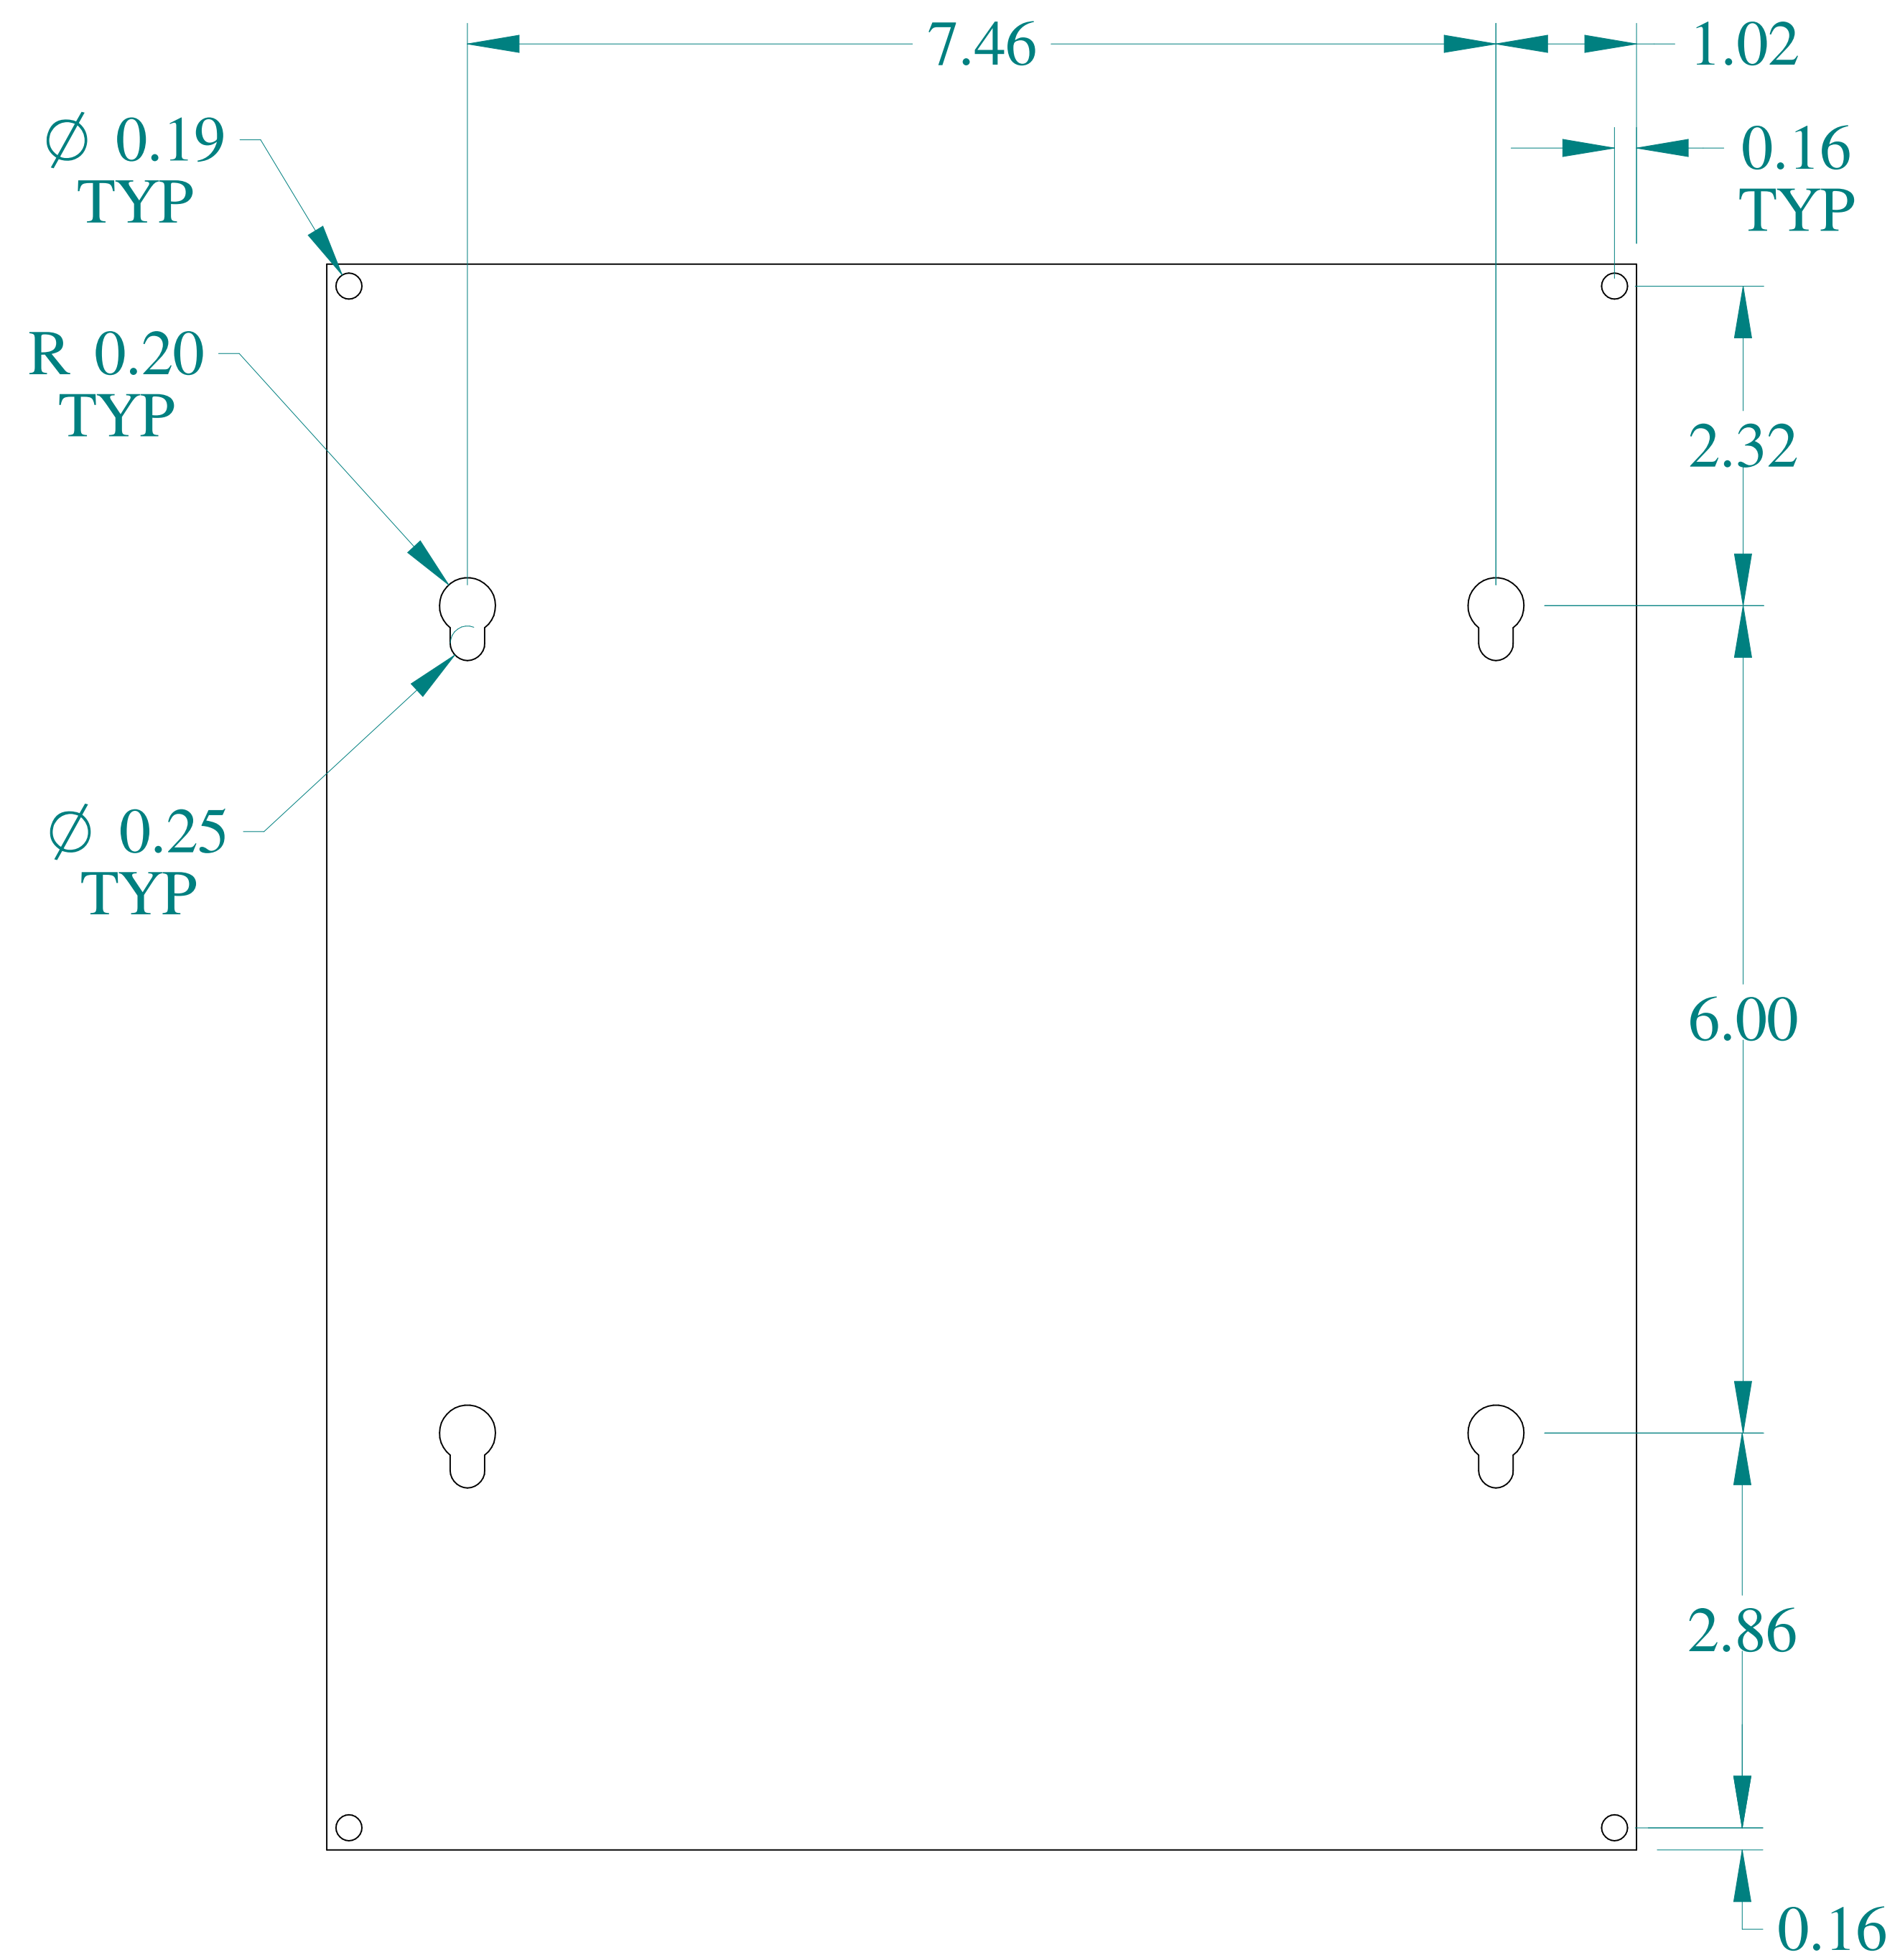

TOP VIEW

SIDE VIEW

FRONT VIEW

ISOMETRIC VIEW

**HAMMOND
MANUFACTURING®**

www.hammondmfg.com

Data subject to change without notice.

Part # : CSFC108