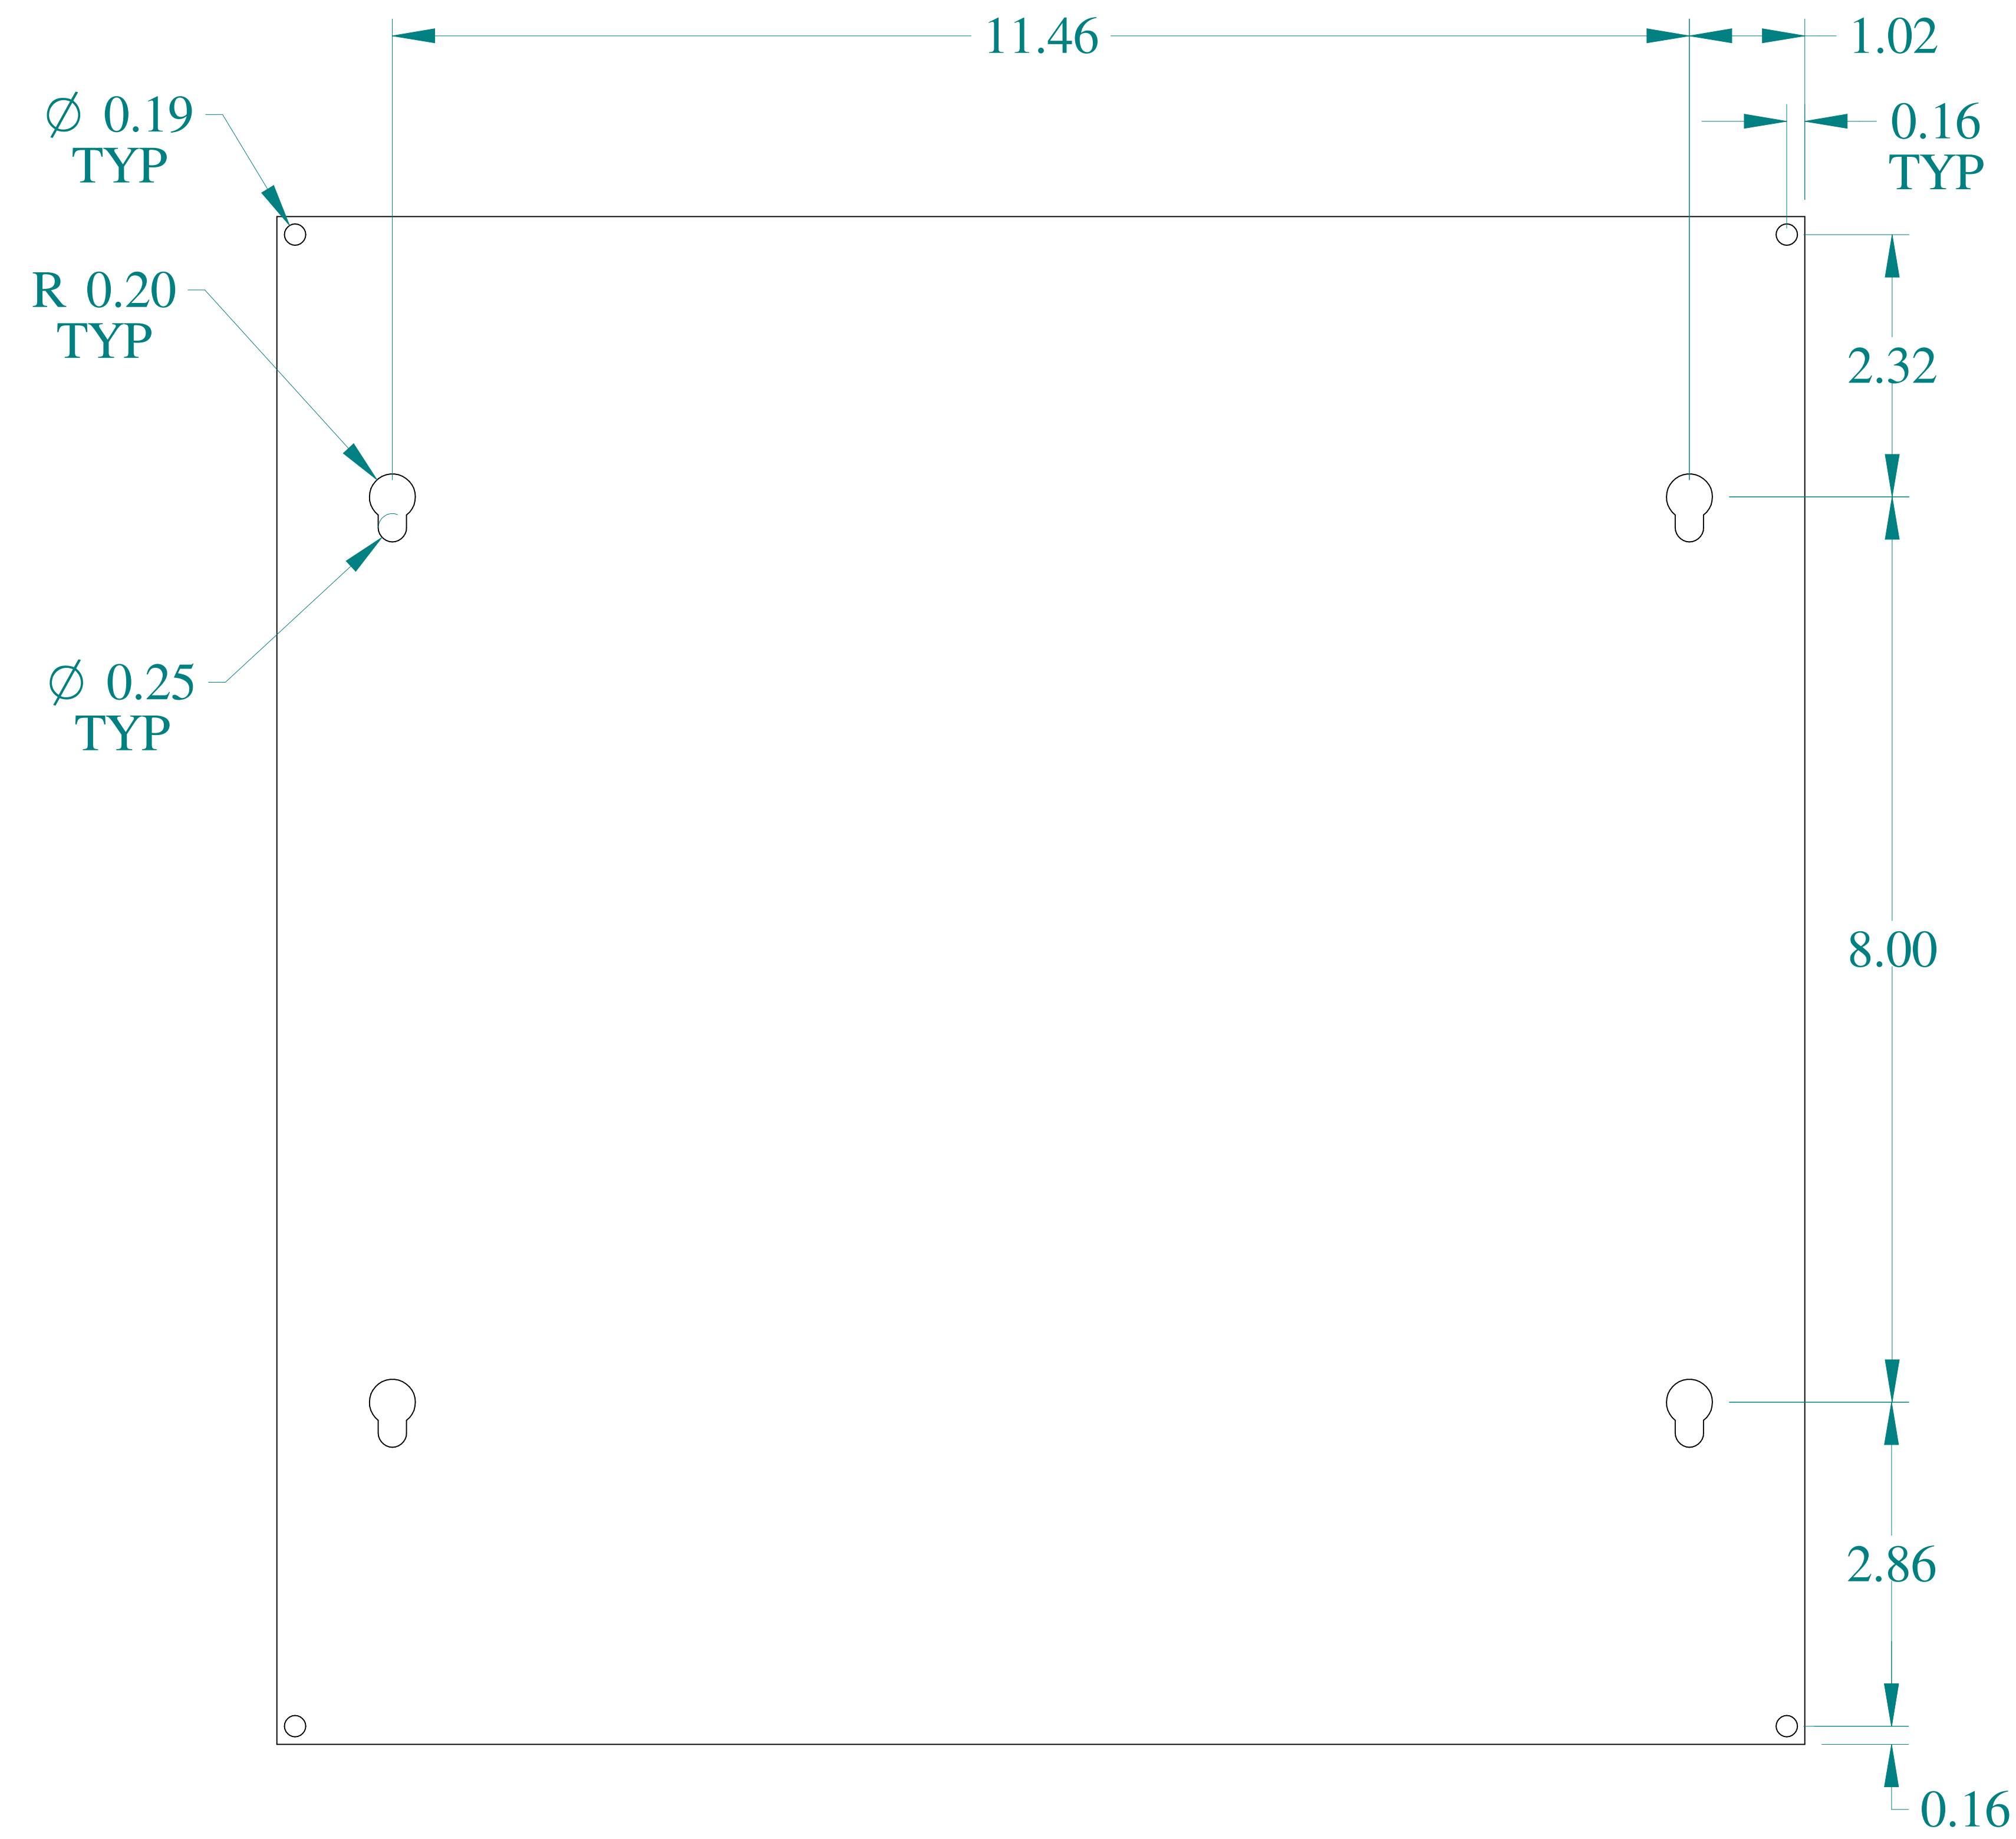

TOP VIEW

SIDE VIEW

FRONT VIEW

ISOMETRIC VIEW

Data subject to change without notice.

Part # : CSFC1212

Date : Mar. 23, 2019

Link: www.hammg.com/CSFC1212