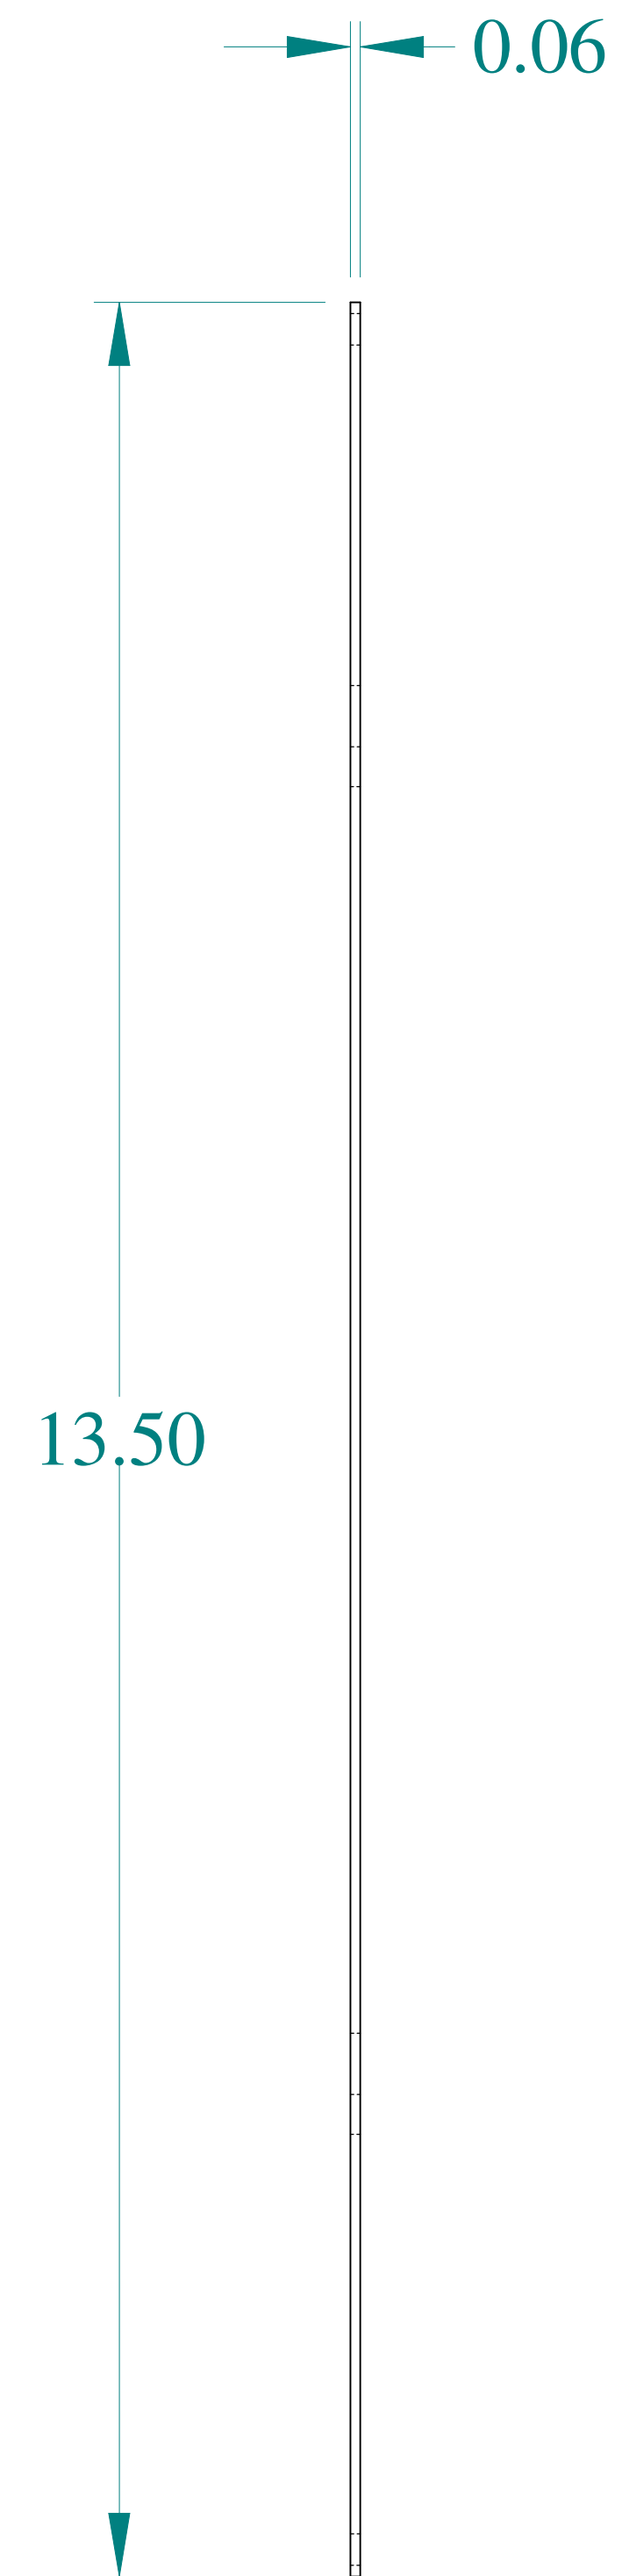

TOP VIEW

SIDE VIEW

FRONT VIEW

ISOMETRIC VIEW

Data subject to change without notice.

Part # : CSFC128

Date : Mar. 23, 2019

Link: [www.hammfg.com/CSFC128](http://www.hammfg.com/CSFC128)