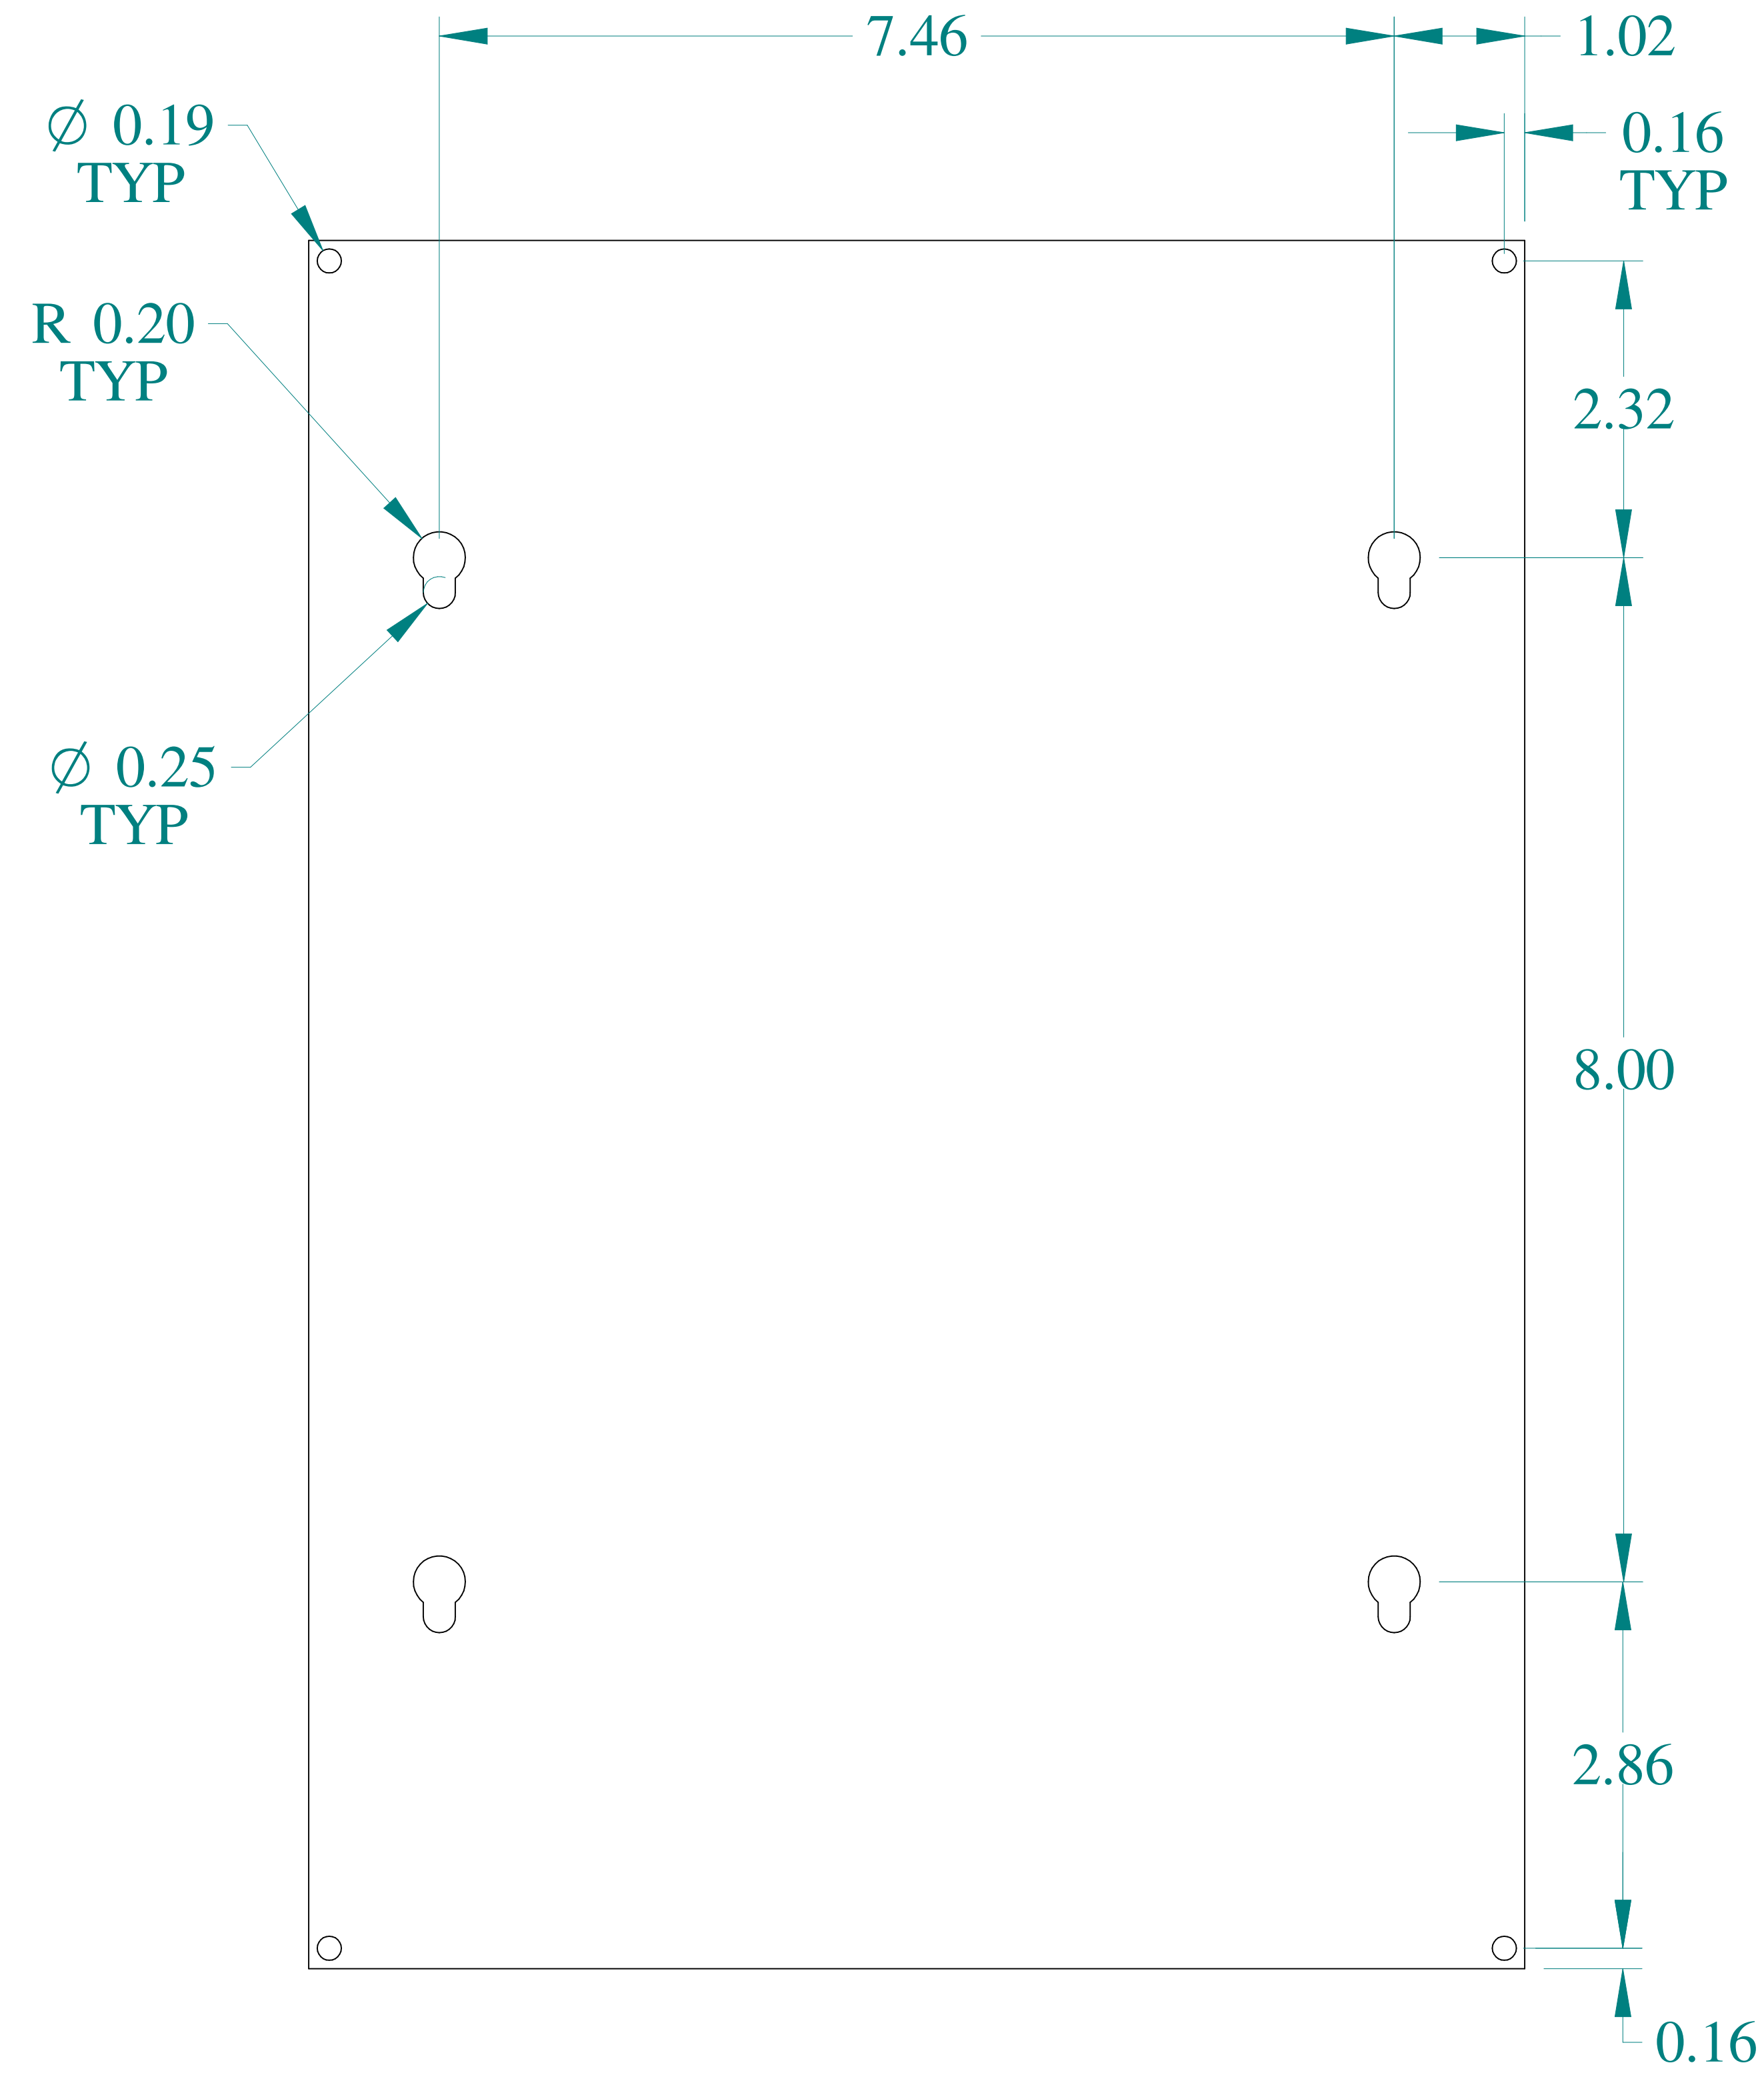

TOP VIEW

SIDE VIEW

FRONT VIEW

ISOMETRIC VIEW

Data subject to change without notice.

Part # : CSFC128

Date : Mar. 23, 2019

Link: [www.hammfg.com/CSFC128](http://www.hammfg.com/CSFC128)