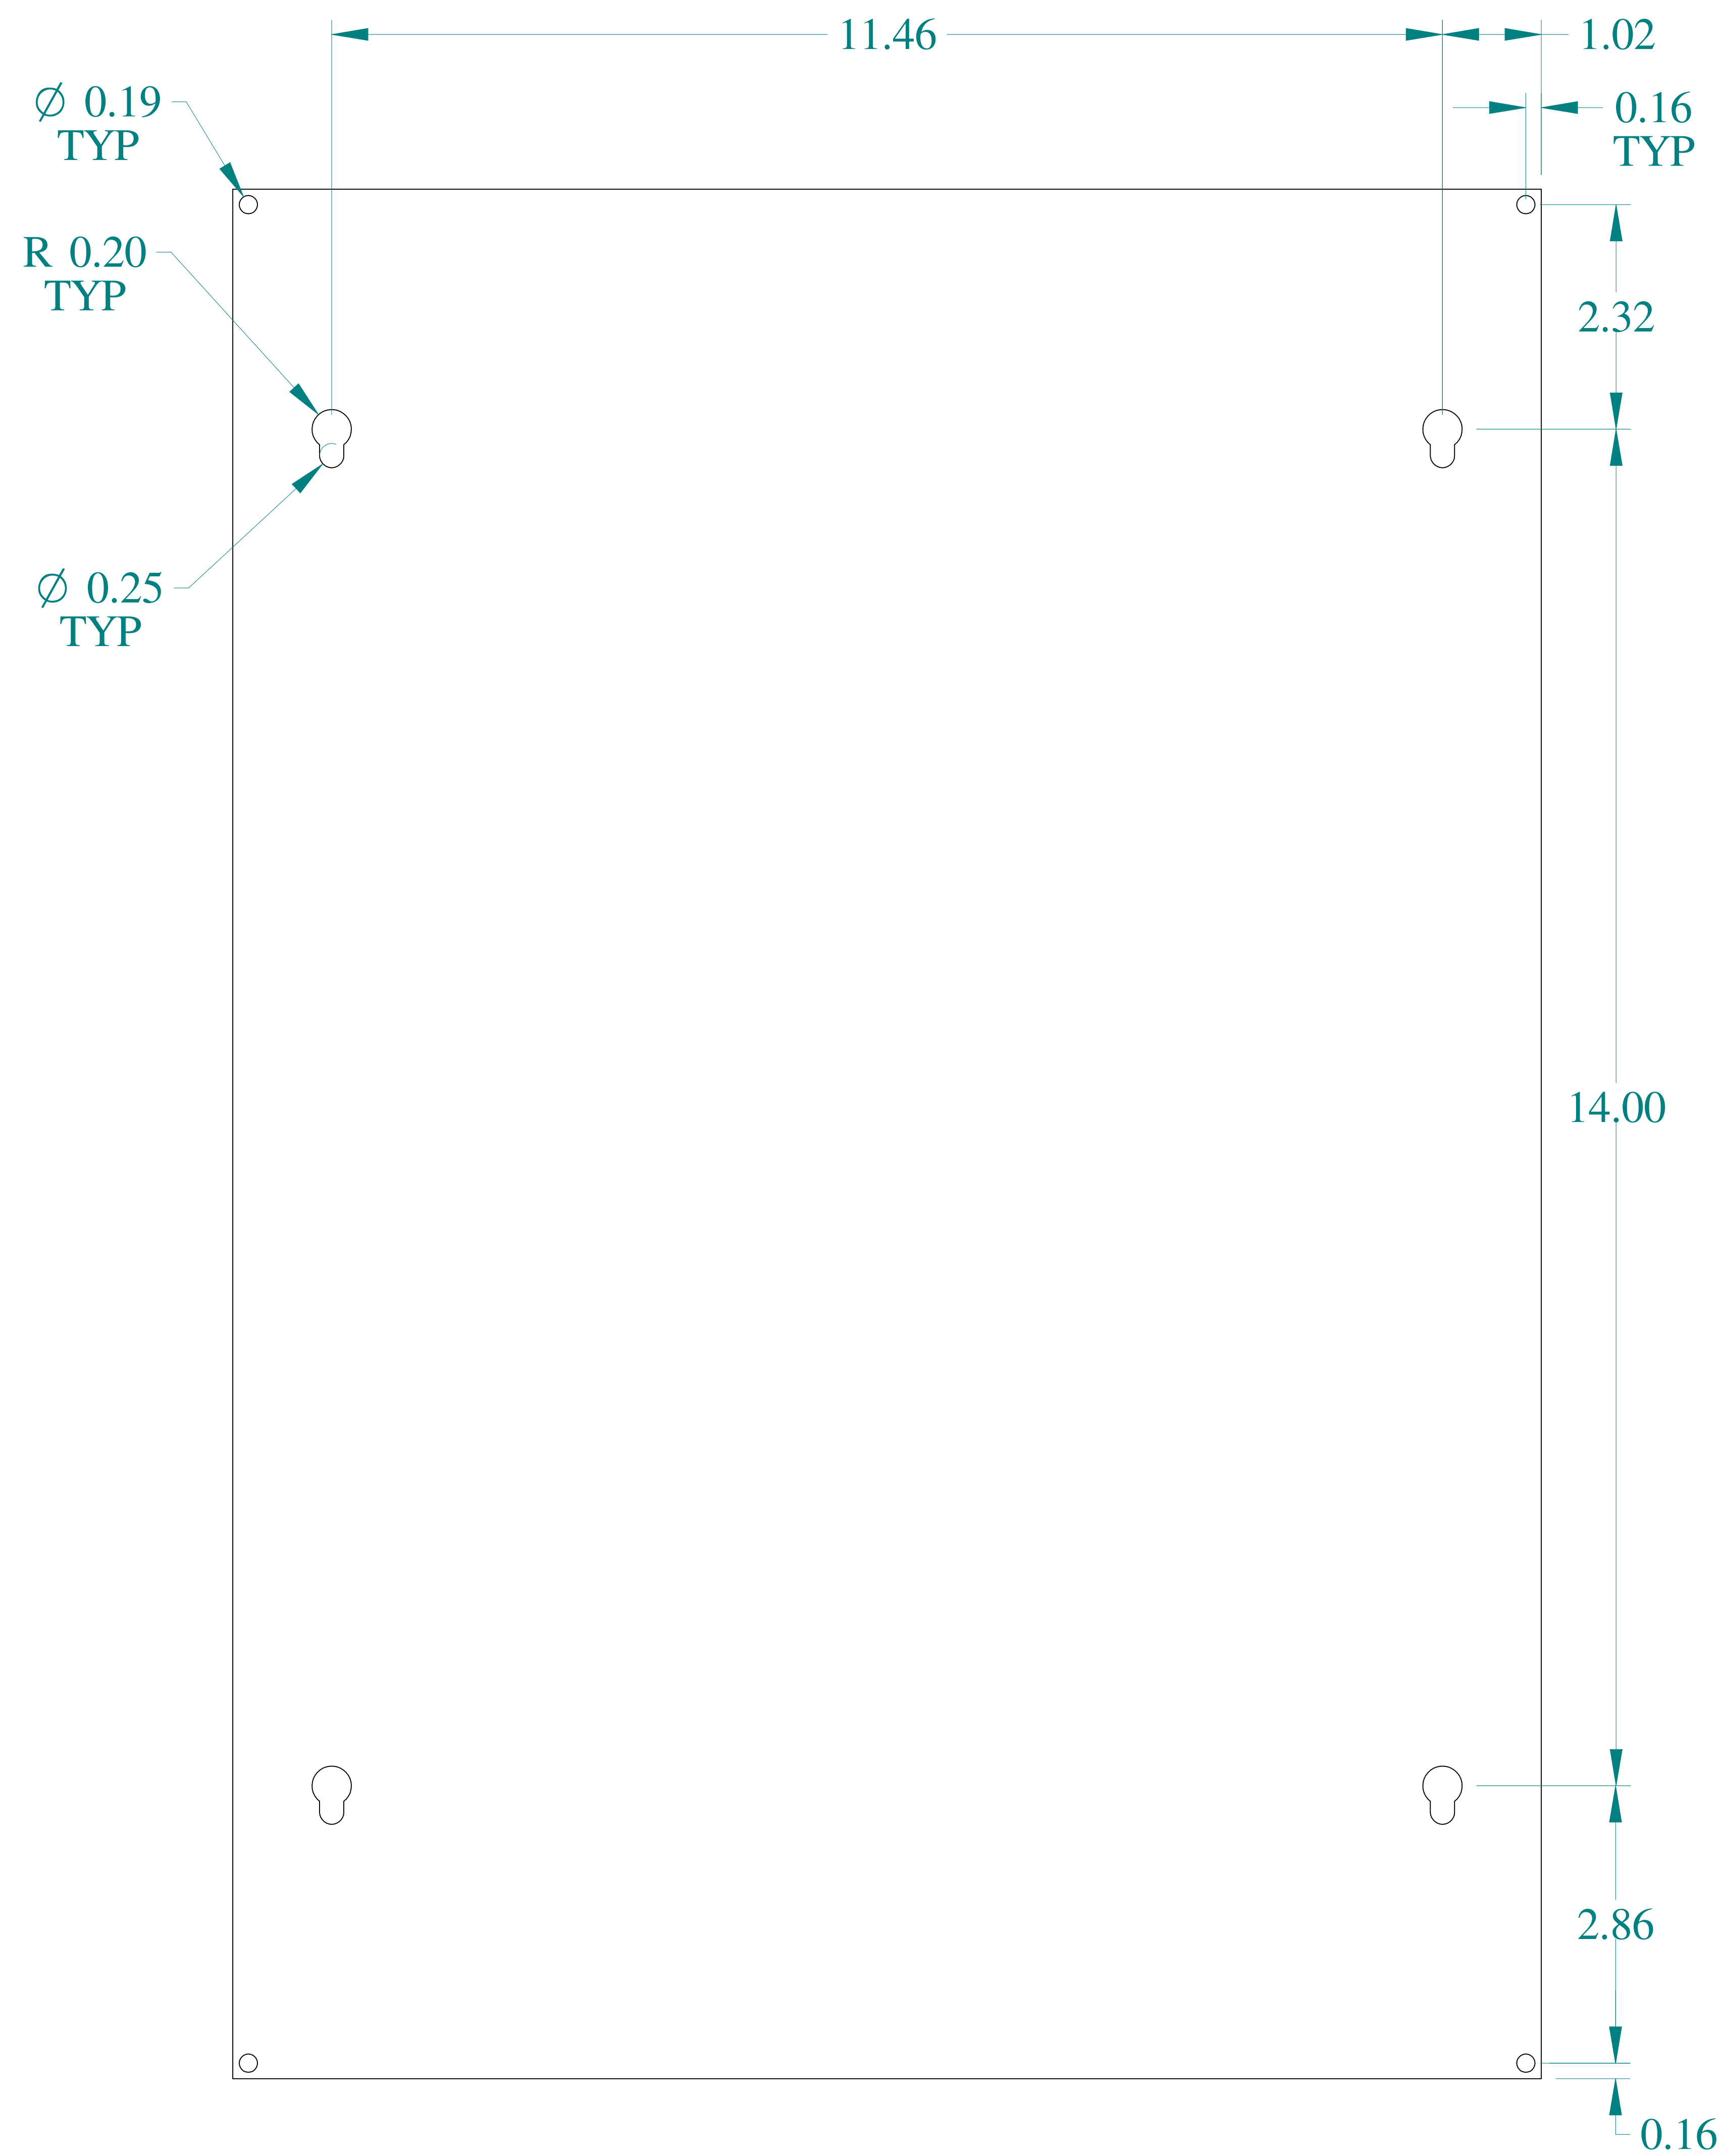

TOP VIEW

SIDE VIEW

FRONT VIEW

ISOMETRIC VIEW

Data subject to change without notice.

Part # : CSFC1812

Date : Mar. 23, 2019

Link: www.hammfg.com/CSFC1812