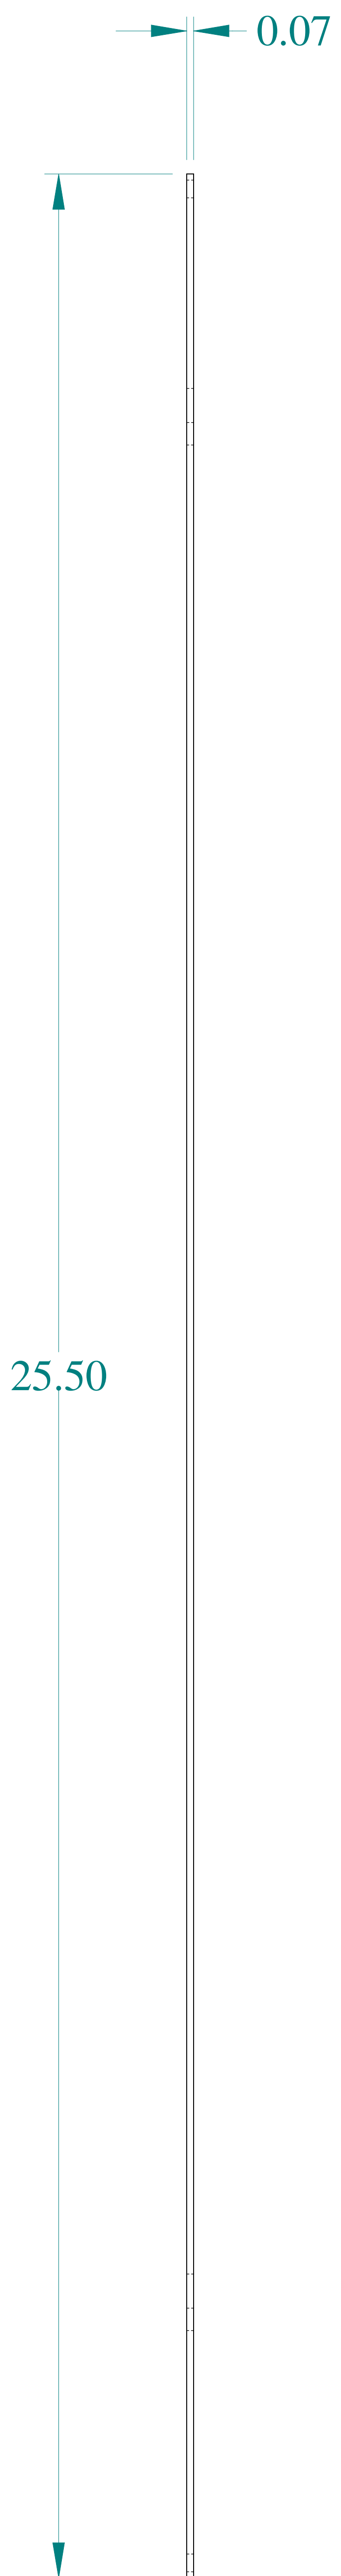

TOP VIEW

SIDE VIEW

FRONT VIEW

ISOMETRIC VIEW

Data subject to change without notice.

Part # : CSFC2418

Date : Mar. 23, 2019

[Link:www.hammg.com/CSFC2418](http://www.hammg.com/CSFC2418)