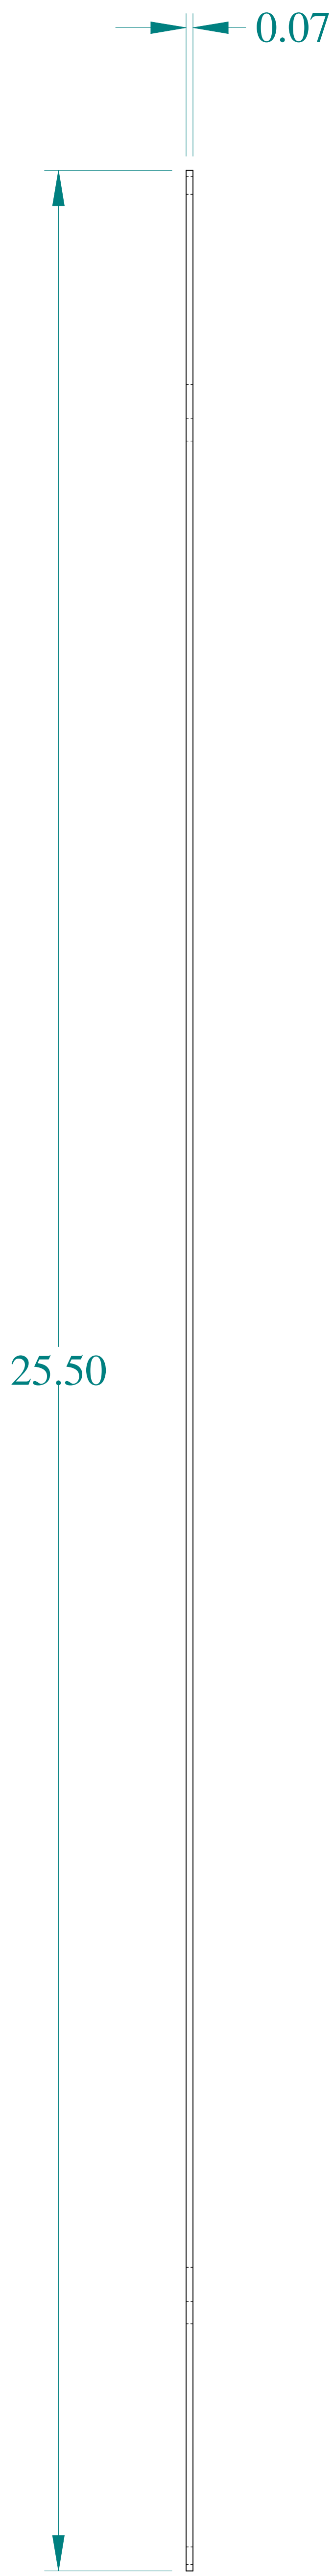

TOP VIEW

FRONT VIEW

SIDE VIEW

ISOMETRIC VIEW

**HAMMOND
MANUFACTURING®**

www.hammondmfg.com
 Data subject to change without notice.

Part # : CSFC2424 Date : Mar. 23, 2019

[Link:www.hammg.com/CSFC2424](http://www.hammg.com/CSFC2424)