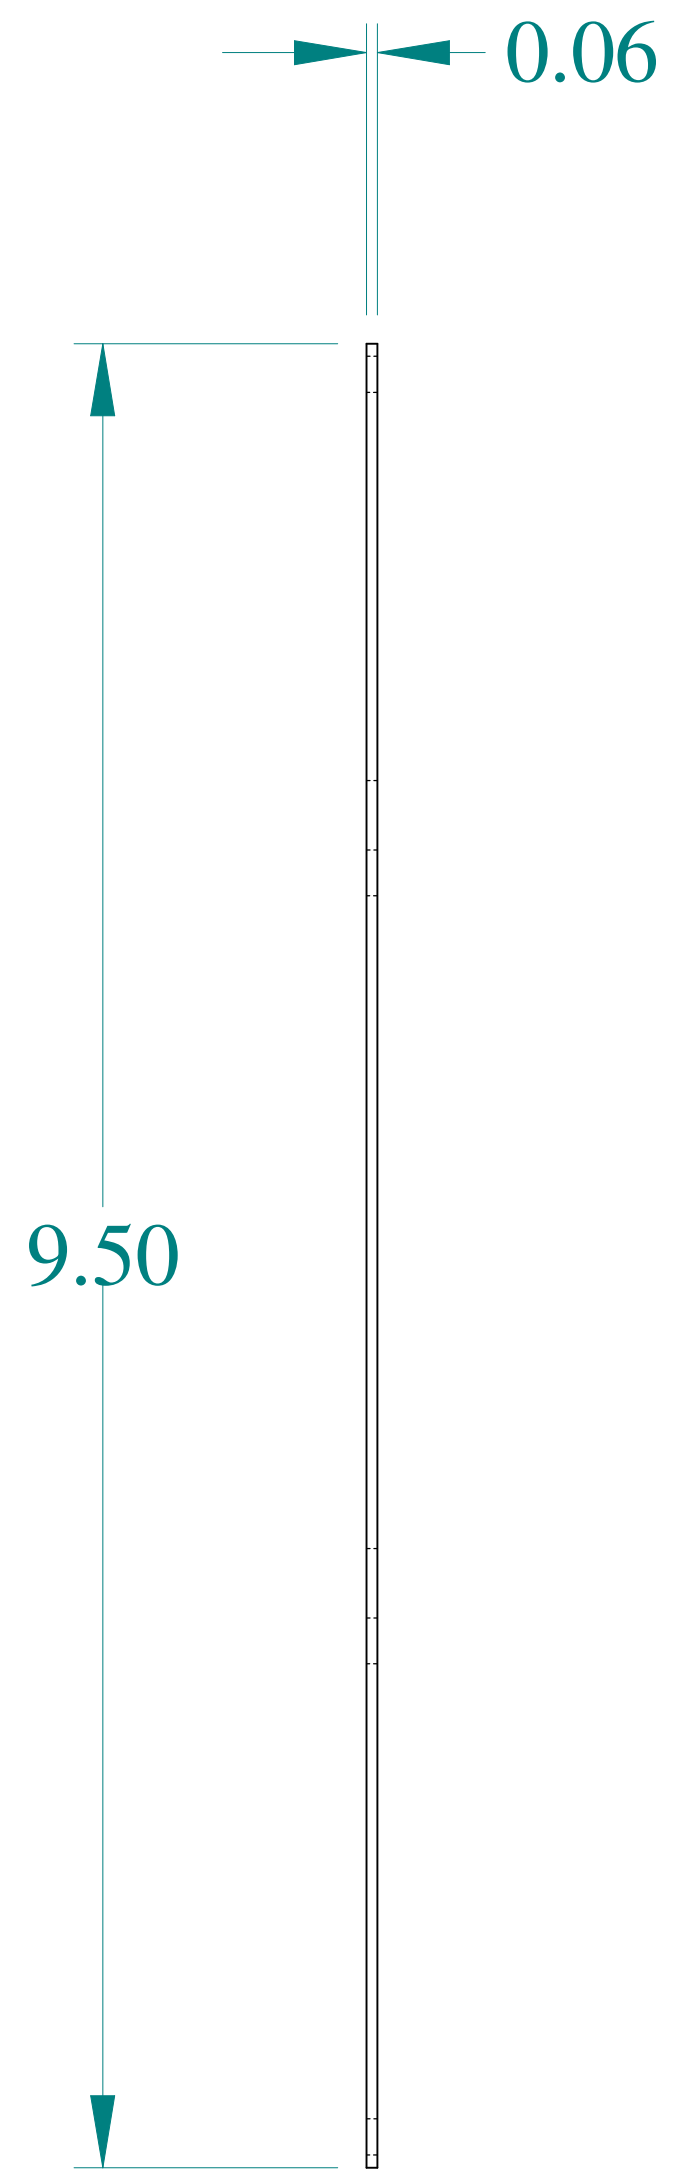

TOP VIEW

SIDE VIEW

FRONT VIEW

ISOMETRIC VIEW

Data subject to change without notice.

Part # : CSFC86

Date : Mar. 23, 2019

Link: www.hammg.com/CSFC86