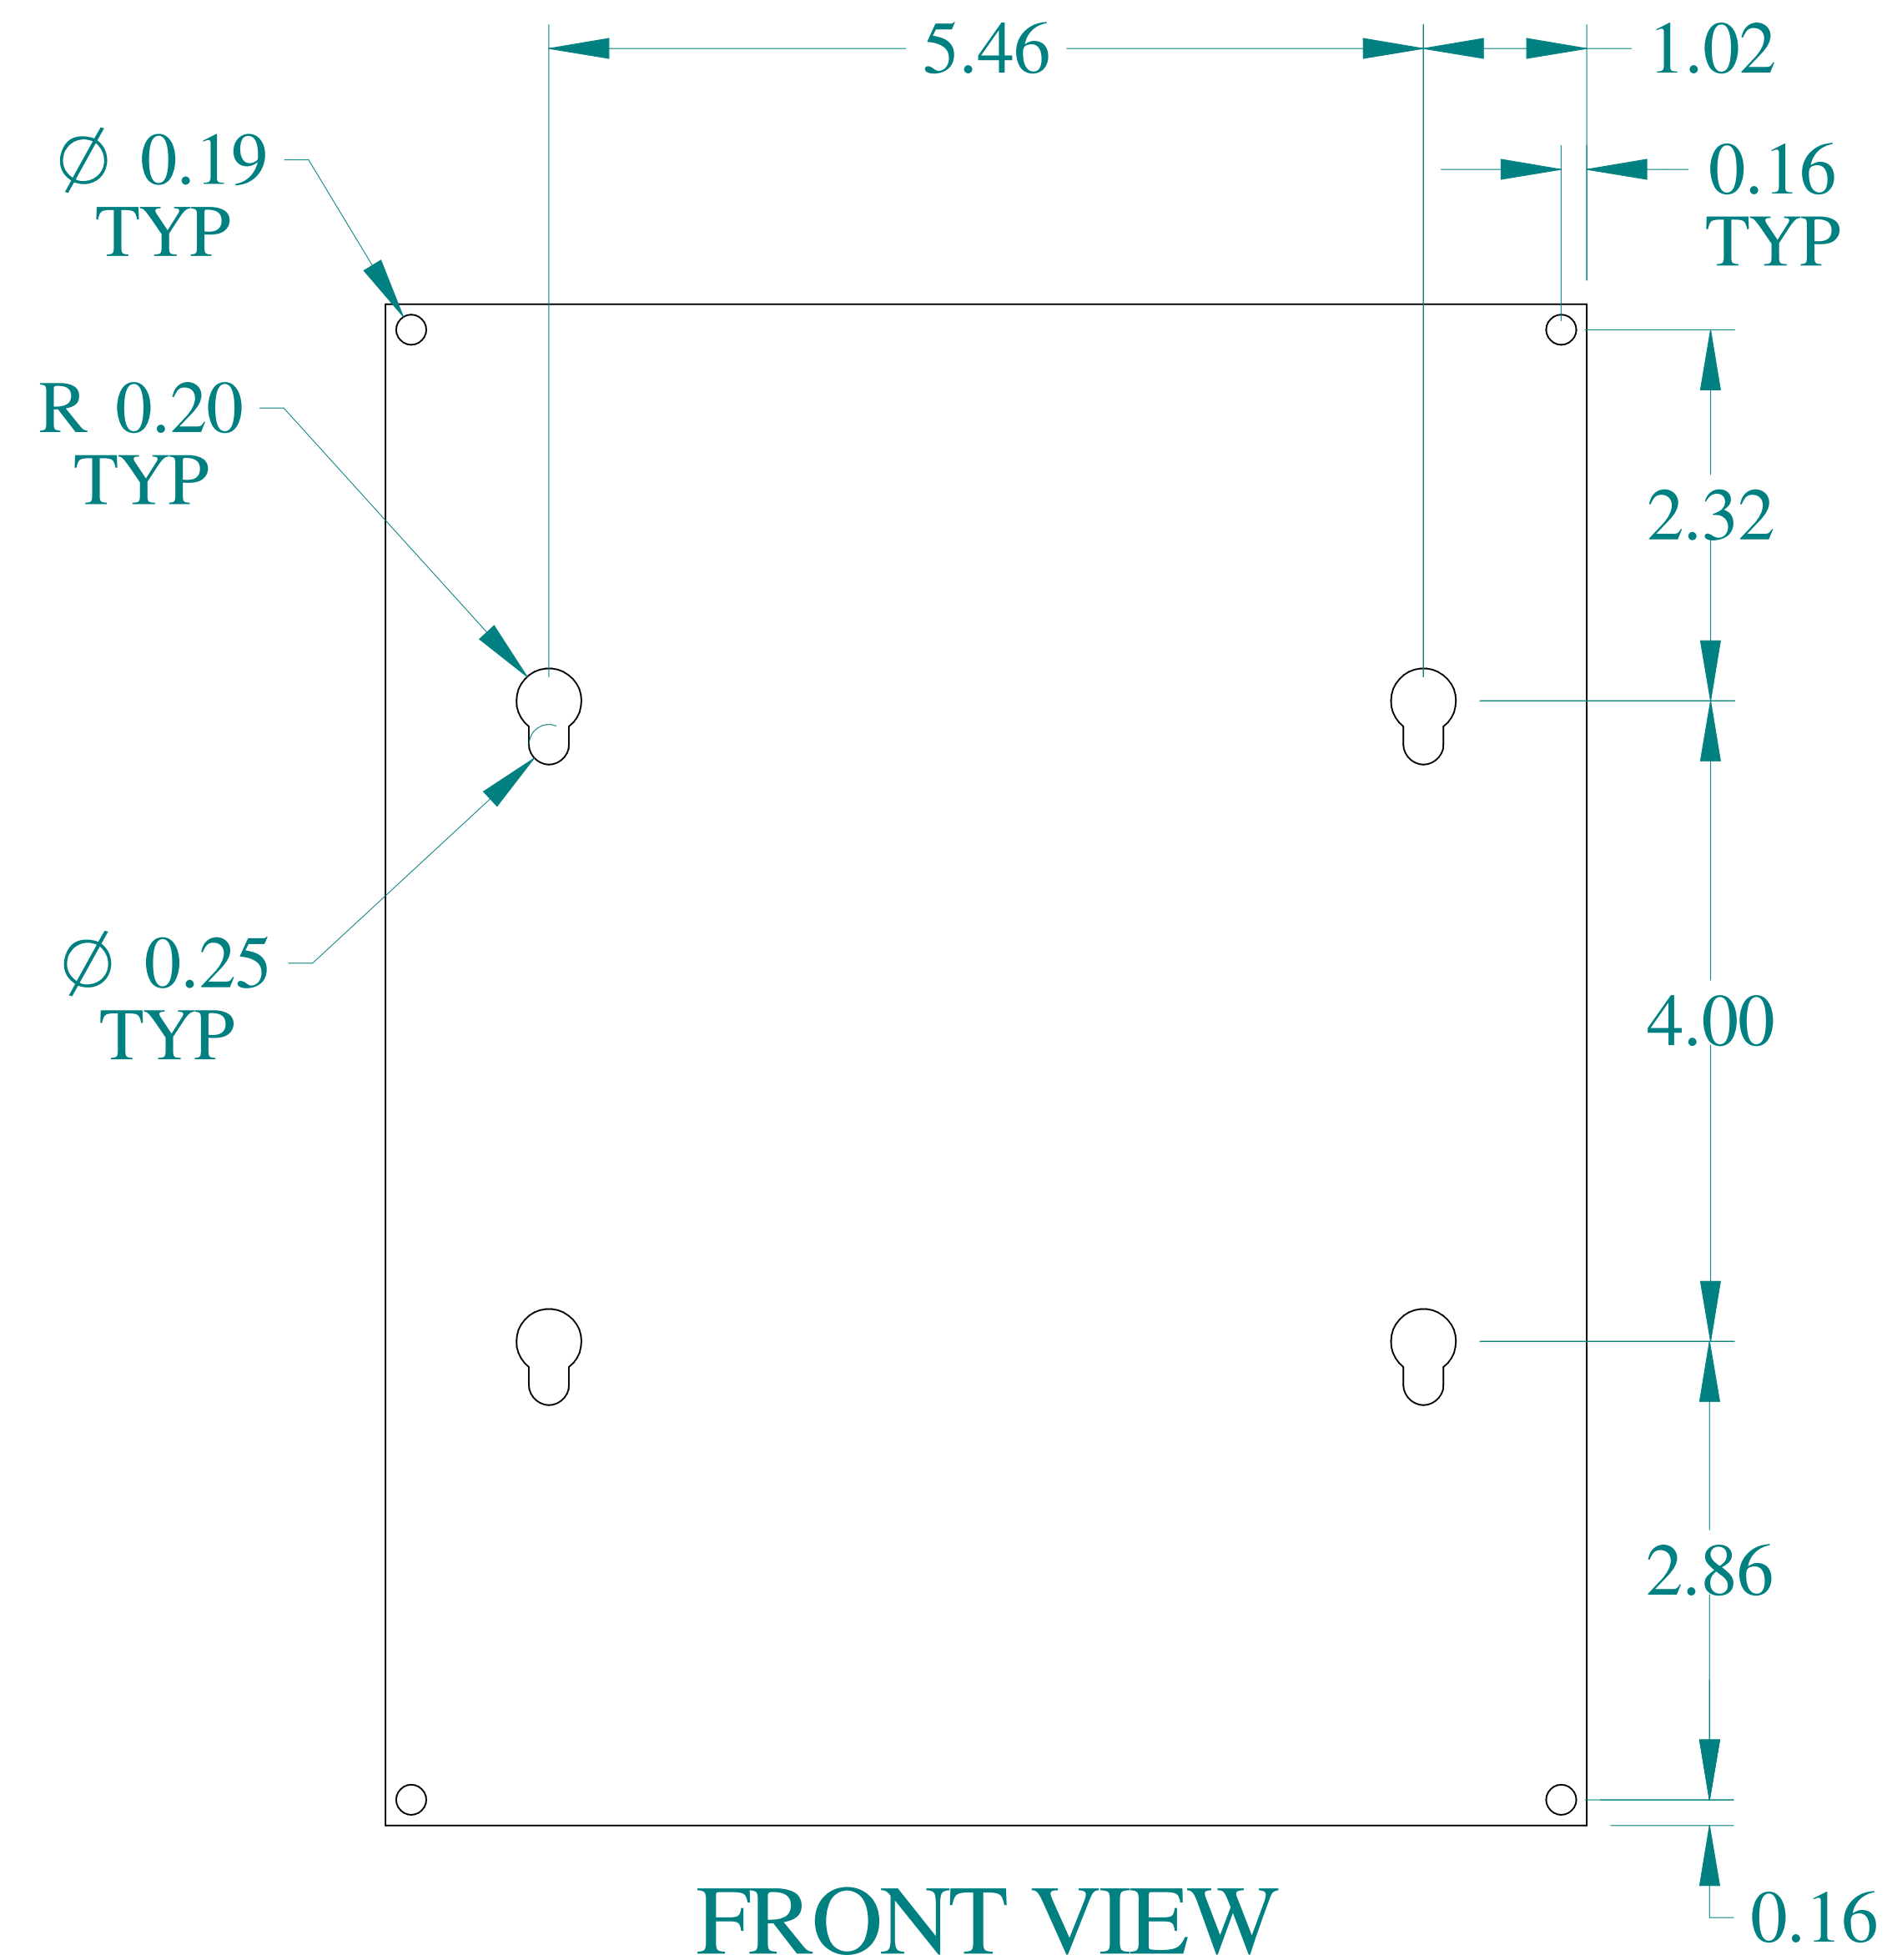

TOP VIEW

SIDE VIEW

FRONT VIEW

ISOMETRIC VIEW

Data subject to change without notice.

Part # : CSFC86

Date : Mar. 23, 2019

Link: www.hammg.com/CSFC86