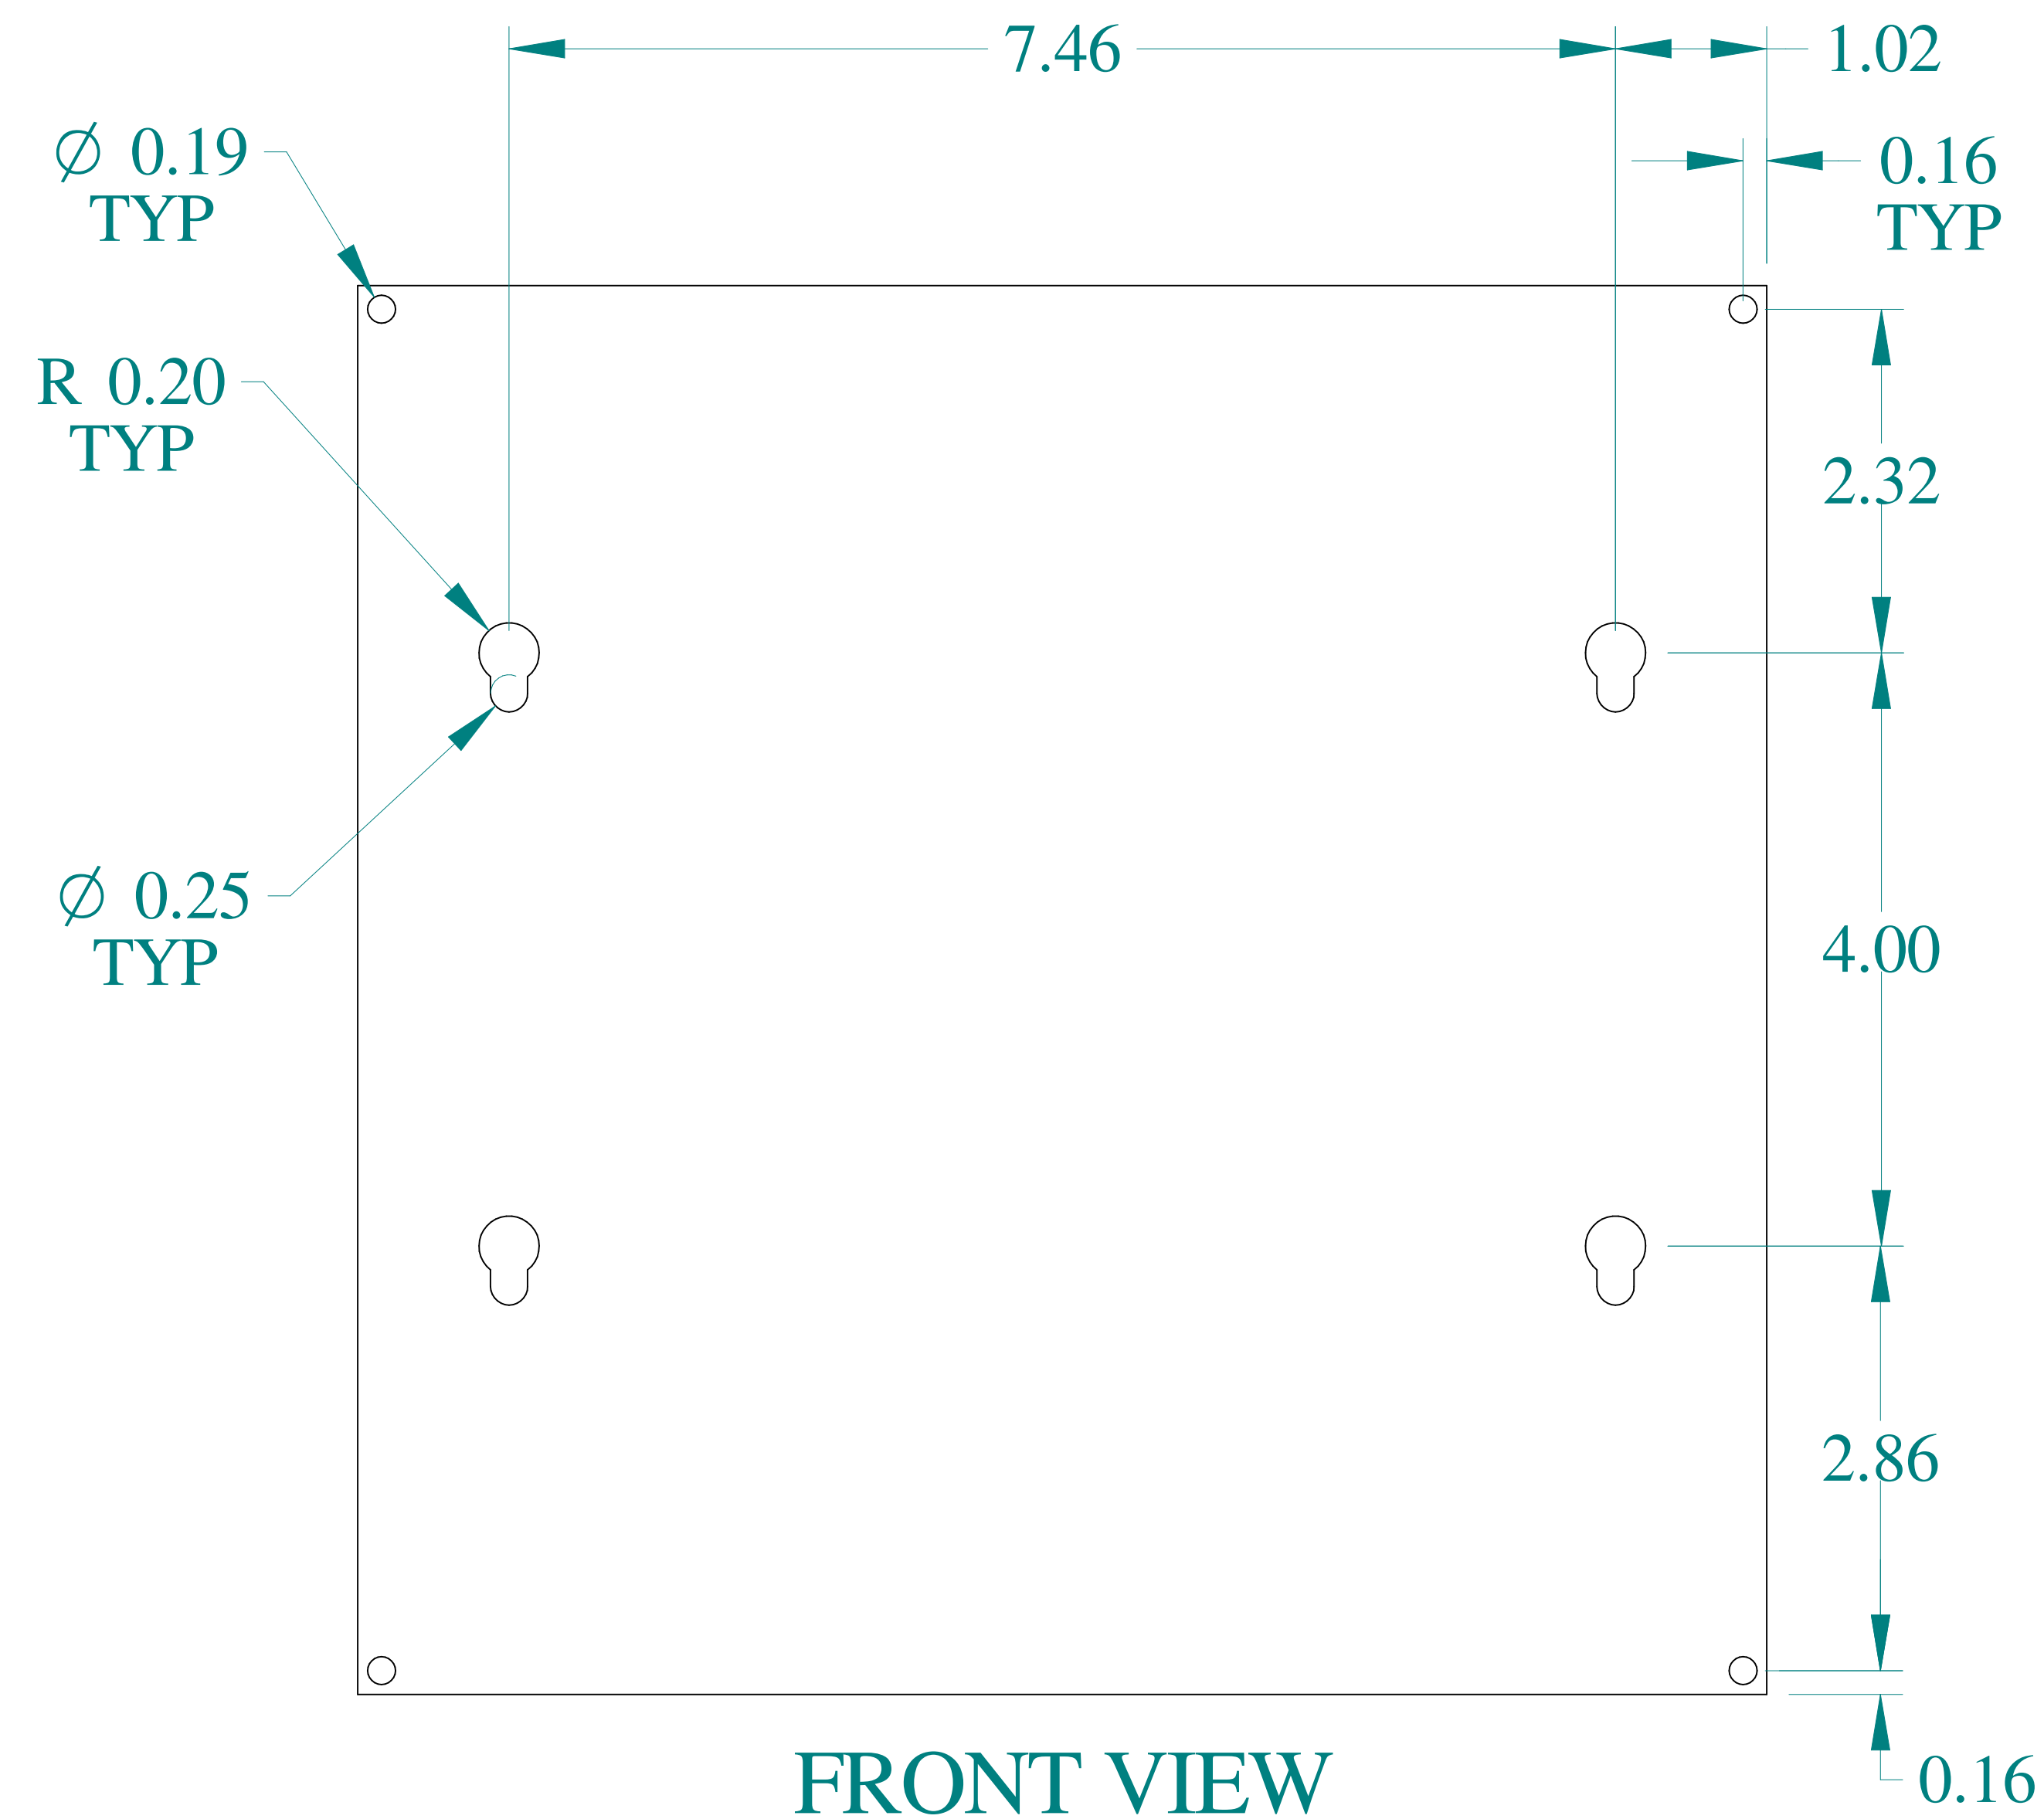

TOP VIEW

SIDE VIEW

FRONT VIEW

ISOMETRIC VIEW

**HAMMOND  
MANUFACTURING®**  

[www.hammondmfg.com](http://www.hammondmfg.com)

Data subject to change without notice.

Part # : CSFC88