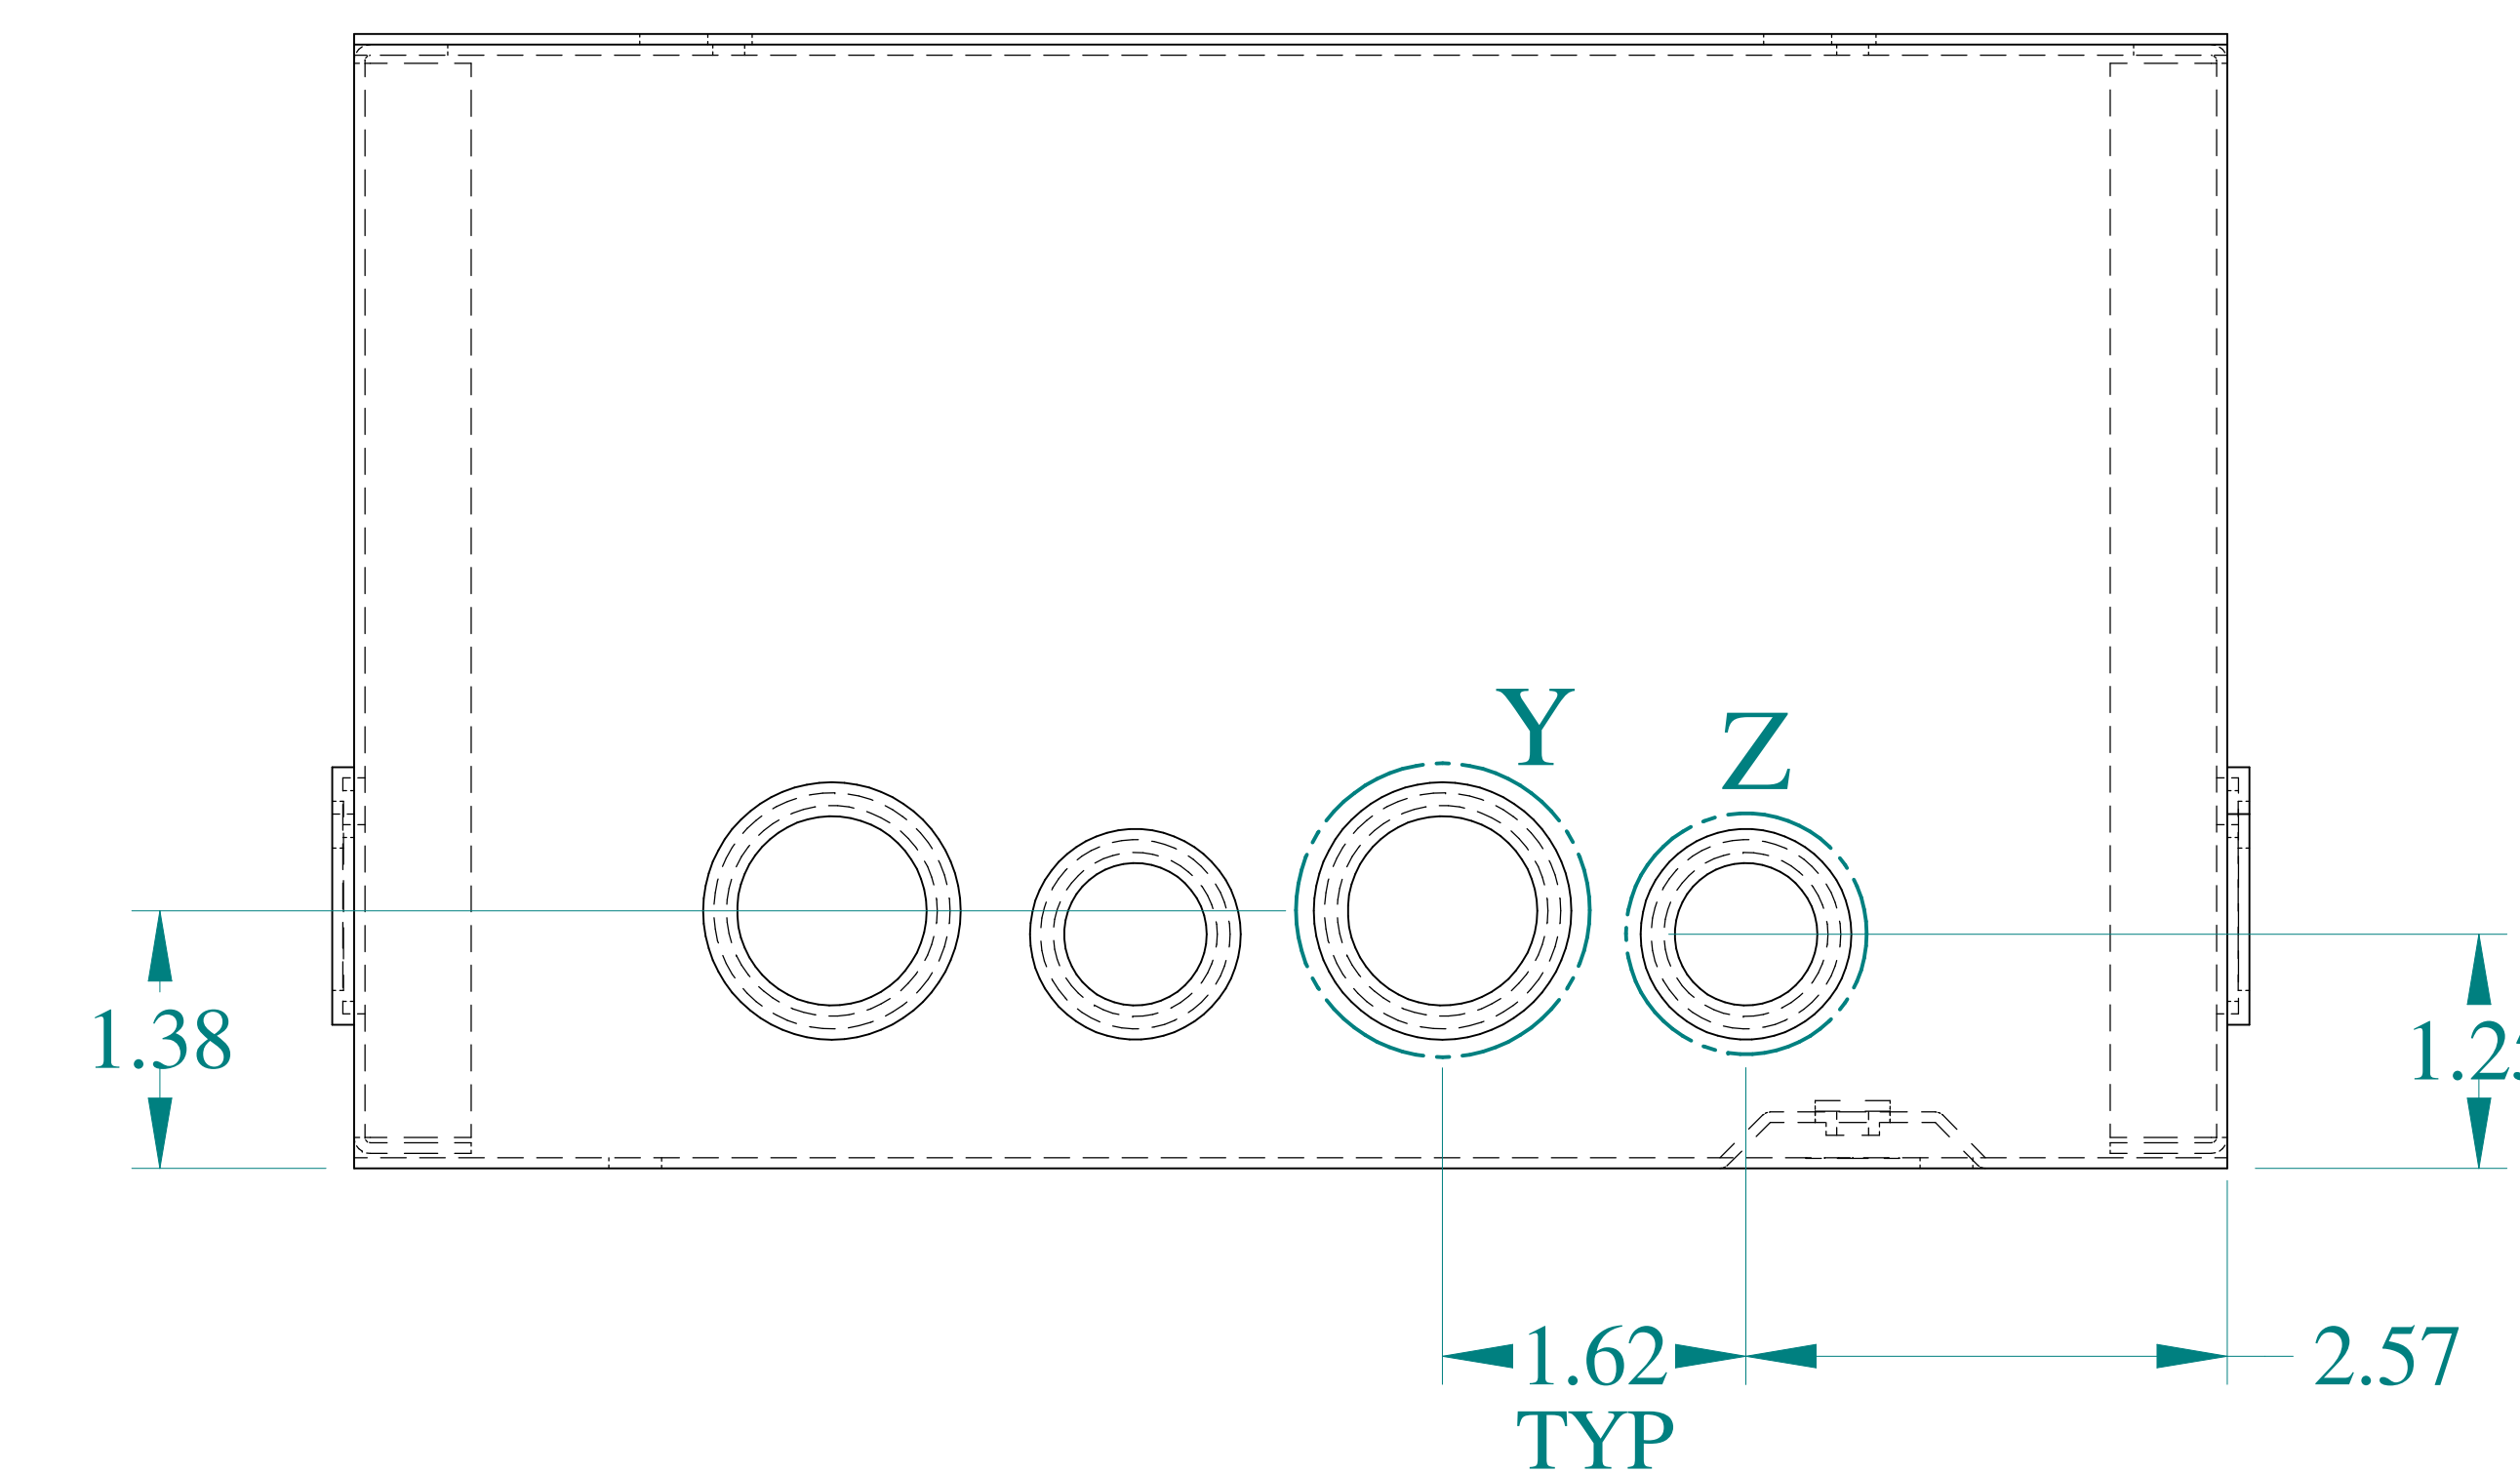

TOP VIEW

ISOMETRIC VIEWS

SIDE VIEW

FRONT VIEW

SIDE VIEW

BOTTOM VIEW

Data subject to change without notice.

Part # : CSKO1086