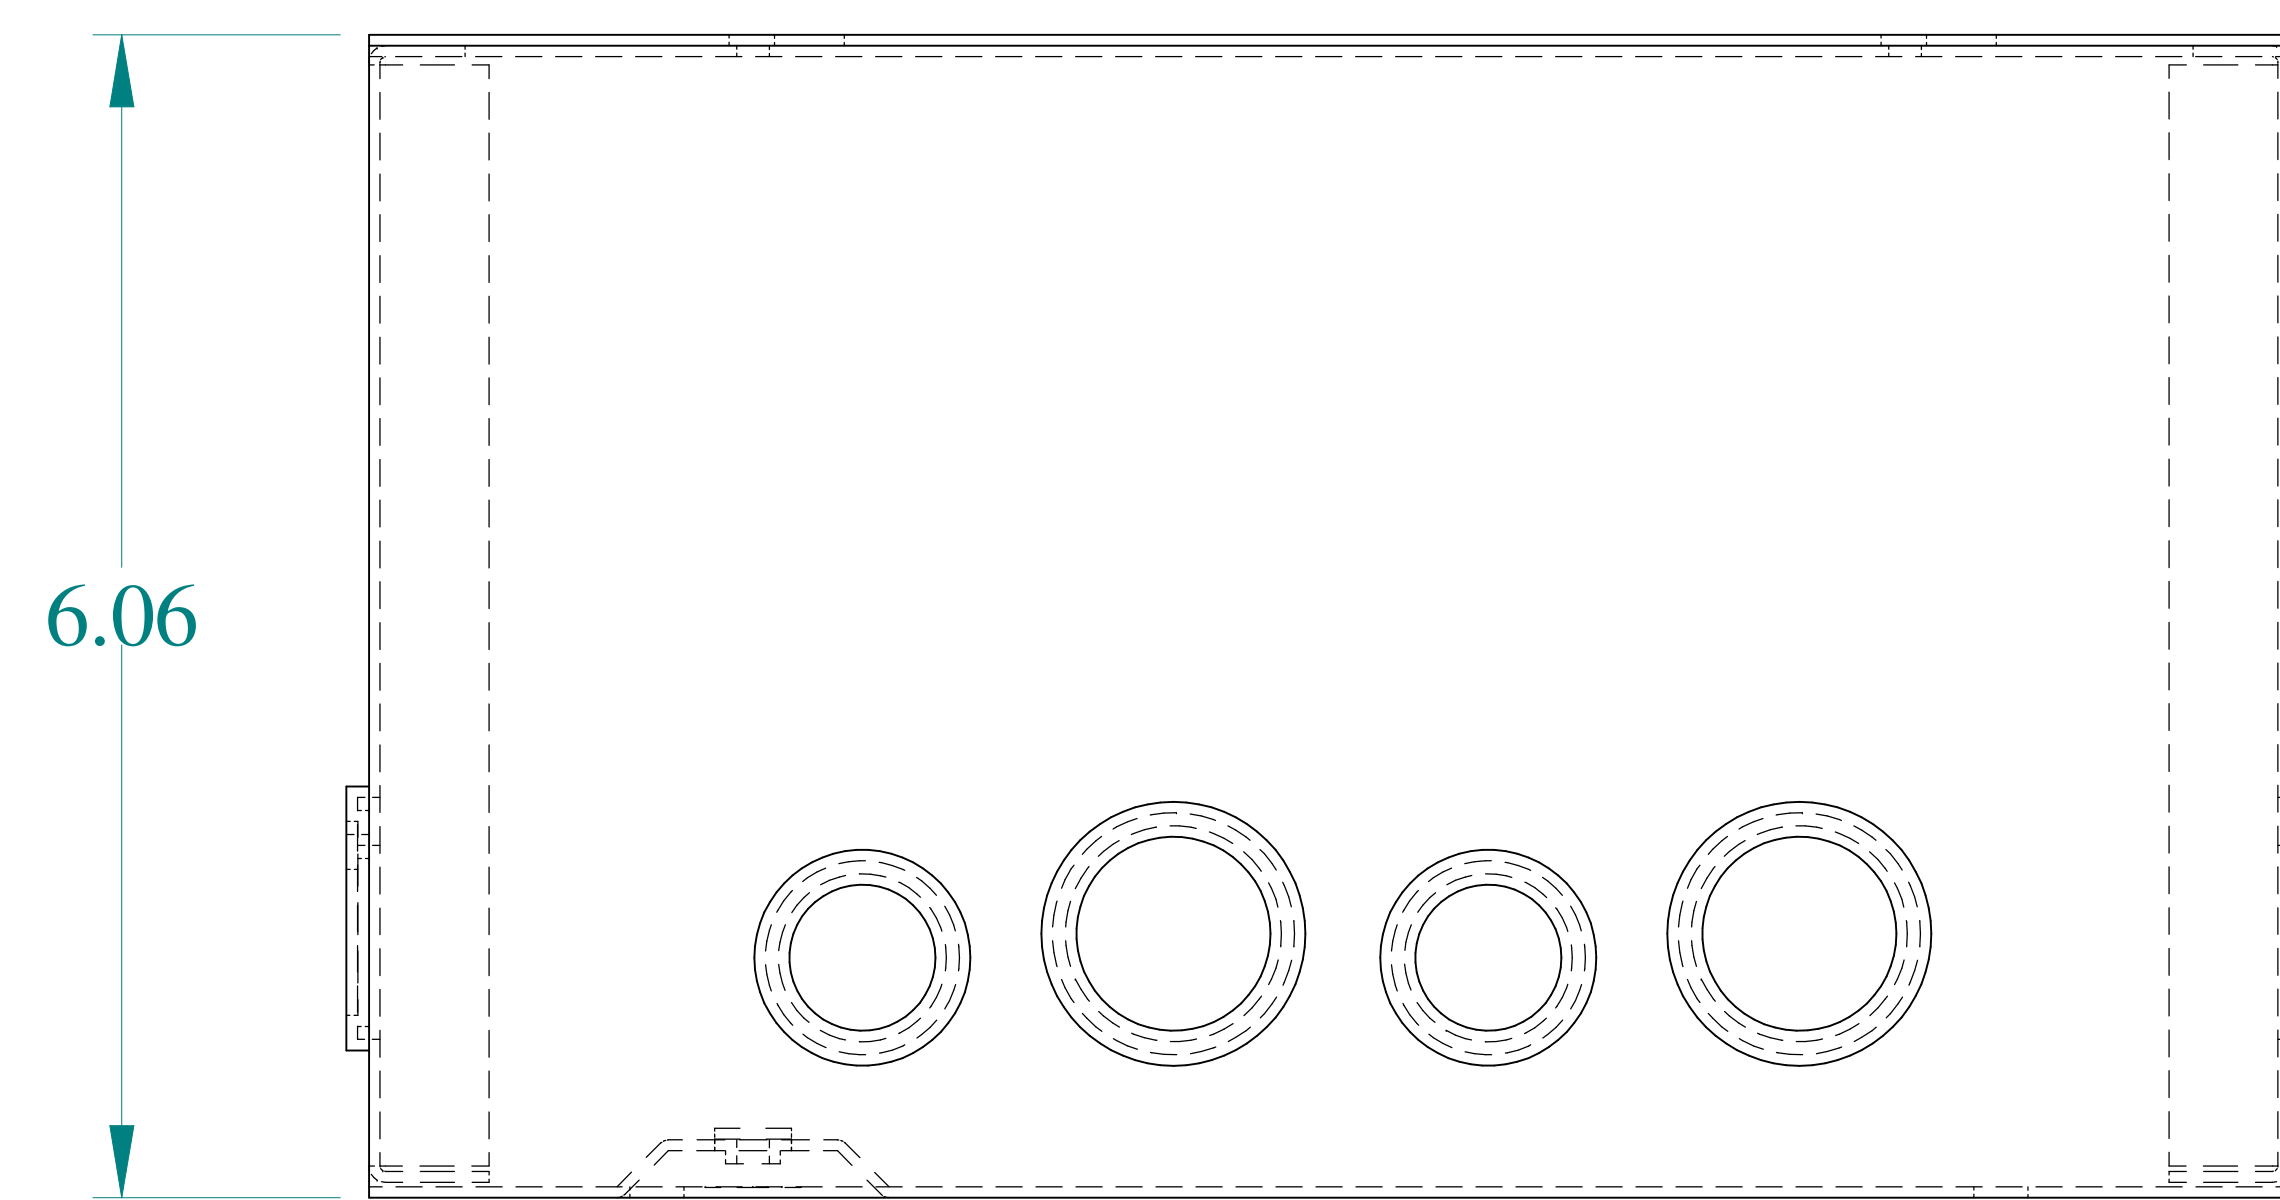

TOP VIEW

ISOMETRIC VIEWS

SIDE VIEW

FRONT VIEW

SIDE VIEW

BOTTOM VIEW

Data subject to change without notice.

Part # : CSKO1086