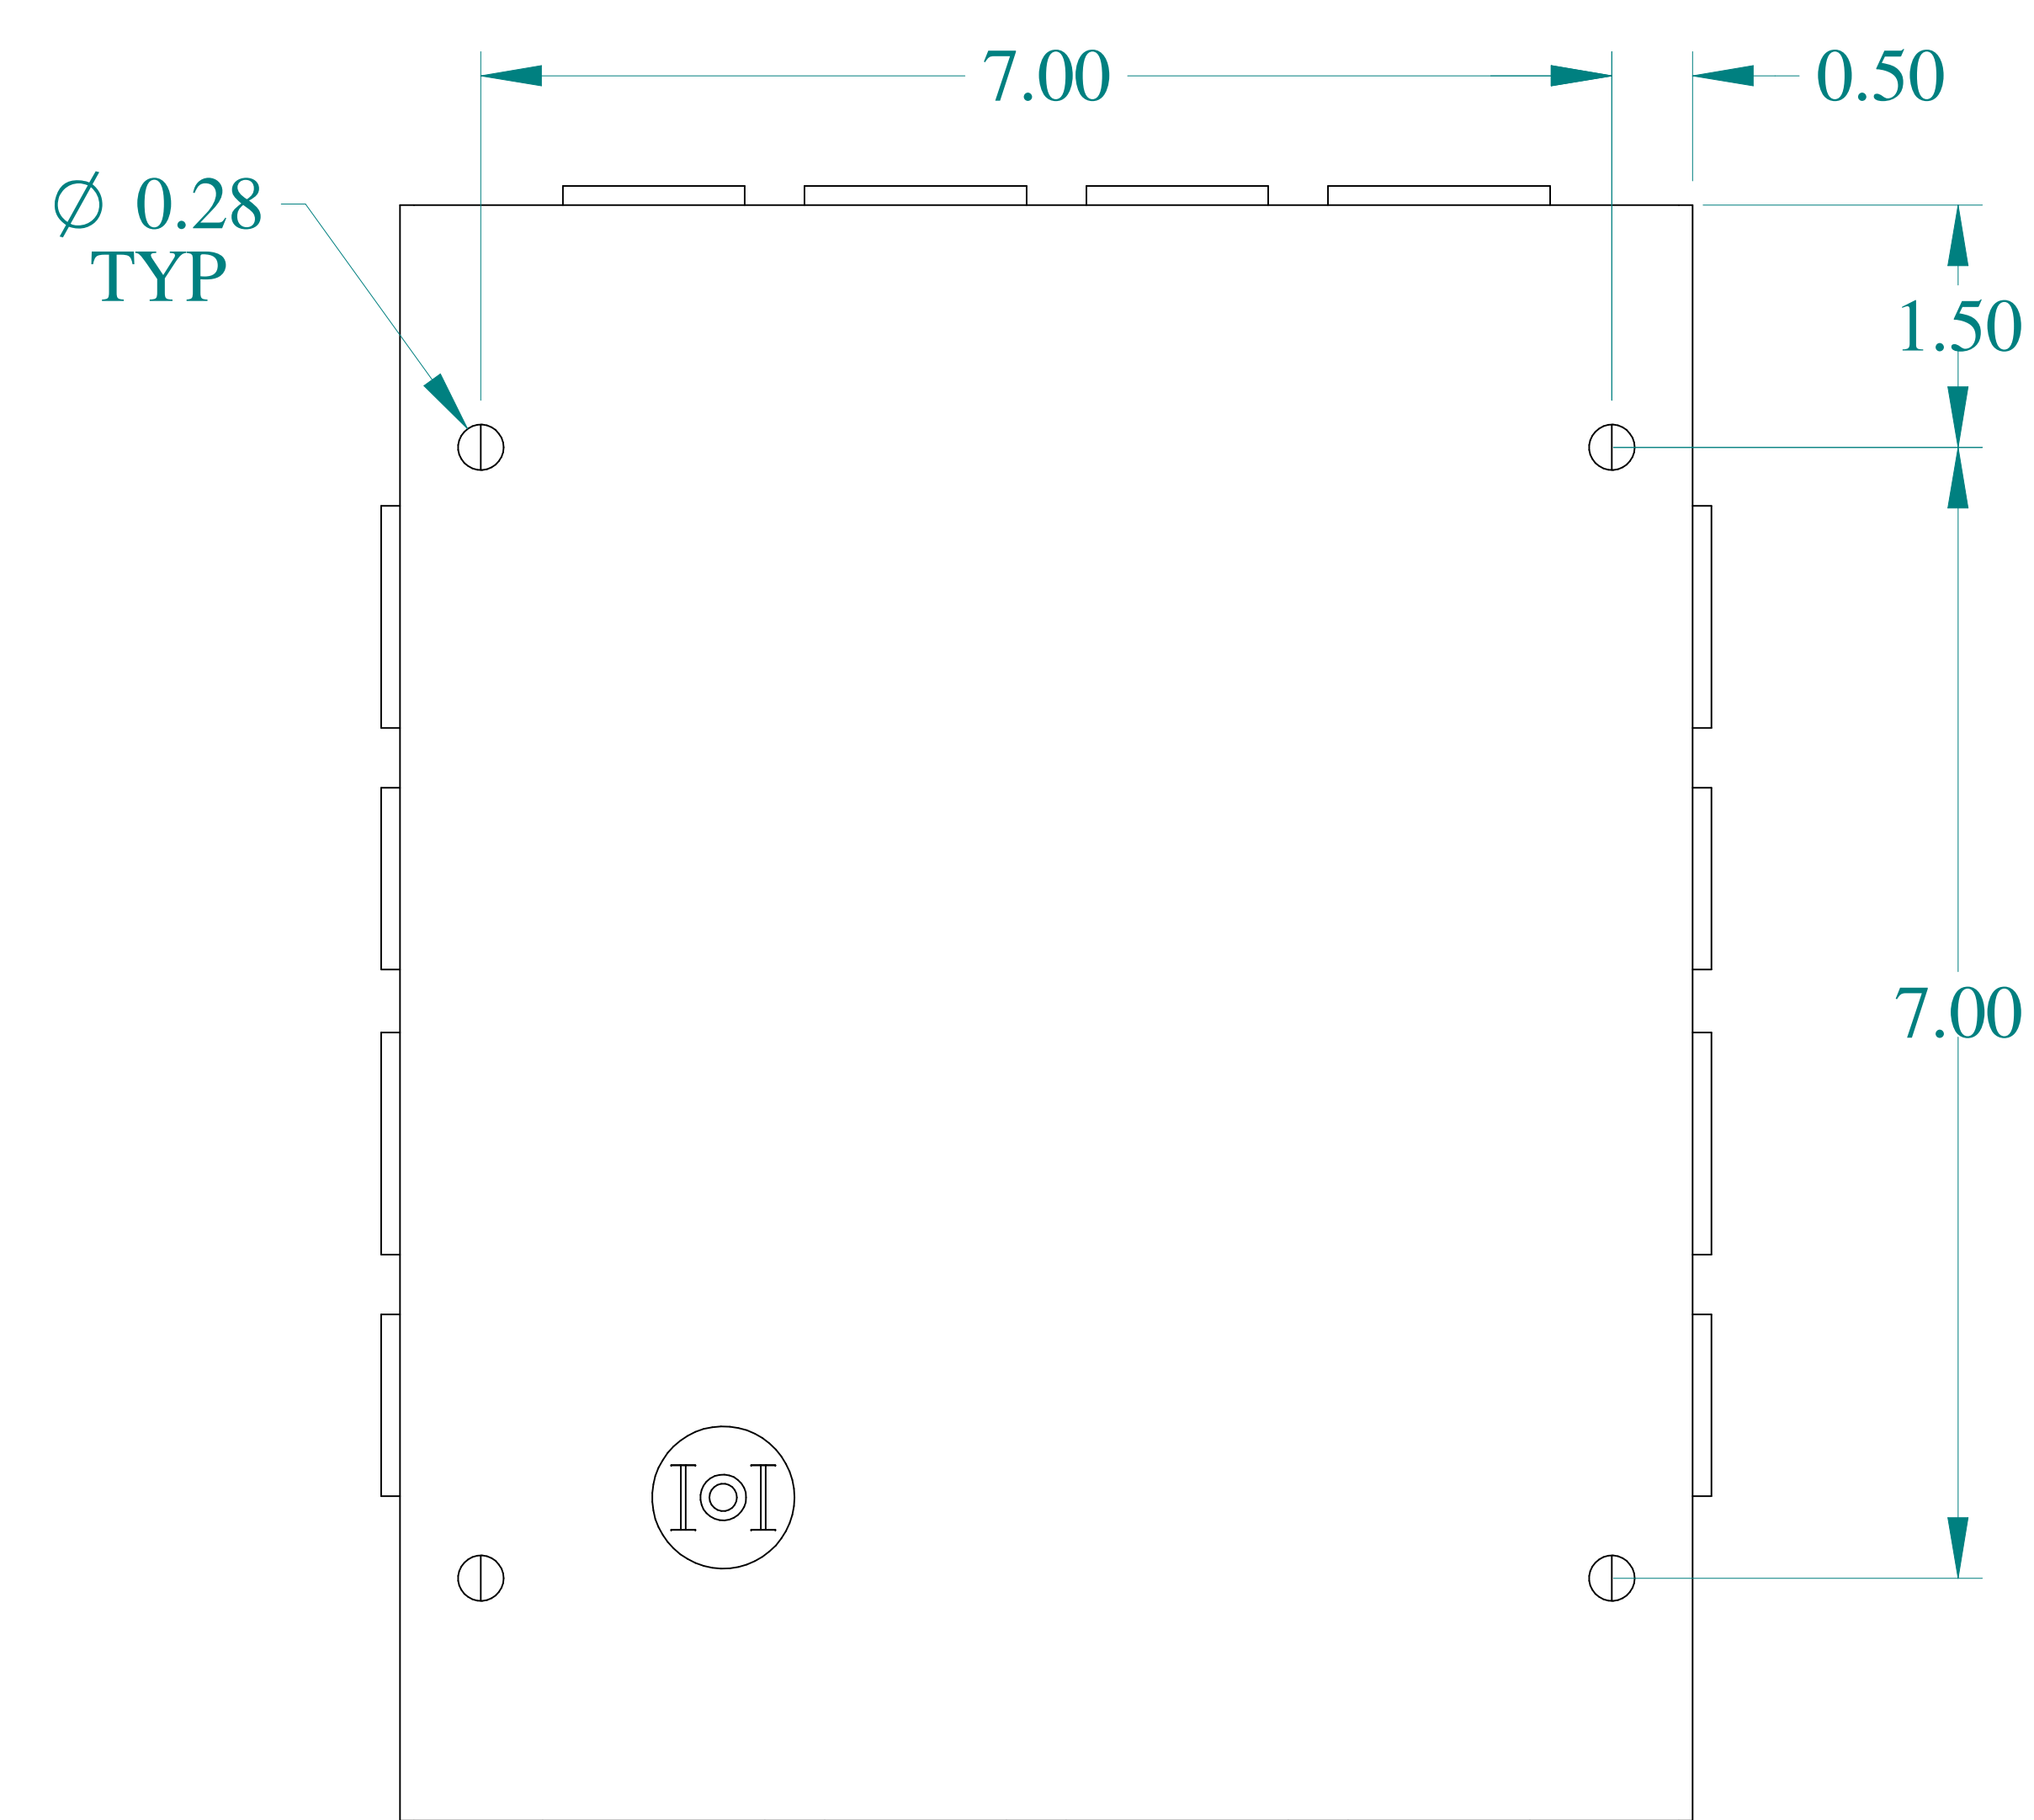

TOP VIEW

ISOMETRIC VIEWS

SIDE VIEW

FRONT VIEW

SIDE VIEW

BOTTOM VIEW

Data subject to change without notice.

Part # : CSKO1086