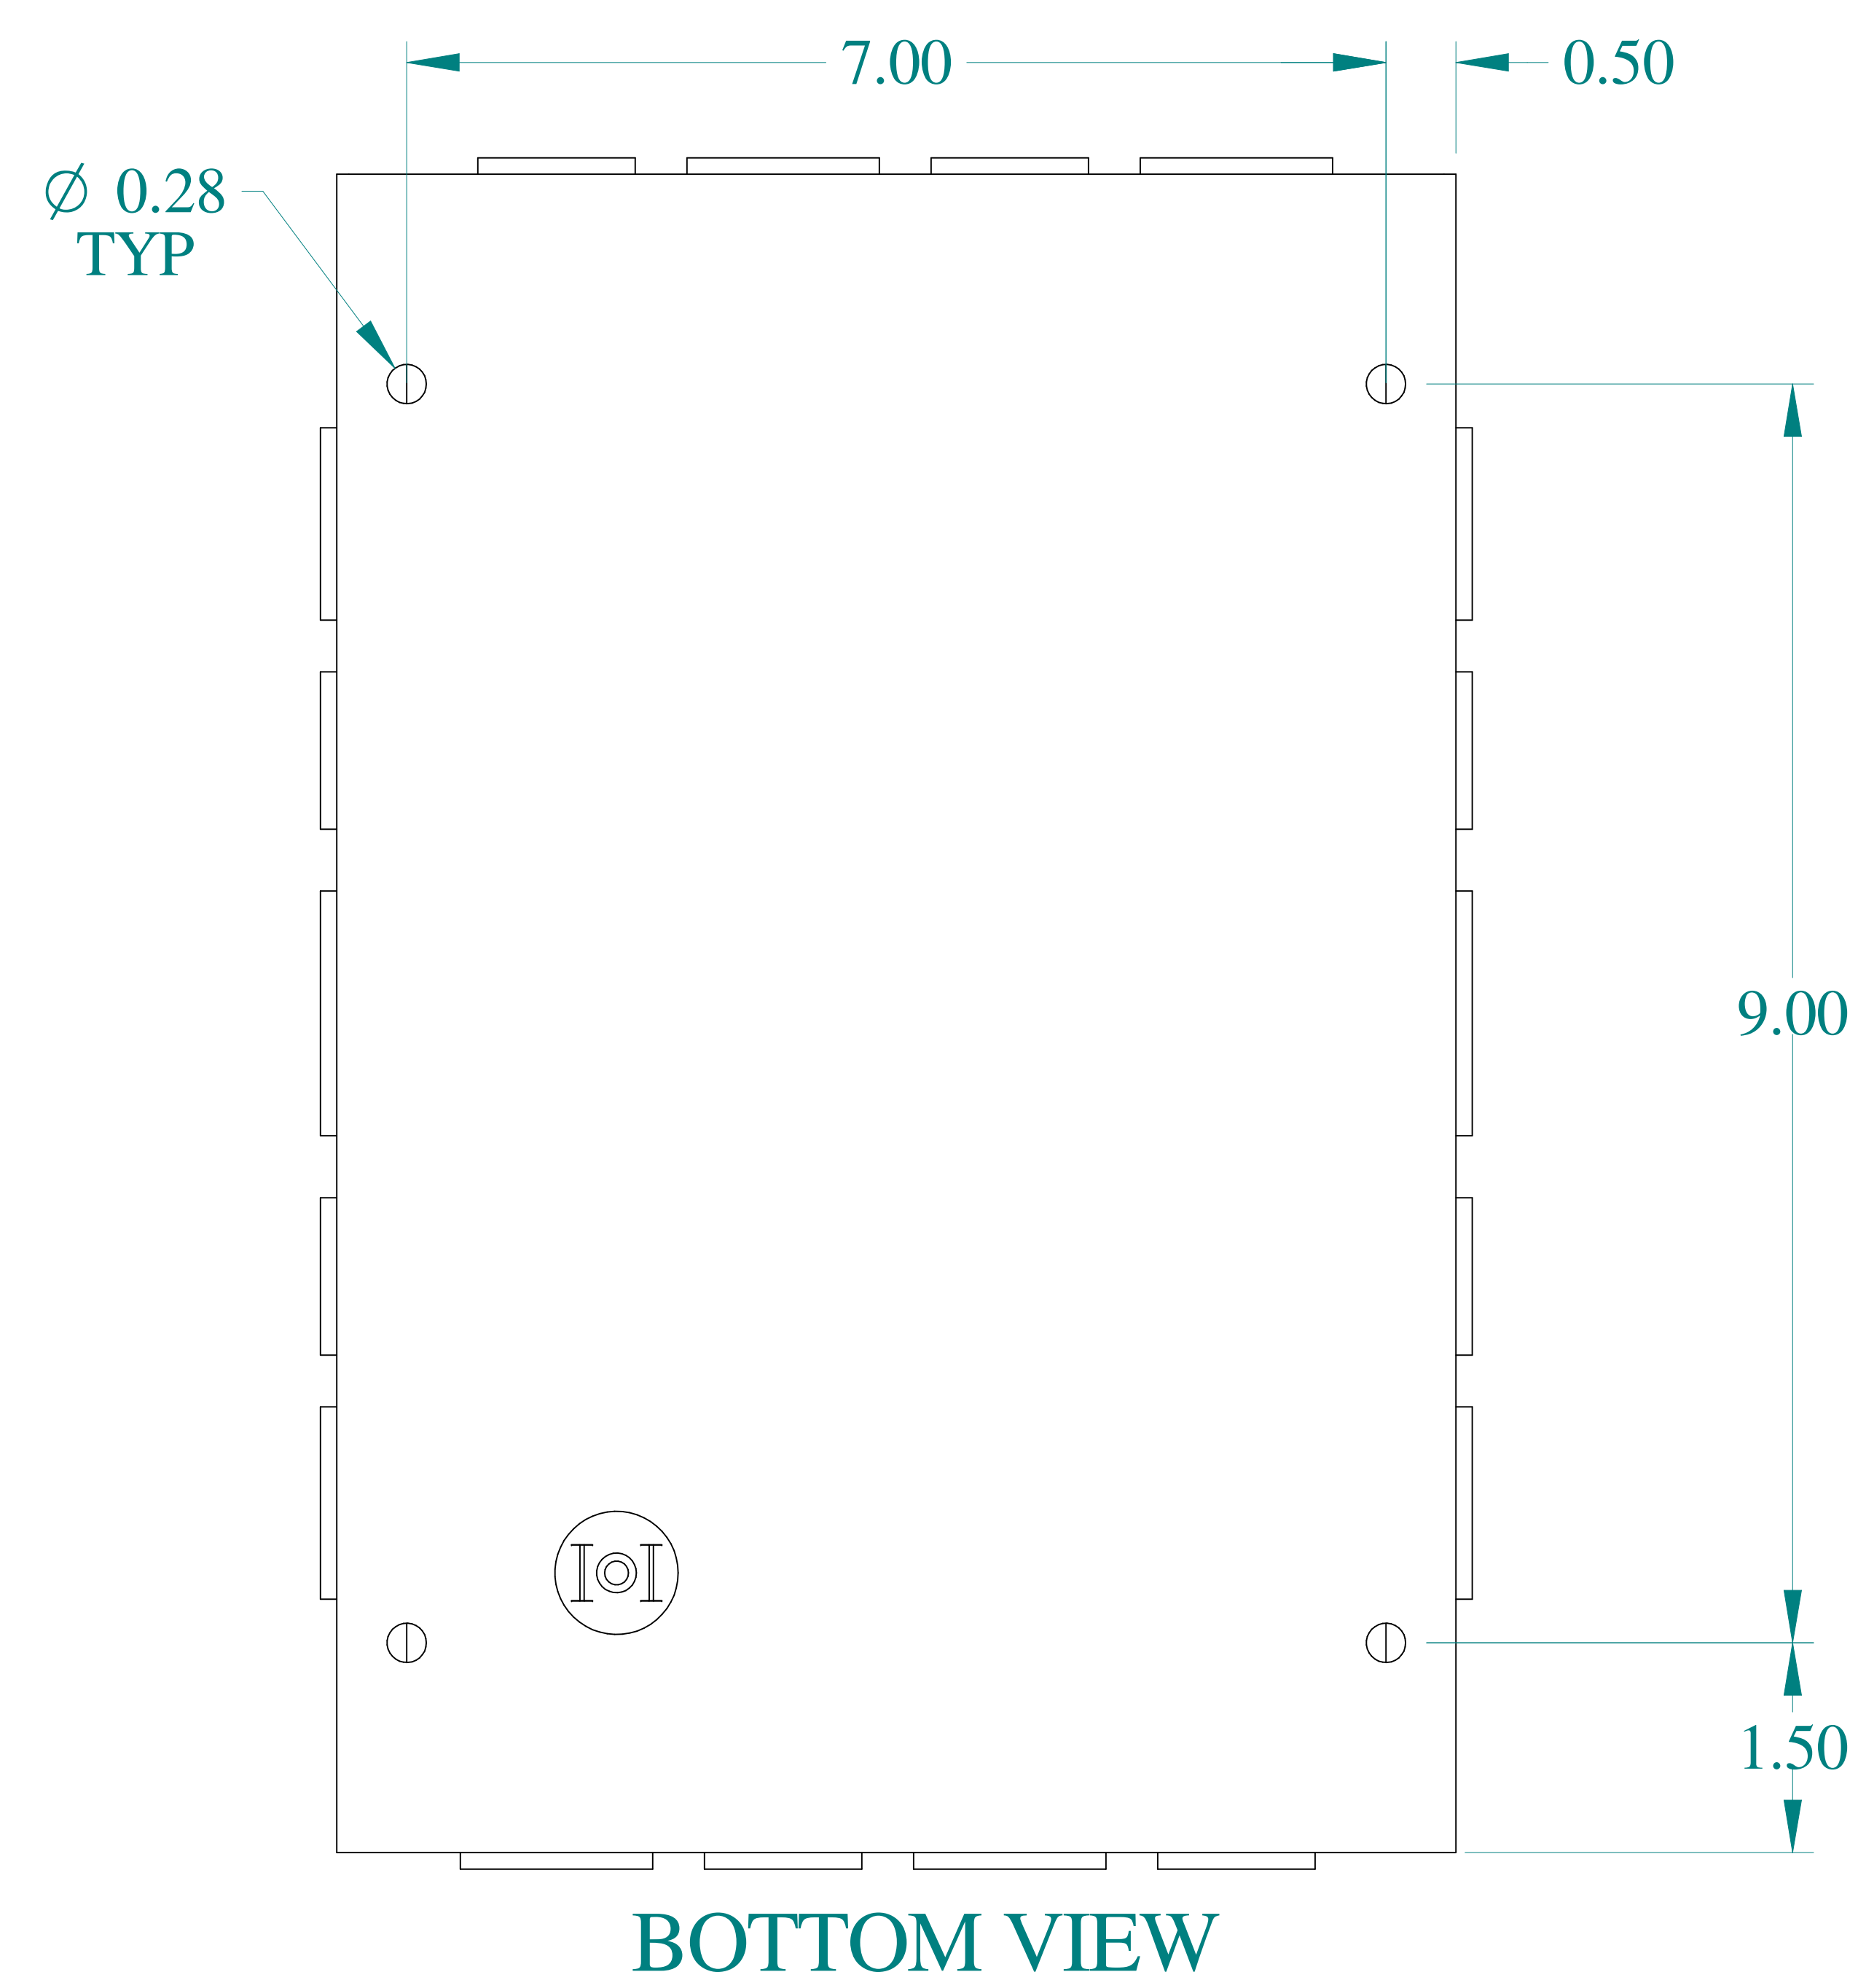

SIDE VIEW

Data subject to change without notice.

Part # : CSKO1284

Date : Mar. 24, 2019

Link: www.hammg.com/CSKO1284