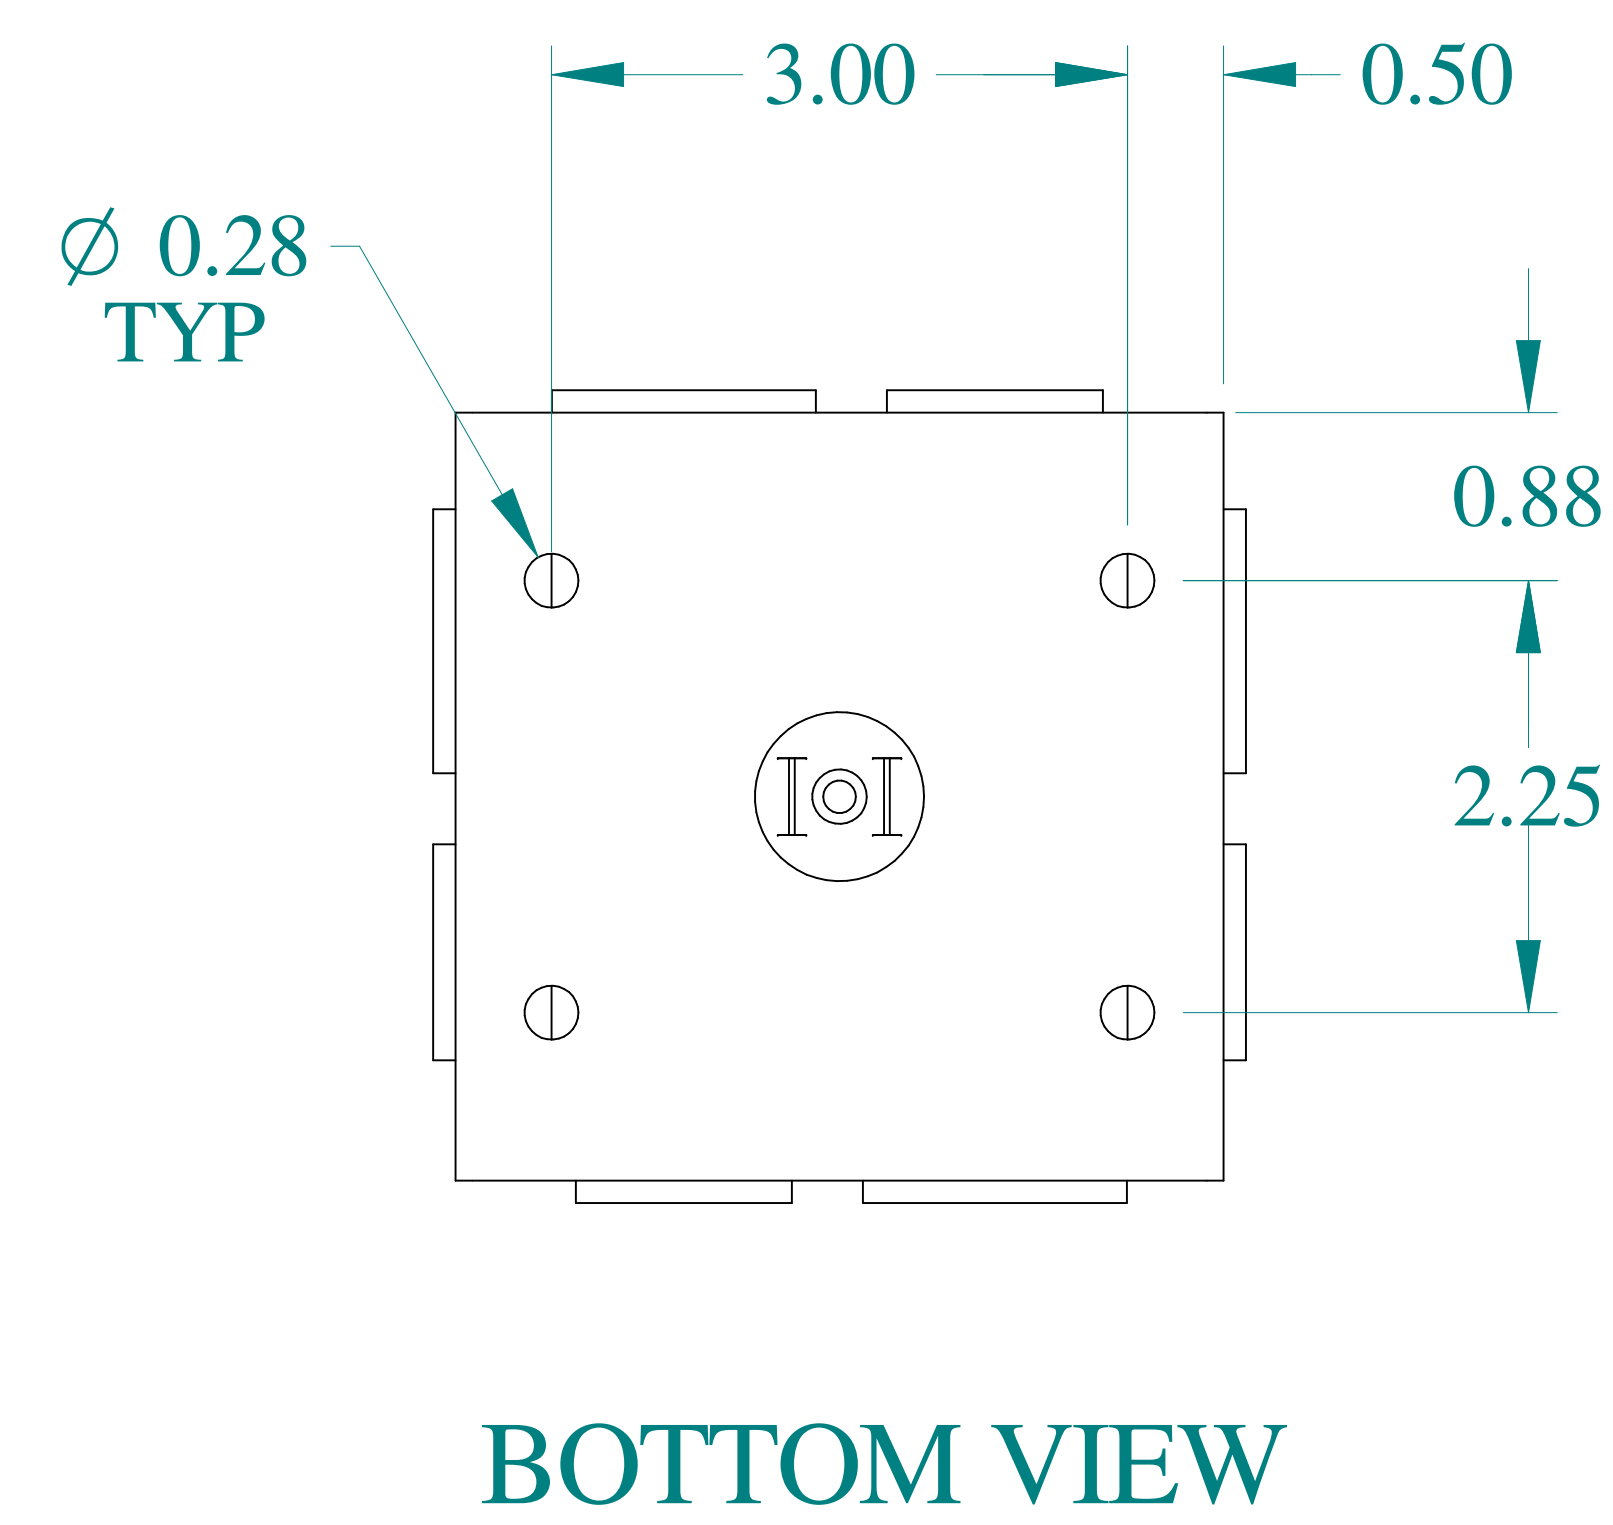

ISOMETRIC VIEWS

HAMMOND MANUFACTURING
 www.hammondmfg.com

Data subject to change without notice.

Part # : CSKO443 Date : Mar. 24, 2019

Link: www.hammmfg.com/CSKO443