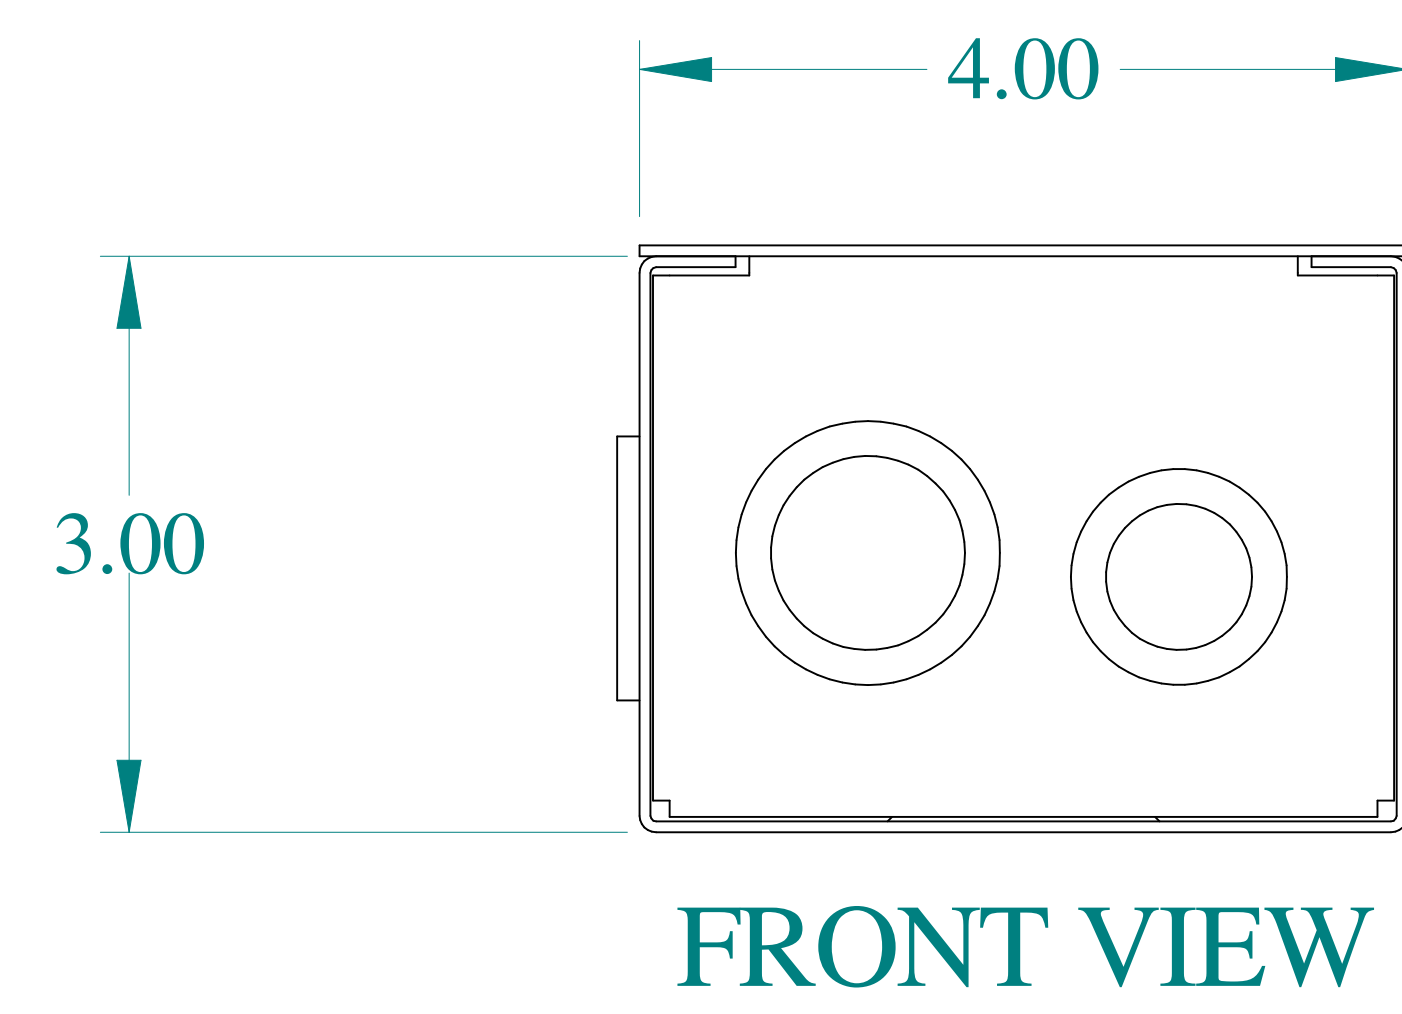

ISOMETRIC VIEWS

HAMMOND MANUFACTURING
 www.hammondmfg.com

Data subject to change without notice.

Part # : CSKO443 Date : Mar. 24, 2019

Link: www.hammmfg.com/CSKO443