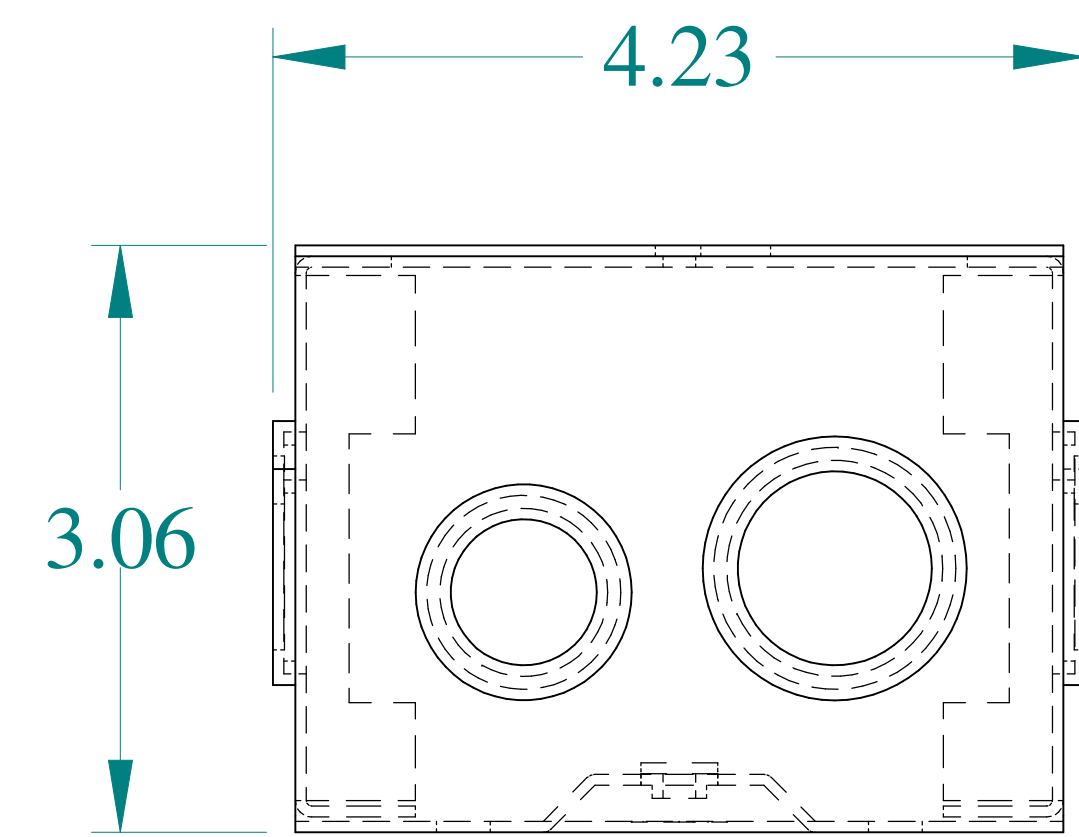

ISOMETRIC VIEWS

HAMMOND MANUFACTURING
 www.hammondmfg.com

Data subject to change without notice.

Part # : CSKO443 Date : Mar. 24, 2019

Link: www.hammmfg.com/CSKO443