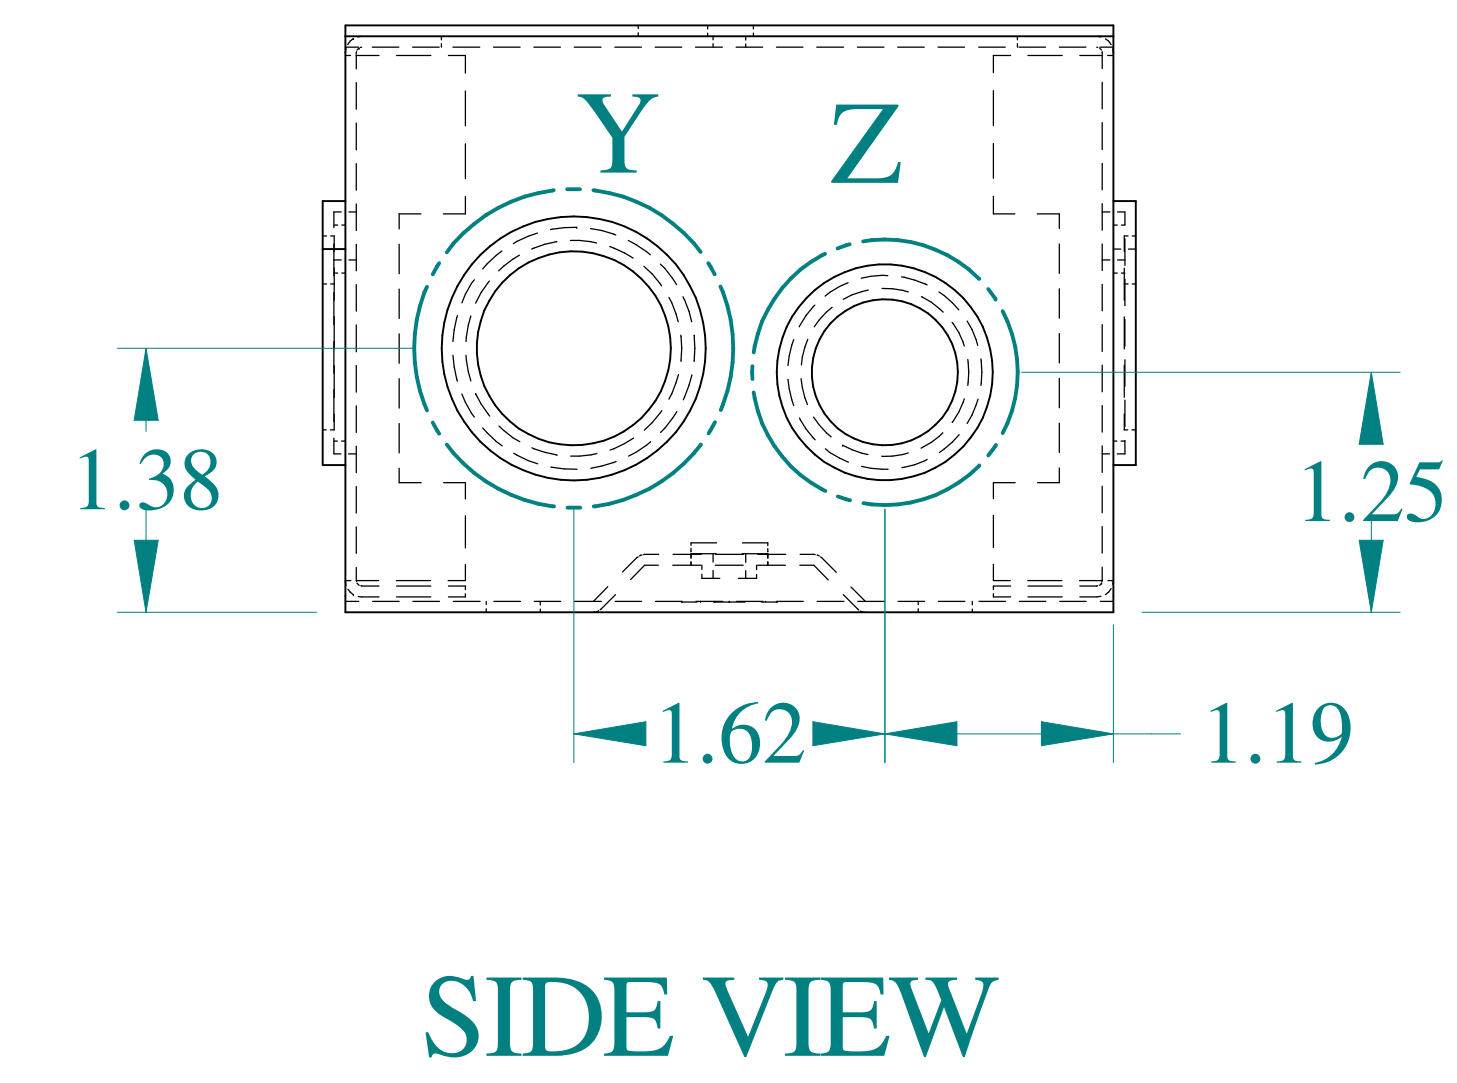

ISOMETRIC VIEWS

HAMMOND MANUFACTURING
 www.hammondmfg.com

Data subject to change without notice.

Part # : CSKO443 Date : Mar. 24, 2019

Link: www.hammmfg.com/CSKO443