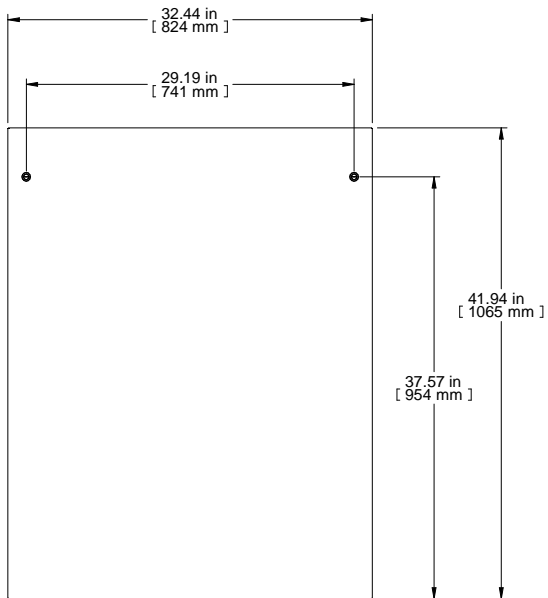

TOP VIEW

FRONT VIEW

R.S. VIEW

REAR VIEW

ISOMETRIC

Item Number	Title	Quantity
1	SIDE PANEL	1
2	SLOTTED 1/4 TURN LATCH	2

PART NUMBERS

CSP4236BK1	PAINTED BLACK TEXTURED
CSP4236LG1	PAINTED LIGHT GRAY TEXTURED

NOTES

Side Panel for C2 Series, sold in Pairs
 Quarter Turn Latches Included
 See Hammond Website for More Information

Français

Pour tous les détails sur nos produits,
 svp veuillez consulter notre site www.hammondmfg.com
 Data subject to change without notice. Isometric drawing not to scale.
 Les données sont sujettes à changement sans préavis.

PART NO.

CSP4236