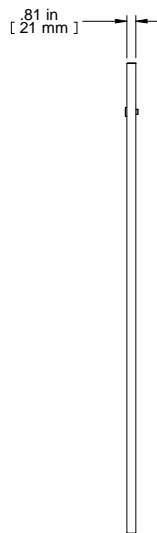

TOP VIEW

FRONT VIEW

R.S. VIEW

REAR VIEW

ISOMETRIC

Item Number	Title	Quantity
1	SIDE PANEL	1
2	SLOTTED 1/4 TURN LATCH	2

PART NUMBERS

CSP4236BK1	PAINTED BLACK TEXTURED
CSP4236LG1	PAINTED LIGHT GRAY TEXTURED

NOTES

Side Panel for C2 Series, sold in Pairs
 Quarter Turn Latches Included
 See Hammond Website for More Information

Français

Pour tous les détails sur nos produits,
 svp veuillez consulter notre site www.hammondmfg.com
 Data subject to change without notice. Isometric drawing not to scale.
 Les données sont sujettes à changement sans préavis.