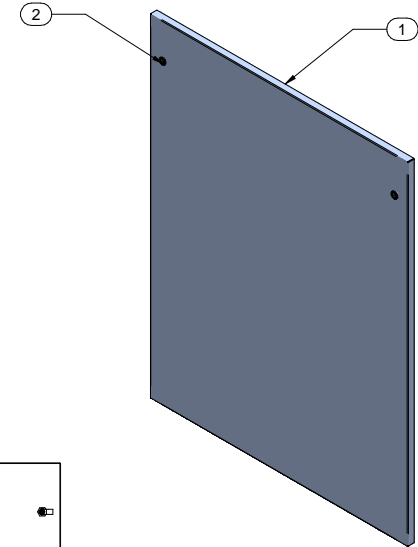

TOP VIEW

FRONT VIEW

R.S. VIEW

REAR VIEW

ISOMETRIC

Item Number	Title	Quantity
1	SIDE PANEL	1
2	SLOTTED 1/4 TURN LATCH	2

PART NUMBERS

CSP4236BK1	PAINTED BLACK TEXTURED
CSP4236LG1	PAINTED LIGHT GRAY TEXTURED

NOTES

Side Panel for C2 Series, sold in Pairs
 Quarter Turn Latches Included
 See Hammond Website for More Information

Français

Pour tous les détails sur nos produits,
 svp veuillez consulter notre site www.hammondmfg.com
 Data subject to change without notice. Isometric drawing not to scale.
 Les données sont sujettes à changement sans préavis.