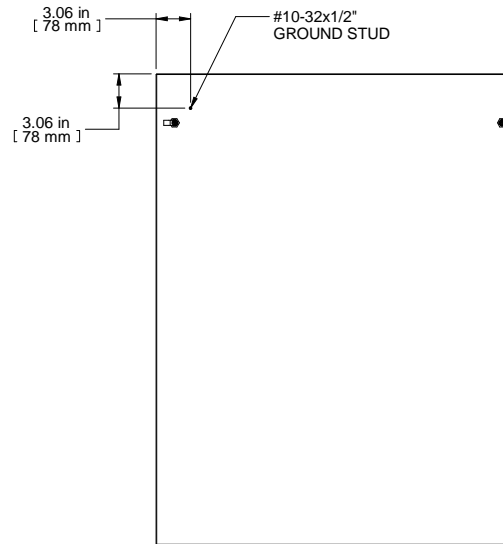

TOP VIEW

FRONT VIEW

R.S. VIEW

REAR VIEW

ISOMETRIC

Item Number	Title	Quantity
1	SIDE PANEL	1
2	SLOTTED 1/4 TURN LATCH	2

PART NUMBERS

CSP4236BK1	PAINTED BLACK TEXTURED
CSP4236LG1	PAINTED LIGHT GRAY TEXTURED

NOTES

Side Panel for C2 Series, sold in Pairs
 Quarter Turn Latches Included
 See Hammond Website for More Information

Français

Pour tous les détails sur nos produits,
 svp veuillez consulter notre site www.hammondmfg.com
 Data subject to change without notice. Isometric drawing not to scale.
 Les données sont sujettes à changement sans préavis.

PART NO.

CSP4236