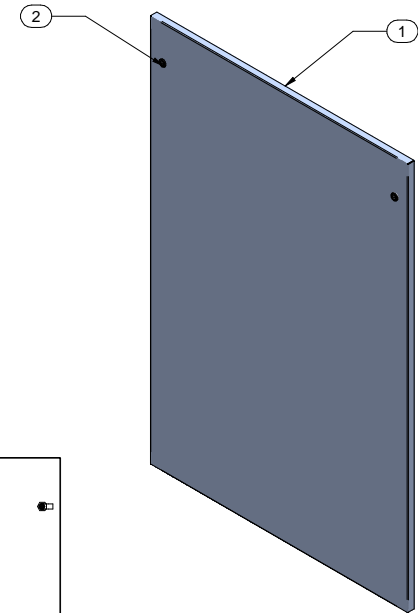

TOP VIEW

FRONT VIEW

R.S. VIEW

REAR VIEW

ISOMETRIC

Item Number	Title	Quantity
1	SIDE PANEL	1
2	SLOTTED 1/4 TURN LATCH	2

PART NUMBERS

CSP4936BK1	PAINTED BLACK TEXTURED
CSP4936LG1	PAINTED LIGHT GRAY TEXTURED

NOTES

Side Panel for C2 Series, sold in Pairs
 Quarter Turn Latches Included
 See Hammond Website for More Information

Français

Pour tous les détails sur nos produits,
 svp veuillez consulter notre site www.hammondmfg.com
 Data subject to change without notice. Isometric drawing not to scale.
 Les données sont sujettes à changement sans préavis.