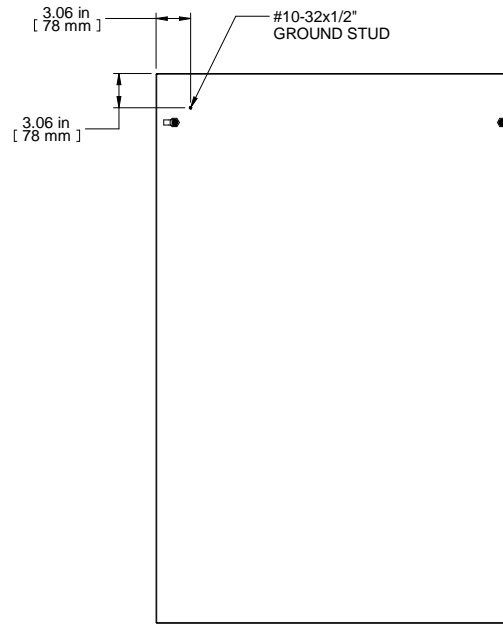

TOP VIEW

FRONT VIEW

R.S. VIEW

REAR VIEW

ISOMETRIC

Item Number	Title	Quantity
1	SIDE PANEL	1
2	SLOTTED 1/4 TURN LATCH	2

PART NUMBERS

CSP4936BK1	PAINTED BLACK TEXTURED
CSP4936LG1	PAINTED LIGHT GRAY TEXTURED

NOTES

Side Panel for C2 Series, sold in Pairs
 Quarter Turn Latches Included
 See Hammond Website for More Information

Français

Pour tous les détails sur nos produits,
 svp veuillez consulter notre site www.hammondmfg.com
 Data subject to change without notice. Isometric drawing not to scale.
 Les données sont sujettes à changement sans préavis.