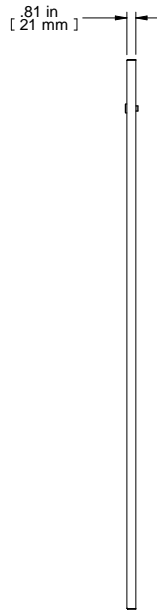

TOP VIEW

FRONT VIEW

R.S. VIEW

REAR VIEW

ISOMETRIC

Item Number	Title	Quantity
1	SIDE PANEL	1
2	SLOTTED 1/4 TURN LATCH	2

PART NUMBERS

CSP4936BK1	PAINTED BLACK TEXTURED
CSP4936LG1	PAINTED LIGHT GRAY TEXTURED

NOTES

Side Panel for C2 Series, sold in Pairs
 Quarter Turn Latches Included
 See Hammond Website for More Information

Français

Pour tous les détails sur nos produits,
 svp veuillez consulter notre site www.hammondmfg.com
 Data subject to change without notice. Isometric drawing not to scale.
 Les données sont sujettes à changement sans préavis.