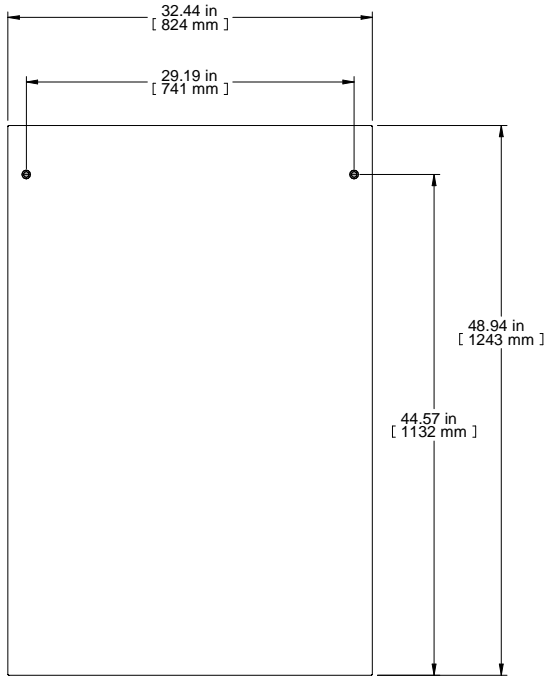

TOP VIEW

FRONT VIEW

R.S. VIEW

REAR VIEW

ISOMETRIC

Item Number	Title	Quantity
1	SIDE PANEL	1
2	SLOTTED 1/4 TURN LATCH	2

PART NUMBERS

CSP4936BK1	PAINTED BLACK TEXTURED
CSP4936LG1	PAINTED LIGHT GRAY TEXTURED

NOTES

Side Panel for C2 Series, sold in Pairs
 Quarter Turn Latches Included
 See Hammond Website for More Information

Français

Pour tous les détails sur nos produits,
 svp veuillez consulter notre site www.hammondmfg.com
 Data subject to change without notice. Isometric drawing not to scale.
 Les données sont sujettes à changement sans préavis.

PART NO.

CSP4936