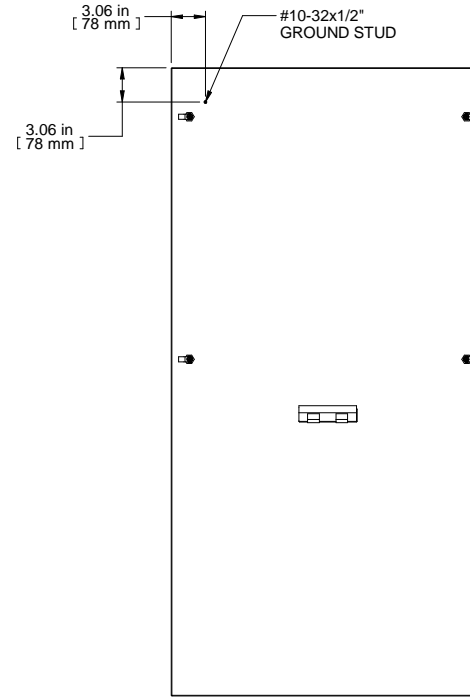

TOP VIEW

FRONT VIEW

R.S. VIEW

REAR VIEW

ISOMETRIC

Item Number	Title	Quantity
1	SIDE PANEL	1
2	BLACK PLASTIC HANDLE	1
3	SLOTTED 1/4 TURN LATCH	4

**PART NUMBERS**

CSP5631BK1	PAINTED BLACK TEXTURED
CSP5631LG1	PAINTED LIGHT GRAY TEXTURED

**NOTES**

Side Panel for C2 Series, sold in Pairs  
 Quarter Turn Latches and Handle Included  
 See Hammond Website for More Information

**Français**

Pour tous les détails sur nos produits,  
 svp veuillez consulter notre site [www.hammondmfg.com](http://www.hammondmfg.com)  
 Data subject to change without notice. Isometric drawing not to scale.  
 Les données sont sujettes à changement sans préavis.