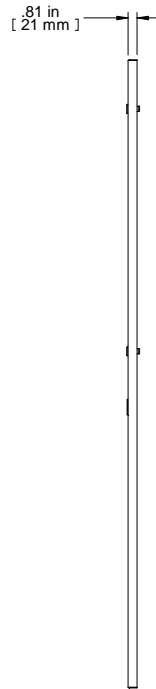

TOP VIEW

FRONT VIEW

R.S. VIEW

REAR VIEW

ISOMETRIC

Item Number	Title	Quantity
1	SIDE PANEL	1
2	BLACK PLASTIC HANDLE	1
3	SLOTTED 1/4 TURN LATCH	4

**PART NUMBERS**

CSP5631BK1	PAINTED BLACK TEXTURED
CSP5631LG1	PAINTED LIGHT GRAY TEXTURED

**NOTES**

Side Panel for C2 Series, sold in Pairs  
 Quarter Turn Latches and Handle Included  
 See Hammond Website for More Information

**Français**

Pour tous les détails sur nos produits,  
 svp veuillez consulter notre site [www.hammondmfg.com](http://www.hammondmfg.com)  
 Data subject to change without notice. Isometric drawing not to scale.  
 Les données sont sujettes à changement sans préavis.