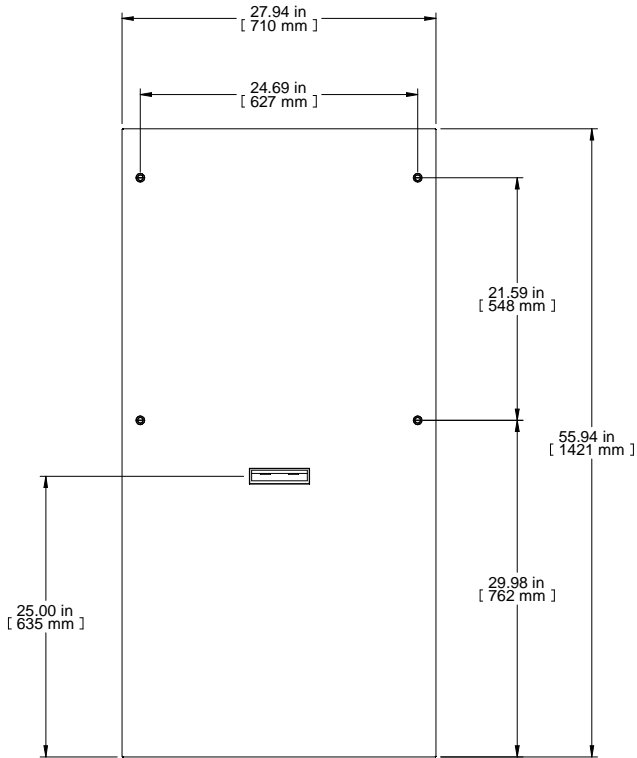

TOP VIEW

FRONT VIEW

R.S. VIEW

REAR VIEW

ISOMETRIC

Item Number	Title	Quantity
1	SIDE PANEL	1
2	BLACK PLASTIC HANDLE	1
3	SLOTTED 1/4 TURN LATCH	4

**PART NUMBERS**

CSP5631BK1	PAINTED BLACK TEXTURED
CSP5631LG1	PAINTED LIGHT GRAY TEXTURED

**NOTES**

Side Panel for C2 Series, sold in Pairs  
 Quarter Turn Latches and Handle Included  
 See Hammond Website for More Information

**Français**

Pour tous les détails sur nos produits,  
 svp veuillez consulter notre site [www.hammondmfg.com](http://www.hammondmfg.com)  
 Data subject to change without notice. Isometric drawing not to scale.  
 Les données sont sujettes à changement sans préavis.

PART NO.

CSP5631