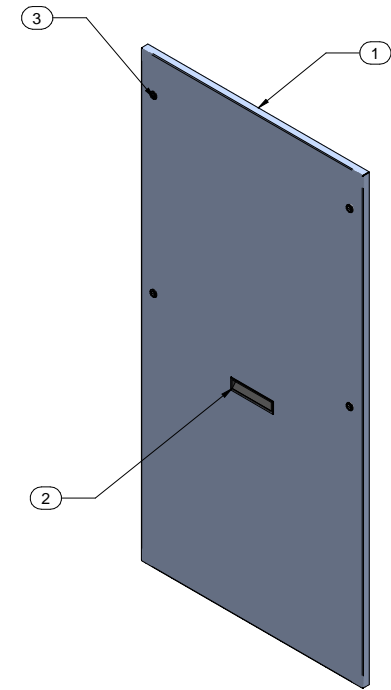

TOP VIEW

FRONT VIEW

R.S. VIEW

REAR VIEW

ISOMETRIC

Item Number	Title	Quantity
1	SIDE PANEL	1
2	BLACK PLASTIC HANDLE	1
3	SLOTTED 1/4 TURN LATCH	4

**PART NUMBERS**

CSP5631BK1	PAINTED BLACK TEXTURED
CSP5631LG1	PAINTED LIGHT GRAY TEXTURED

**NOTES**

Side Panel for C2 Series, sold in Pairs  
 Quarter Turn Latches and Handle Included  
 See Hammond Website for More Information

**Français**

Pour tous les détails sur nos produits,  
 svp veuillez consulter notre site [www.hammondmfg.com](http://www.hammondmfg.com)  
 Data subject to change without notice. Isometric drawing not to scale.  
 Les données sont sujettes à changement sans préavis.