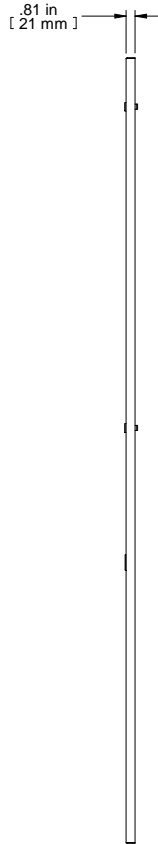

TOP VIEW

FRONT VIEW

R.S. VIEW

REAR VIEW

ISOMETRIC

Item Number	Title	Quantity
1	SIDE PANEL	1
2	BLACK PLASTIC HANDLE	1
3	SLOTTED 1/4 TURN LATCH	4

PART NUMBERS

CSP7023BK1	PAINTED BLACK TEXTURED
CSP7023LG1	PAINTED LIGHT GRAY TEXTURED

NOTES

Side Panel for C2 Series, sold in Pairs
 Quarter Turn Latches and Handle Included
 See Hammond Website for More Information

Français

Pour tous les détails sur nos produits,
 svp veuillez consulter notre site www.hammondmfg.com
 Data subject to change without notice. Isometric drawing not to scale.
 Les données sont sujettes à changement sans préavis.