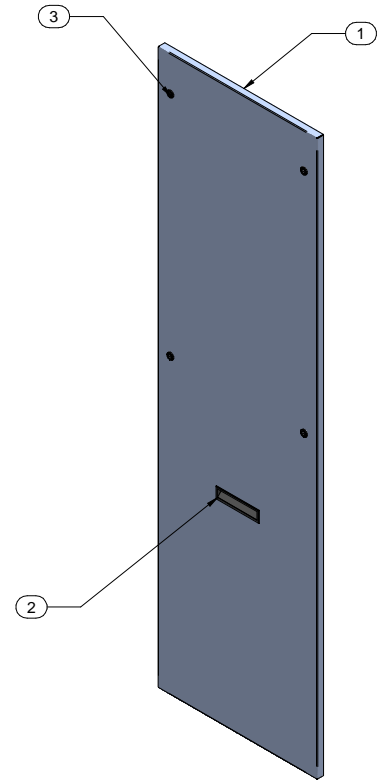

TOP VIEW

FRONT VIEW

R.S. VIEW

REAR VIEW

ISOMETRIC

Item Number	Title	Quantity
1	SIDE PANEL	1
2	BLACK PLASTIC HANDLE	1
3	SLOTTED 1/4 TURN LATCH	4

PART NUMBERS

CSP7023BK1	PAINTED BLACK TEXTURED
CSP7023LG1	PAINTED LIGHT GRAY TEXTURED

NOTES

Side Panel for C2 Series, sold in Pairs
 Quarter Turn Latches and Handle Included
 See Hammond Website for More Information

Français

Pour tous les détails sur nos produits,
 svp veuillez consulter notre site www.hammondmfg.com
 Data subject to change without notice. Isometric drawing not to scale.
 Les données sont sujettes à changement sans préavis.