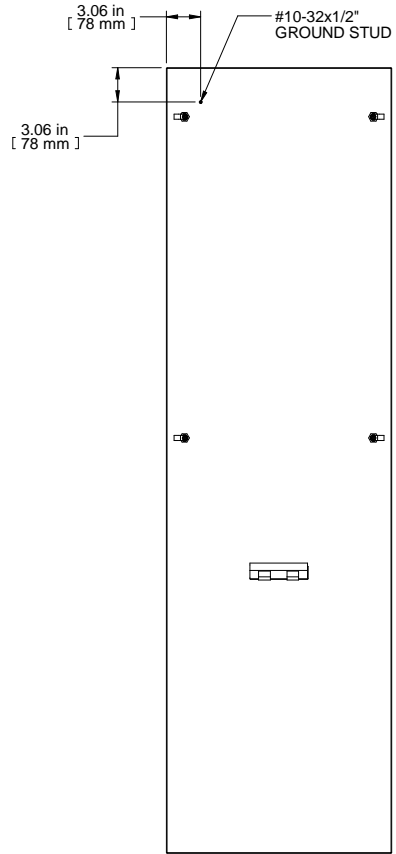

TOP VIEW

FRONT VIEW

R.S. VIEW

REAR VIEW

ISOMETRIC

Item Number	Title	Quantity
1	SIDE PANEL	1
2	BLACK PLASTIC HANDLE	1
3	SLOTTED 1/4 TURN LATCH	4

PART NUMBERS

CSP7023BK1	PAINTED BLACK TEXTURED
CSP7023LG1	PAINTED LIGHT GRAY TEXTURED

NOTES

Side Panel for C2 Series, sold in Pairs
 Quarter Turn Latches and Handle Included
 See Hammond Website for More Information

Français

Pour tous les détails sur nos produits,
 svp veuillez consulter notre site www.hammondmfg.com
 Data subject to change without notice. Isometric drawing not to scale.
 Les données sont sujettes à changement sans préavis.