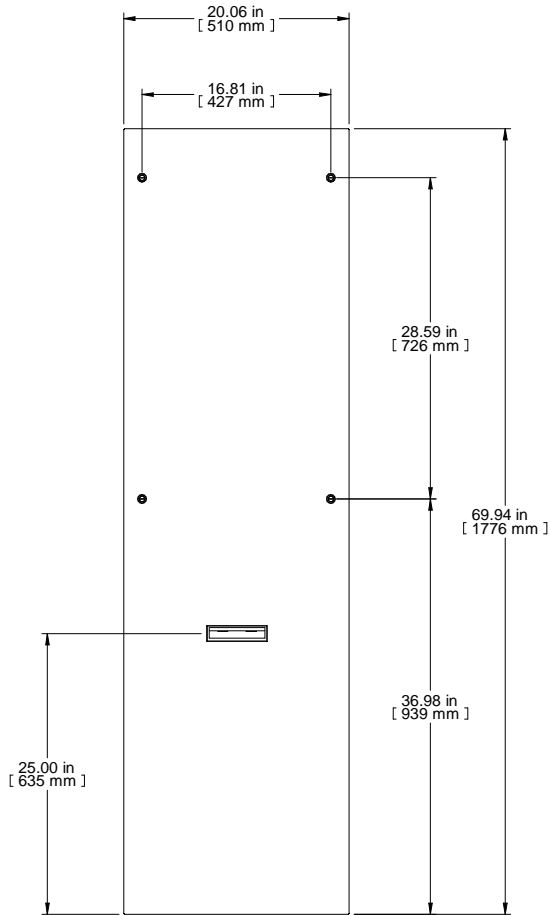

TOP VIEW

FRONT VIEW

R.S. VIEW

REAR VIEW

ISOMETRIC

Item Number	Title	Quantity
1	SIDE PANEL	1
2	BLACK PLASTIC HANDLE	1
3	SLOTTED 1/4 TURN LATCH	4

PART NUMBERS

CSP7023BK1	PAINTED BLACK TEXTURED
CSP7023LG1	PAINTED LIGHT GRAY TEXTURED

NOTES

Side Panel for C2 Series, sold in Pairs
 Quarter Turn Latches and Handle Included
 See Hammond Website for More Information

Français

Pour tous les détails sur nos produits,
 svp veuillez consulter notre site www.hammondmfg.com
 Data subject to change without notice. Isometric drawing not to scale.
 Les données sont sujettes à changement sans préavis.