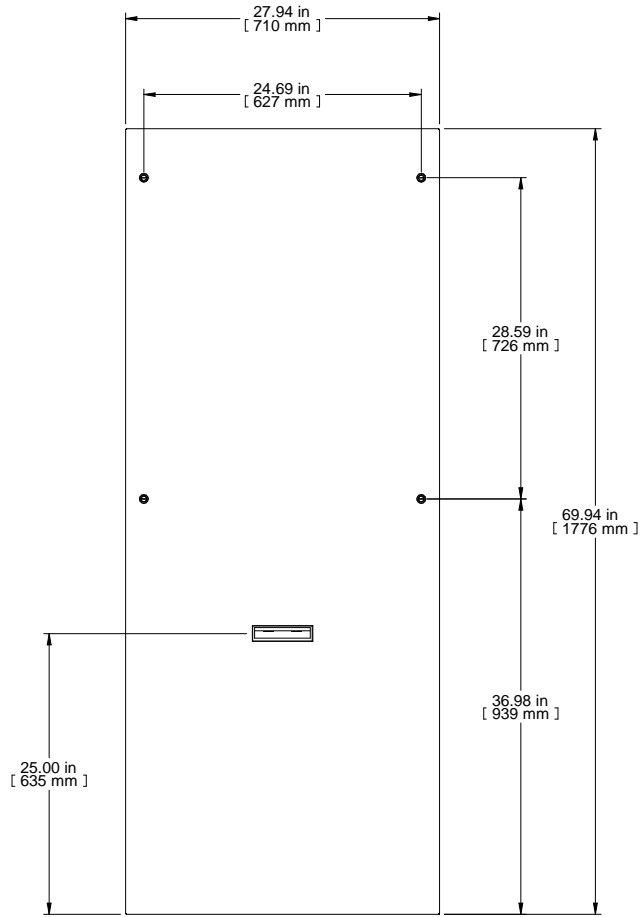

TOP VIEW

FRONT VIEW

R.S. VIEW

REAR VIEW

ISOMETRIC

Item Number	Title	Quantity
1	C2 - SOLID SIDE PANEL	1
2	BLACK PLASTIC HANDLE	1
3	SLOTTED 1/4 TURN LATCH	4

**PART NUMBERS**

CSP7031BK1	PAINTED BLACK TEXTURED
CSP7031LG1	PAINTED LIGHT GRAY TEXTURED

**NOTES**

Side Panel for C2 Series, sold in Pairs  
 Quarter Turn Latches and Handle Included  
 See Hammond Website for More Information

**Français**

Pour tous les détails sur nos produits,  
 svp veuillez consulter notre site [www.hammondmfg.com](http://www.hammondmfg.com)  
 Data subject to change without notice. Isometric drawing not to scale.  
 Les données sont sujettes à changement sans préavis.

PART NO.

CSP7031