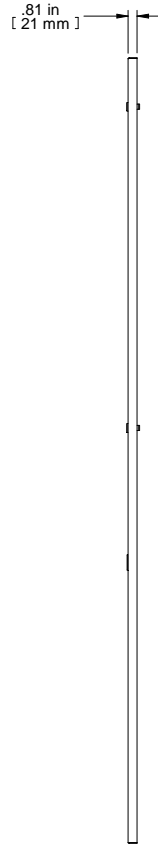

TOP VIEW

FRONT VIEW

R.S. VIEW

REAR VIEW

ISOMETRIC

Item Number	Title	Quantity
1	C2 - SOLID SIDE PANEL	1
2	BLACK PLASTIC HANDLE	1
3	SLOTTED 1/4 TURN LATCH	4

**PART NUMBERS**

CSP7031BK1	PAINTED BLACK TEXTURED
CSP7031LG1	PAINTED LIGHT GRAY TEXTURED

**NOTES**

Side Panel for C2 Series, sold in Pairs  
 Quarter Turn Latches and Handle Included  
 See Hammond Website for More Information

**Français**

Pour tous les détails sur nos produits,  
 svp veuillez consulter notre site [www.hammondmfg.com](http://www.hammondmfg.com)  
 Data subject to change without notice. Isometric drawing not to scale.  
 Les données sont sujettes à changement sans préavis.