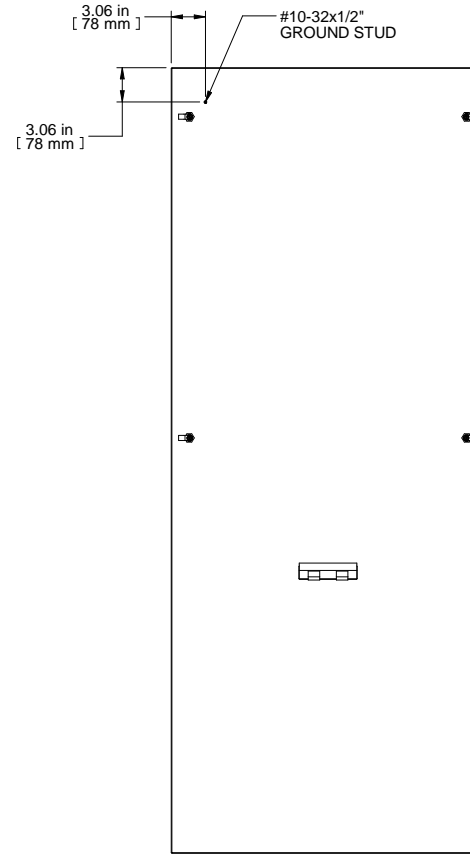

TOP VIEW

FRONT VIEW

R.S. VIEW

REAR VIEW

ISOMETRIC

Item Number	Title	Quantity
1	C2 - SOLID SIDE PANEL	1
2	BLACK PLASTIC HANDLE	1
3	SLOTTED 1/4 TURN LATCH	4

**PART NUMBERS**

CSP7031BK1	PAINTED BLACK TEXTURED
CSP7031LG1	PAINTED LIGHT GRAY TEXTURED

**NOTES**

Side Panel for C2 Series, sold in Pairs  
 Quarter Turn Latches and Handle Included  
 See Hammond Website for More Information

**Français**

Pour tous les détails sur nos produits,  
 svp veuillez consulter notre site [www.hammondmfg.com](http://www.hammondmfg.com)  
 Data subject to change without notice. Isometric drawing not to scale.  
 Les données sont sujettes à changement sans préavis.