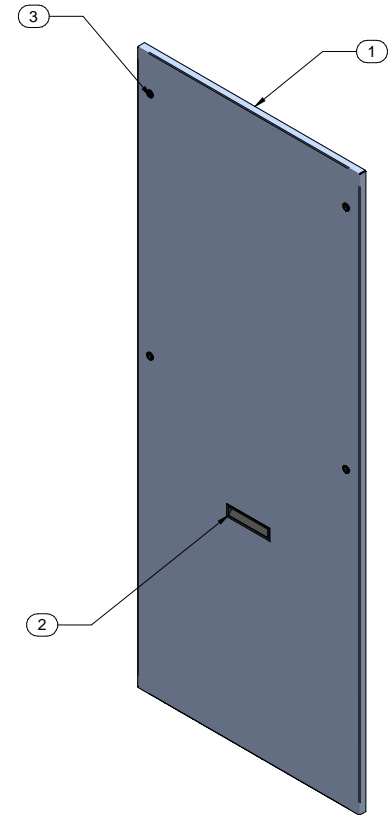

TOP VIEW

FRONT VIEW

R.S. VIEW

REAR VIEW

ISOMETRIC

Item Number	Title	Quantity
1	C2 - SOLID SIDE PANEL	1
2	BLACK PLASTIC HANDLE	1
3	SLOTTED 1/4 TURN LATCH	4

**PART NUMBERS**

CSP7031BK1	PAINTED BLACK TEXTURED
CSP7031LG1	PAINTED LIGHT GRAY TEXTURED

**NOTES**

Side Panel for C2 Series, sold in Pairs  
 Quarter Turn Latches and Handle Included  
 See Hammond Website for More Information

**Français**

Pour tous les détails sur nos produits,  
 svp veuillez consulter notre site [www.hammondmfg.com](http://www.hammondmfg.com)  
 Data subject to change without notice. Isometric drawing not to scale.  
 Les données sont sujettes à changement sans préavis.