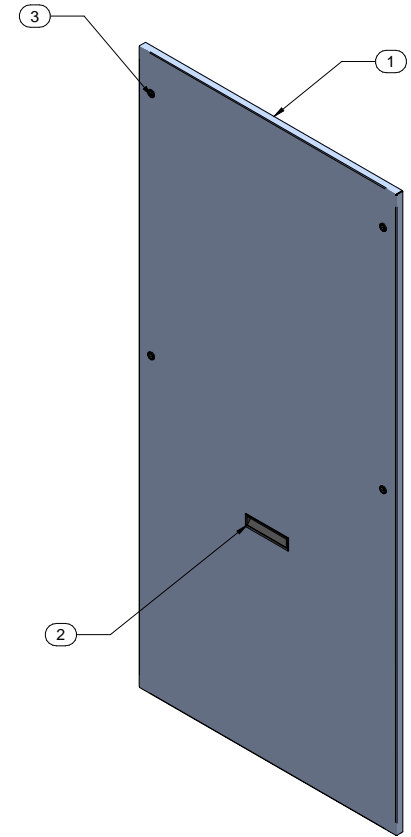

TOP VIEW

FRONT VIEW

R.S. VIEW

REAR VIEW

ISOMETRIC

Item Number	Title	Quantity
1	SIDE PANEL	1
2	BLACK PLASTIC HANDLE	1
3	SLOTTED 1/4 TURN LATCH	4

PART NUMBERS

CSP7036BK1	PAINTED BLACK TEXTURED
CSP7036LG1	PAINTED LIGHT GRAY TEXTURED

NOTES

Side Panel for C2 Series, sold in Pairs
 Quarter Turn Latches and Handle Included
 See Hammond Website for More Information

Français

Pour tous les détails sur nos produits,
 svp veuillez consulter notre site www.hammondmfg.com
 Data subject to change without notice. Isometric drawing not to scale.
 Les données sont sujettes à changement sans préavis.