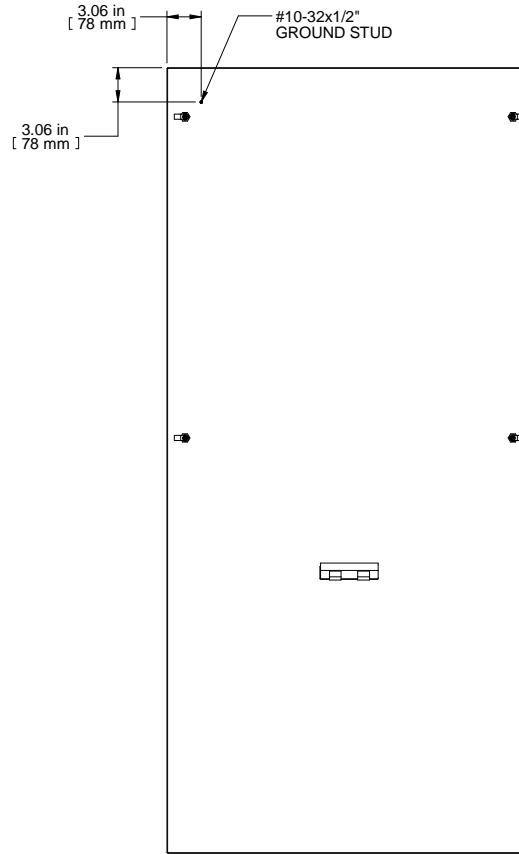

TOP VIEW

FRONT VIEW

R.S. VIEW

REAR VIEW

ISOMETRIC

Item Number	Title	Quantity
1	SIDE PANEL	1
2	BLACK PLASTIC HANDLE	1
3	SLOTTED 1/4 TURN LATCH	4

PART NUMBERS

CSP7036BK1	PAINTED BLACK TEXTURED
CSP7036LG1	PAINTED LIGHT GRAY TEXTURED

NOTES

Side Panel for C2 Series, sold in Pairs
 Quarter Turn Latches and Handle Included
 See Hammond Website for More Information

Français

Pour tous les détails sur nos produits,
 svp veuillez consulter notre site www.hammondmfg.com
 Data subject to change without notice. Isometric drawing not to scale.
 Les données sont sujettes à changement sans préavis.

PART NO.

CSP7036