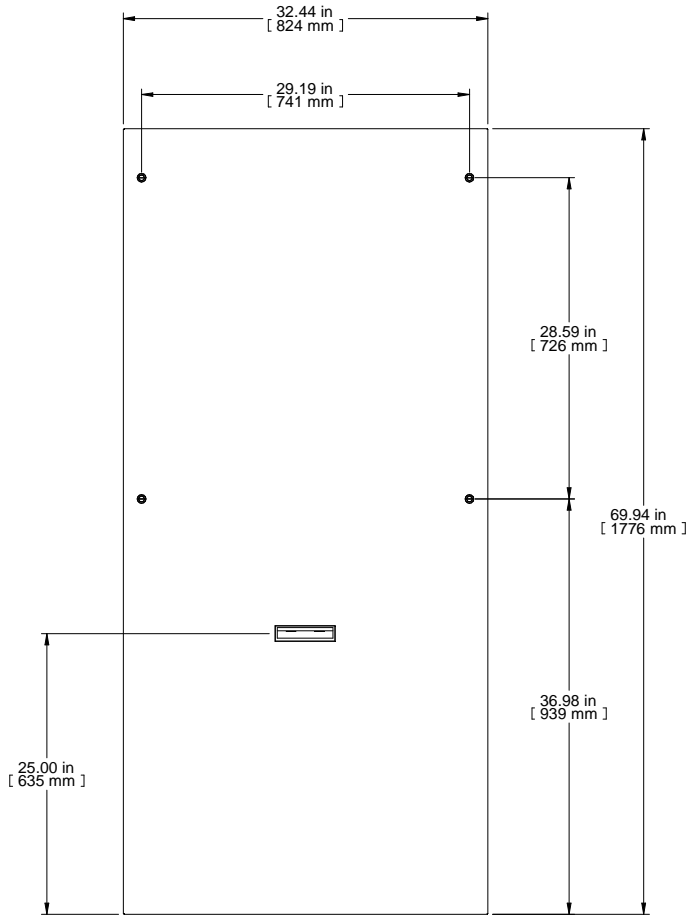

TOP VIEW

FRONT VIEW

R.S. VIEW

REAR VIEW

ISOMETRIC

Item Number	Title	Quantity
1	SIDE PANEL	1
2	BLACK PLASTIC HANDLE	1
3	SLOTTED 1/4 TURN LATCH	4

PART NUMBERS

CSP7036BK1	PAINTED BLACK TEXTURED
CSP7036LG1	PAINTED LIGHT GRAY TEXTURED

NOTES

Side Panel for C2 Series, sold in Pairs
 Quarter Turn Latches and Handle Included
 See Hammond Website for More Information

Français

Pour tous les détails sur nos produits,
 svp veuillez consulter notre site www.hammondmfg.com
 Data subject to change without notice. Isometric drawing not to scale.
 Les données sont sujettes à changement sans préavis.

PART NO.

CSP7036