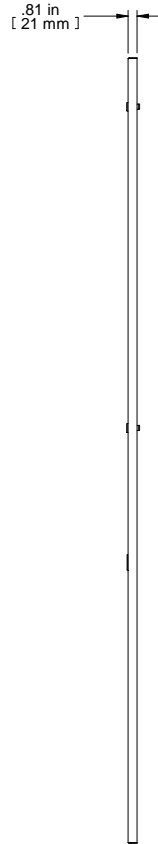

TOP VIEW

FRONT VIEW

R.S. VIEW

REAR VIEW

ISOMETRIC

Item Number	Title	Quantity
1	SIDE PANEL	1
2	BLACK PLASTIC HANDLE	1
3	SLOTTED 1/4 TURN LATCH	4

PART NUMBERS

CSP7036BK1	PAINTED BLACK TEXTURED
CSP7036LG1	PAINTED LIGHT GRAY TEXTURED

NOTES

Side Panel for C2 Series, sold in Pairs
 Quarter Turn Latches and Handle Included
 See Hammond Website for More Information

Français

Pour tous les détails sur nos produits,
 svp veuillez consulter notre site www.hammondmfg.com
 Data subject to change without notice. Isometric drawing not to scale.
 Les données sont sujettes à changement sans préavis.

PART NO.

CSP7036