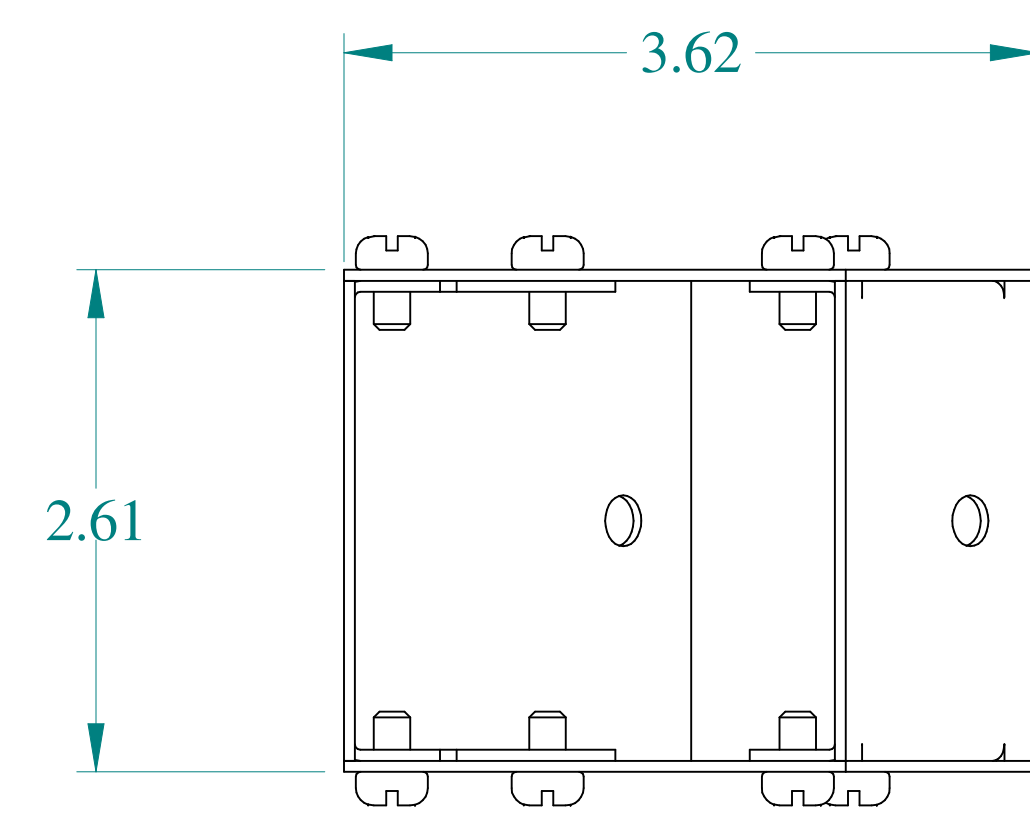

TOP VIEW

ISOMETRIC VIEWS

SIDE VIEW

FRONT VIEW

SIDE VIEW

BACK VIEW

BOTTOM VIEW

**HAMMOND
MANUFACTURING®**
www.hammondmfg.com

Data subject to change without notice.

Part # : CWEL245G Date : Jan. 17, 2020

Link: www.hamdfg.com/CWEL245G