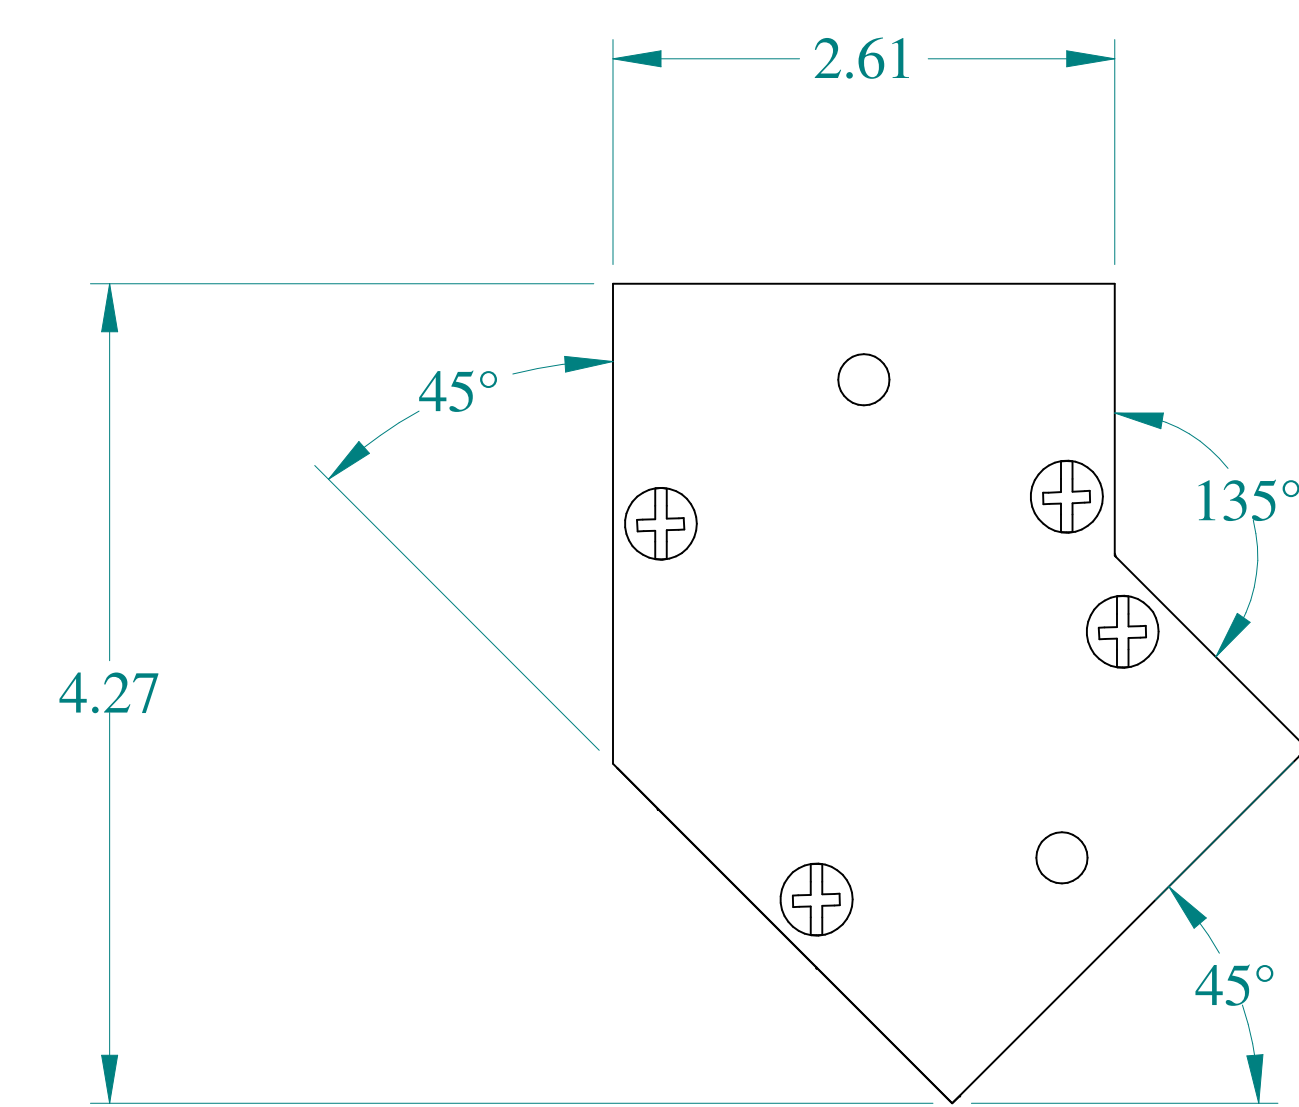

TOP VIEW

ISOMETRIC VIEWS

SIDE VIEW

FRONT VIEW

SIDE VIEW

BACK VIEW

BOTTOM VIEW

**HAMMOND
MANUFACTURING®**
www.hammondmfg.com

Data subject to change without notice.

Part # : CWEL245G Date : Jan. 17, 2020

Link: www.hamdfg.com/CWEL245G