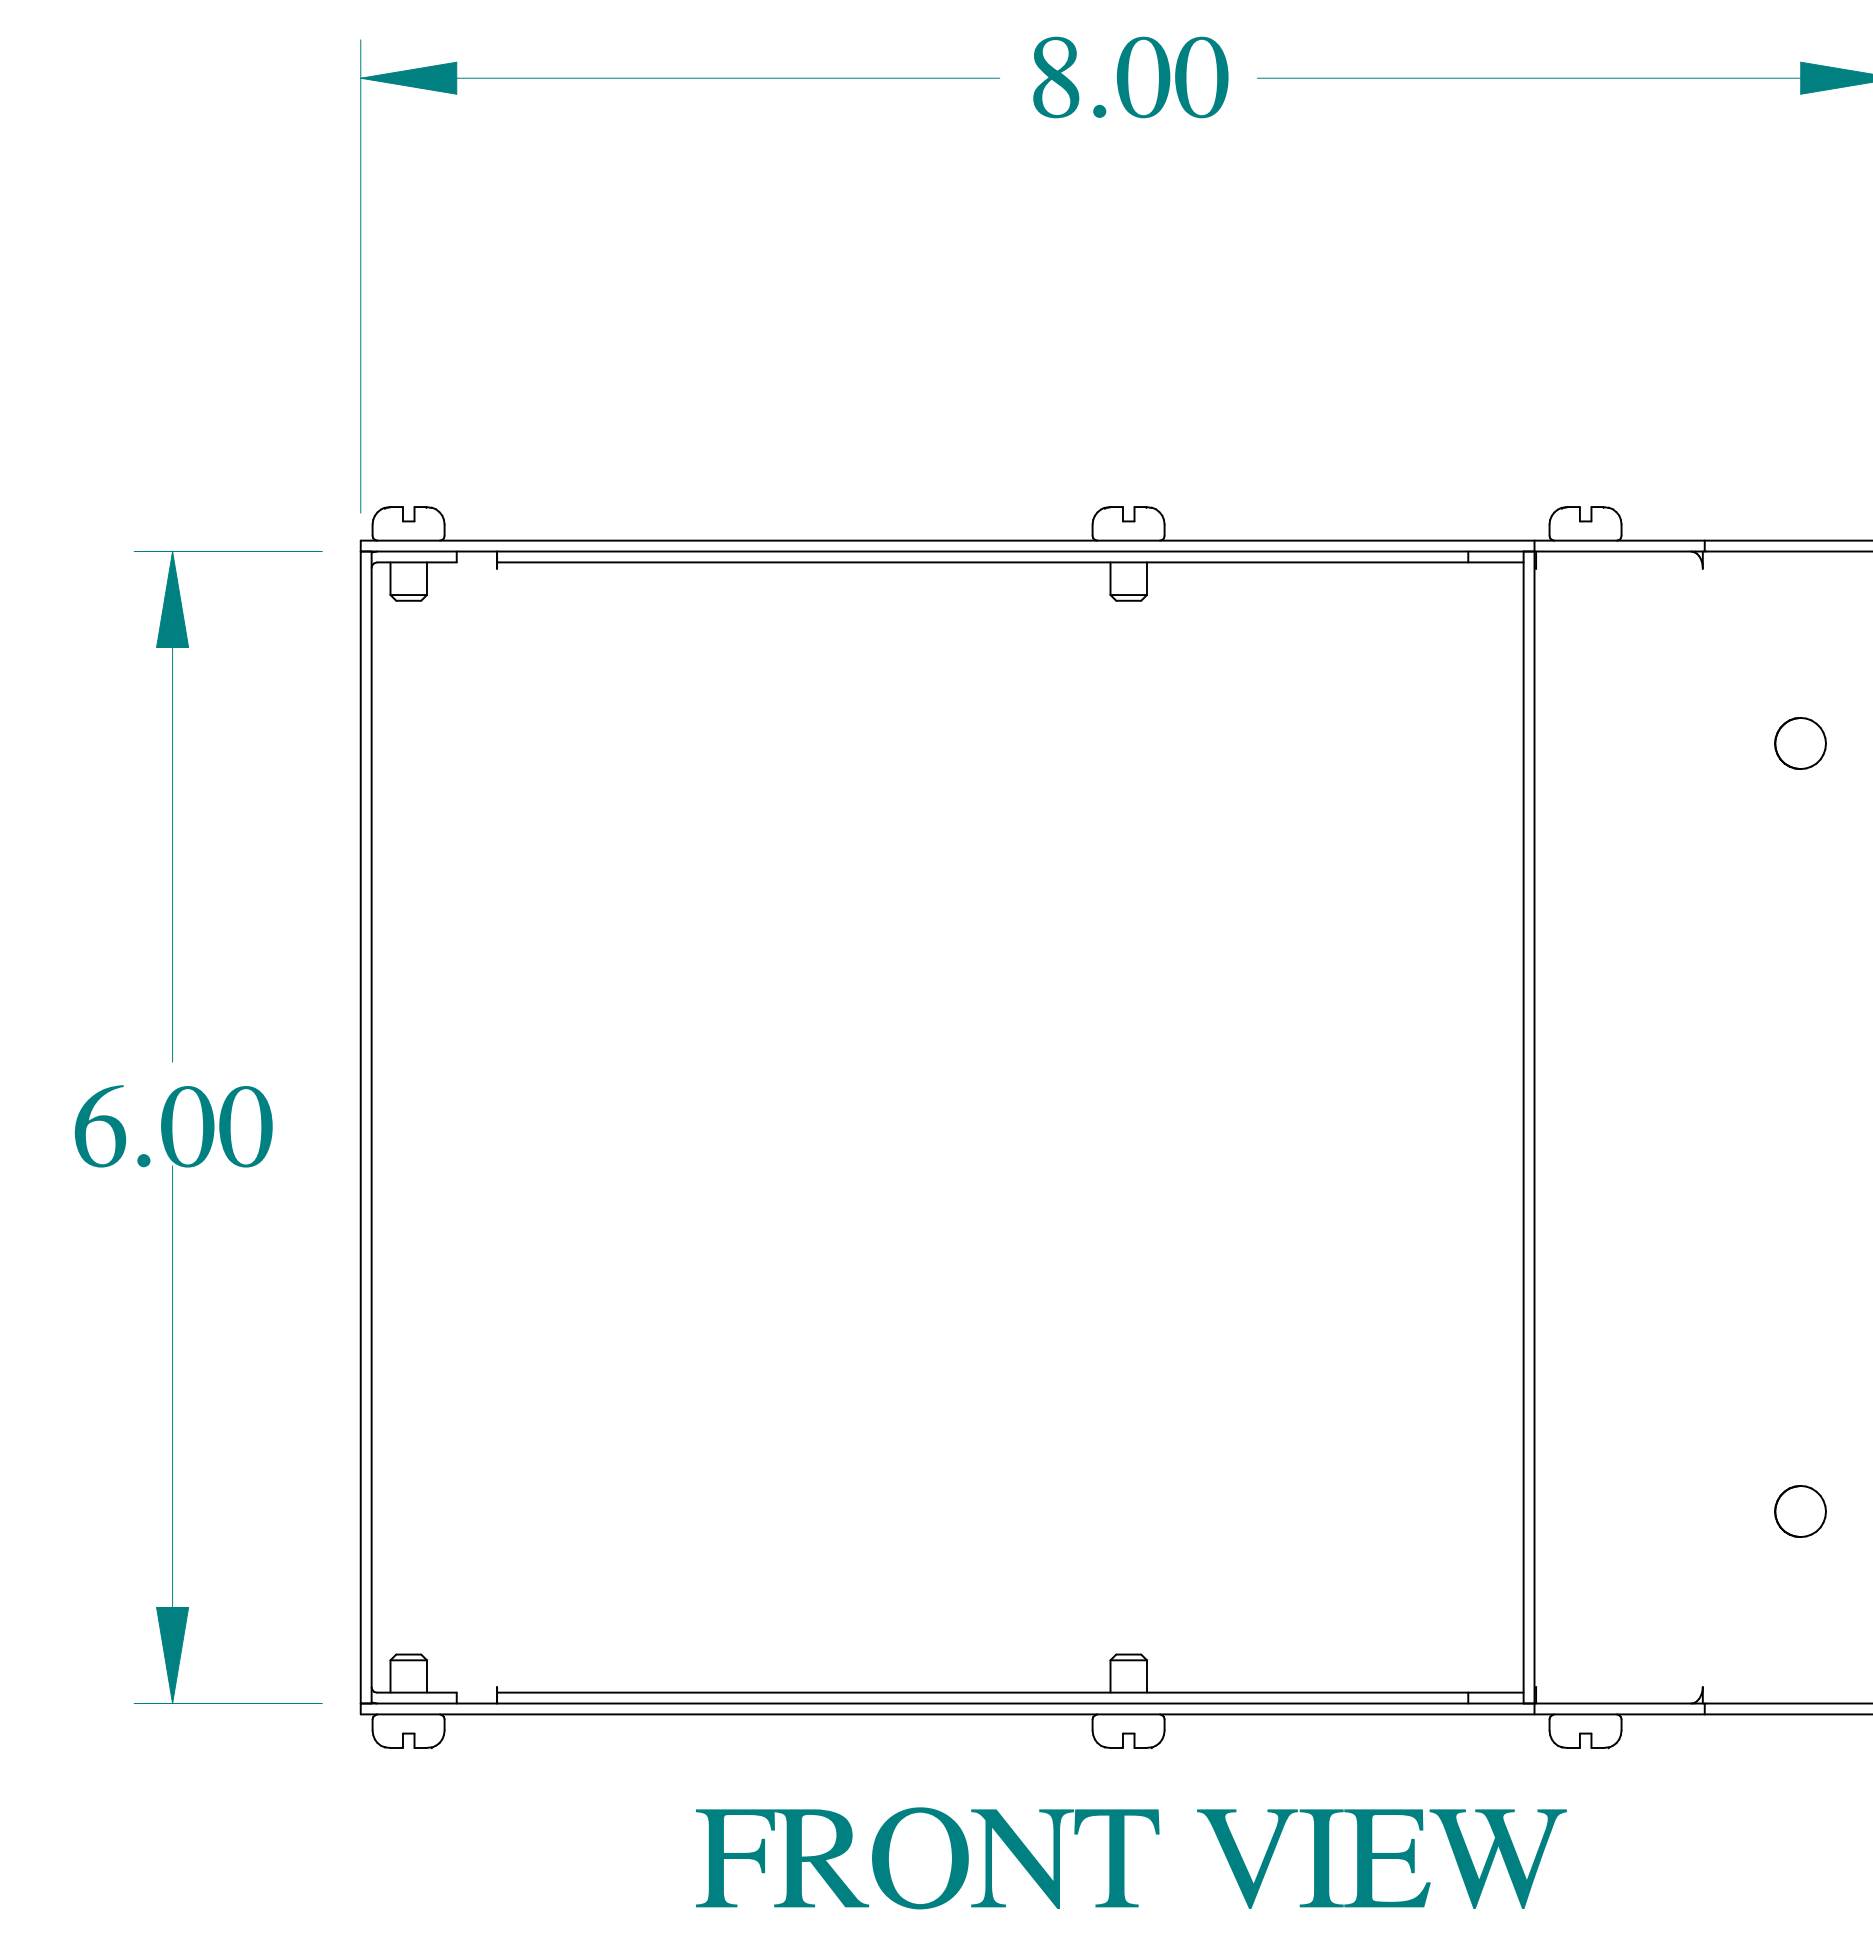

ISOMETRIC VIEWS

Data subject to change without notice.

Part # : CWEL690G Date : Jan. 16, 2020

Link: www.hamfmg.com/CWEL690G