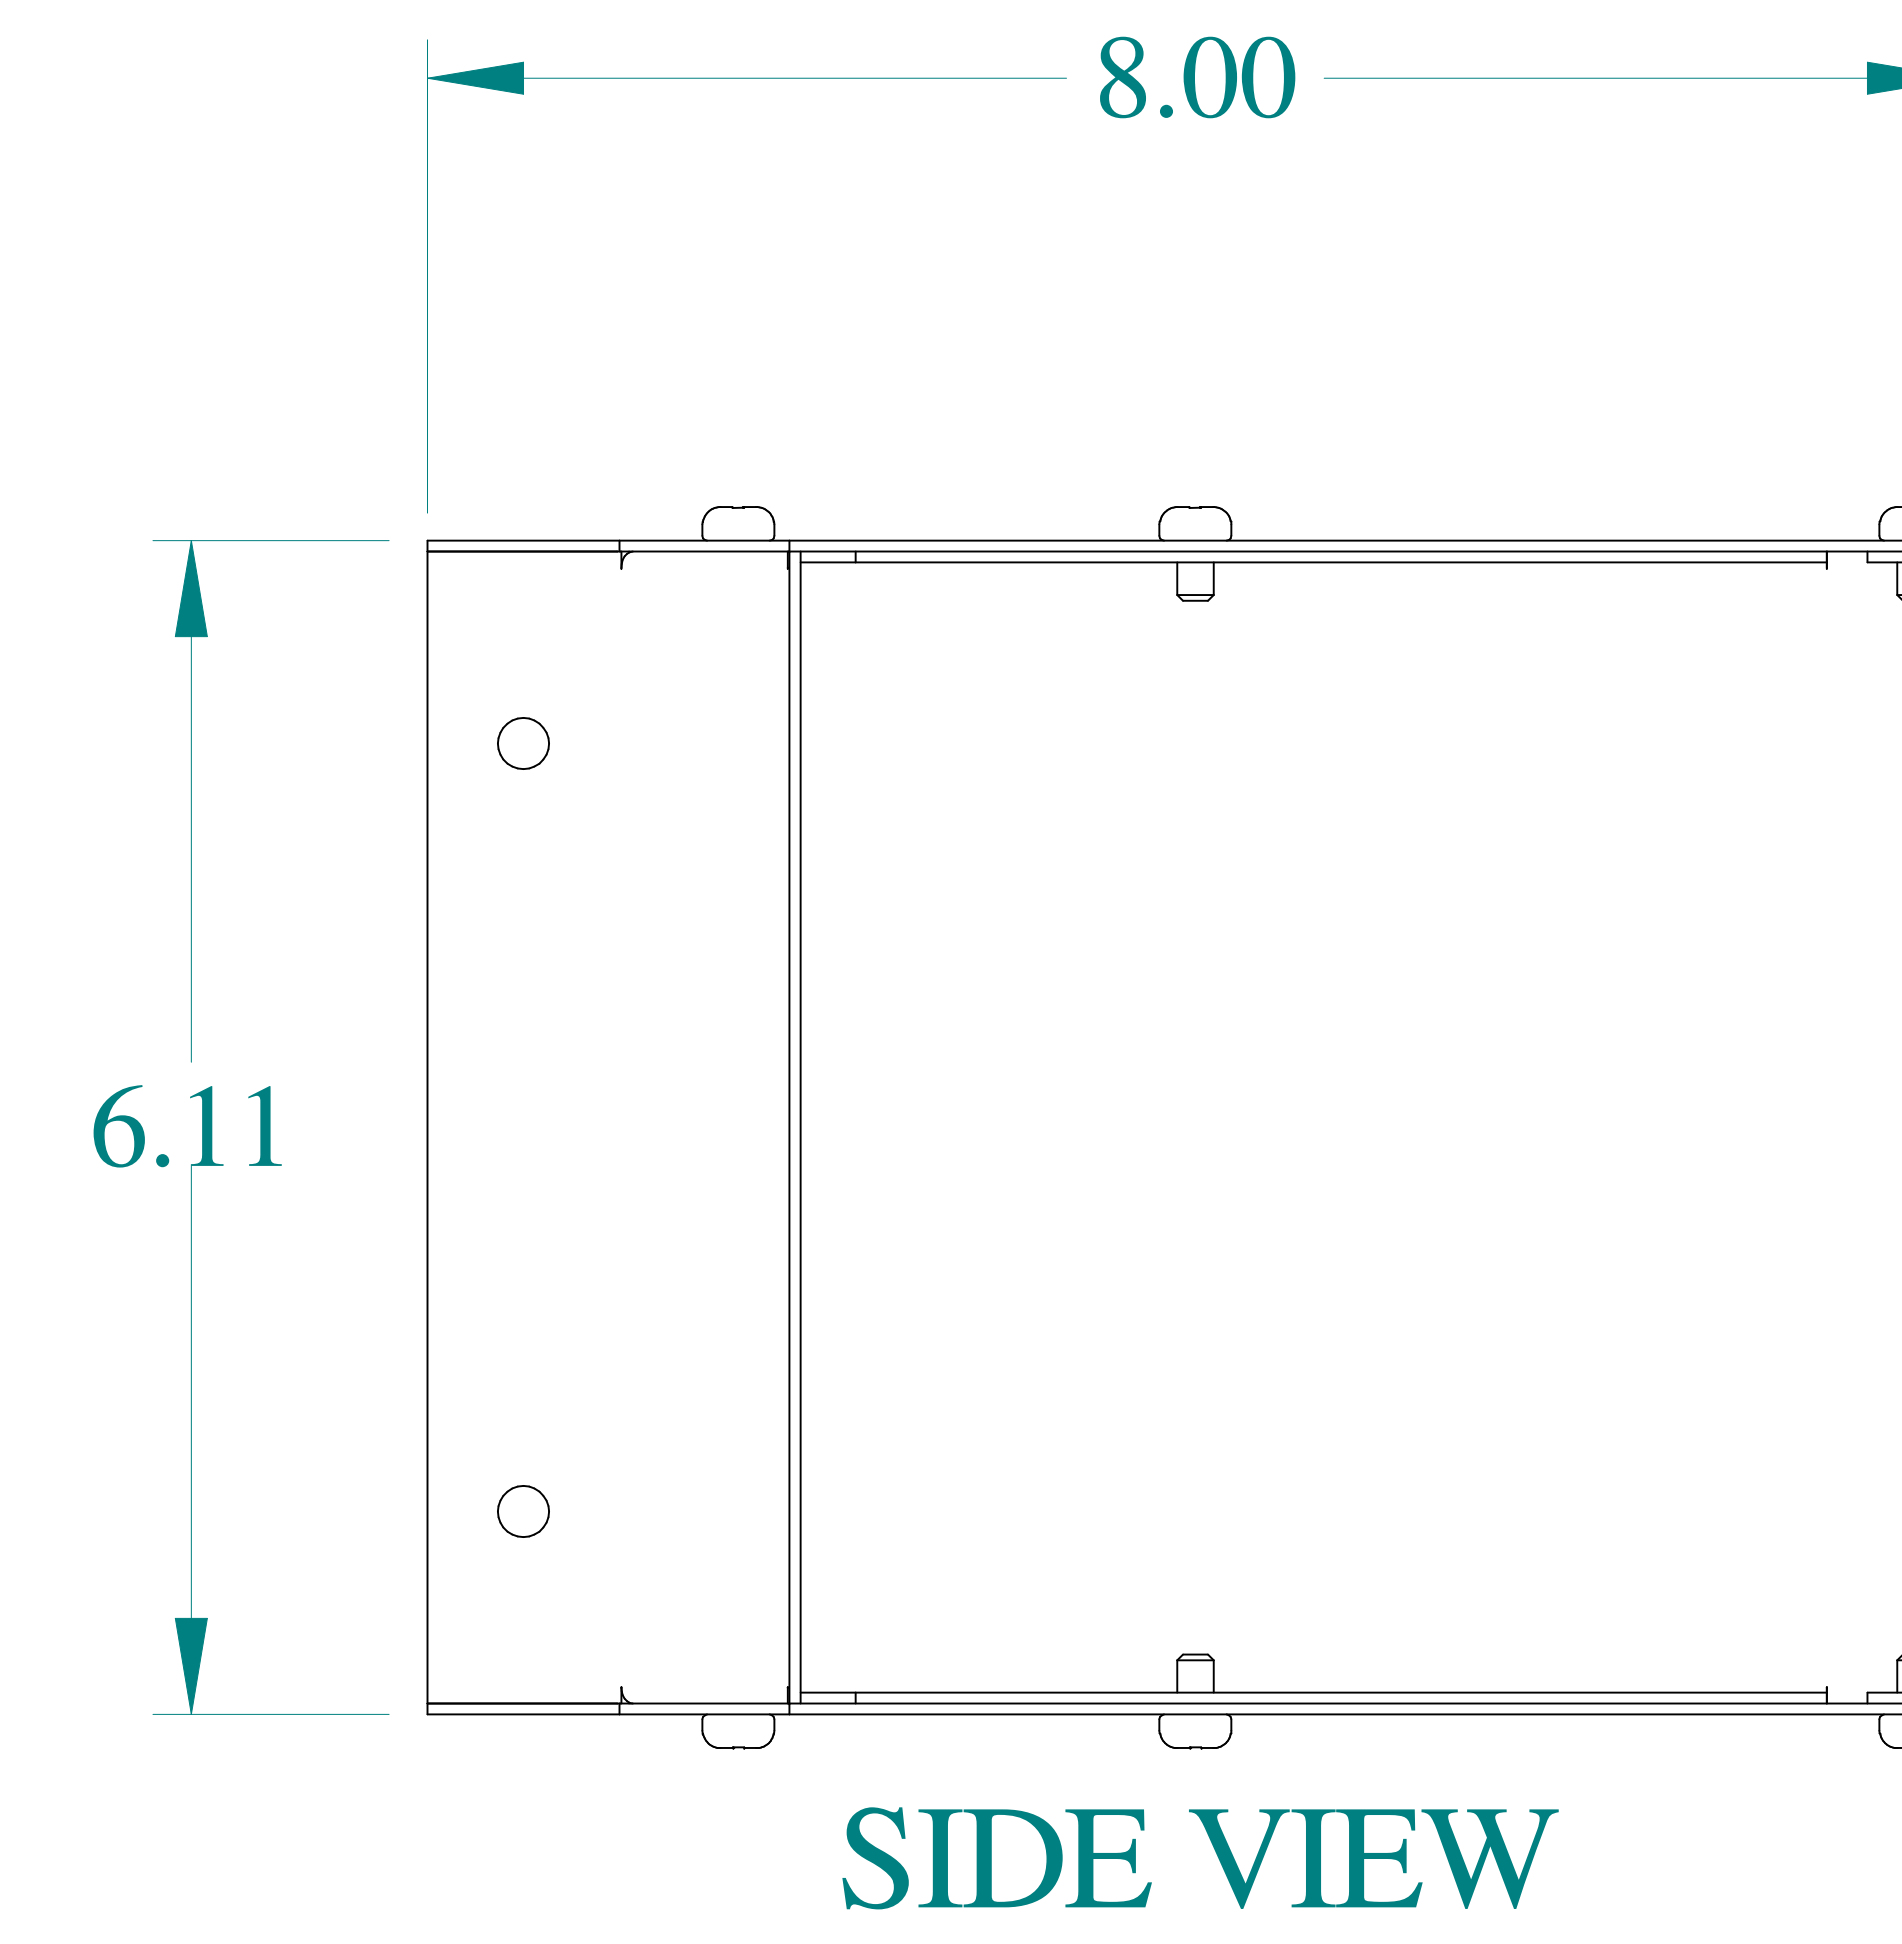

ISOMETRIC VIEWS

Data subject to change without notice.

Part # : CWEL690G Date : Jan. 16, 2020

Link: www.hamfmg.com/CWEL690G