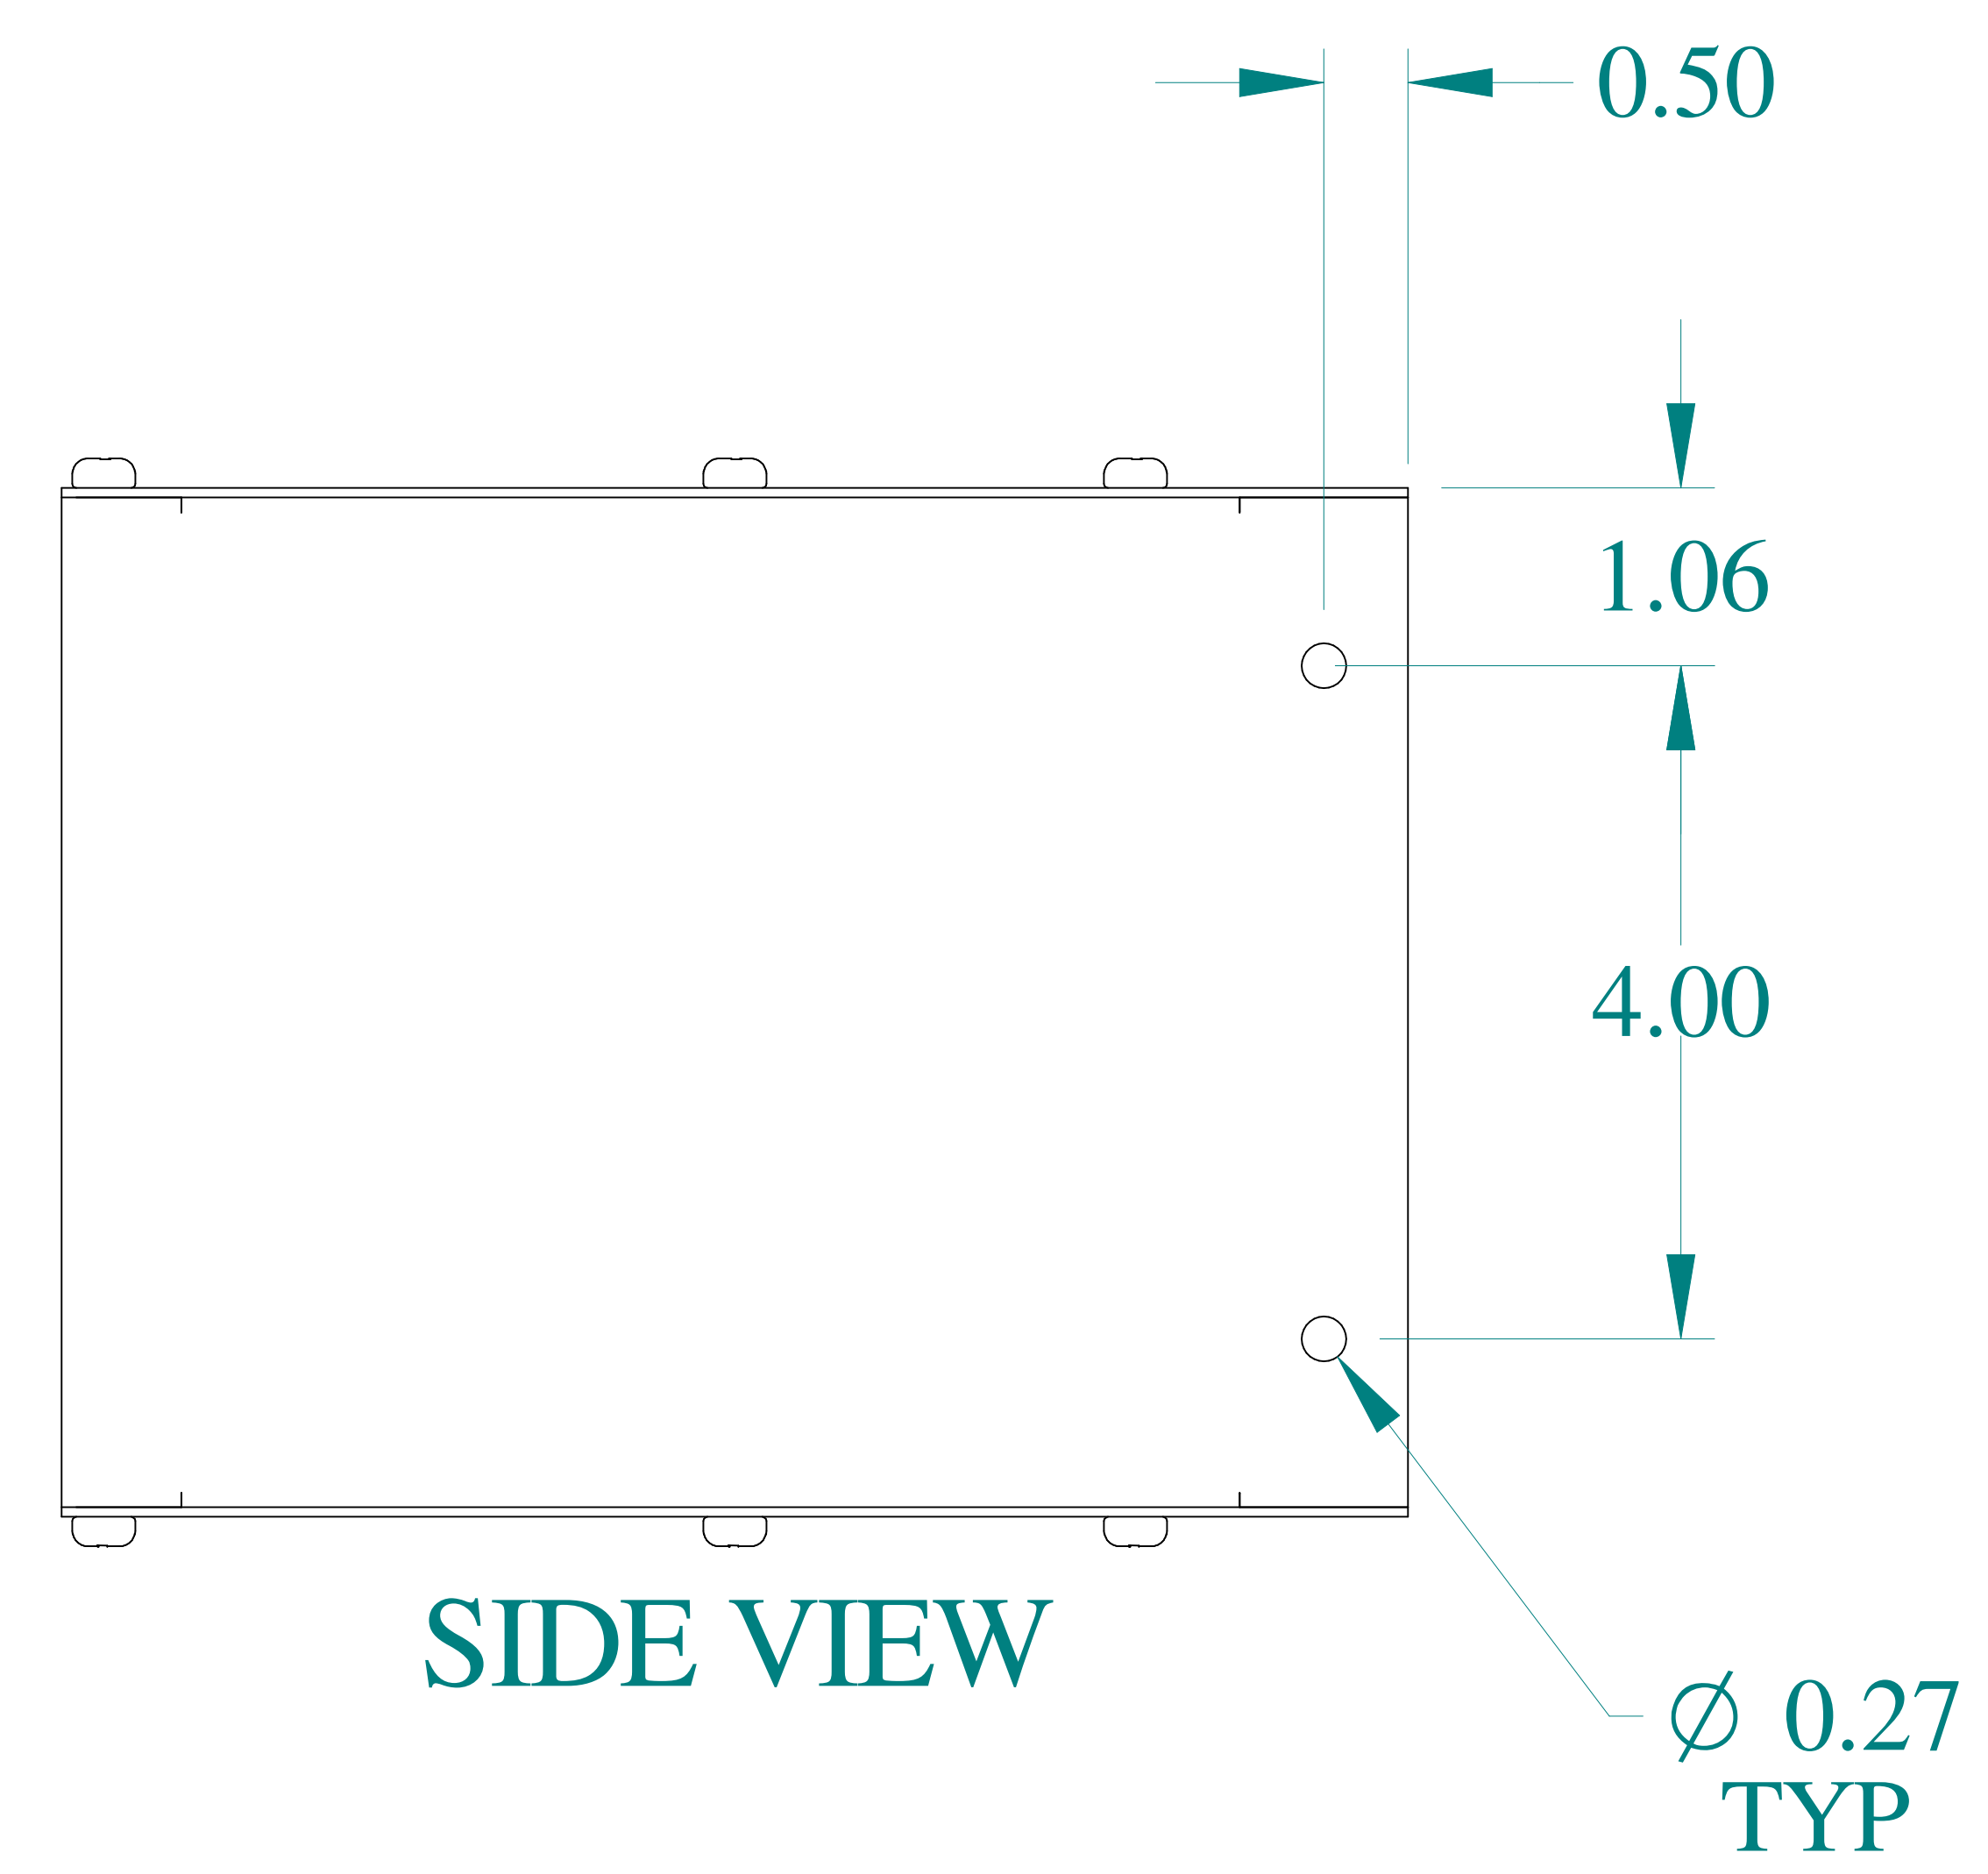

ISOMETRIC VIEWS

Data subject to change without notice.

Part # : CWEL690G Date : Jan. 16, 2020

Link: www.hamfmg.com/CWEL690G