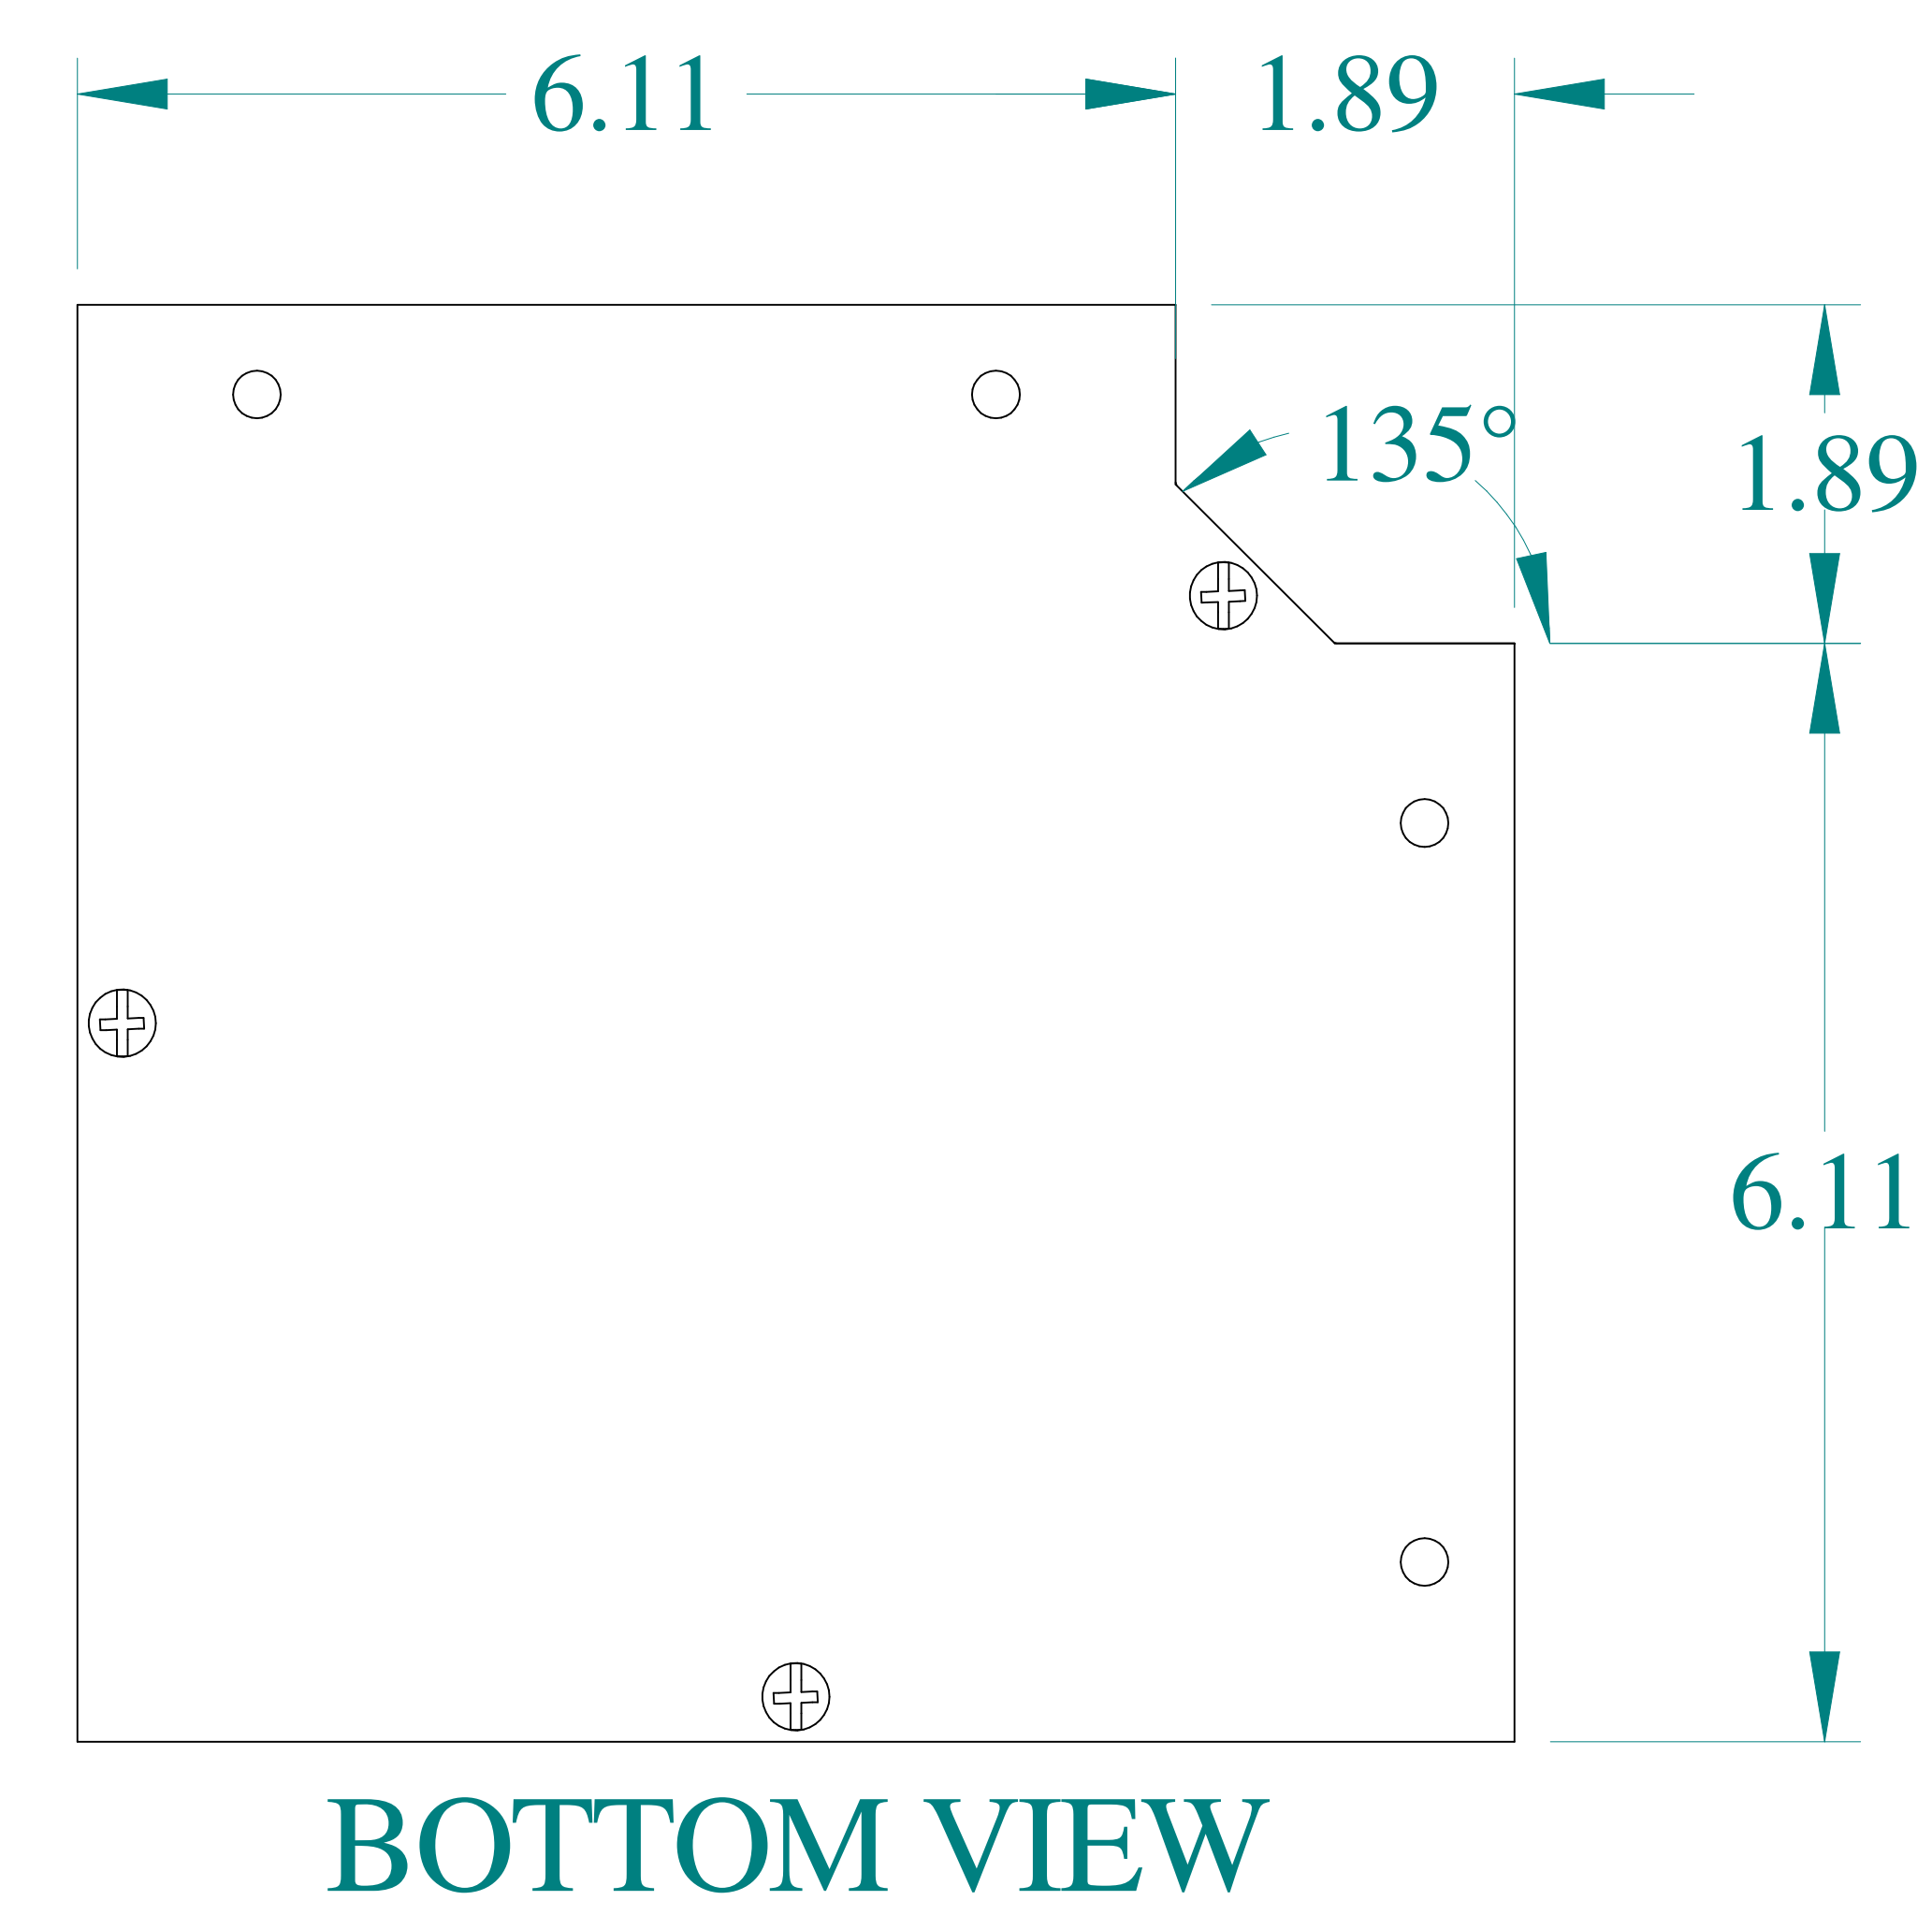

ISOMETRIC VIEWS

Data subject to change without notice.

Part # : CWEL690G Date : Jan. 16, 2020

Link: www.hamfmg.com/CWEL690G