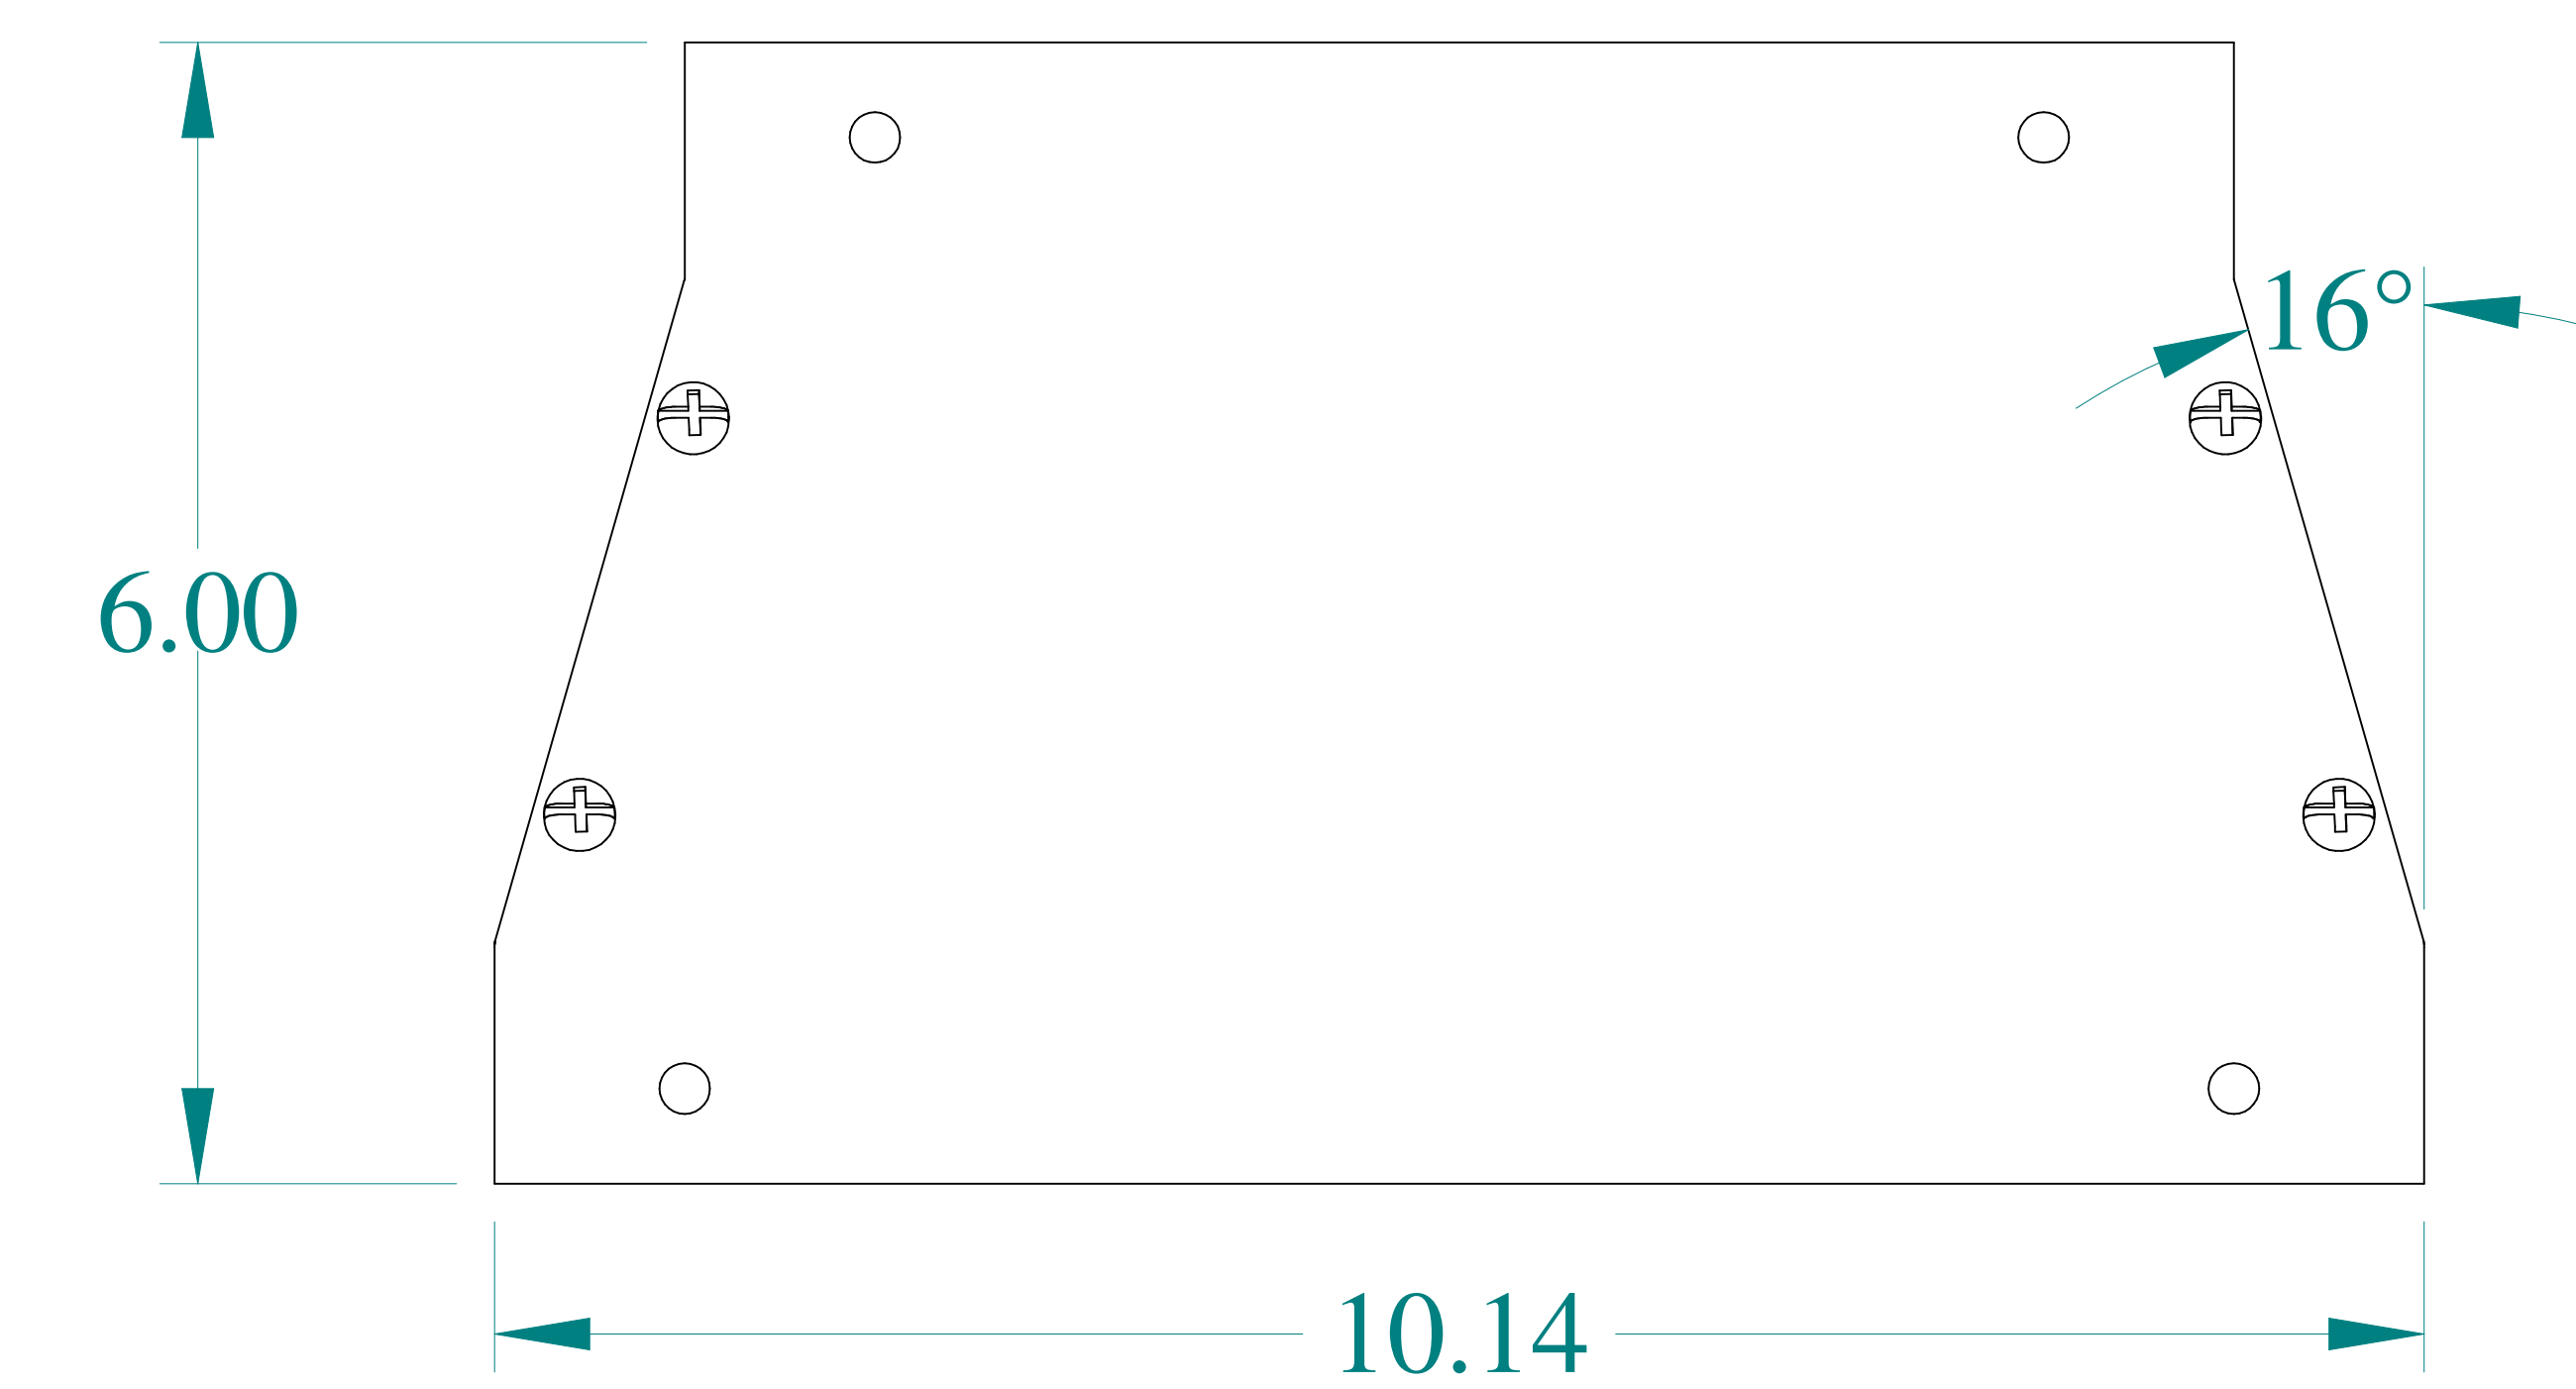

TOP VIEW

ISOMETRIC VIEWS

SIDE VIEW

FRONT VIEW

SIDE VIEW

BACK VIEW

BOTTOM VIEW

Data subject to change without notice.

Part #: CWRD108G Date: Jan. 22, 2020

Link: [www.hammmfg.com/CWRD108G](http://www.hammmfg.com/CWRD108G)