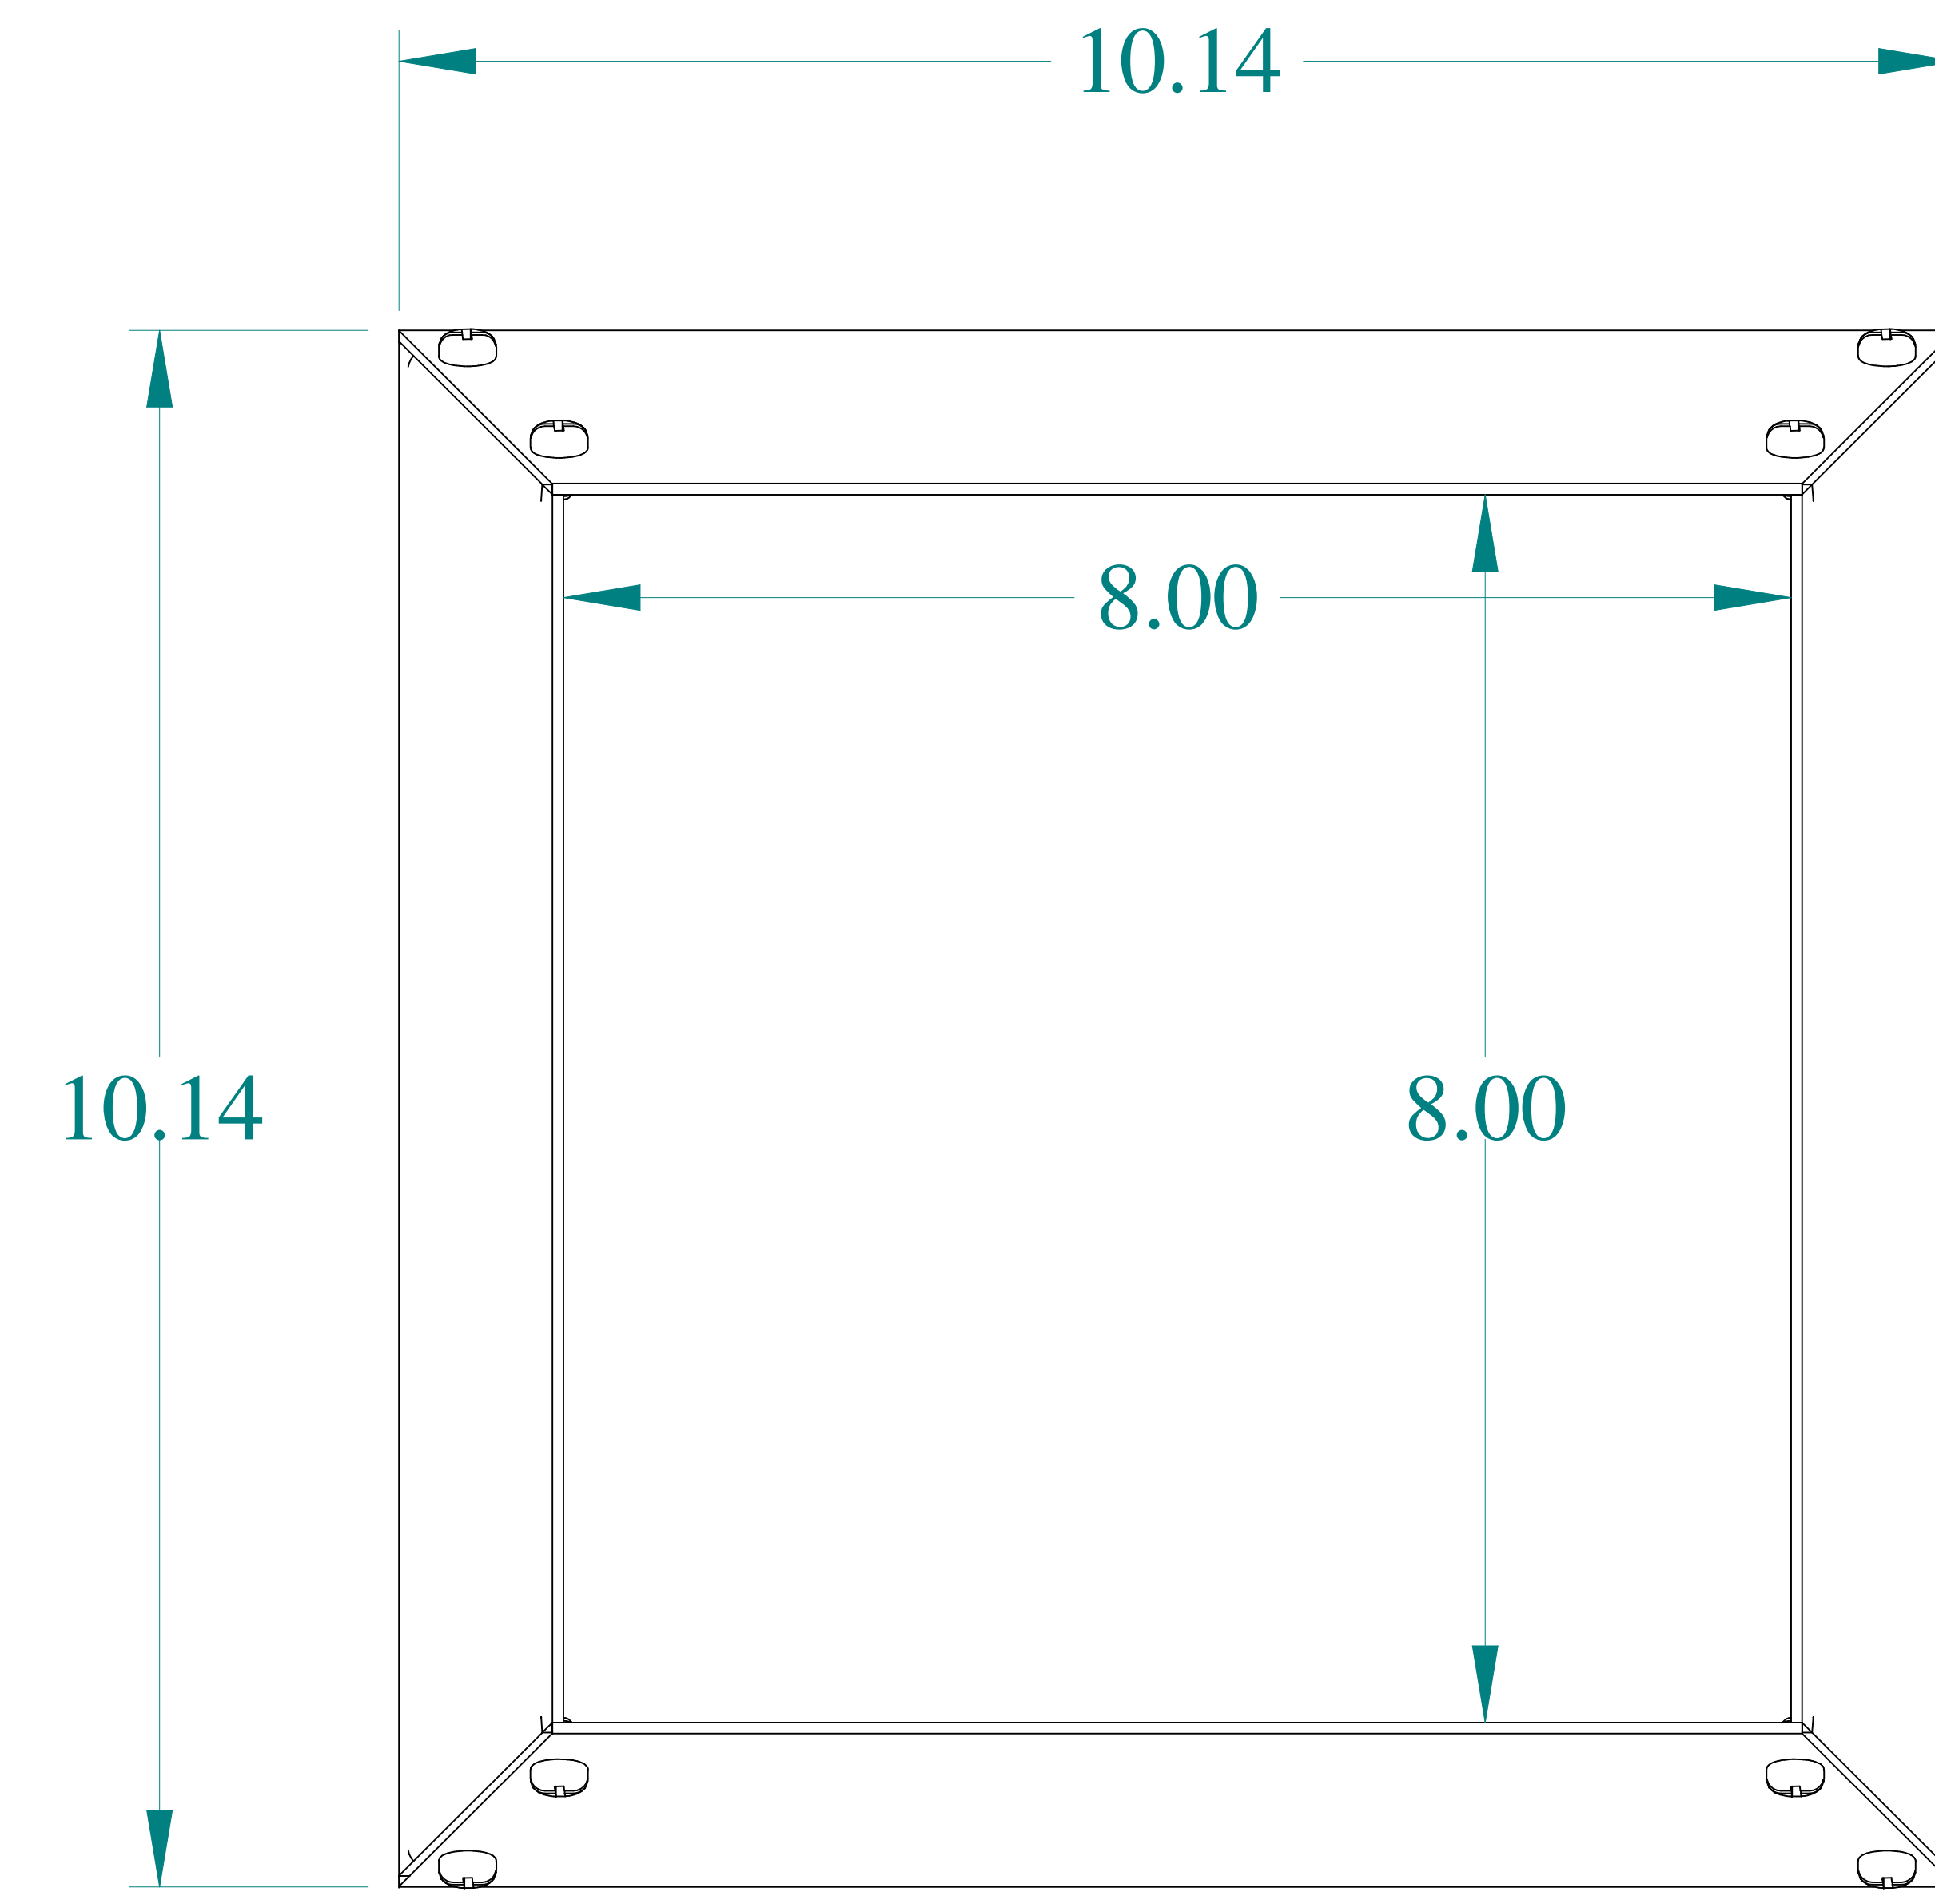

TOP VIEW

ISOMETRIC VIEWS

SIDE VIEW

FRONT VIEW

SIDE VIEW

BACK VIEW

BOTTOM VIEW

Data subject to change without notice.

Part #: CWRD108G Date: Jan. 22, 2020

Link: [www.hammmfg.com/CWRD108G](http://www.hammmfg.com/CWRD108G)