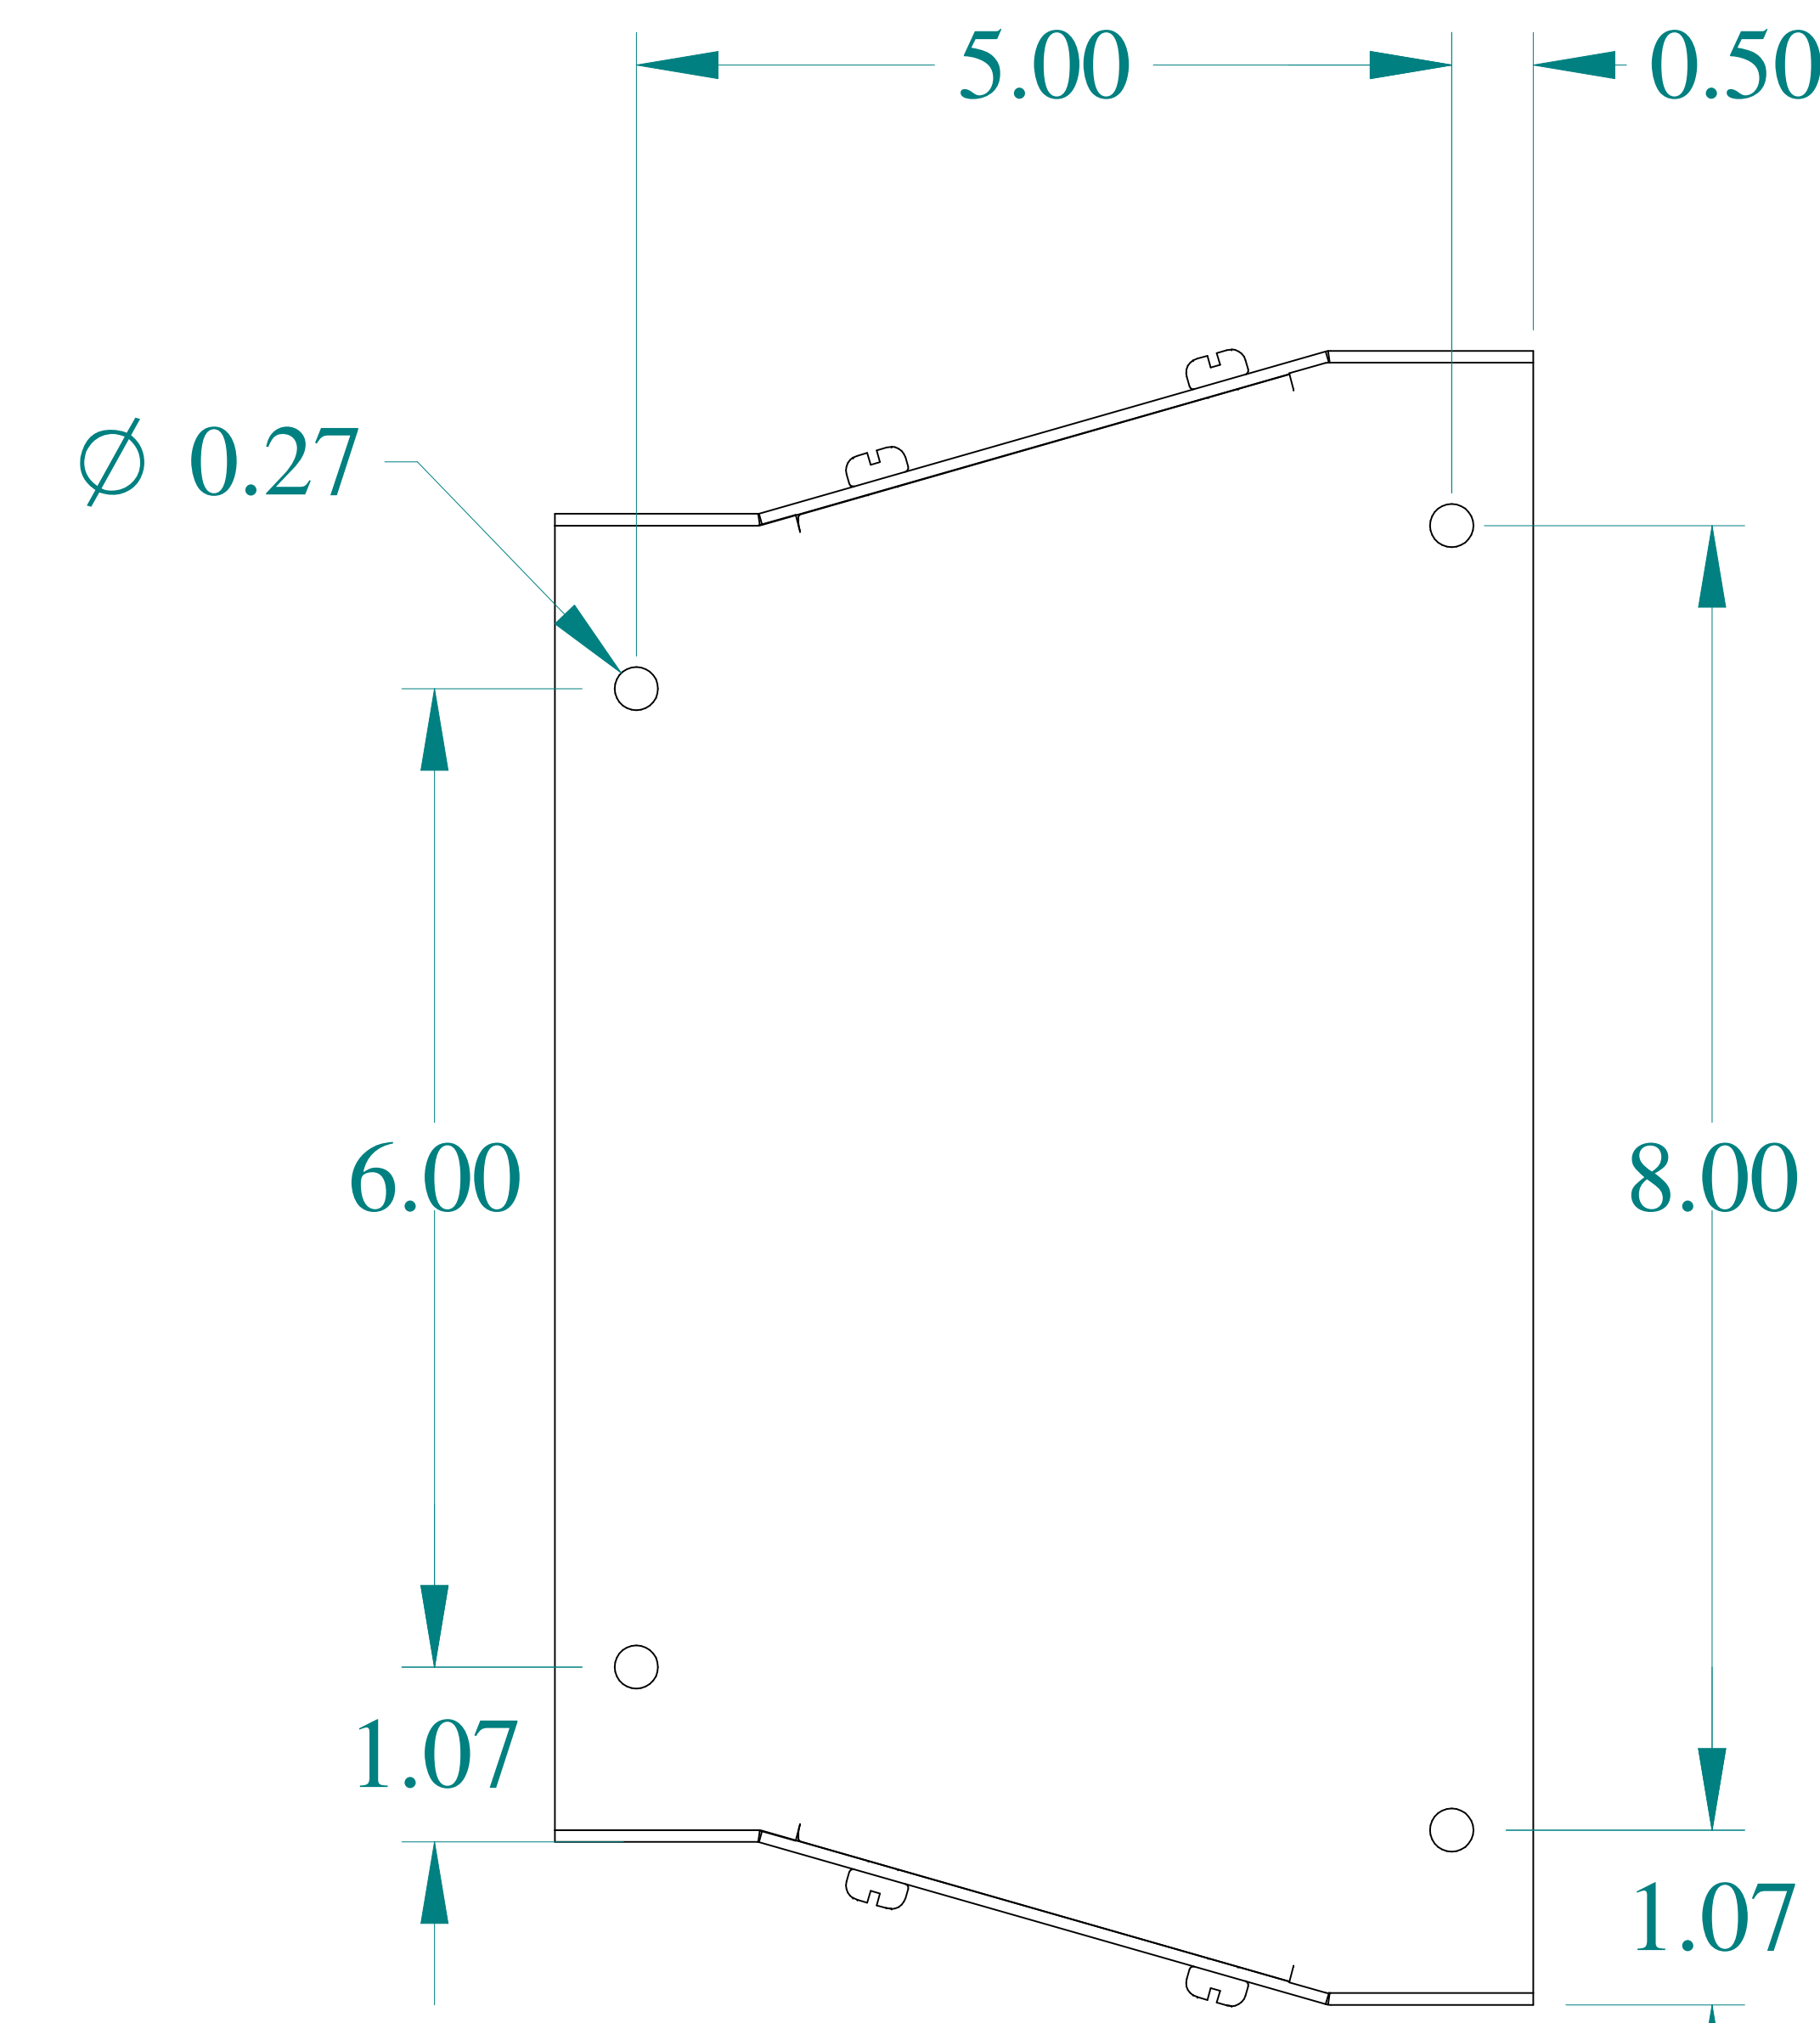

TOP VIEW

ISOMETRIC VIEWS

SIDE VIEW

FRONT VIEW

SIDE VIEW

BACK VIEW

BOTTOM VIEW

Data subject to change without notice.

Part #: CWRD108G Date: Jan. 22, 2020

Link: [www.hammmfg.com/CWRD108G](http://www.hammmfg.com/CWRD108G)