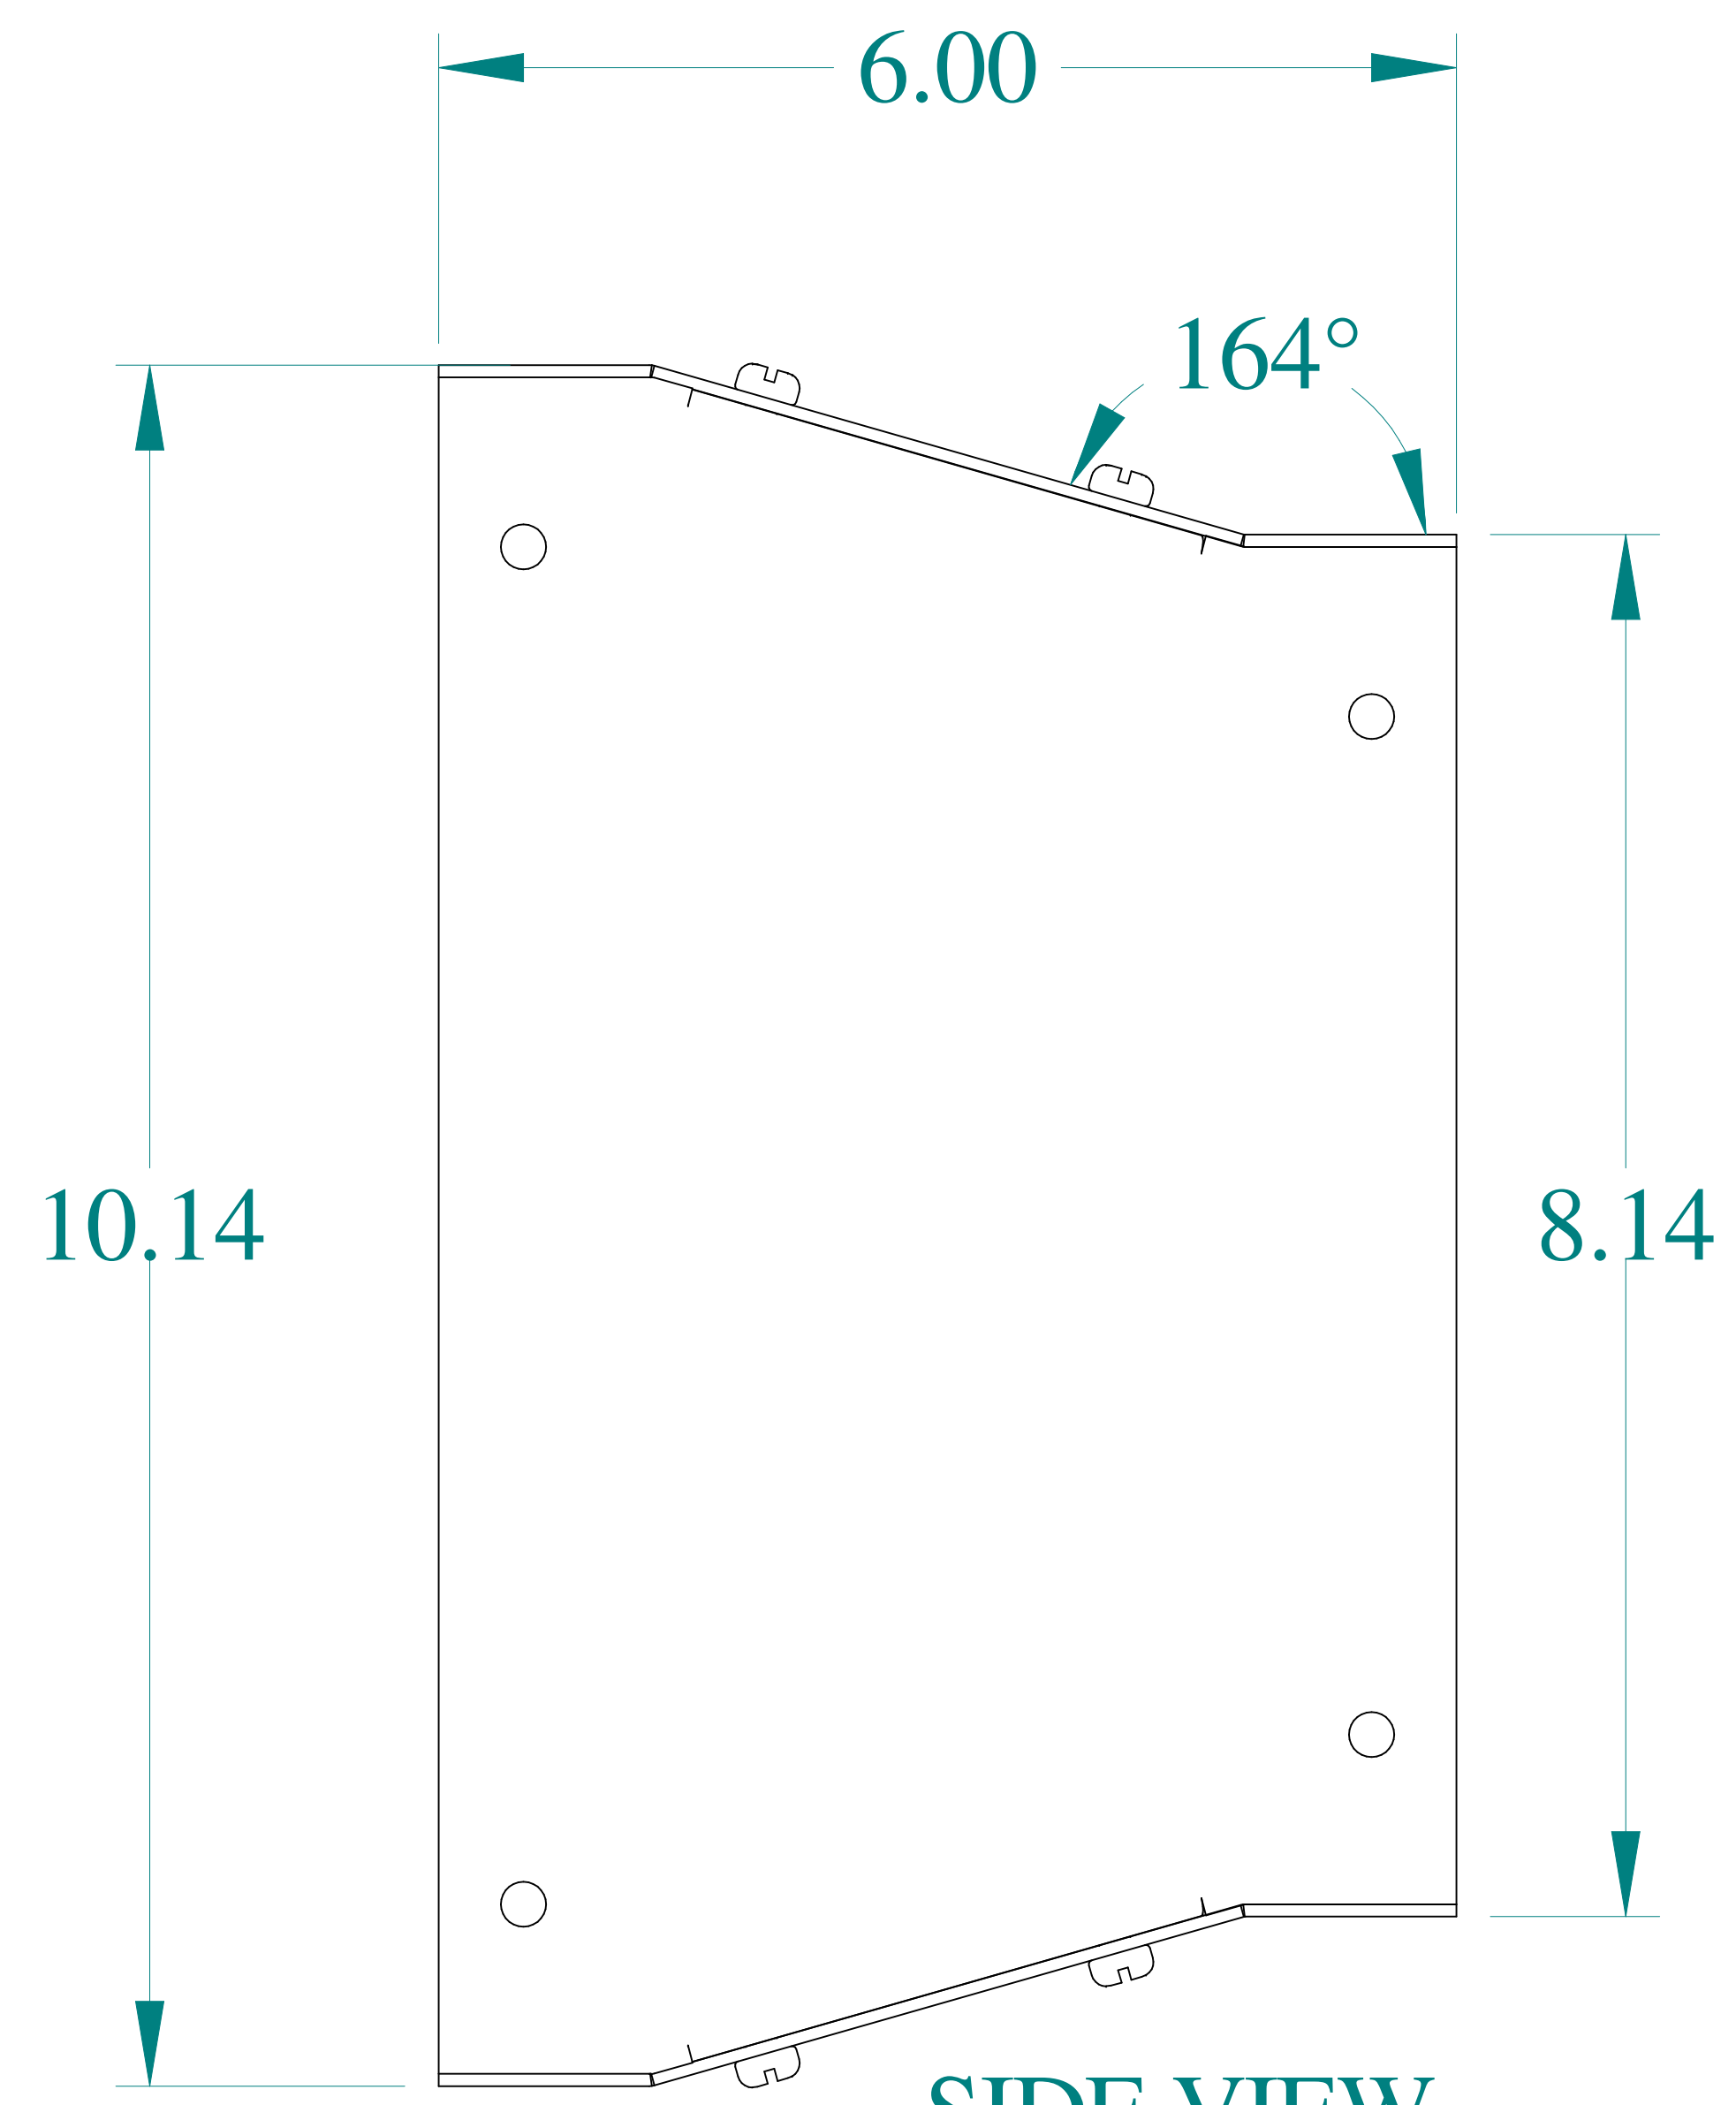

TOP VIEW

ISOMETRIC VIEWS

SIDE VIEW

FRONT VIEW

SIDE VIEW

BACK VIEW

BOTTOM VIEW

Data subject to change without notice.

Part #: CWRD108G Date: Jan. 22, 2020

Link: [www.hammmfg.com/CWRD108G](http://www.hammmfg.com/CWRD108G)