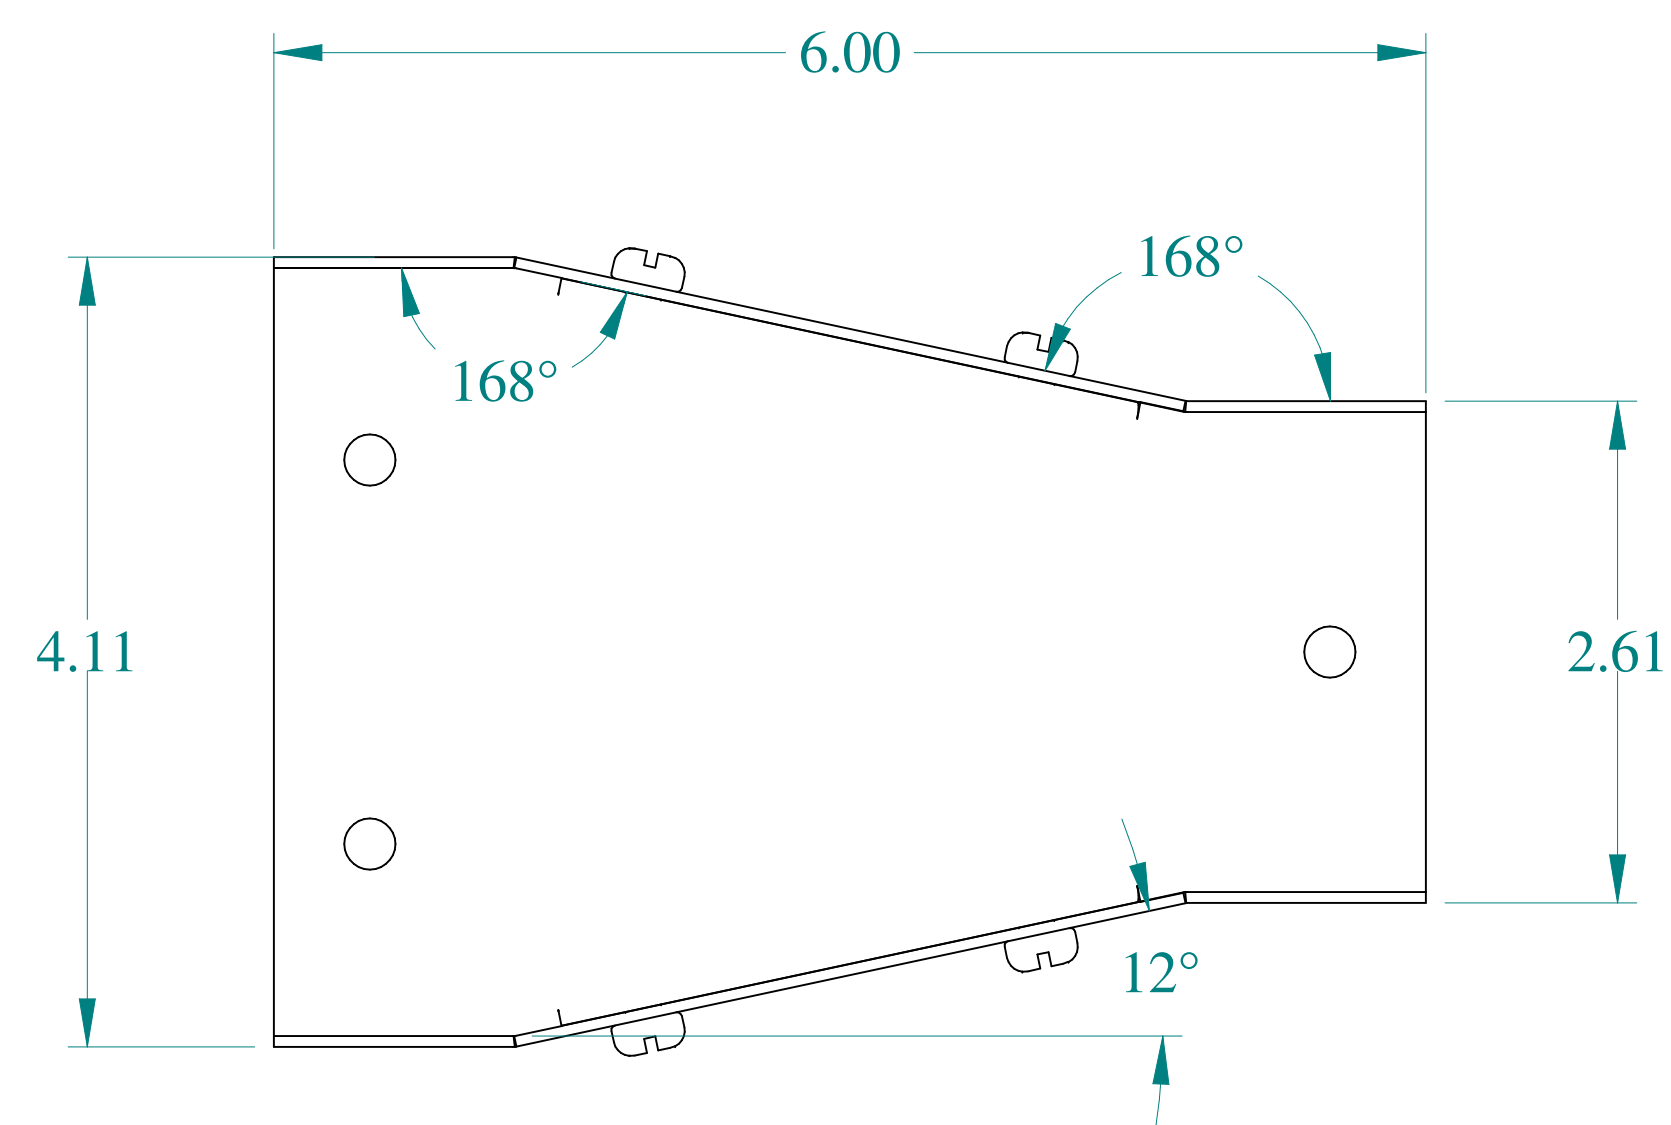

TOP VIEW

ISOMETRIC VIEWS

SIDE VIEW

FRONT VIEW

SIDE VIEW

BACK VIEW

BOTTOM VIEW

Data subject to change without notice.

Part # : CWRD42G

Date : Jan. 22, 2020

Link: [www.hamfmg.com/CWRD42G](http://www.hamfmg.com/CWRD42G)