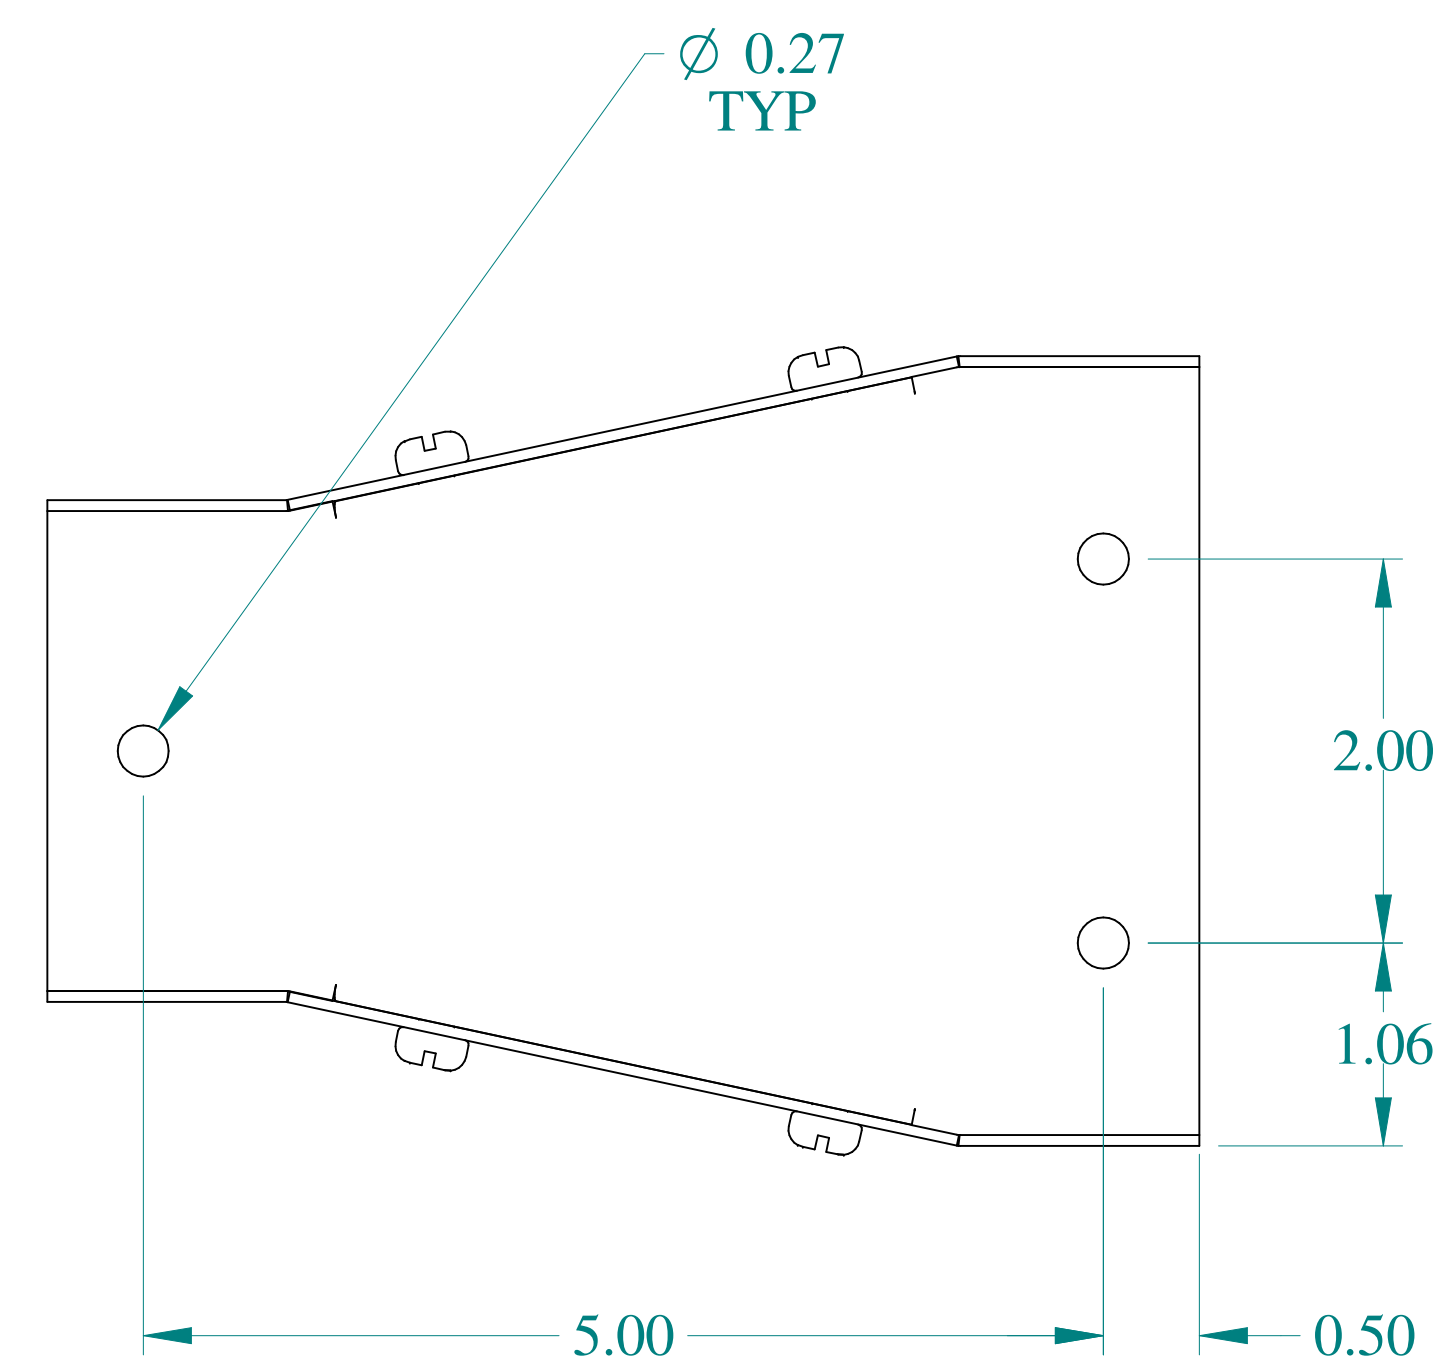

TOP VIEW

ISOMETRIC VIEWS

SIDE VIEW

FRONT VIEW

SIDE VIEW

BACK VIEW

BOTTOM VIEW

Data subject to change without notice.

Part # : CWRD42G

Date : Jan. 22, 2020

Link: [www.hamfmg.com/CWRD42G](http://www.hamfmg.com/CWRD42G)