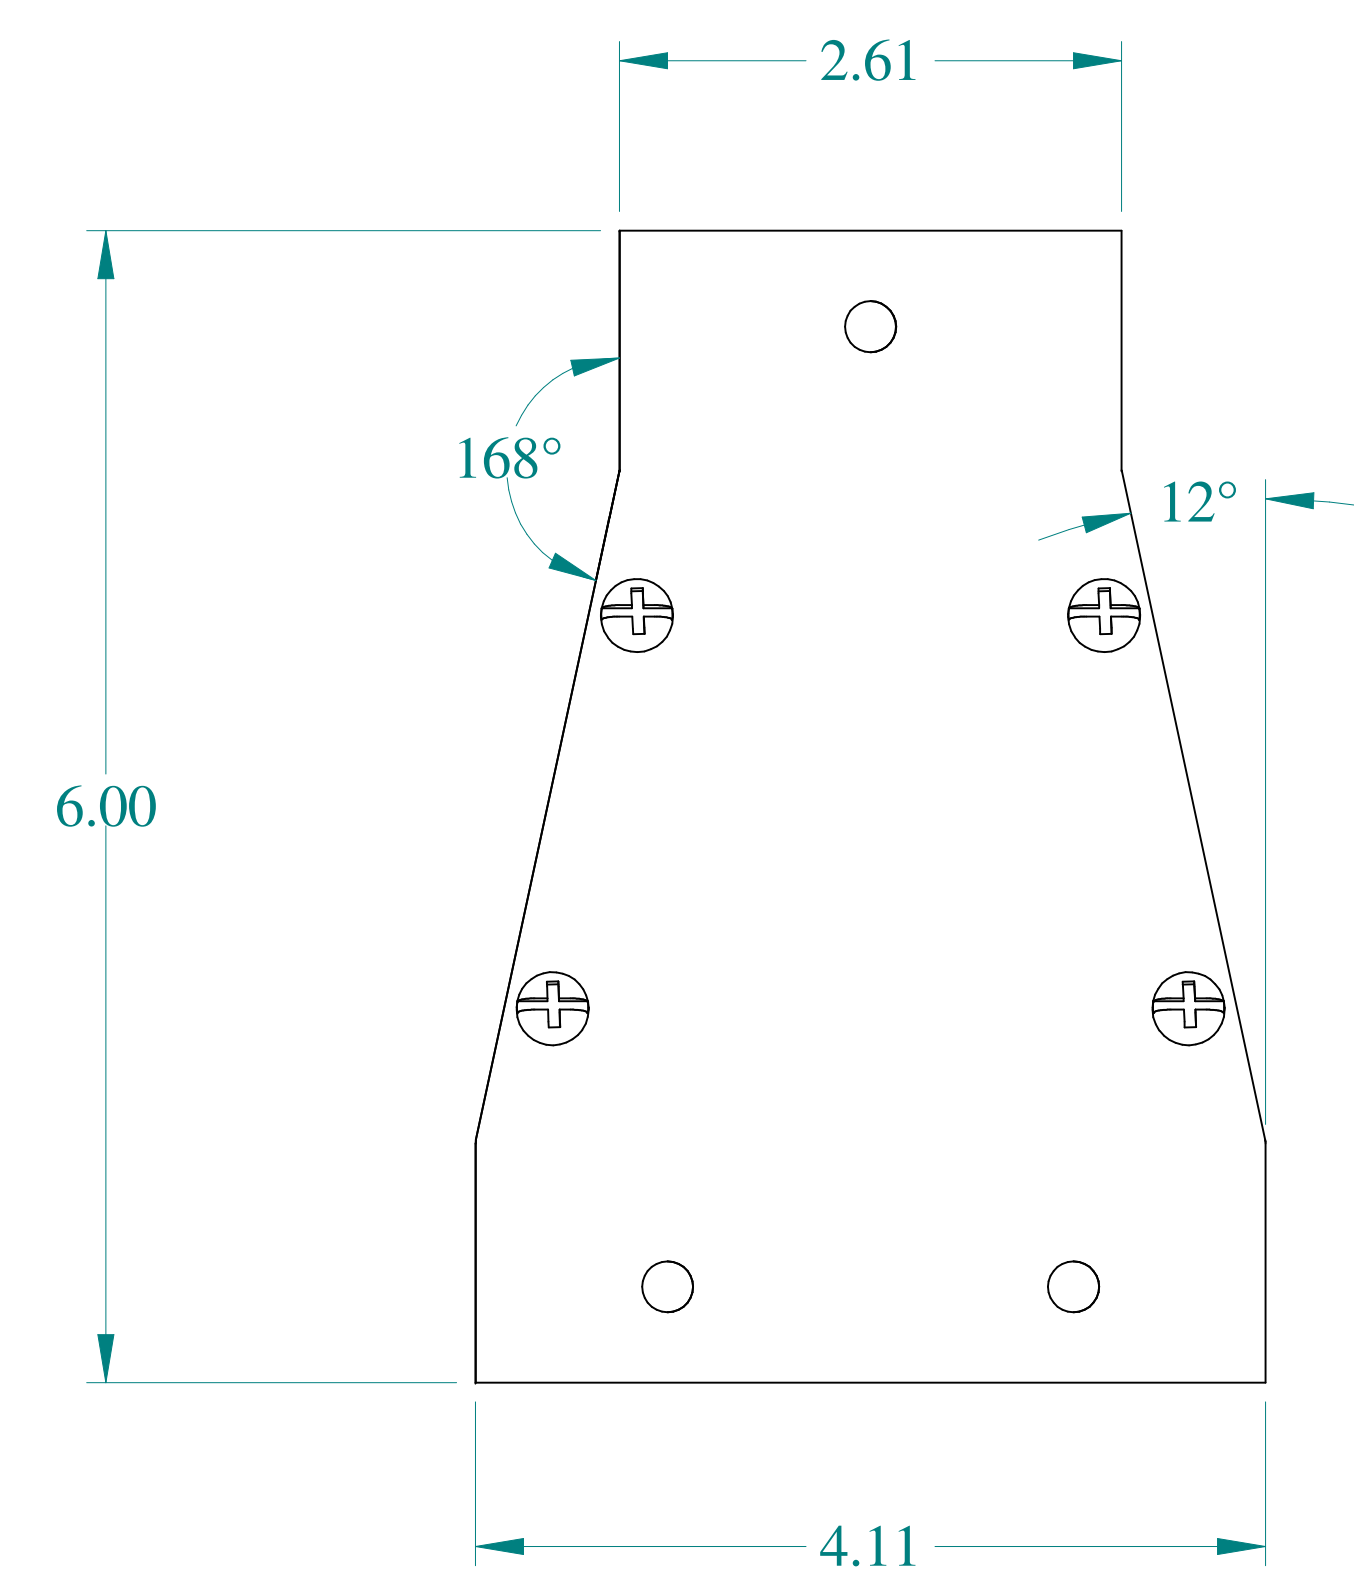

TOP VIEW

ISOMETRIC VIEWS

SIDE VIEW

FRONT VIEW

SIDE VIEW

BACK VIEW

BOTTOM VIEW

Data subject to change without notice.

Part # : CWRD42G

Date : Jan. 22, 2020

Link: [www.hamfmg.com/CWRD42G](http://www.hamfmg.com/CWRD42G)