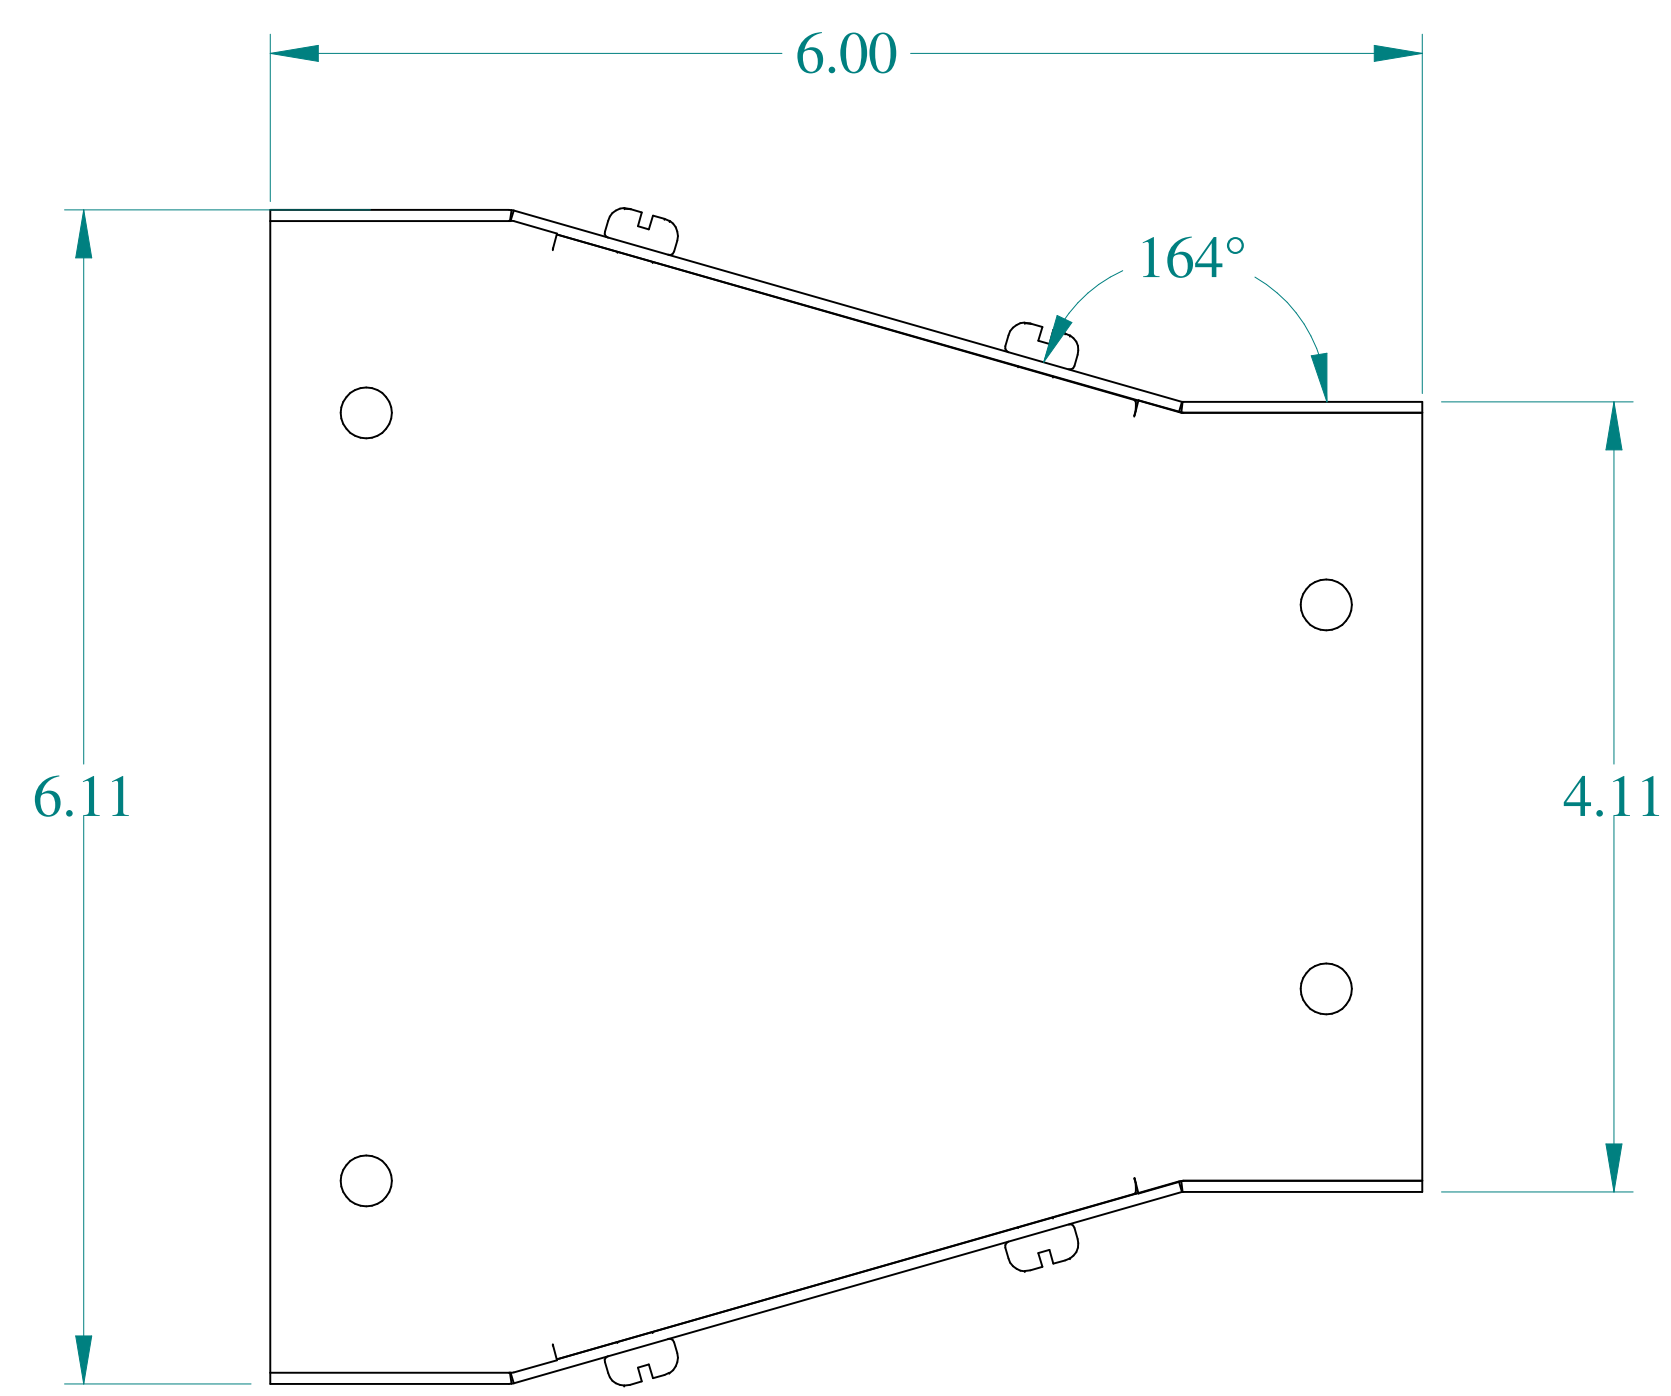

TOP VIEW

ISOMETRIC VIEWS

SIDE VIEW

FRONT VIEW

SIDE VIEW

BACK VIEW

BOTTOM VIEW

Data subject to change without notice.

Part # : CWRD64G

Date : Jan. 22, 2020

Link: www.hammmfg.com/CWRD64G