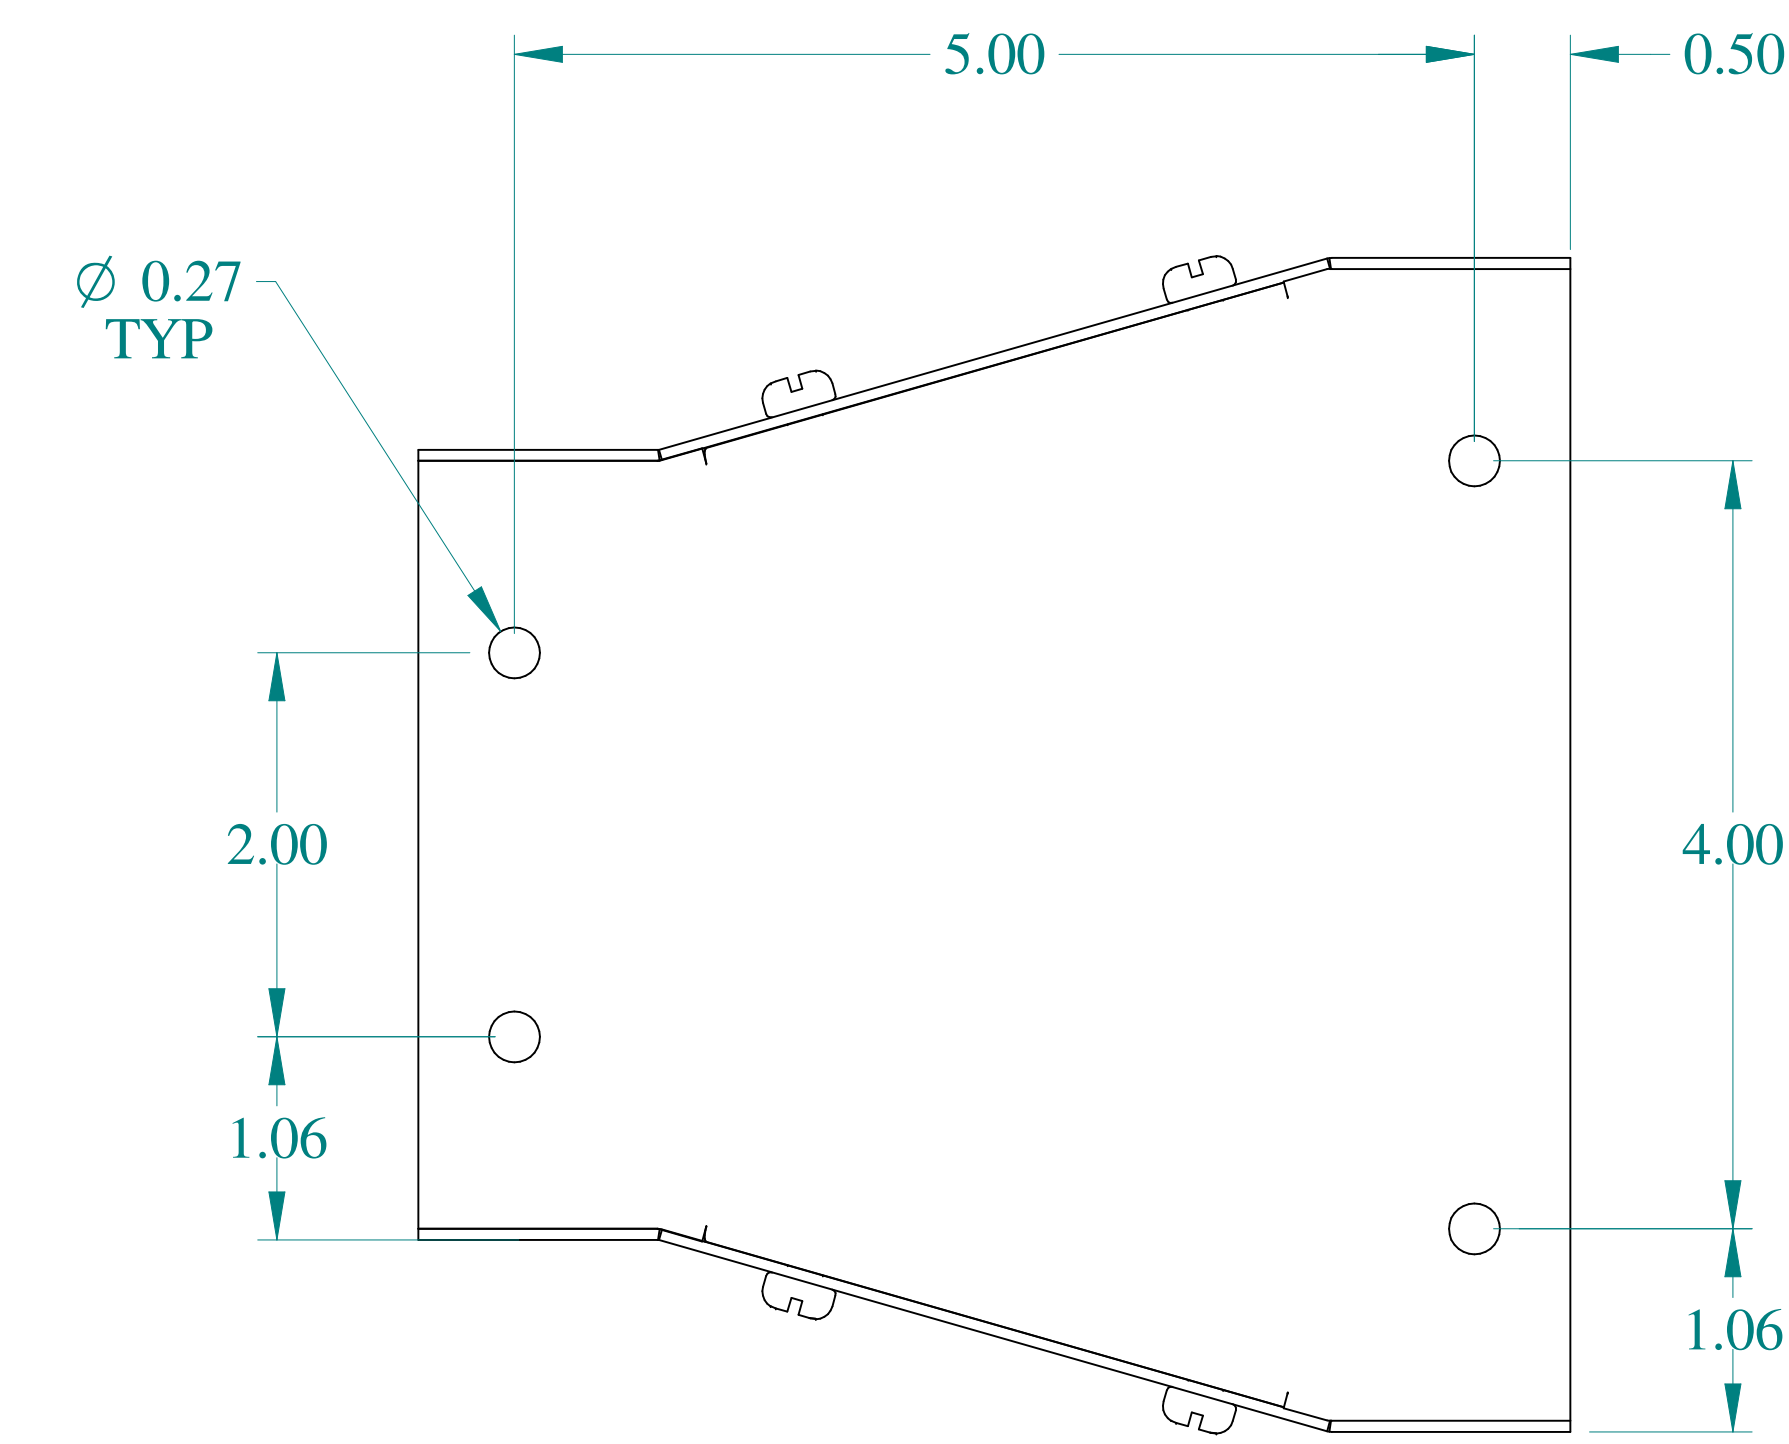

TOP VIEW

ISOMETRIC VIEWS

SIDE VIEW

FRONT VIEW

SIDE VIEW

BACK VIEW

BOTTOM VIEW

Data subject to change without notice.

Part # : CWRD64G

Date : Jan. 22, 2020

Link: www.hammmfg.com/CWRD64G