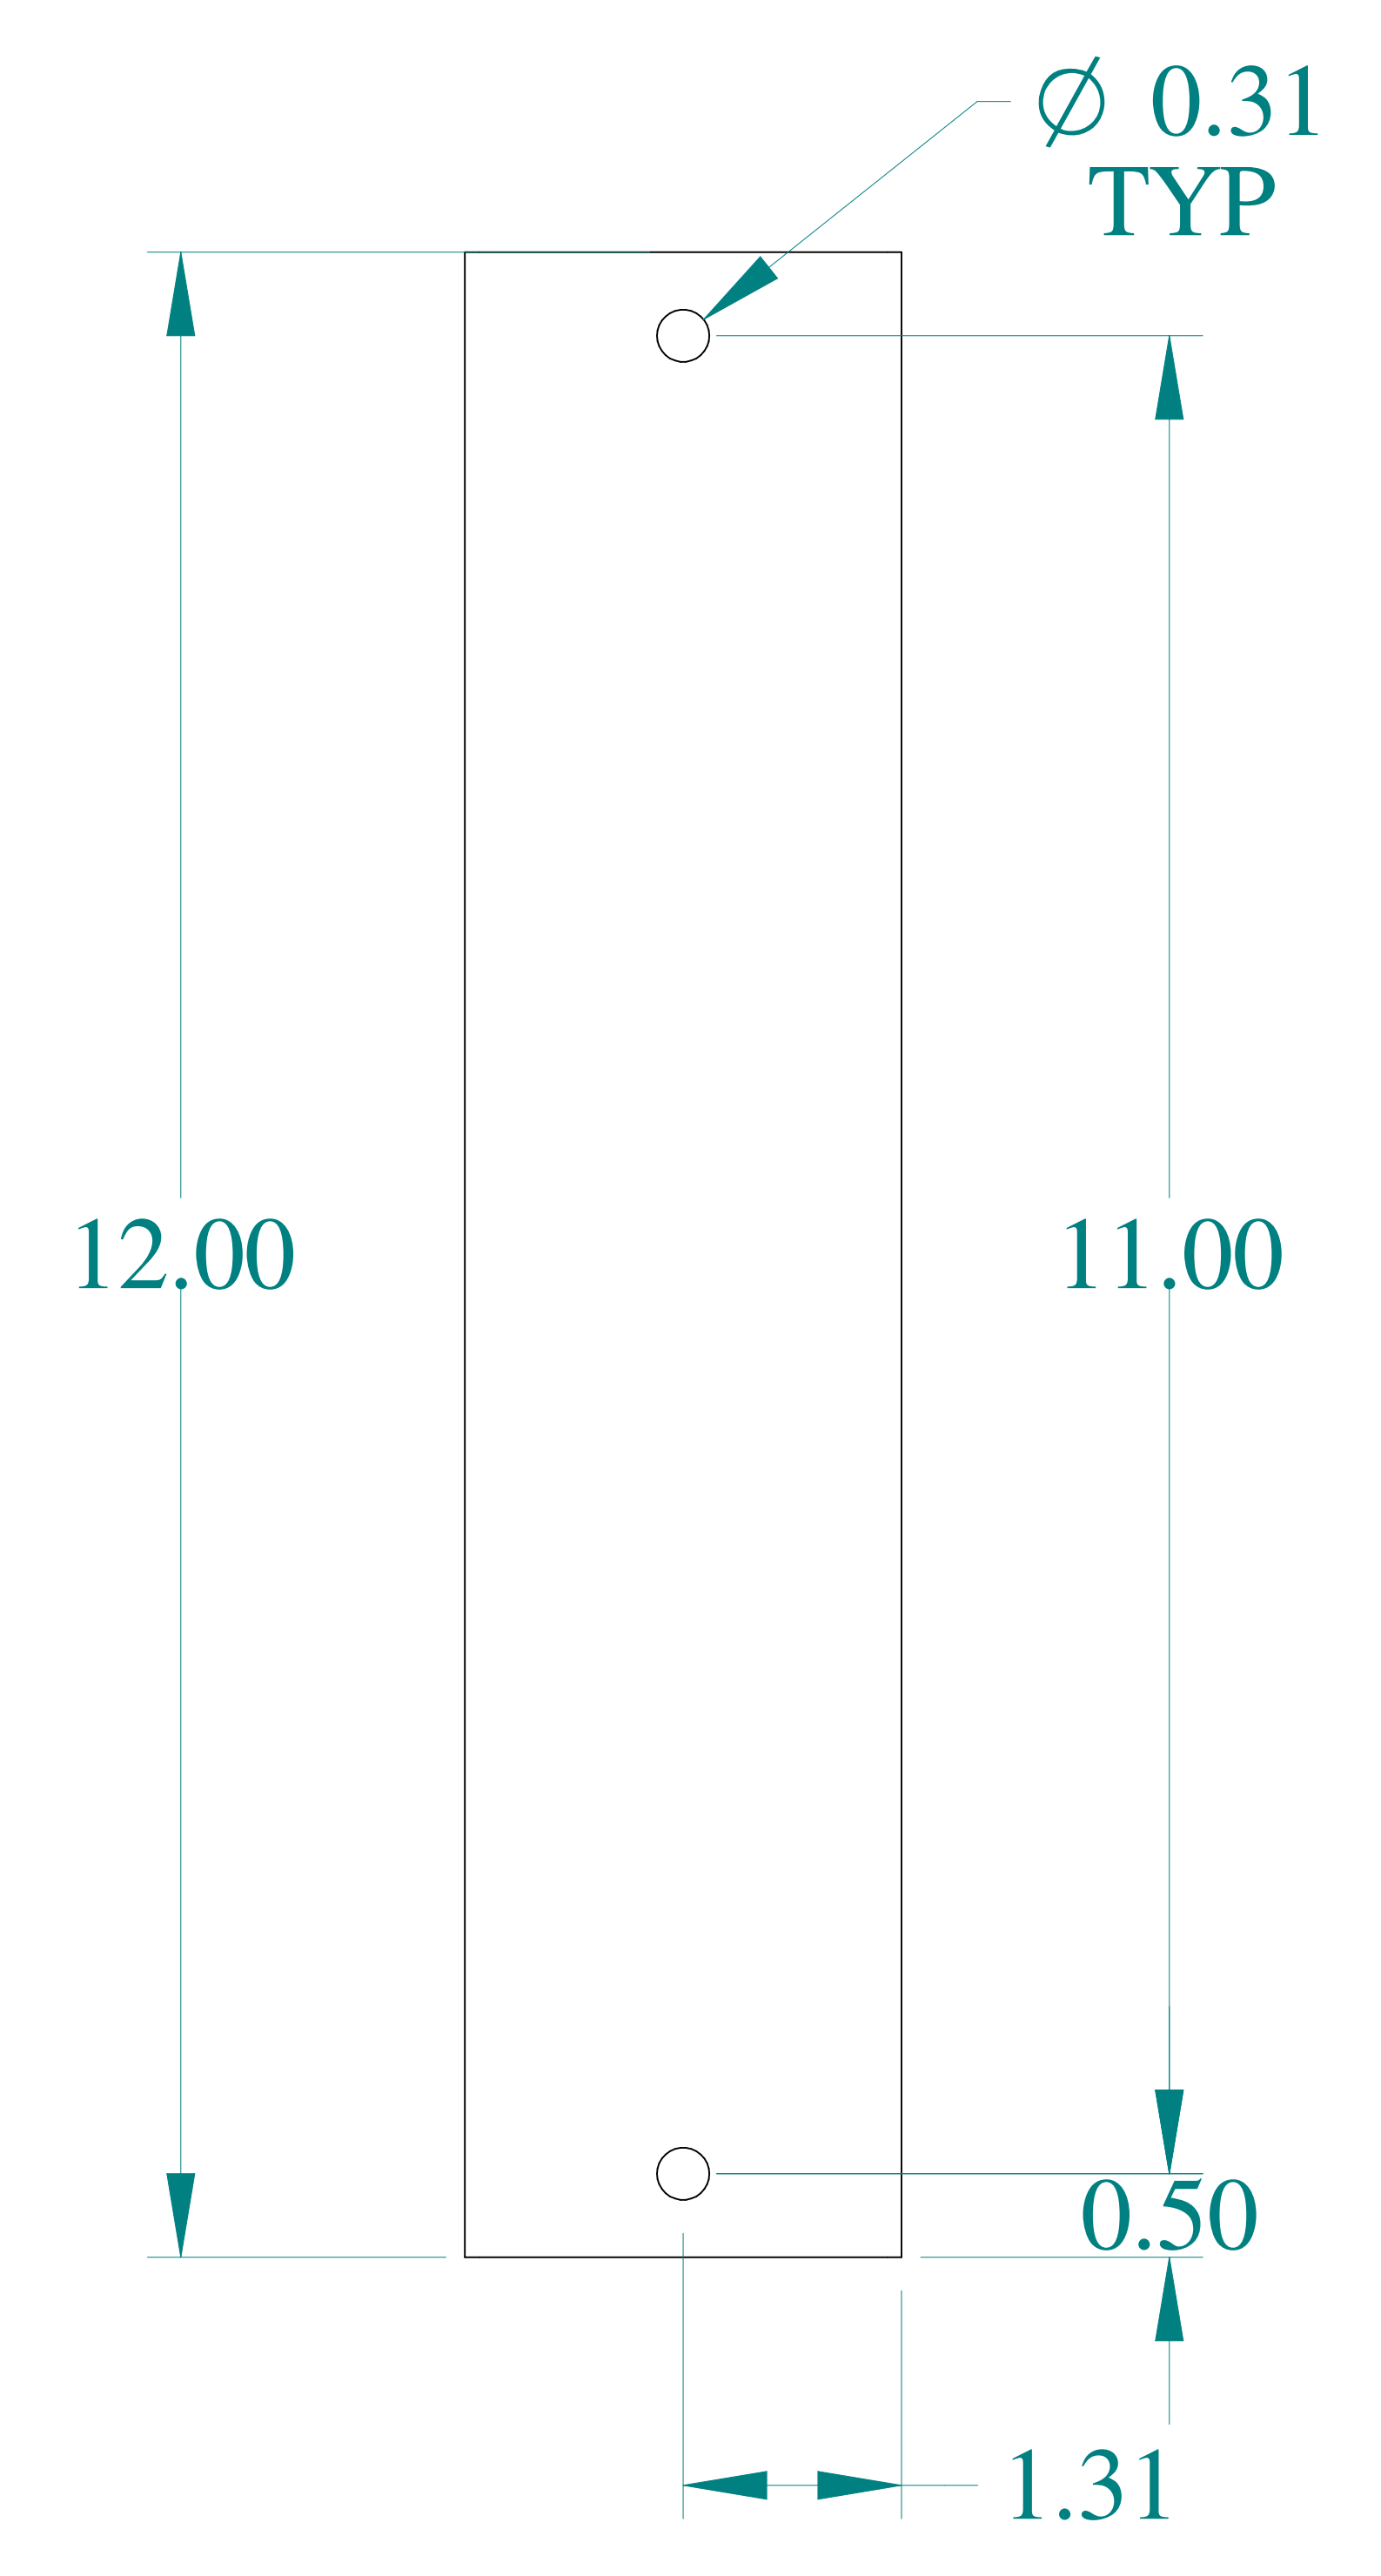

TOP VIEW

ISOMETRIC VIEWS

SIDE VIEW

FRONT VIEW

SIDE VIEW

BACK VIEW

BOTTOM VIEW

**HAMMOND  
MANUFACTURING®**  
www.hammondmfg.com

Data subject to change without notice.

Part #: CWSC212GNK Date: Jan. 15, 2020

Link: [www.hammmfg.com/CWSC212GNK](http://www.hammmfg.com/CWSC212GNK)