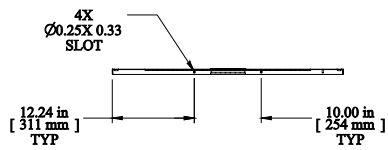

Item Number	Title	Quantity
1	Z4 - SIDE PANEL	1
2	BLACK PLASTIC HANDLE	1

Data subject to change without notice. Isometric drawing not to scale.

www.hammondmfg.com

PART NO. CZ4SP7742BK