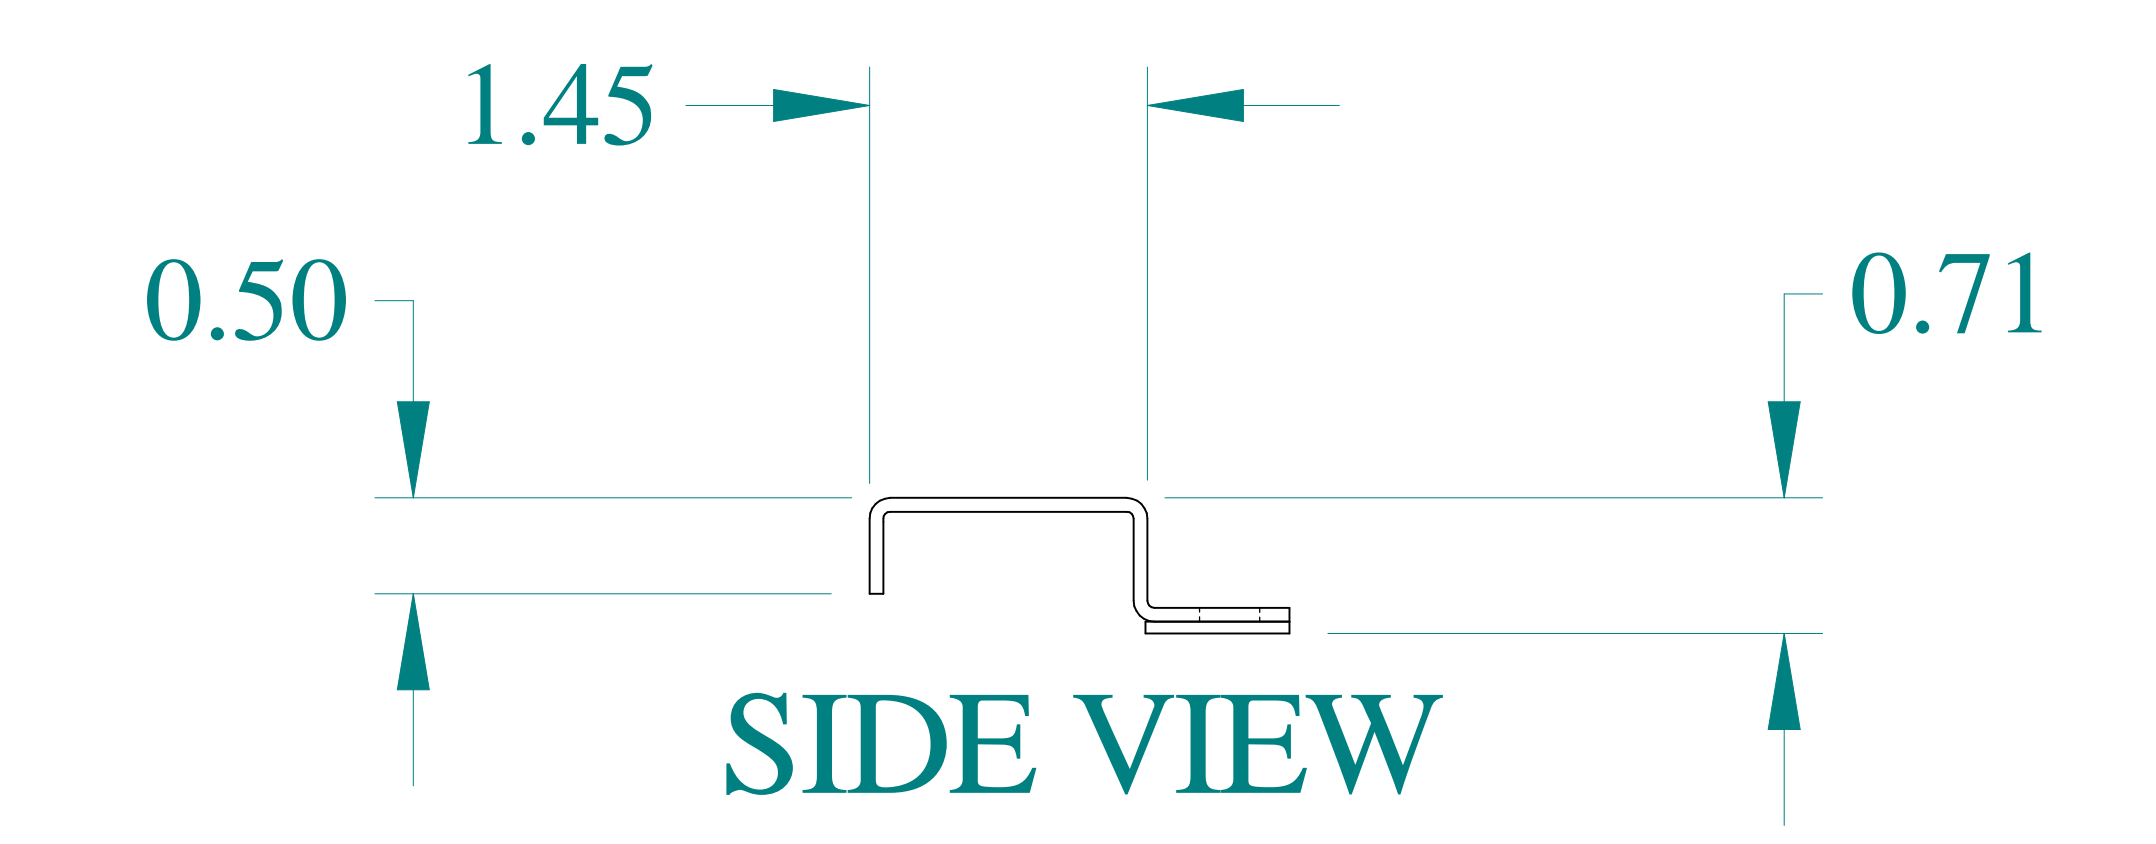

ISOMETRIC VIEW

TOP VIEW

FRONT VIEW

SIDE VIEW

**HAMMOND  
MANUFACTURING®**

www.hammondmfg.com

Data subject to change without notice.

Part # : DK24LG      Date : Jul 5, 2021