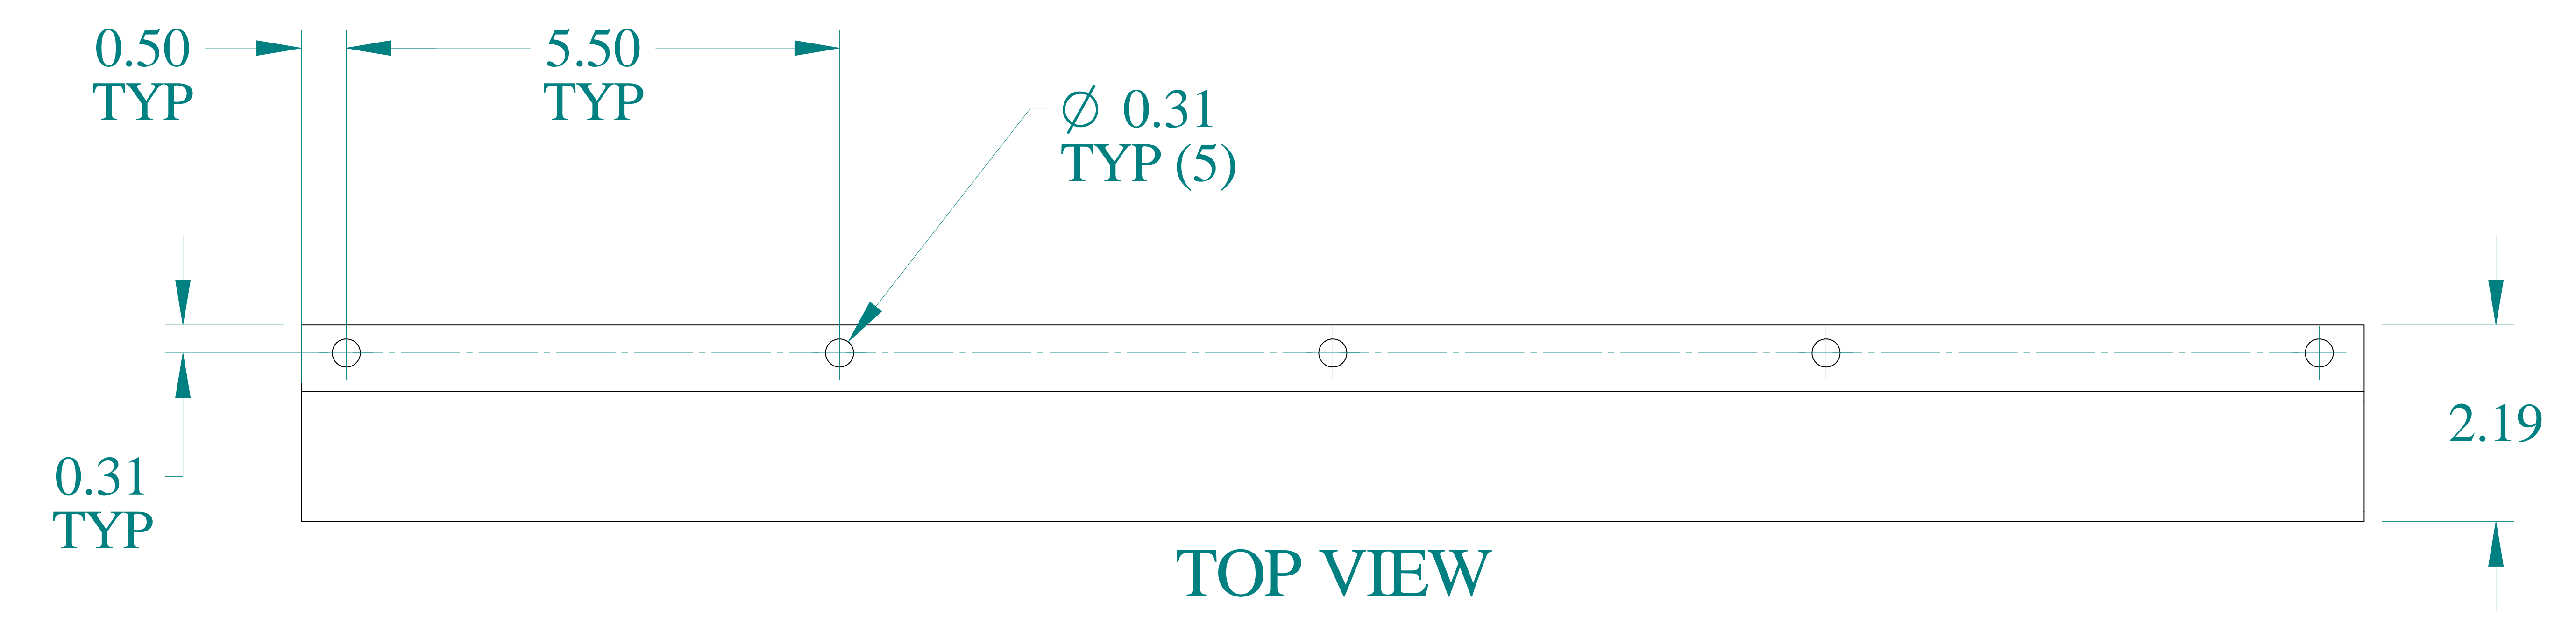

ISOMETRIC VIEW

TOP VIEW

FRONT VIEW

SIDE VIEW

**HAMMOND  
MANUFACTURING®**

www.hammondmfg.com

Data subject to change without notice.

Part # : DK24LG      Date : Jul 5, 2021