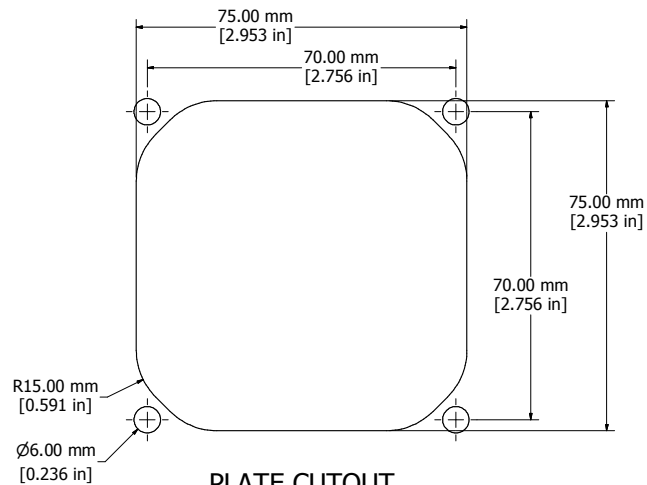

ASSEMBLY - VIEW FROM FRONT

ASSEMBLY - VIEW FROM SIDE

ASSEMBLY - VIEW FROM BACK

PLATE CUTOUT

EXPLODED ISOMETRIC VIEW

DNFF080**230
Finish - Front Screen - ABS Plastic
- Back Panel - ABS Plastic
Rated - 230 VAC, 50/60 Hz, 0.05 Amps
Free Flow Air Delivery - 32 CFM
Colours
DNFF080BK230 - Black
DNFF080CG230 - Gray/Beige
DNFF080GY230 - Gray
DNFF080LG230 - Light Gray
Hardware
8 Screws - Panhead Self-tapping 10-32 x 1/2"
4 Speed Nuts
Accessories
PFF1000 - Standard Filter Media (Pkg of 5)
PLFF1000 - Pleated Filter Media (Pkg of 5)