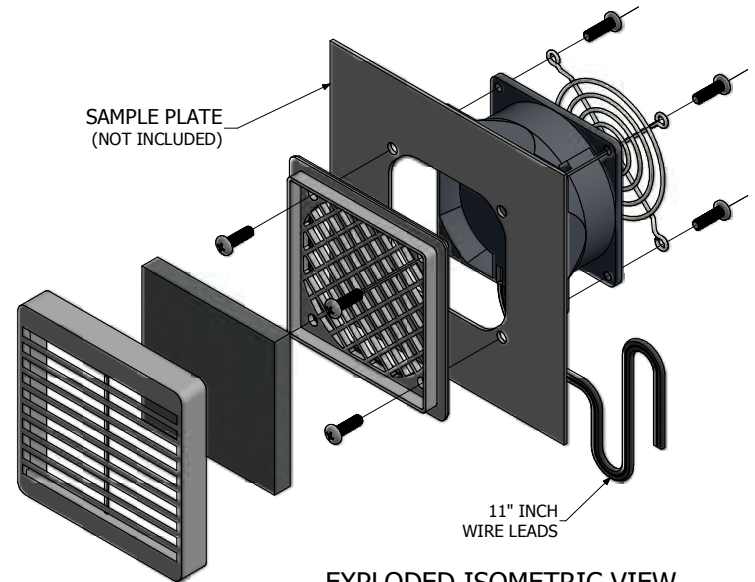

ASSEMBLY - VIEW FROM FRONT

ASSEMBLY - VIEW FROM SIDE

ASSEMBLY - VIEW FROM BACK

PLATE CUTOUT

EXPLODED ISOMETRIC VIEW

DNFF080**230
Finish - Front Screen - ABS Plastic
- Back Panel - ABS Plastic
Rated - 230 VAC, 50/60 Hz, 0.05 Amps
Free Flow Air Delivery - 32 CFM
Colours
DNFF080BK230 - Black
DNFF080CG230 - Gray/Beige
DNFF080GY230 - Gray
DNFF080LG230 - Light Gray
Hardware
8 Screws - Panhead Self-tapping 10-32 x 1/2"
4 Speed Nuts
Accessories
PFF1000 - Standard Filter Media (Pkg of 5)
PLFF1000 - Pleated Filter Media (Pkg of 5)