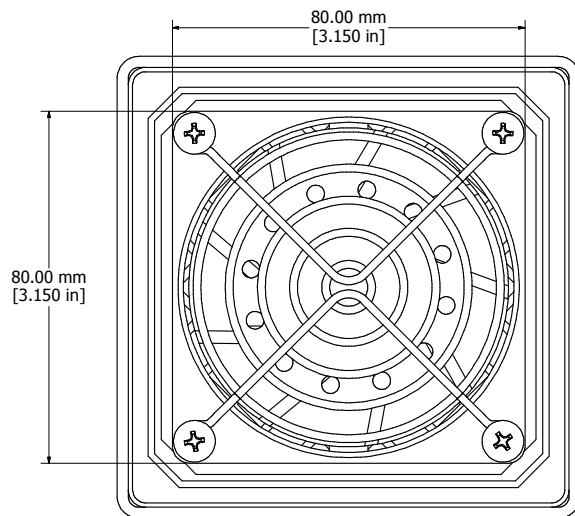

ASSEMBLY - VIEW FROM FRONT

ASSEMBLY - VIEW FROM SIDE

ASSEMBLY - VIEW FROM BACK

PLATE CUTOUT

EXPLODED ISOMETRIC VIEW

DNFF080**230
Finish - Front Screen - ABS Plastic
- Back Panel - ABS Plastic
Rated - 230 VAC, 50/60 Hz, 0.05 Amps
Free Flow Air Delivery - 32 CFM
Colours
DNFF080BK230 - Black
DNFF080CG230 - Gray/Beige
DNFF080GY230 - Gray
DNFF080LG230 - Light Gray
Hardware
8 Screws - Panhead Self-tapping 10-32 x 1/2"
4 Speed Nuts
Accessories
PFF1000 - Standard Filter Media (Pkg of 5)
PLFF1000 - Pleated Filter Media (Pkg of 5)