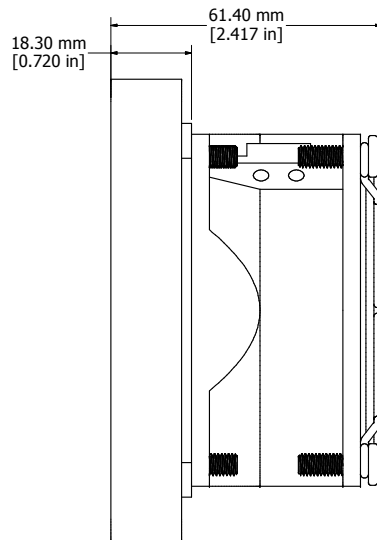

ASSEMBLY - VIEW FROM FRONT

ASSEMBLY - VIEW FROM SIDE

ASSEMBLY - VIEW FROM BACK

PLATE CUTOUT

EXPLODED ISOMETRIC VIEW

DNFF080**230
Finish - Front Screen - ABS Plastic
- Back Panel - ABS Plastic
Rated - 230 VAC, 50/60 Hz, 0.05 Amps
Free Flow Air Delivery - 32 CFM
Colours
DNFF080BK230 - Black
DNFF080CG230 - Gray/Beige
DNFF080GY230 - Gray
DNFF080LG230 - Light Gray
Hardware
8 Screws - Panhead Self-tapping 10-32 x 1/2"
4 Speed Nuts
Accessories
PFF1000 - Standard Filter Media (Pkg of 5)
PLFF1000 - Pleated Filter Media (Pkg of 5)