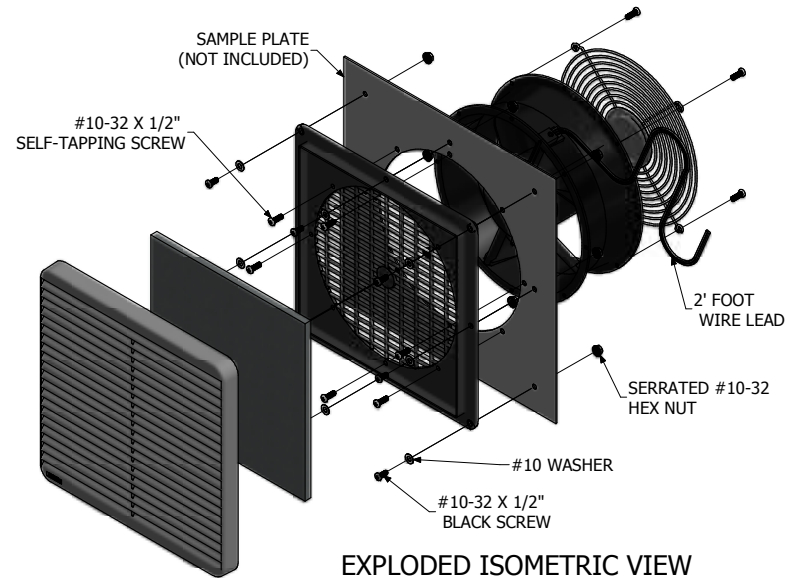

ASSEMBLY - VIEW FROM FRONT

ASSEMBLY - VIEW FROM SIDE

EXPLODED ISOMETRIC VIEW

ASSEMBLY - VIEW FROM BACK

PLATE CUTOUT

DNFF254**230
Finish - Front Screen - ABS Plastic
- Back Panel - ABS Plastic
Rated - 230 VAC, 50/60 Hz, 0.14 Amps
Free Flow Air Delivery - 465/550 CFM
Colours
DNFF254BK230 - Black
DNFF254CG230 - Gray/Beige
DNFF254GY230 - Gray
DNFF254LG230 - Light Gray
Hardware
12 Screws - Panhead Self-tapping 10-32 x 1/2"
8 Screws - Black Panhead #10-32 x 1/2"
8 Washers - #10 Flat Washer
8 Nuts - #10-32 Serrated Nut
Accessories
PFF6000 - Standard Filter Media (Pkg of 5)
PLFF6000 - Pleated Filter Media (Pkg of 5)