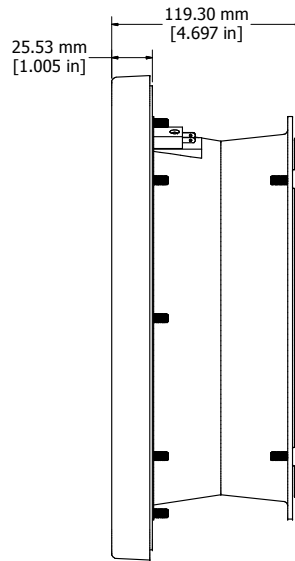

ASSEMBLY - VIEW FROM FRONT

ASSEMBLY - VIEW FROM SIDE

EXPLODED ISOMETRIC VIEW

ASSEMBLY - VIEW FROM BACK

PLATE CUTOUT

DNFF254**230
Finish - Front Screen - ABS Plastic
- Back Panel - ABS Plastic
Rated - 230 VAC, 50/60 Hz, 0.14 Amps
Free Flow Air Delivery - 465/550 CFM
Colours
DNFF254BK230 - Black
DNFF254CG230 - Gray/Beige
DNFF254GY230 - Gray
DNFF254LG230 - Light Gray
Hardware
12 Screws - Panhead Self-tapping 10-32 x 1/2"
8 Screws - Black Panhead #10-32 x 1/2"
8 Washers - #10 Flat Washer
8 Nuts - #10-32 Serrated Nut
Accessories
PFF6000 - Standard Filter Media (Pkg of 5)
PLFF6000 - Pleated Filter Media (Pkg of 5)