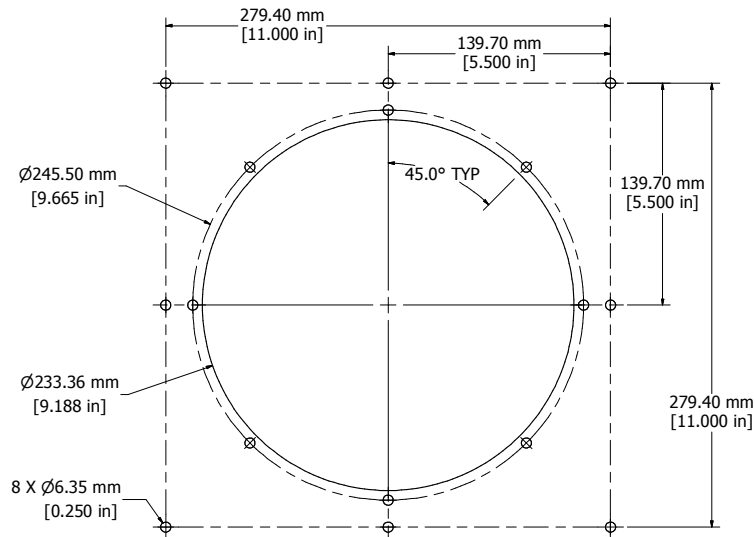

ASSEMBLY - VIEW FROM FRONT

ASSEMBLY - VIEW FROM SIDE

EXPLODED ISOMETRIC VIEW

ASSEMBLY - VIEW FROM BACK

PLATE CUTOUT

DNFF254**230
Finish - Front Screen - ABS Plastic
- Back Panel - ABS Plastic
Rated - 230 VAC, 50/60 Hz, 0.14 Amps
Free Flow Air Delivery - 465/550 CFM
Colours
DNFF254BK230 - Black
DNFF254CG230 - Gray/Beige
DNFF254GY230 - Gray
DNFF254LG230 - Light Gray
Hardware
12 Screws - Panhead Self-tapping 10-32 x 1/2"
8 Screws - Black Panhead #10-32 x 1/2"
8 Washers - #10 Flat Washer
8 Nuts - #10-32 Serrated Nut
Accessories
PFF6000 - Standard Filter Media (Pkg of 5)
PLFF6000 - Pleated Filter Media (Pkg of 5)