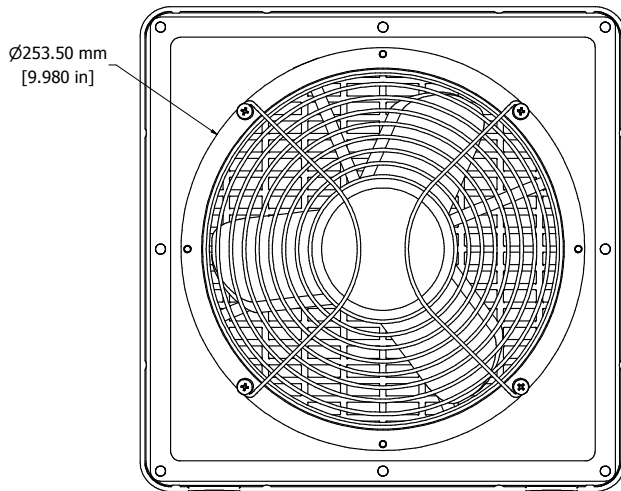

ASSEMBLY - VIEW FROM FRONT

ASSEMBLY - VIEW FROM SIDE

EXPLODED ISOMETRIC VIEW

ASSEMBLY - VIEW FROM BACK

PLATE CUTOUT

DNFF254**230
Finish - Front Screen - ABS Plastic
- Back Panel - ABS Plastic
Rated - 230 VAC, 50/60 Hz, 0.14 Amps
Free Flow Air Delivery - 465/550 CFM
Colours
DNFF254BK230 - Black
DNFF254CG230 - Gray/Beige
DNFF254GY230 - Gray
DNFF254LG230 - Light Gray
Hardware
12 Screws - Panhead Self-tapping 10-32 x 1/2"
8 Screws - Black Panhead #10-32 x 1/2"
8 Washers - #10 Flat Washer
8 Nuts - #10-32 Serrated Nut
Accessories
PFF6000 - Standard Filter Media (Pkg of 5)
PLFF6000 - Pleated Filter Media (Pkg of 5)