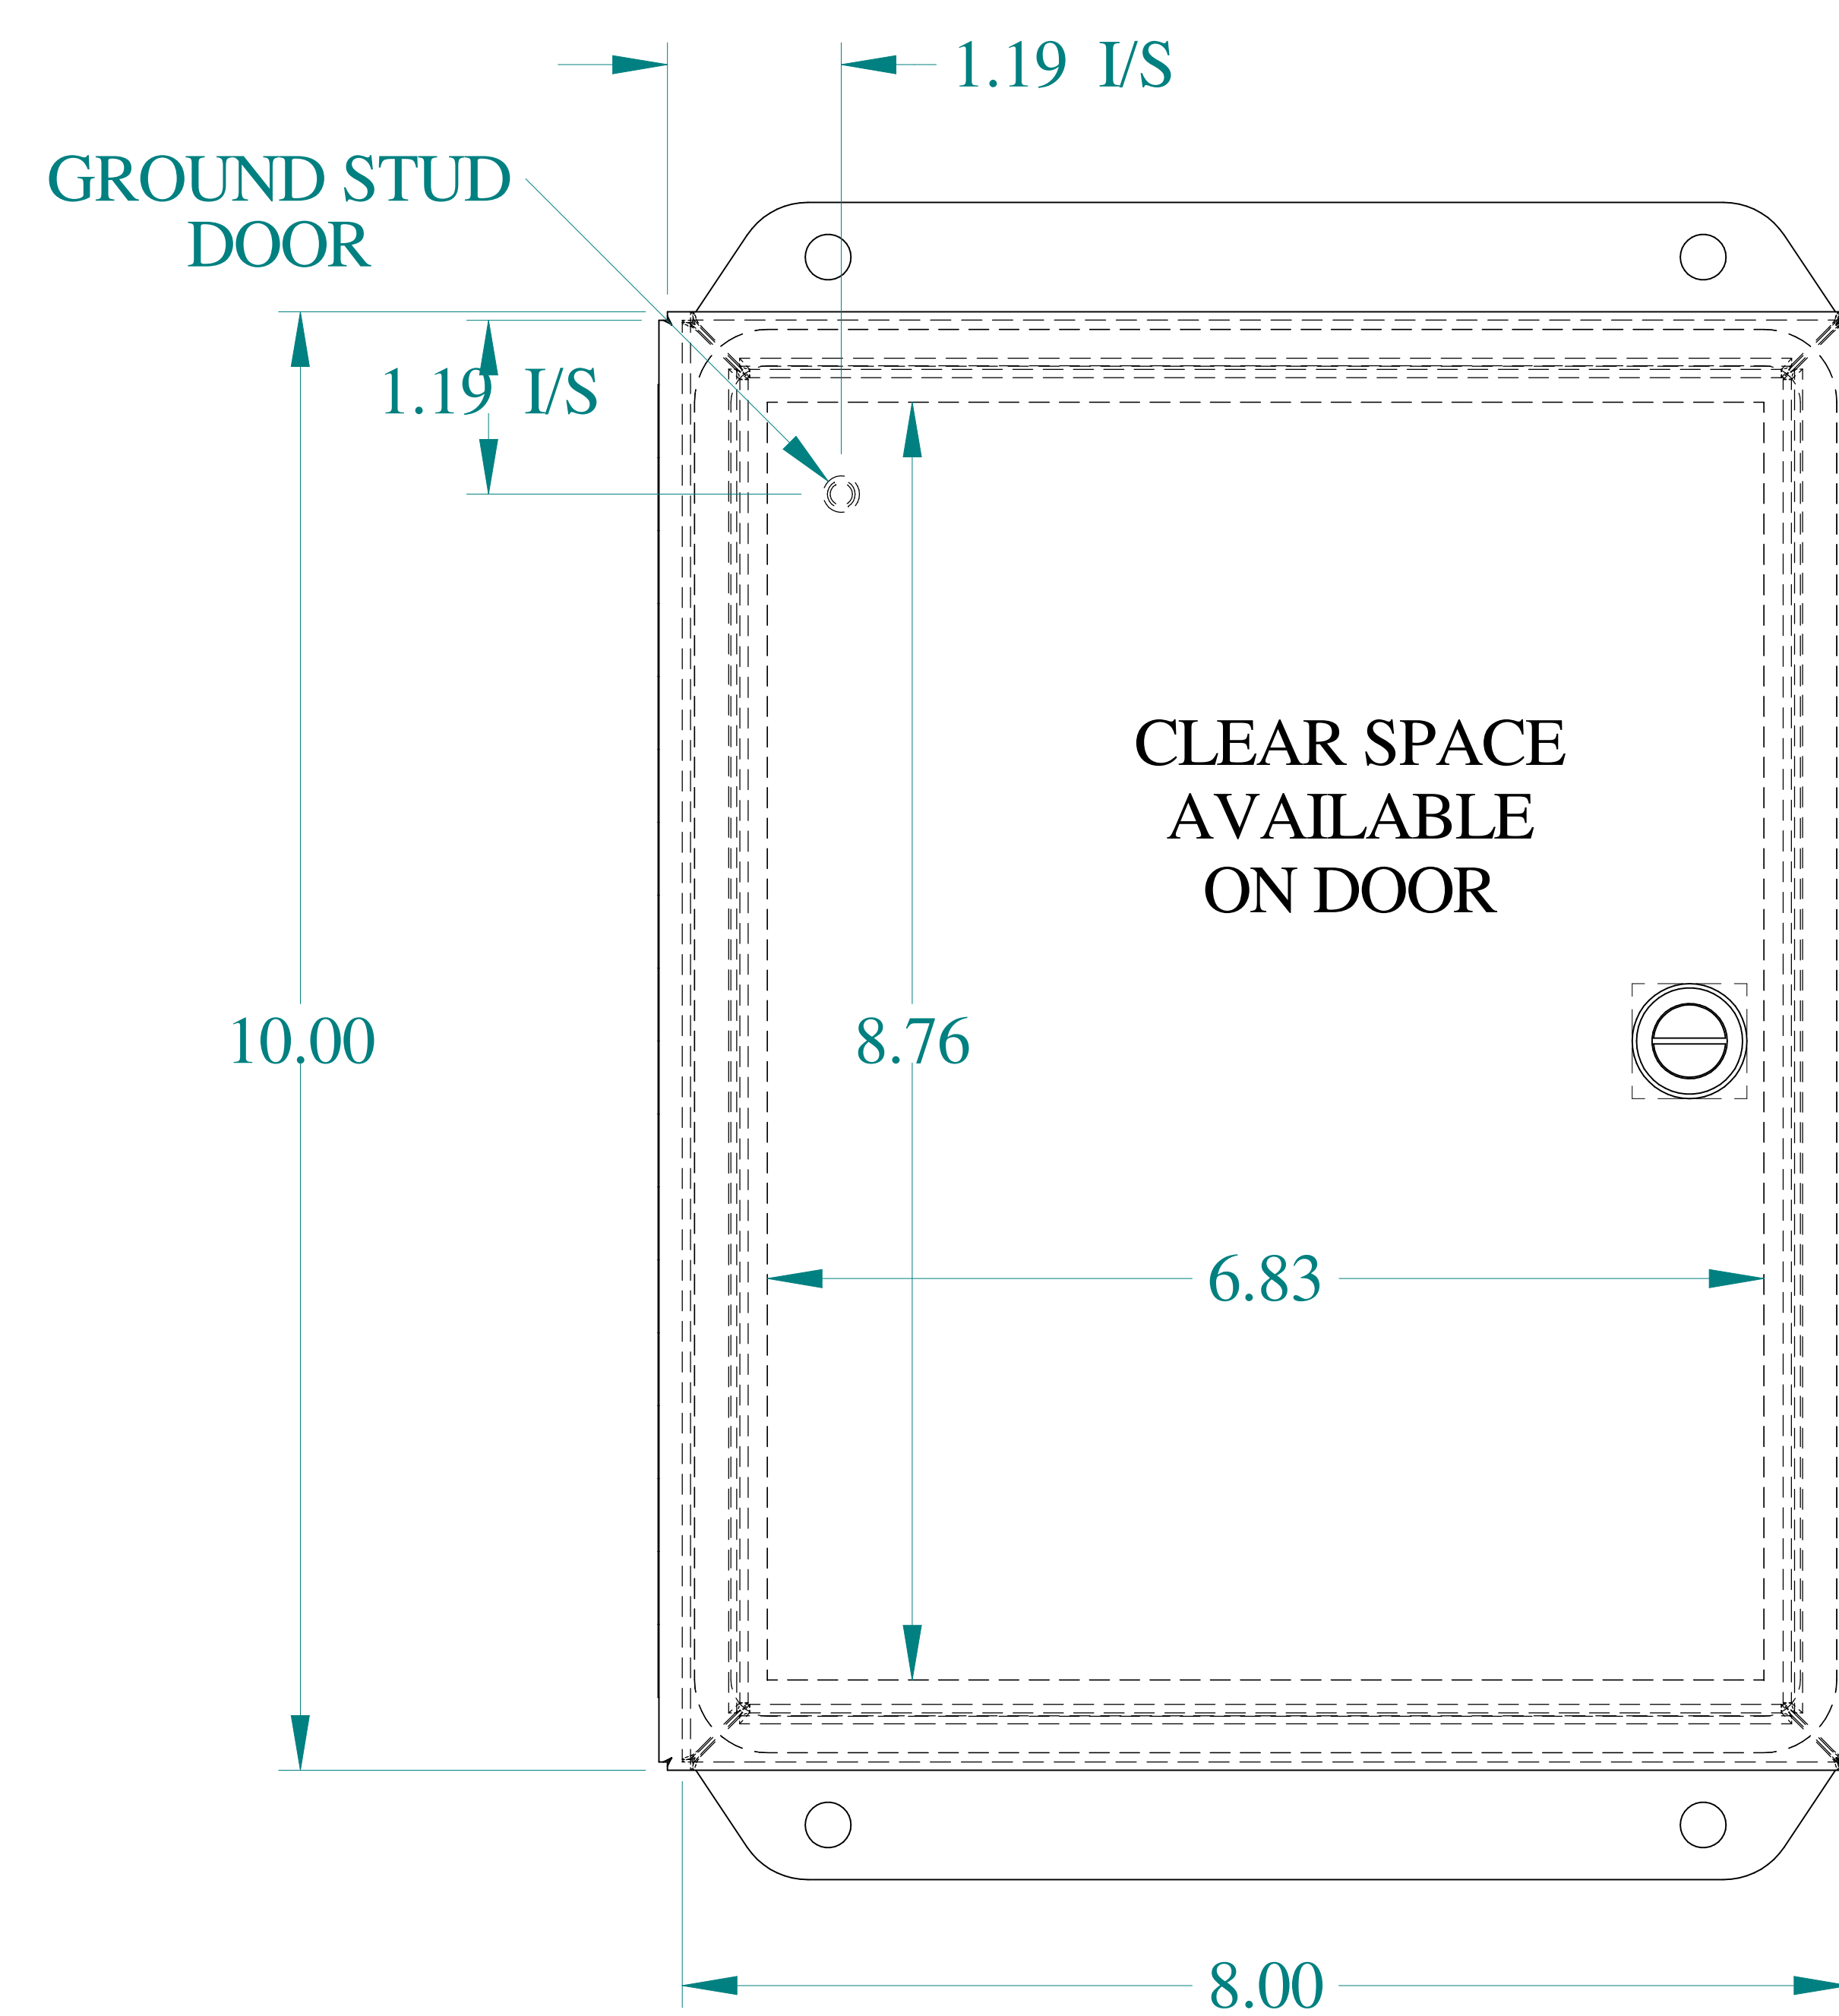

TOP VIEW

ISOMETRIC VIEWS

SIDE VIEW

FRONT VIEW

SIDE VIEW

BACK VIEW

BOTTOM VIEW

**HAMMOND
MANUFACTURING®**

www.hammondmfg.com

Data subject to change without notice.

Part #: EJ1084S16

Date: Mar. 26, 2019

Link: www.hammg.com/EJ1084S16