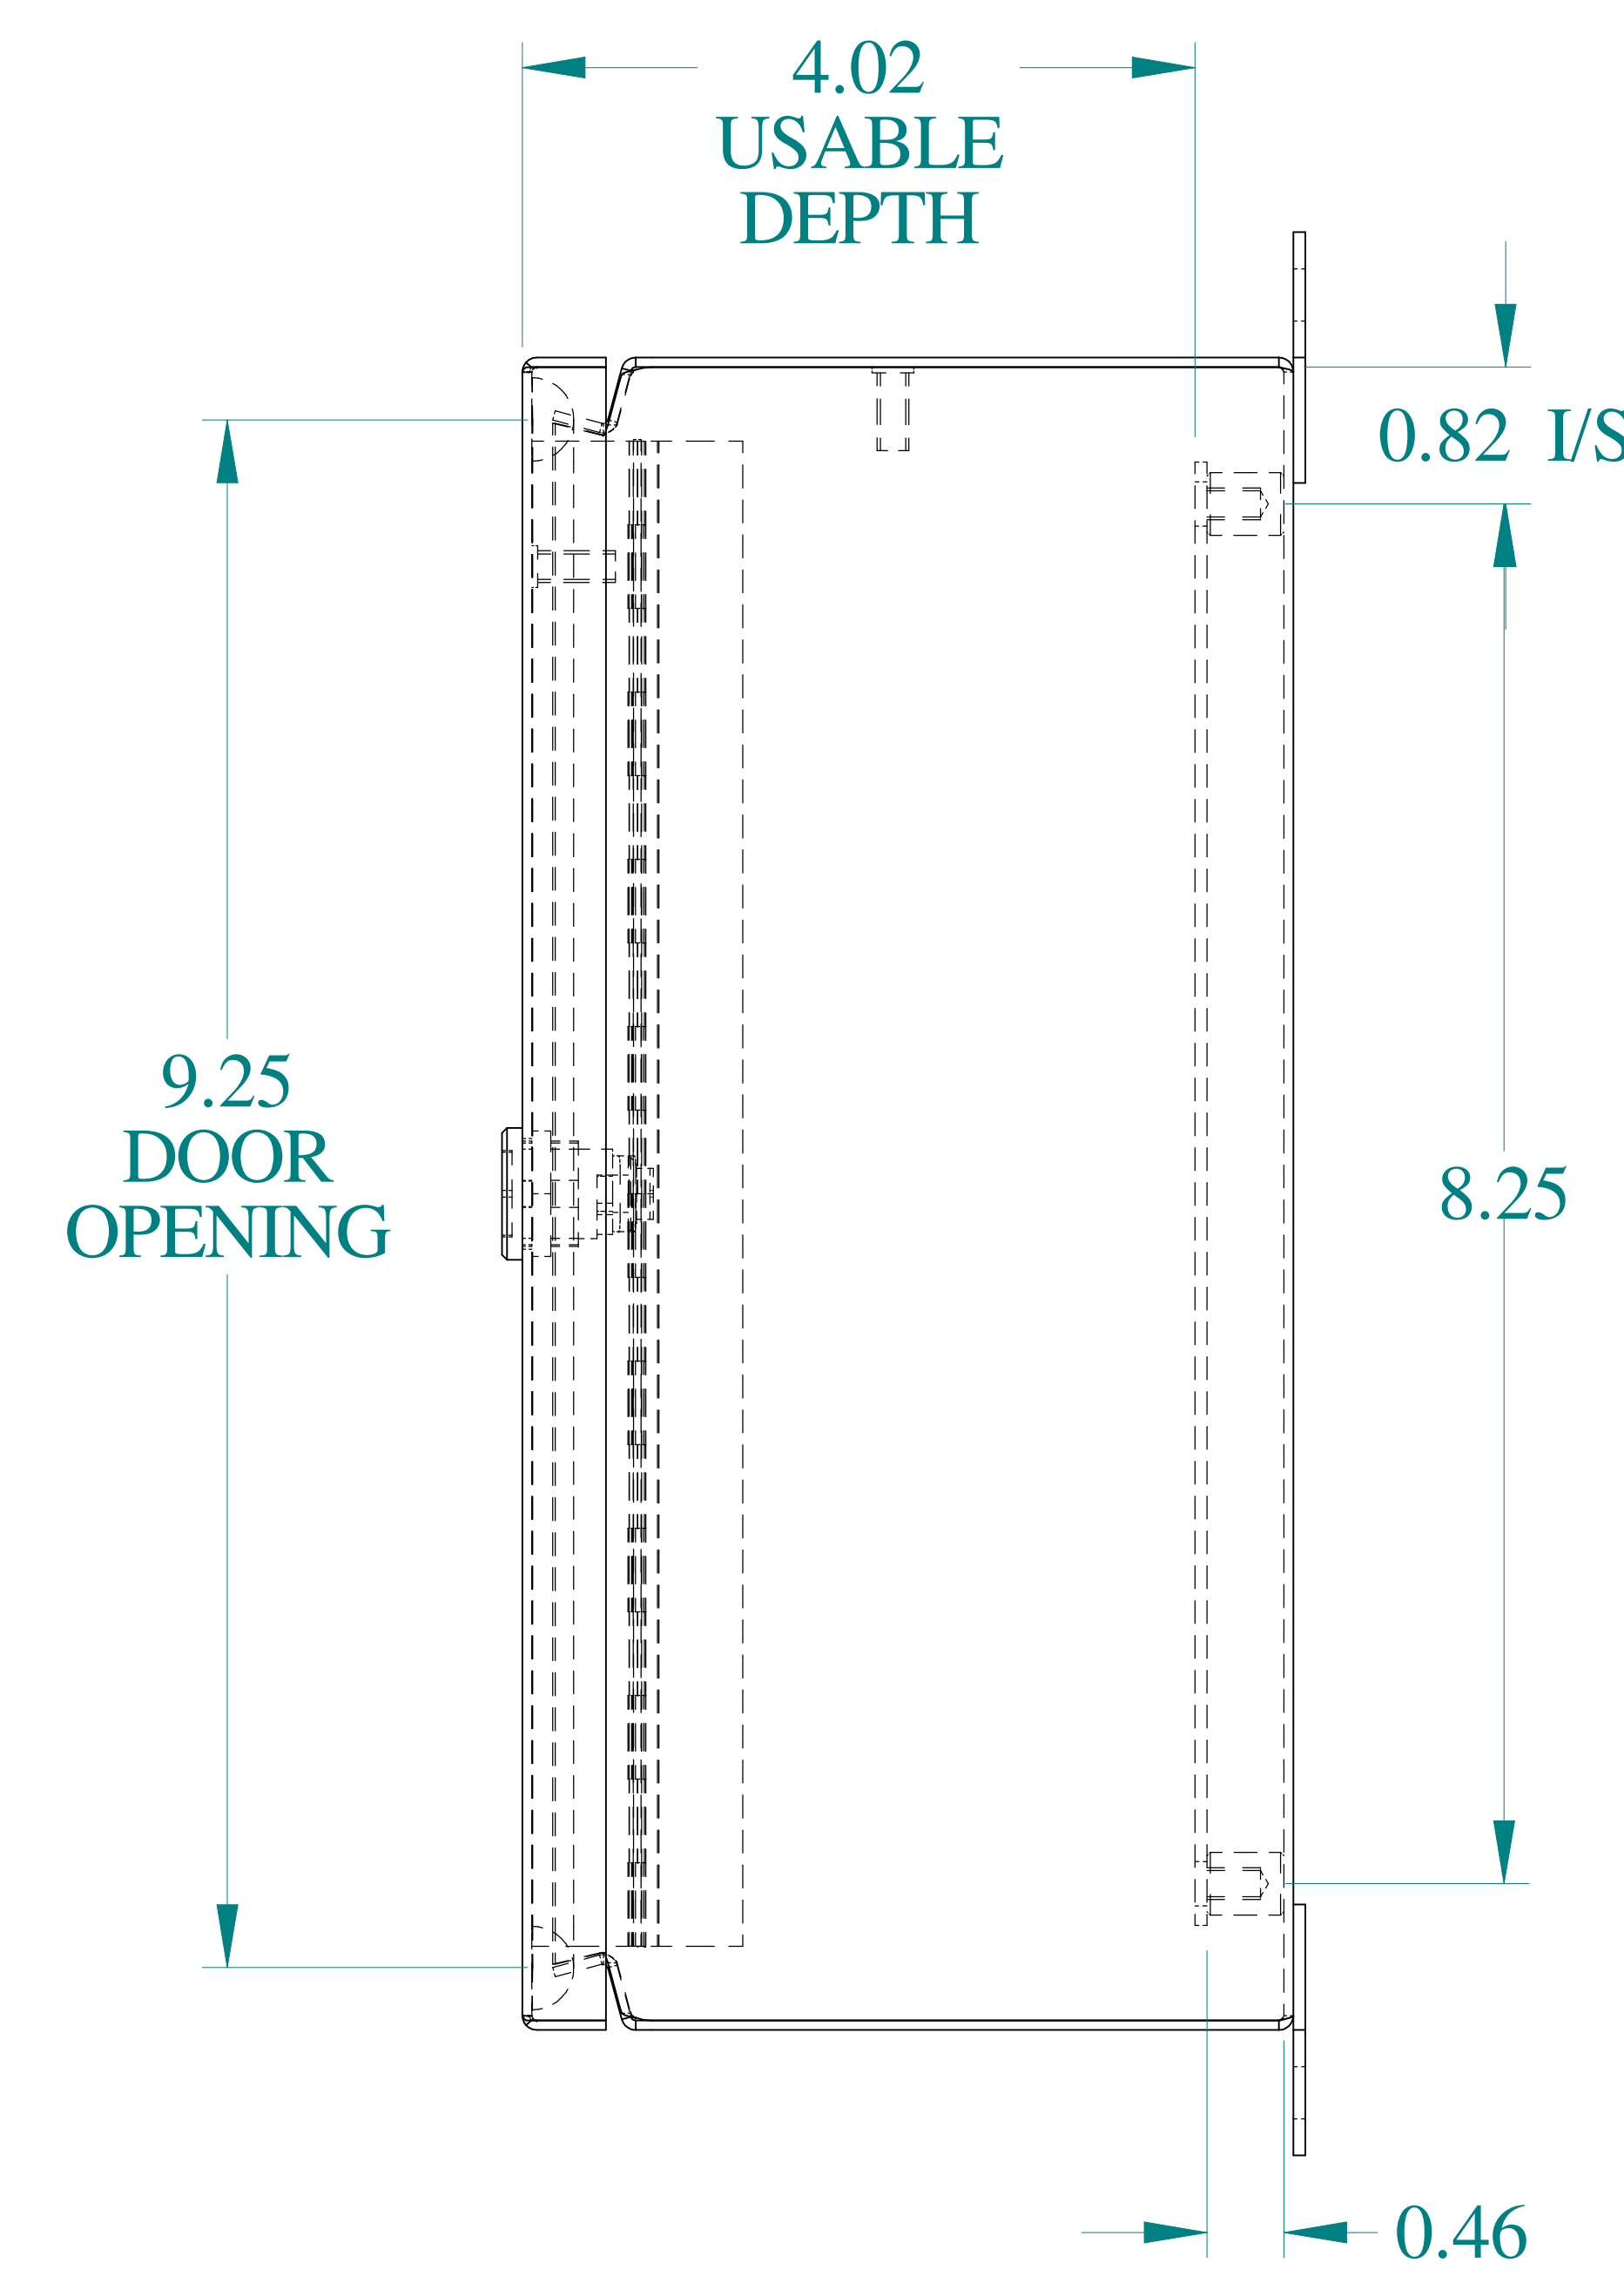

TOP VIEW

ISOMETRIC VIEWS

SIDE VIEW

FRONT VIEW

SIDE VIEW

BACK VIEW

BOTTOM VIEW

**HAMMOND
MANUFACTURING®**

www.hammondmfg.com

Data subject to change without notice.

Part #: EJ1084S16

Date: Mar. 26, 2019

Link: www.hammg.com/EJ1084S16