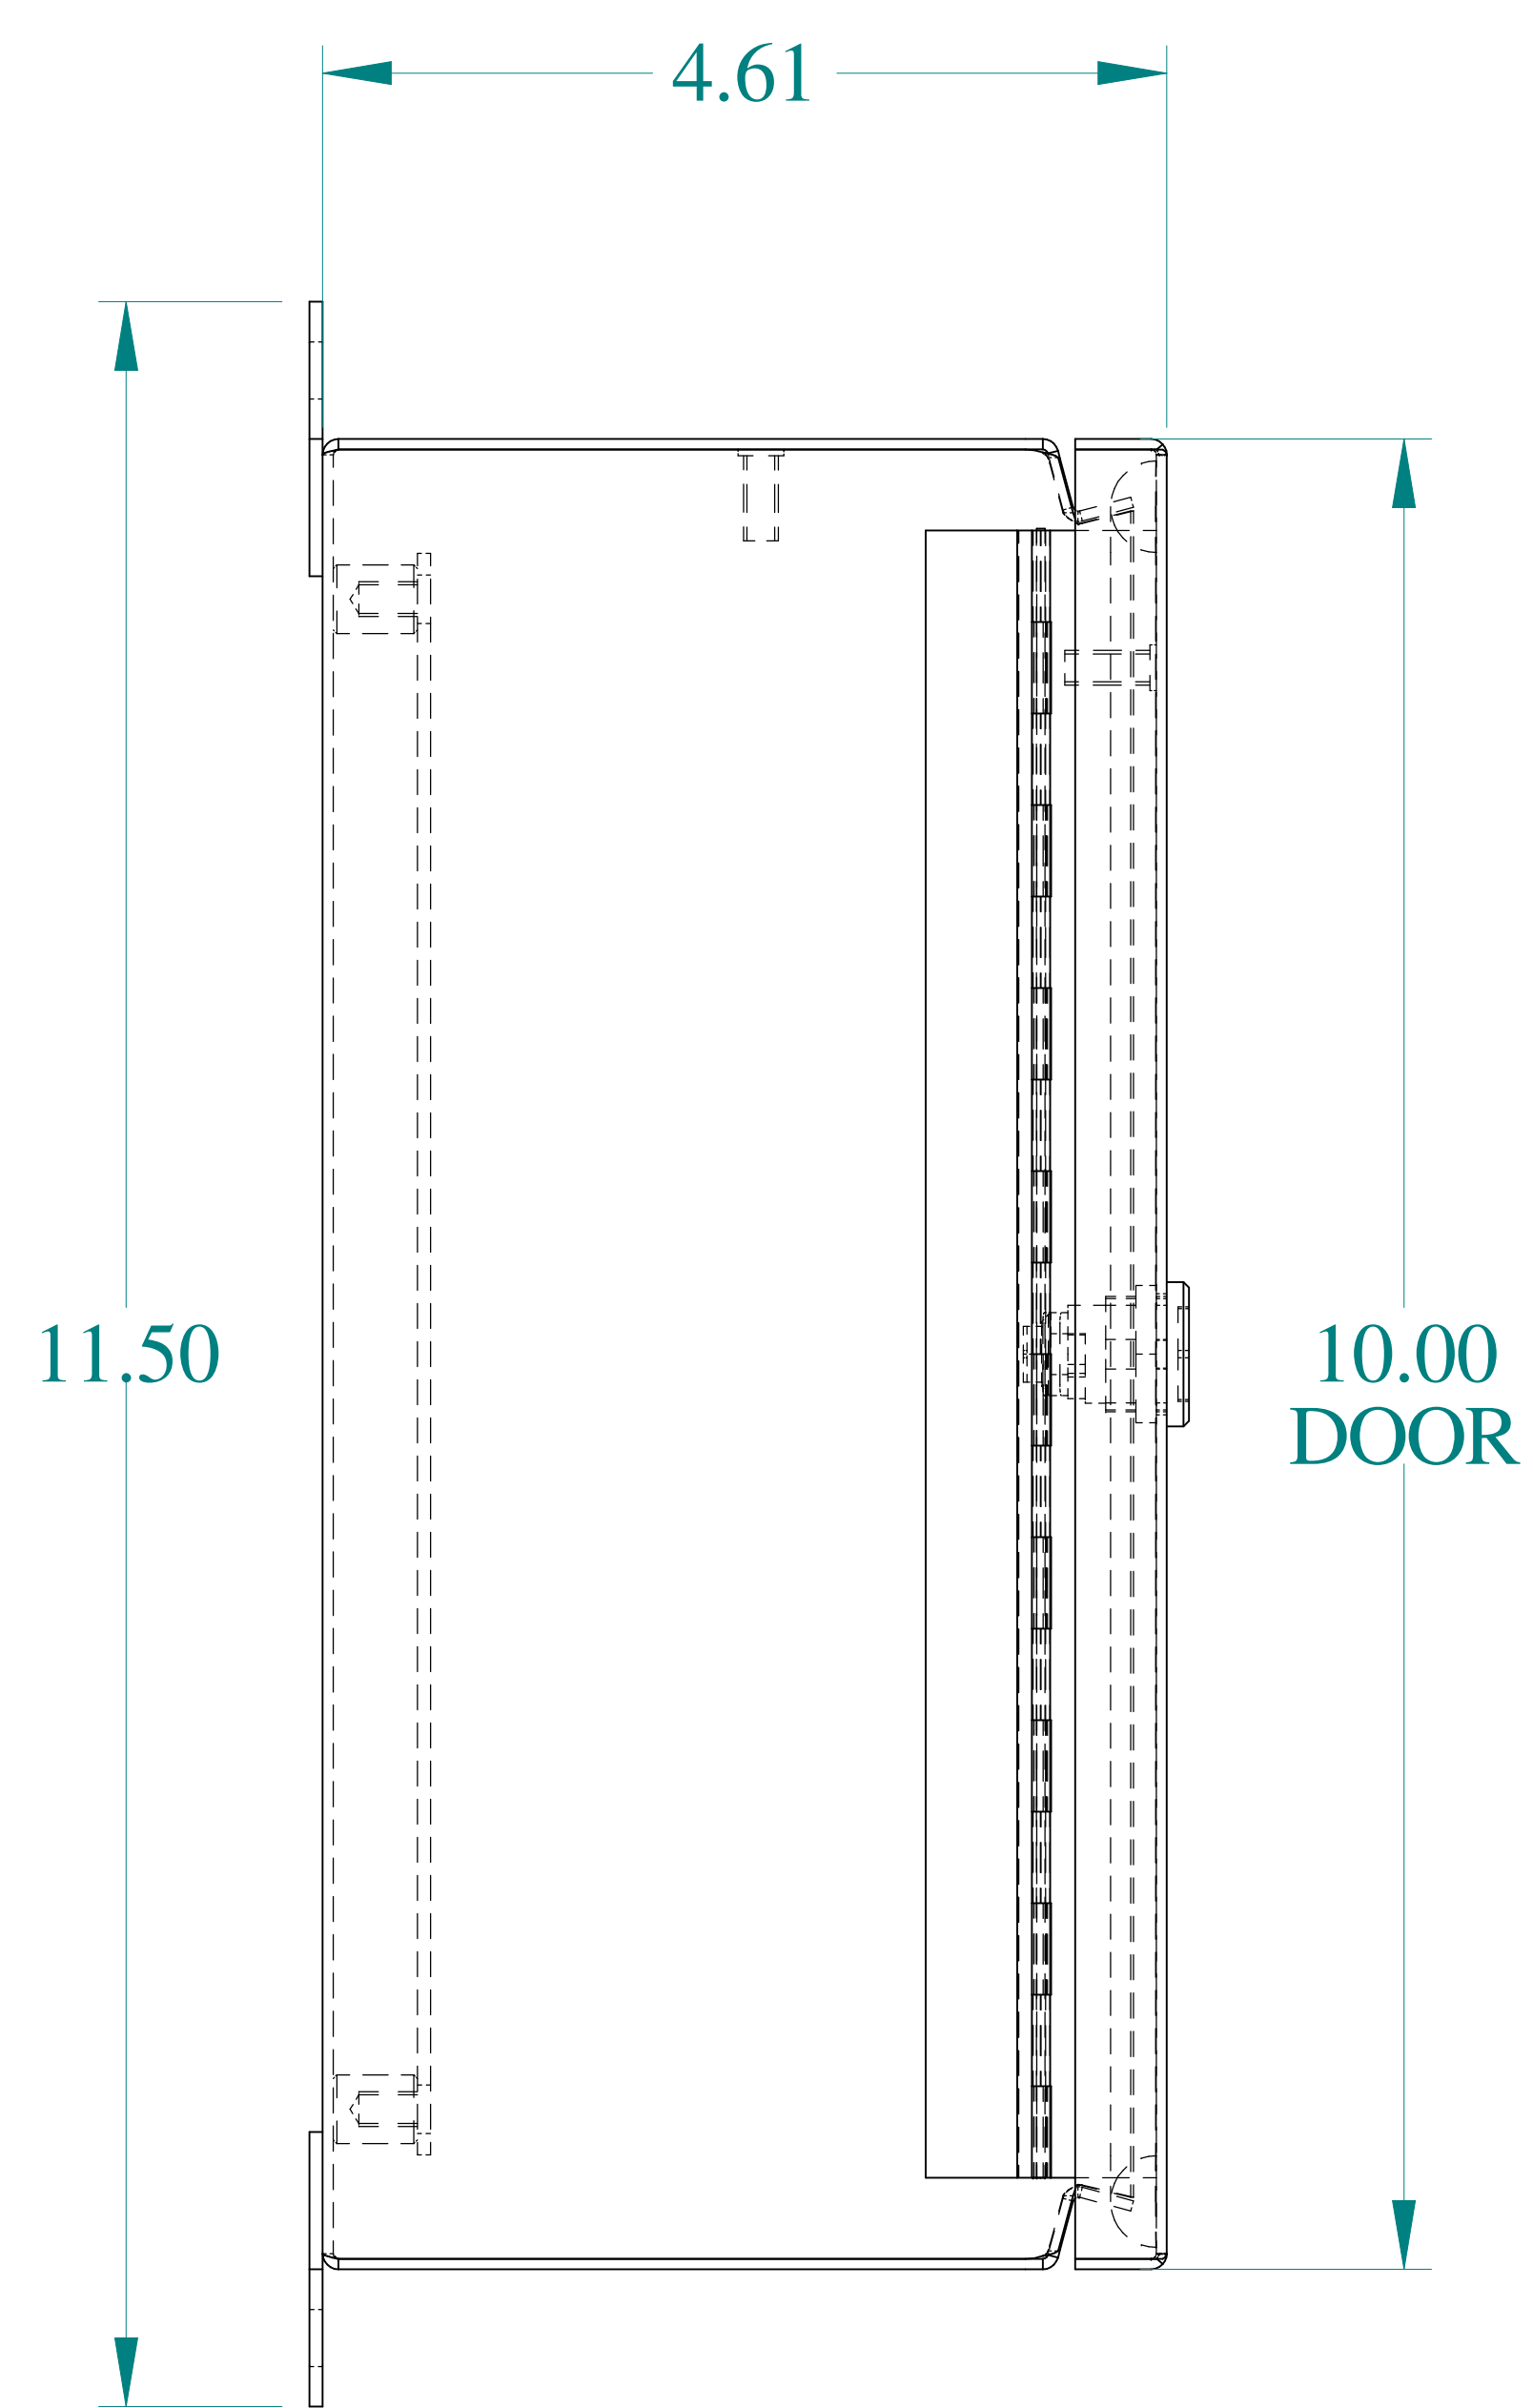

TOP VIEW

ISOMETRIC VIEWS

SIDE VIEW

FRONT VIEW

SIDE VIEW

BACK VIEW

BOTTOM VIEW

**HAMMOND
MANUFACTURING®**

www.hammondmfg.com

Data subject to change without notice.

Part #: EJ1084S16

Date: Mar. 26, 2019

Link: www.hammg.com/EJ1084S16