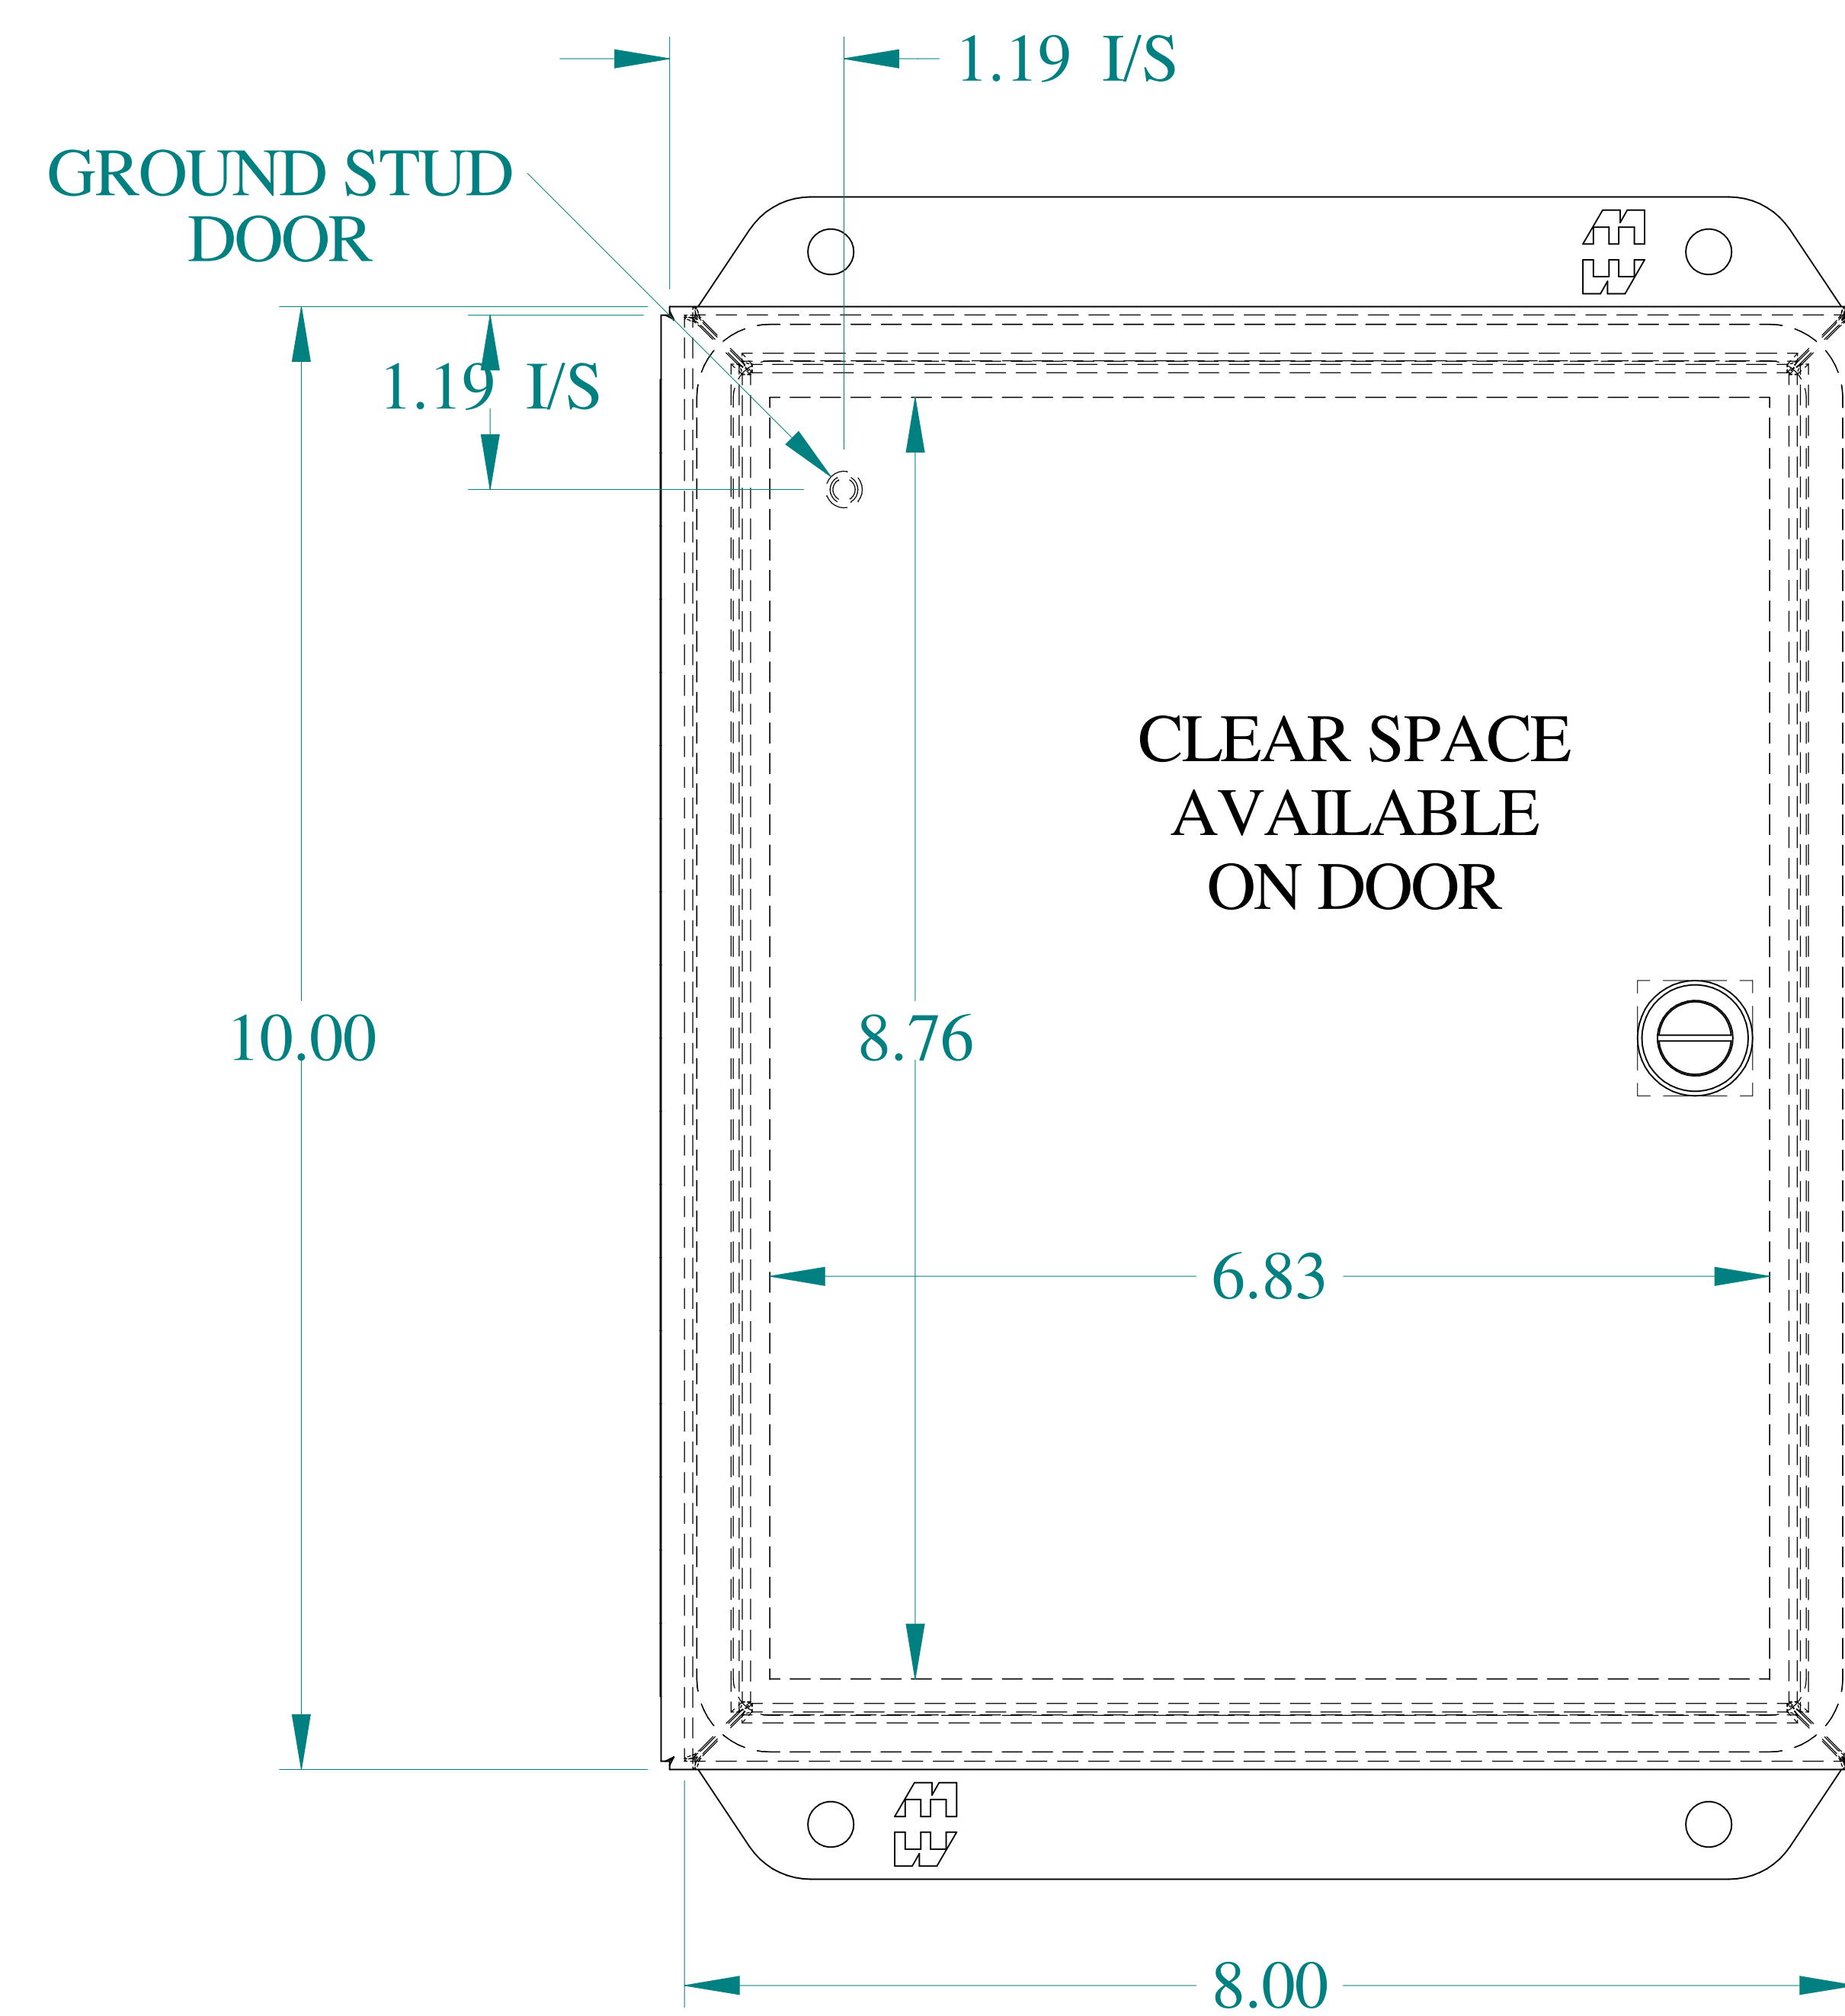

TOP VIEW

ISOMETRIC VIEWS

SIDE VIEW

FRONT VIEW

SIDE VIEW

BACK VIEW

BOTTOM VIEW

Data subject to change without notice.

Part #: EJ1084SS

Date: Mar. 22, 2019

Link: www.hammg.com/EJ1084SS