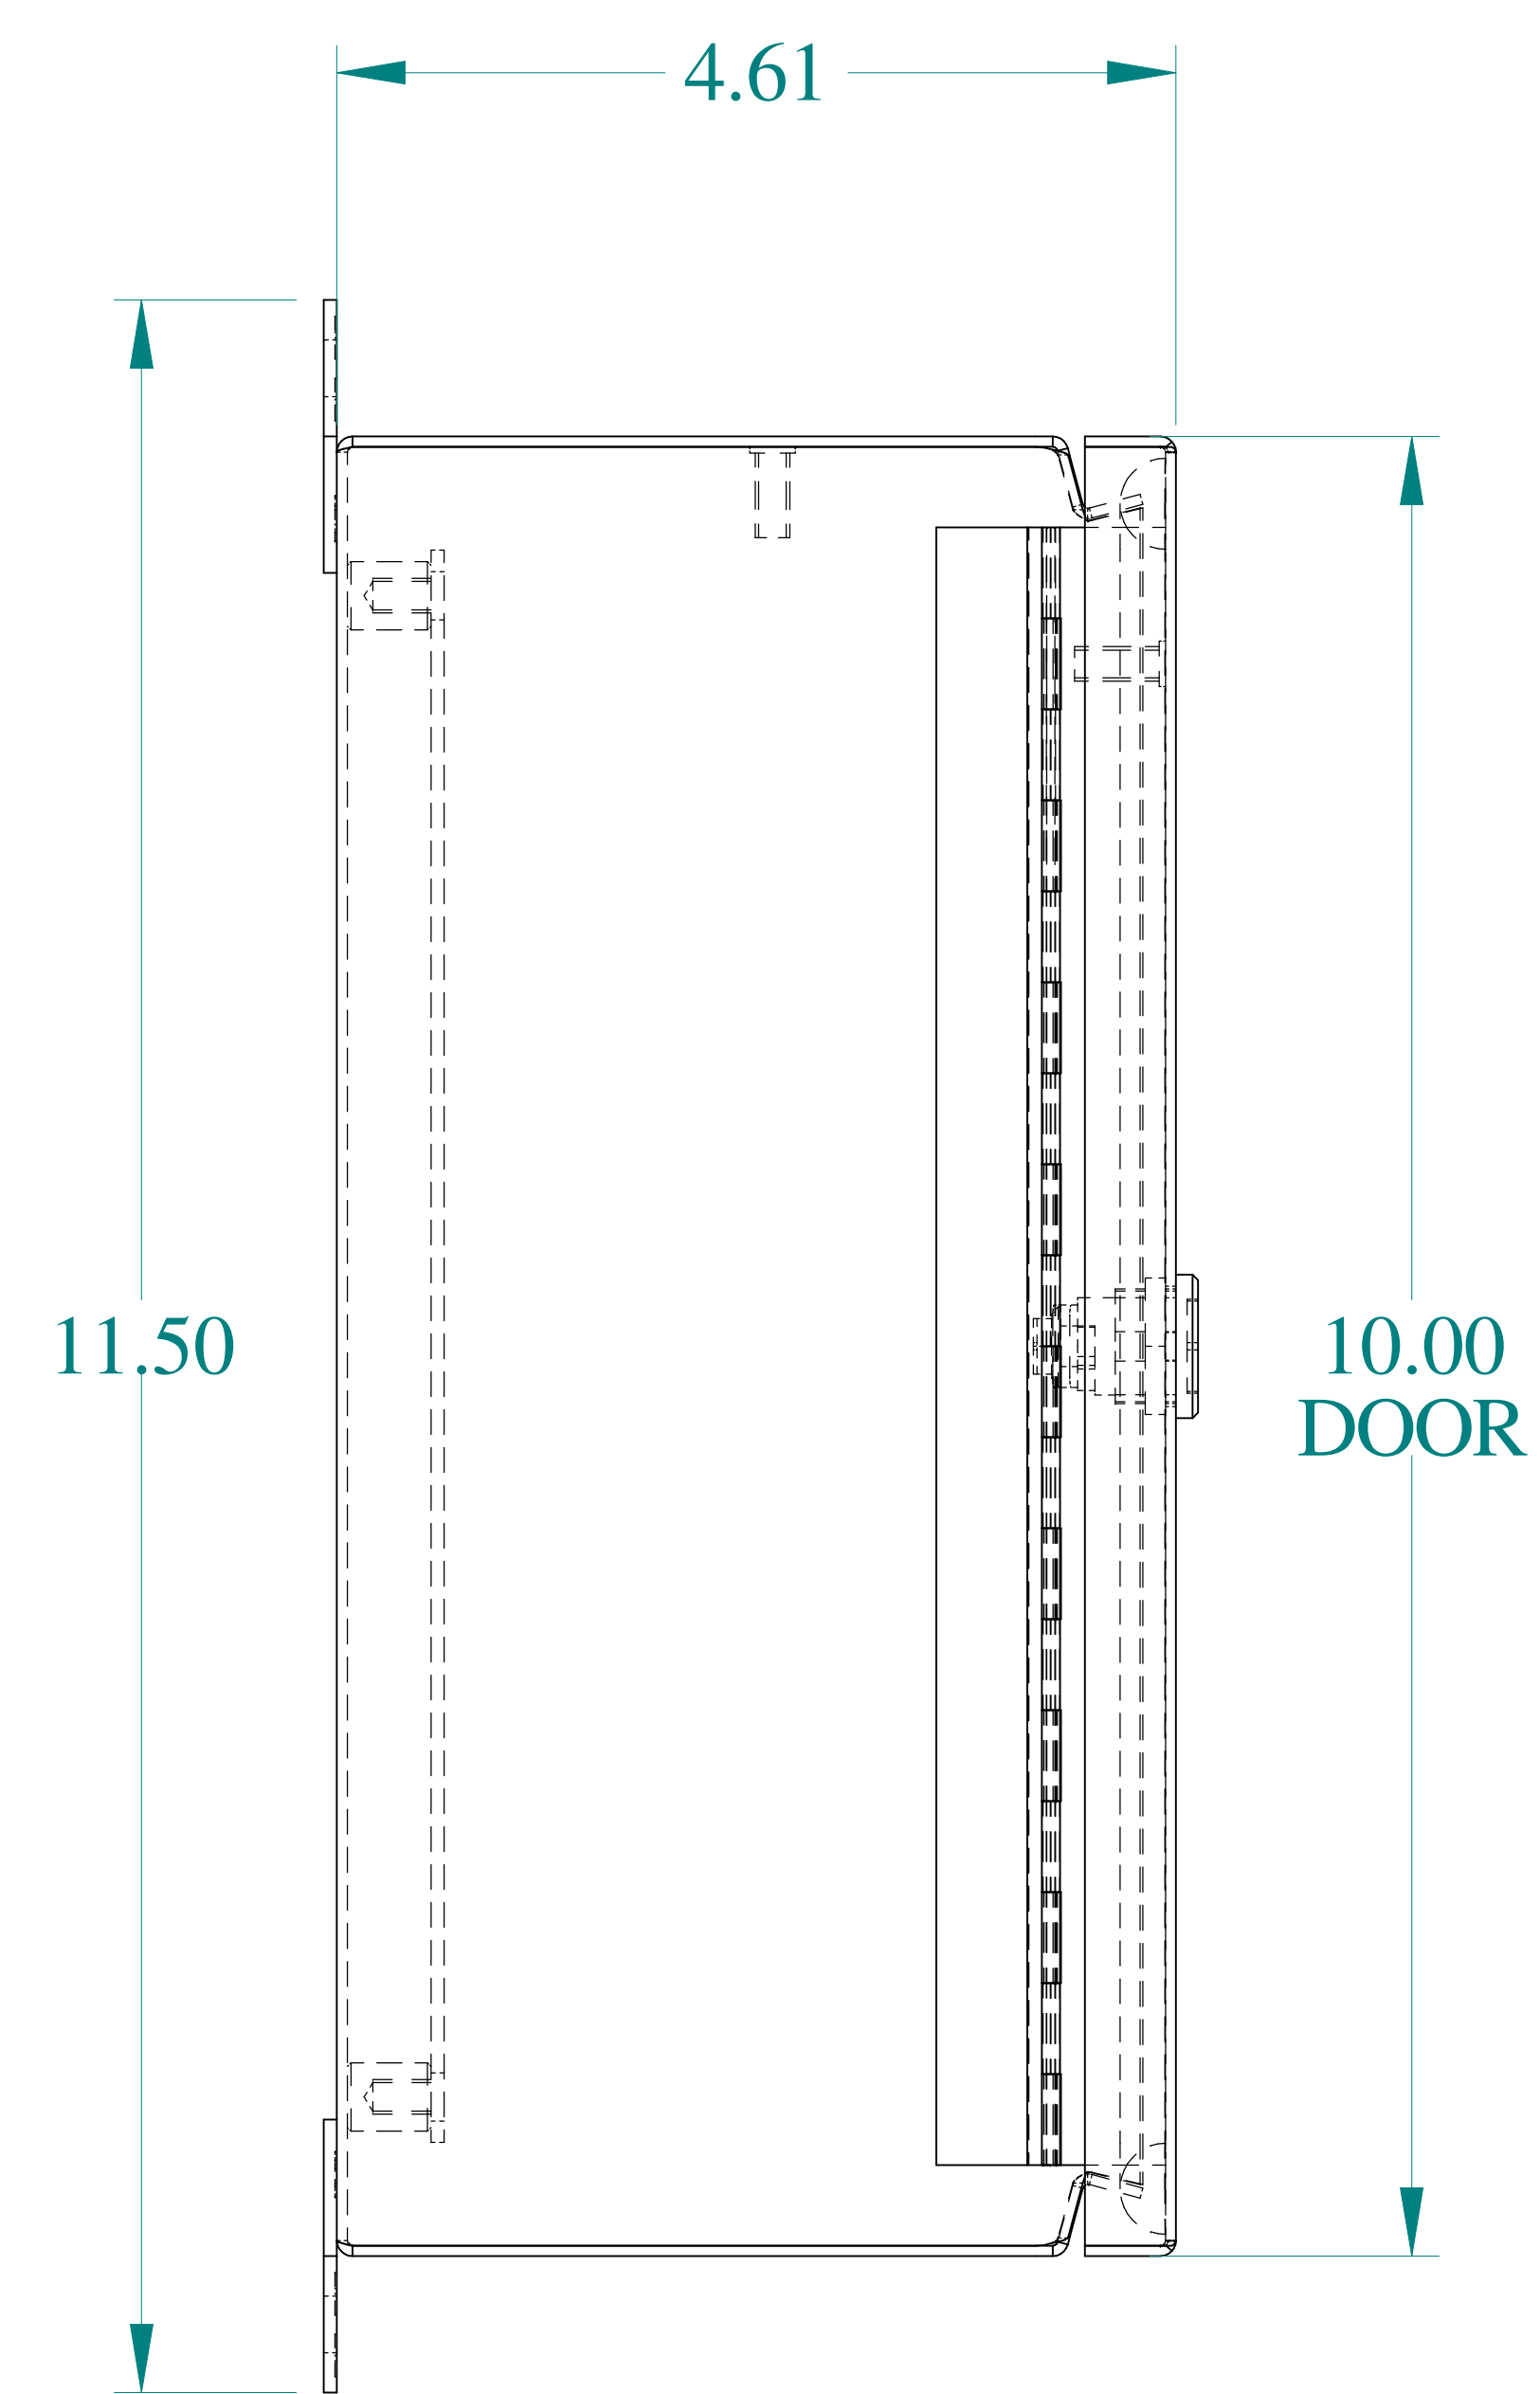

TOP VIEW

ISOMETRIC VIEWS

SIDE VIEW

FRONT VIEW

SIDE VIEW

BACK VIEW

BOTTOM VIEW

Data subject to change without notice.

Part #: EJ1084SS

Date: Mar. 22, 2019

Link: www.hammg.com/EJ1084SS