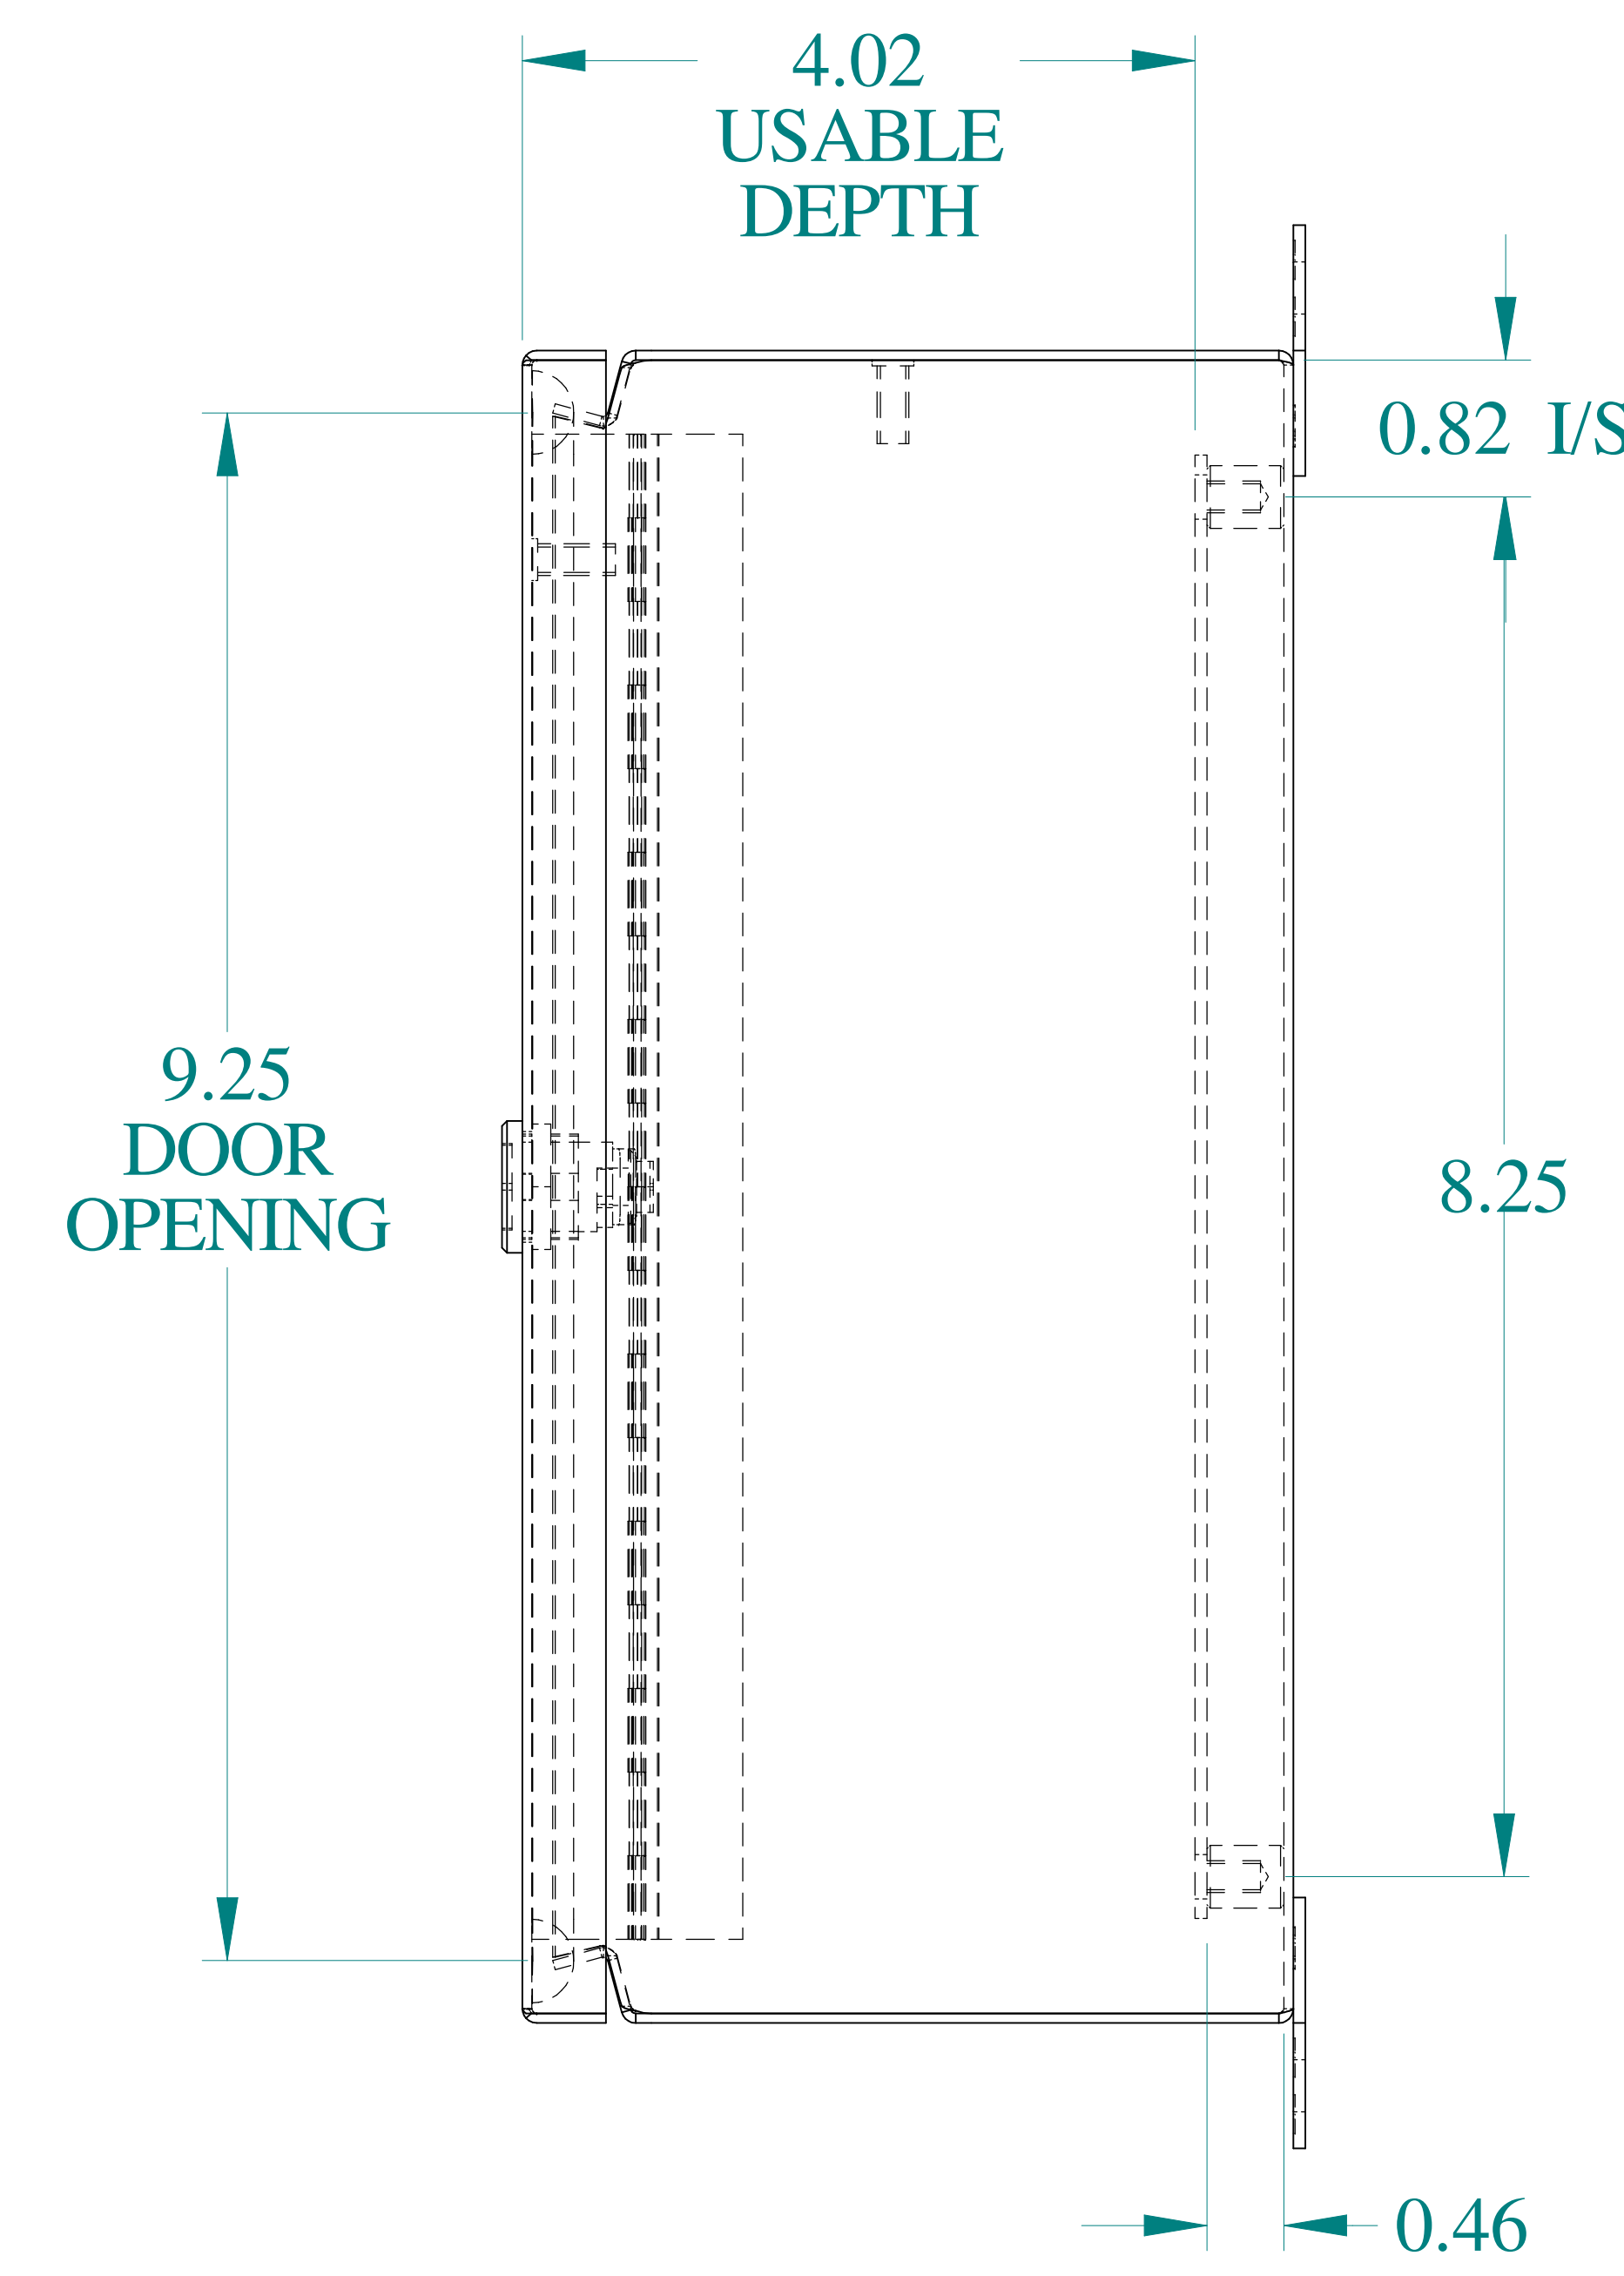

TOP VIEW

ISOMETRIC VIEWS

SIDE VIEW

FRONT VIEW

SIDE VIEW

BACK VIEW

BOTTOM VIEW

Data subject to change without notice.

Part #: EJ1084SS

Date: Mar. 22, 2019

Link: www.hammg.com/EJ1084SS