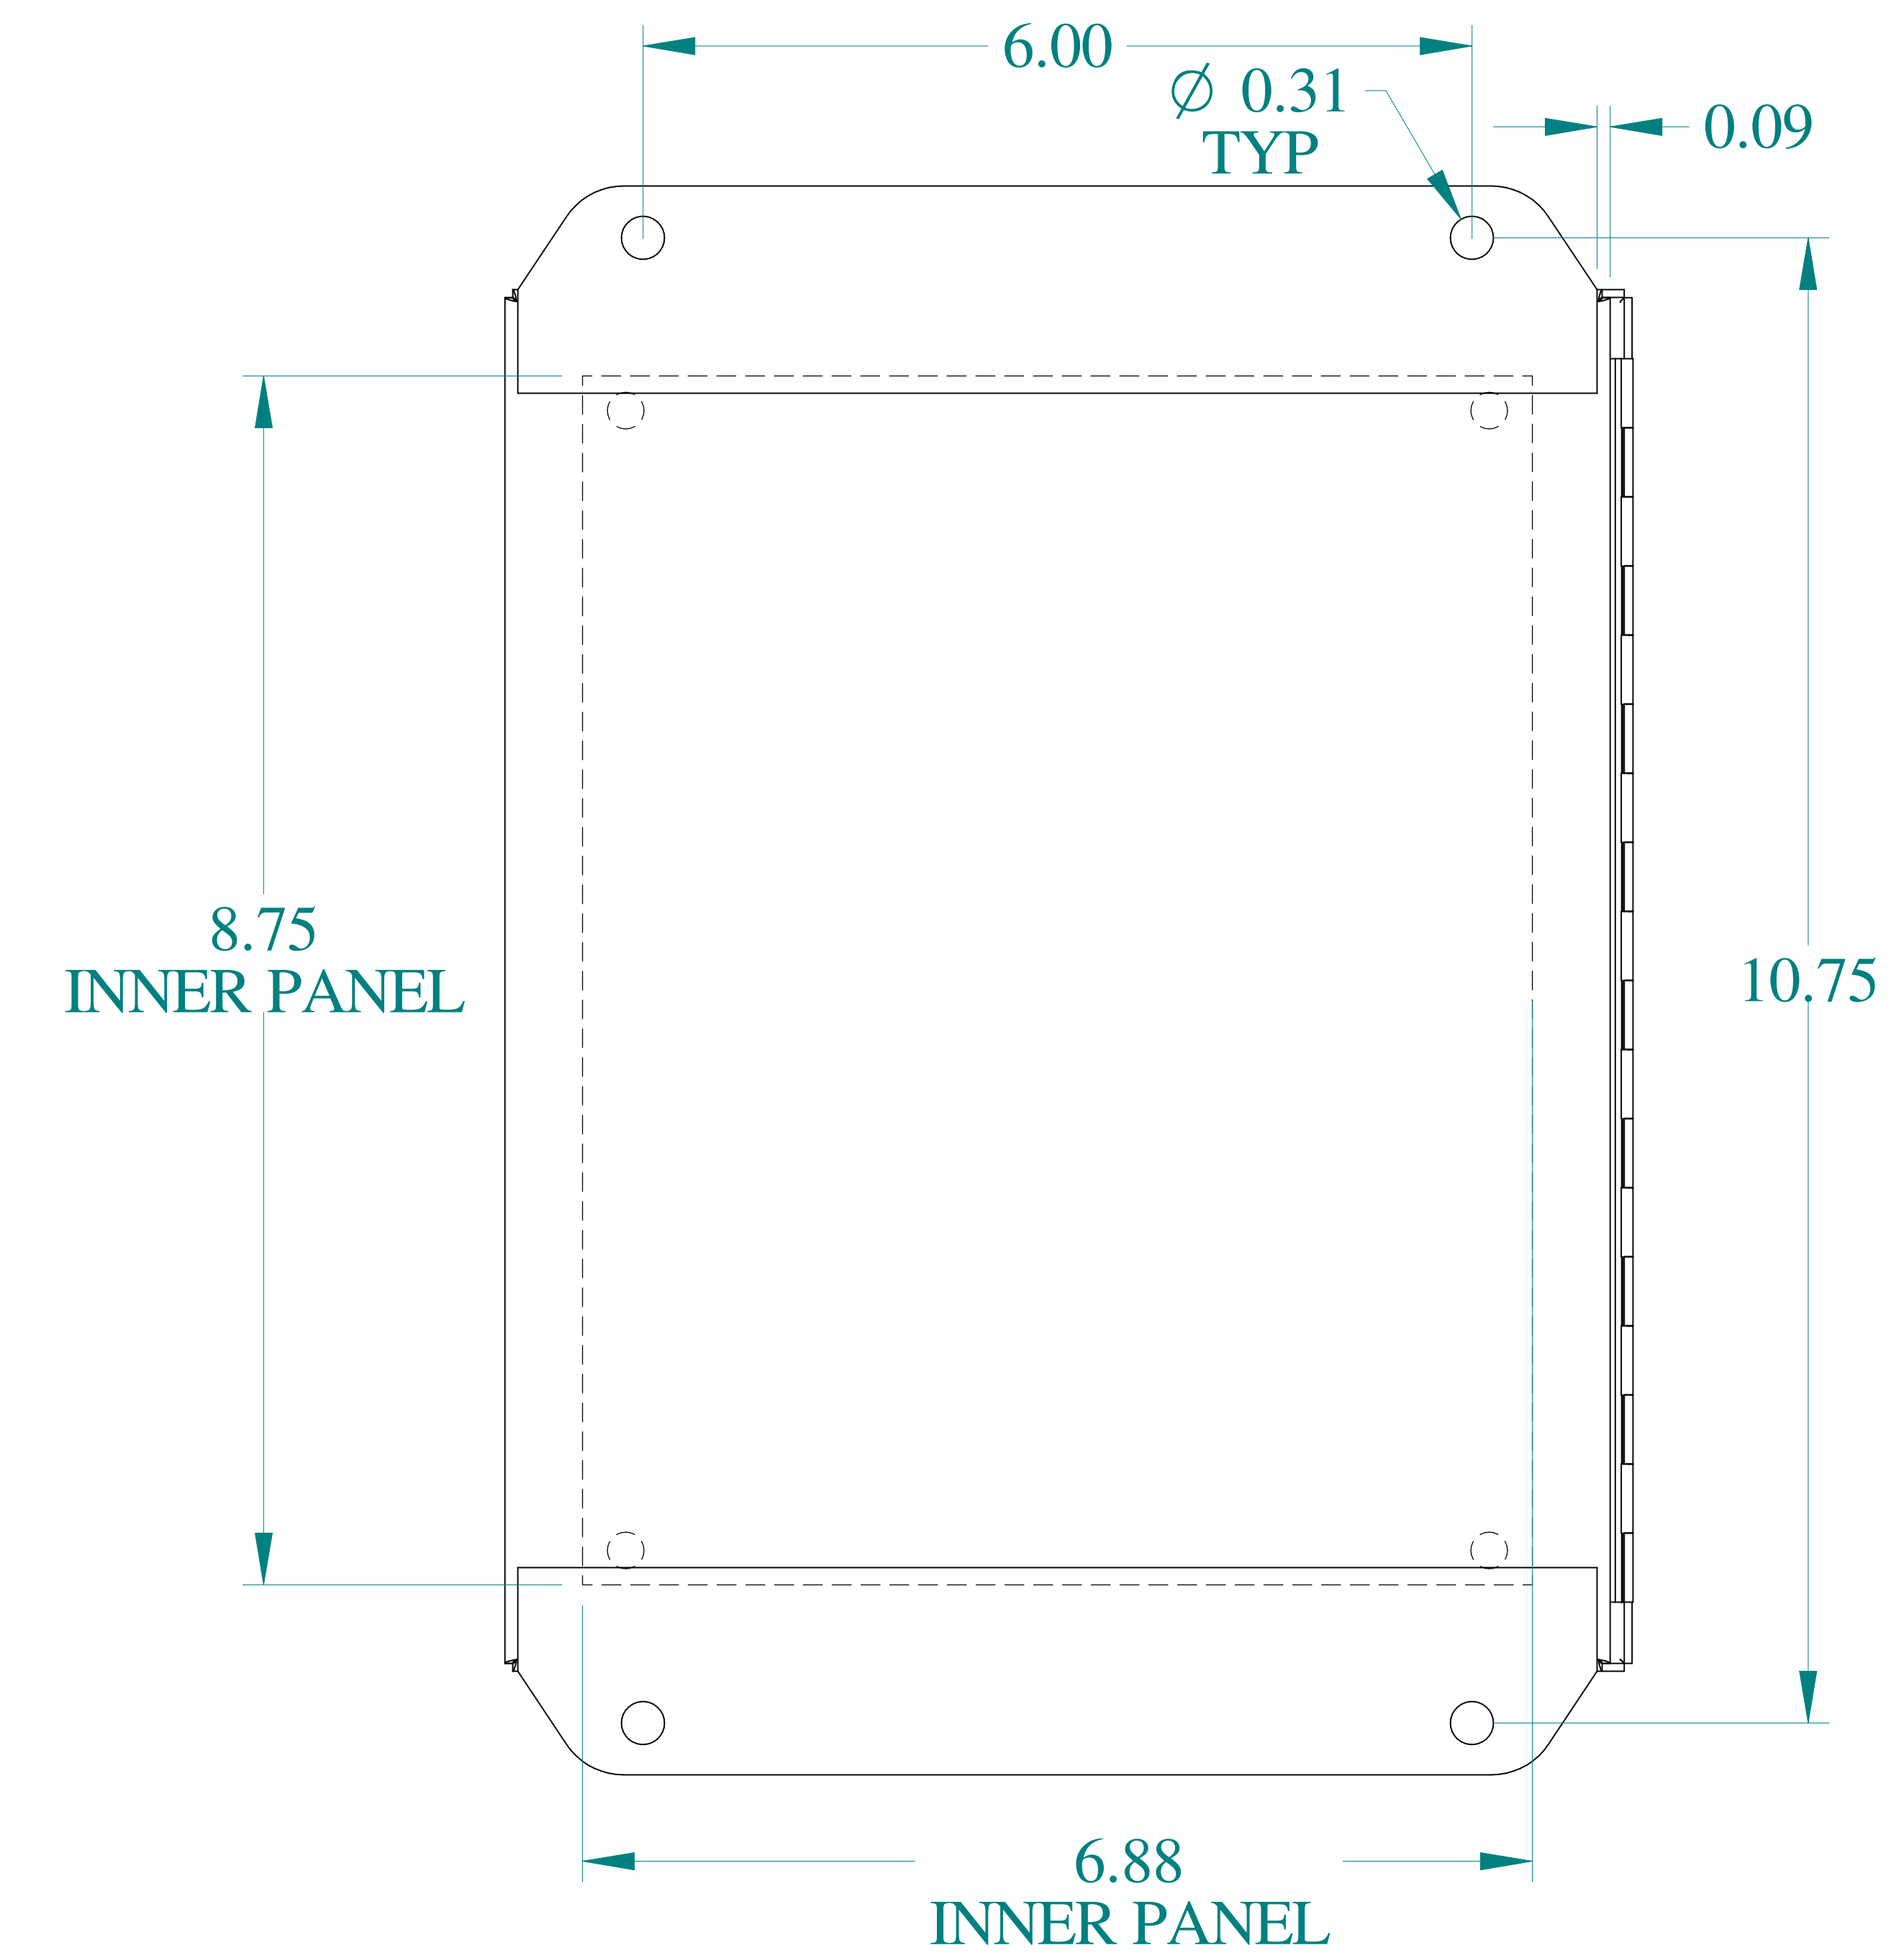

TOP VIEW

ISOMETRIC VIEWS

SIDE VIEW

FRONT VIEW

SIDE VIEW

BACK VIEW

BOTTOM VIEW

Data subject to change without notice.

Part #: EJ1084SS

Date: Mar. 22, 2019

Link: www.hammg.com/EJ1084SS