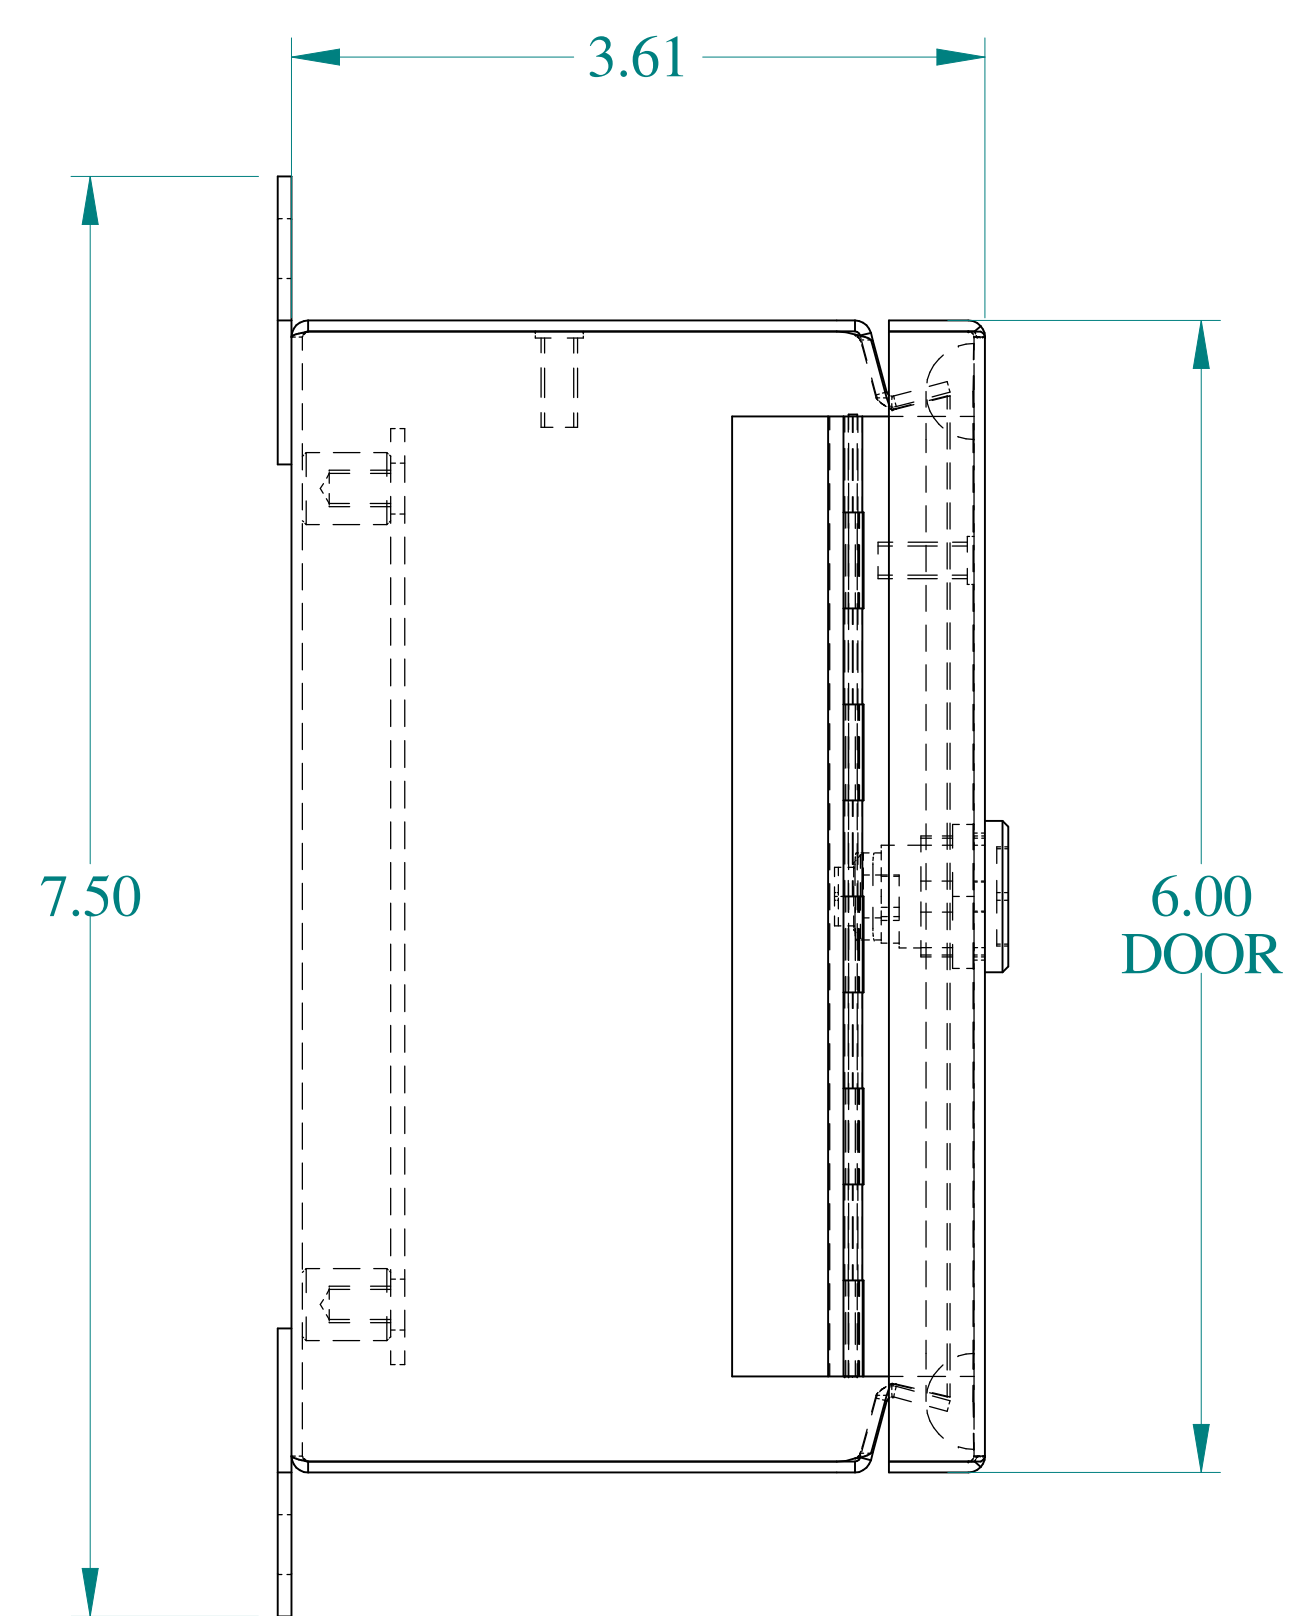

TOP VIEW

ISOMETRIC VIEWS

SIDE VIEW

FRONT VIEW

SIDE VIEW

BACK VIEW

BOTTOM VIEW

Data subject to change without notice.

Part #: EJ643S16

Date: Mar. 26, 2019

Link:www.hammfg.com/EJ643S16