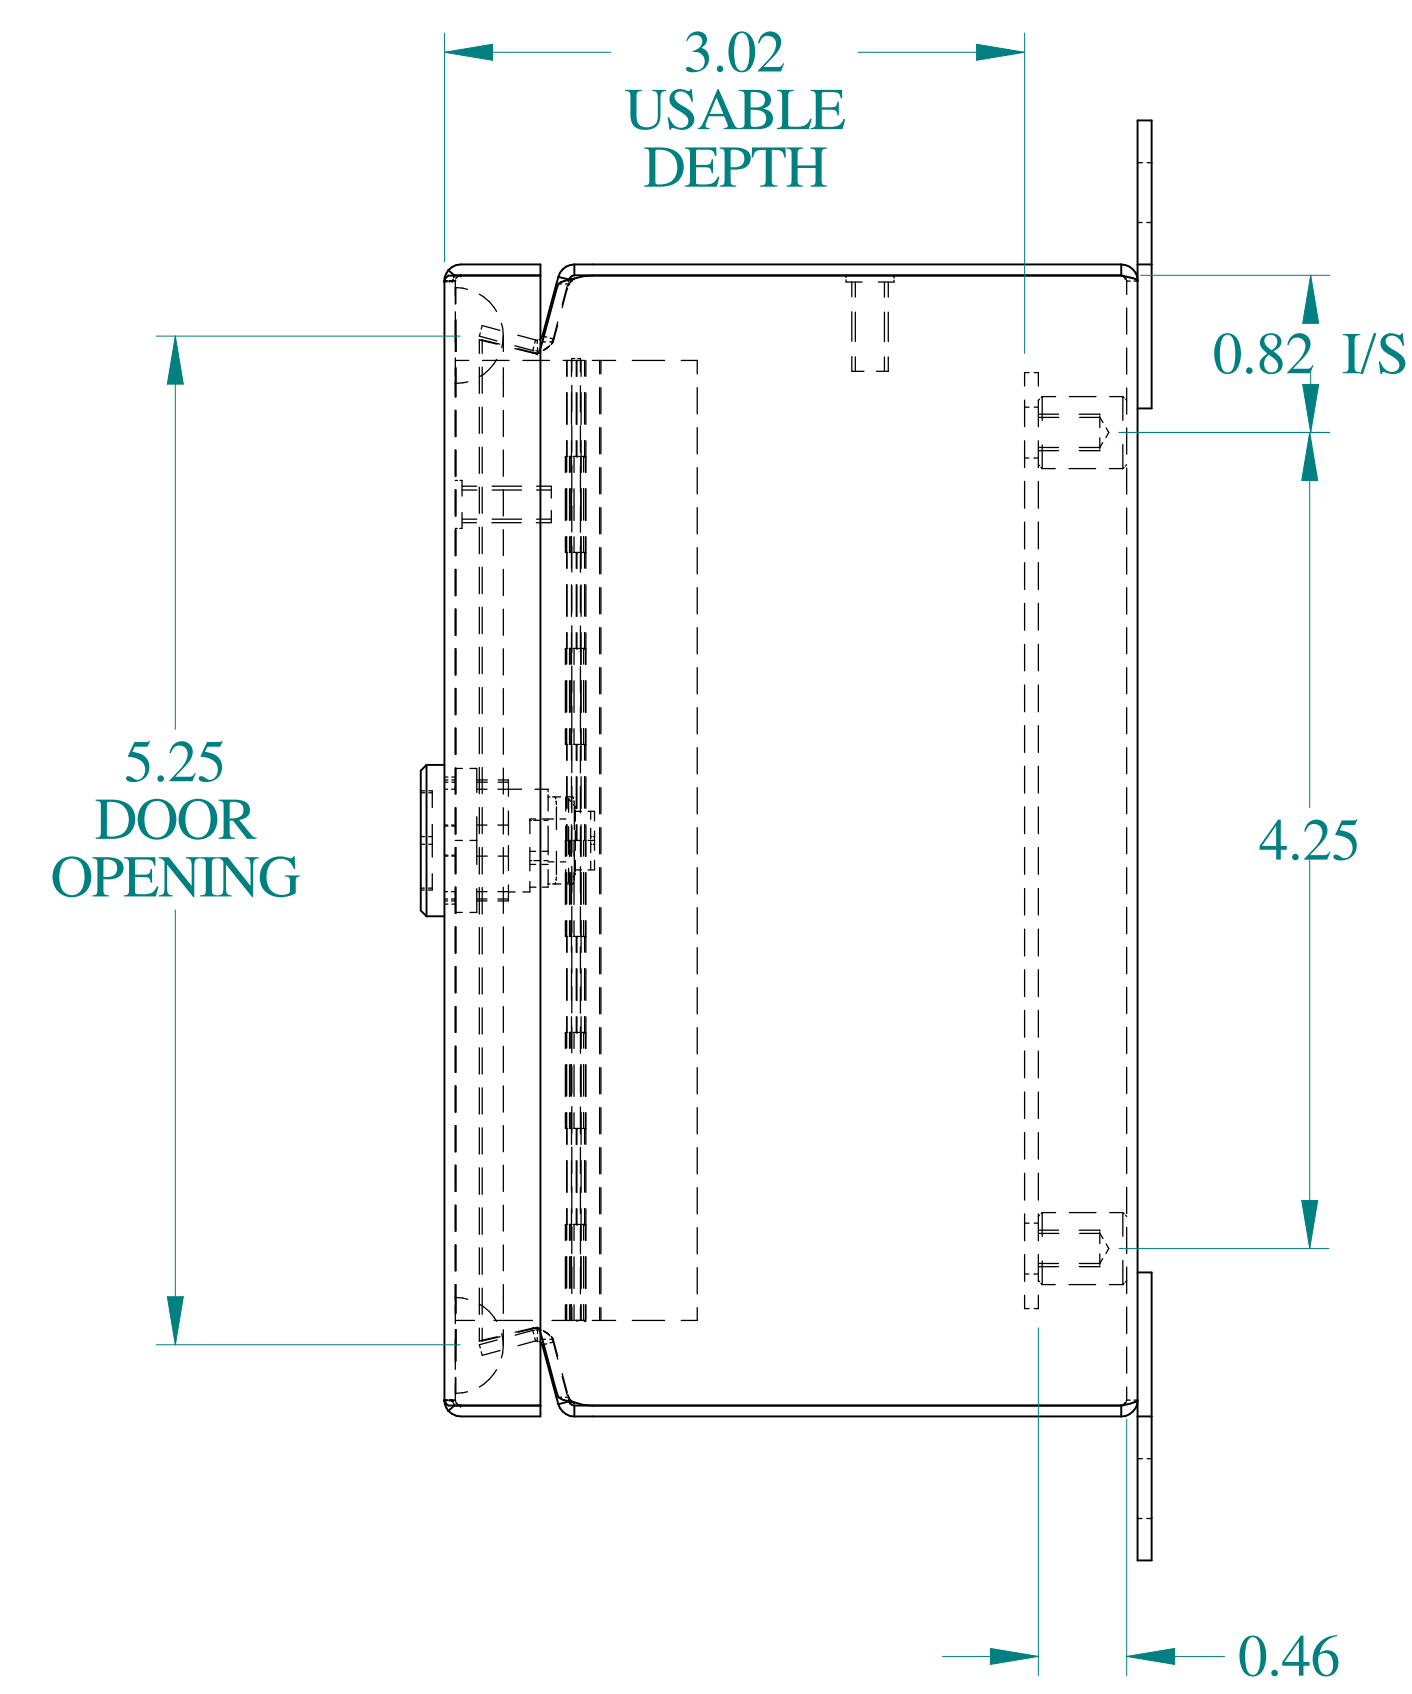

TOP VIEW

ISOMETRIC VIEWS

SIDE VIEW

FRONT VIEW

SIDE VIEW

BACK VIEW

BOTTOM VIEW

Data subject to change without notice.

Part #: EJ643S16

Date: Mar. 26, 2019

Link:www.hammfg.com/EJ643S16