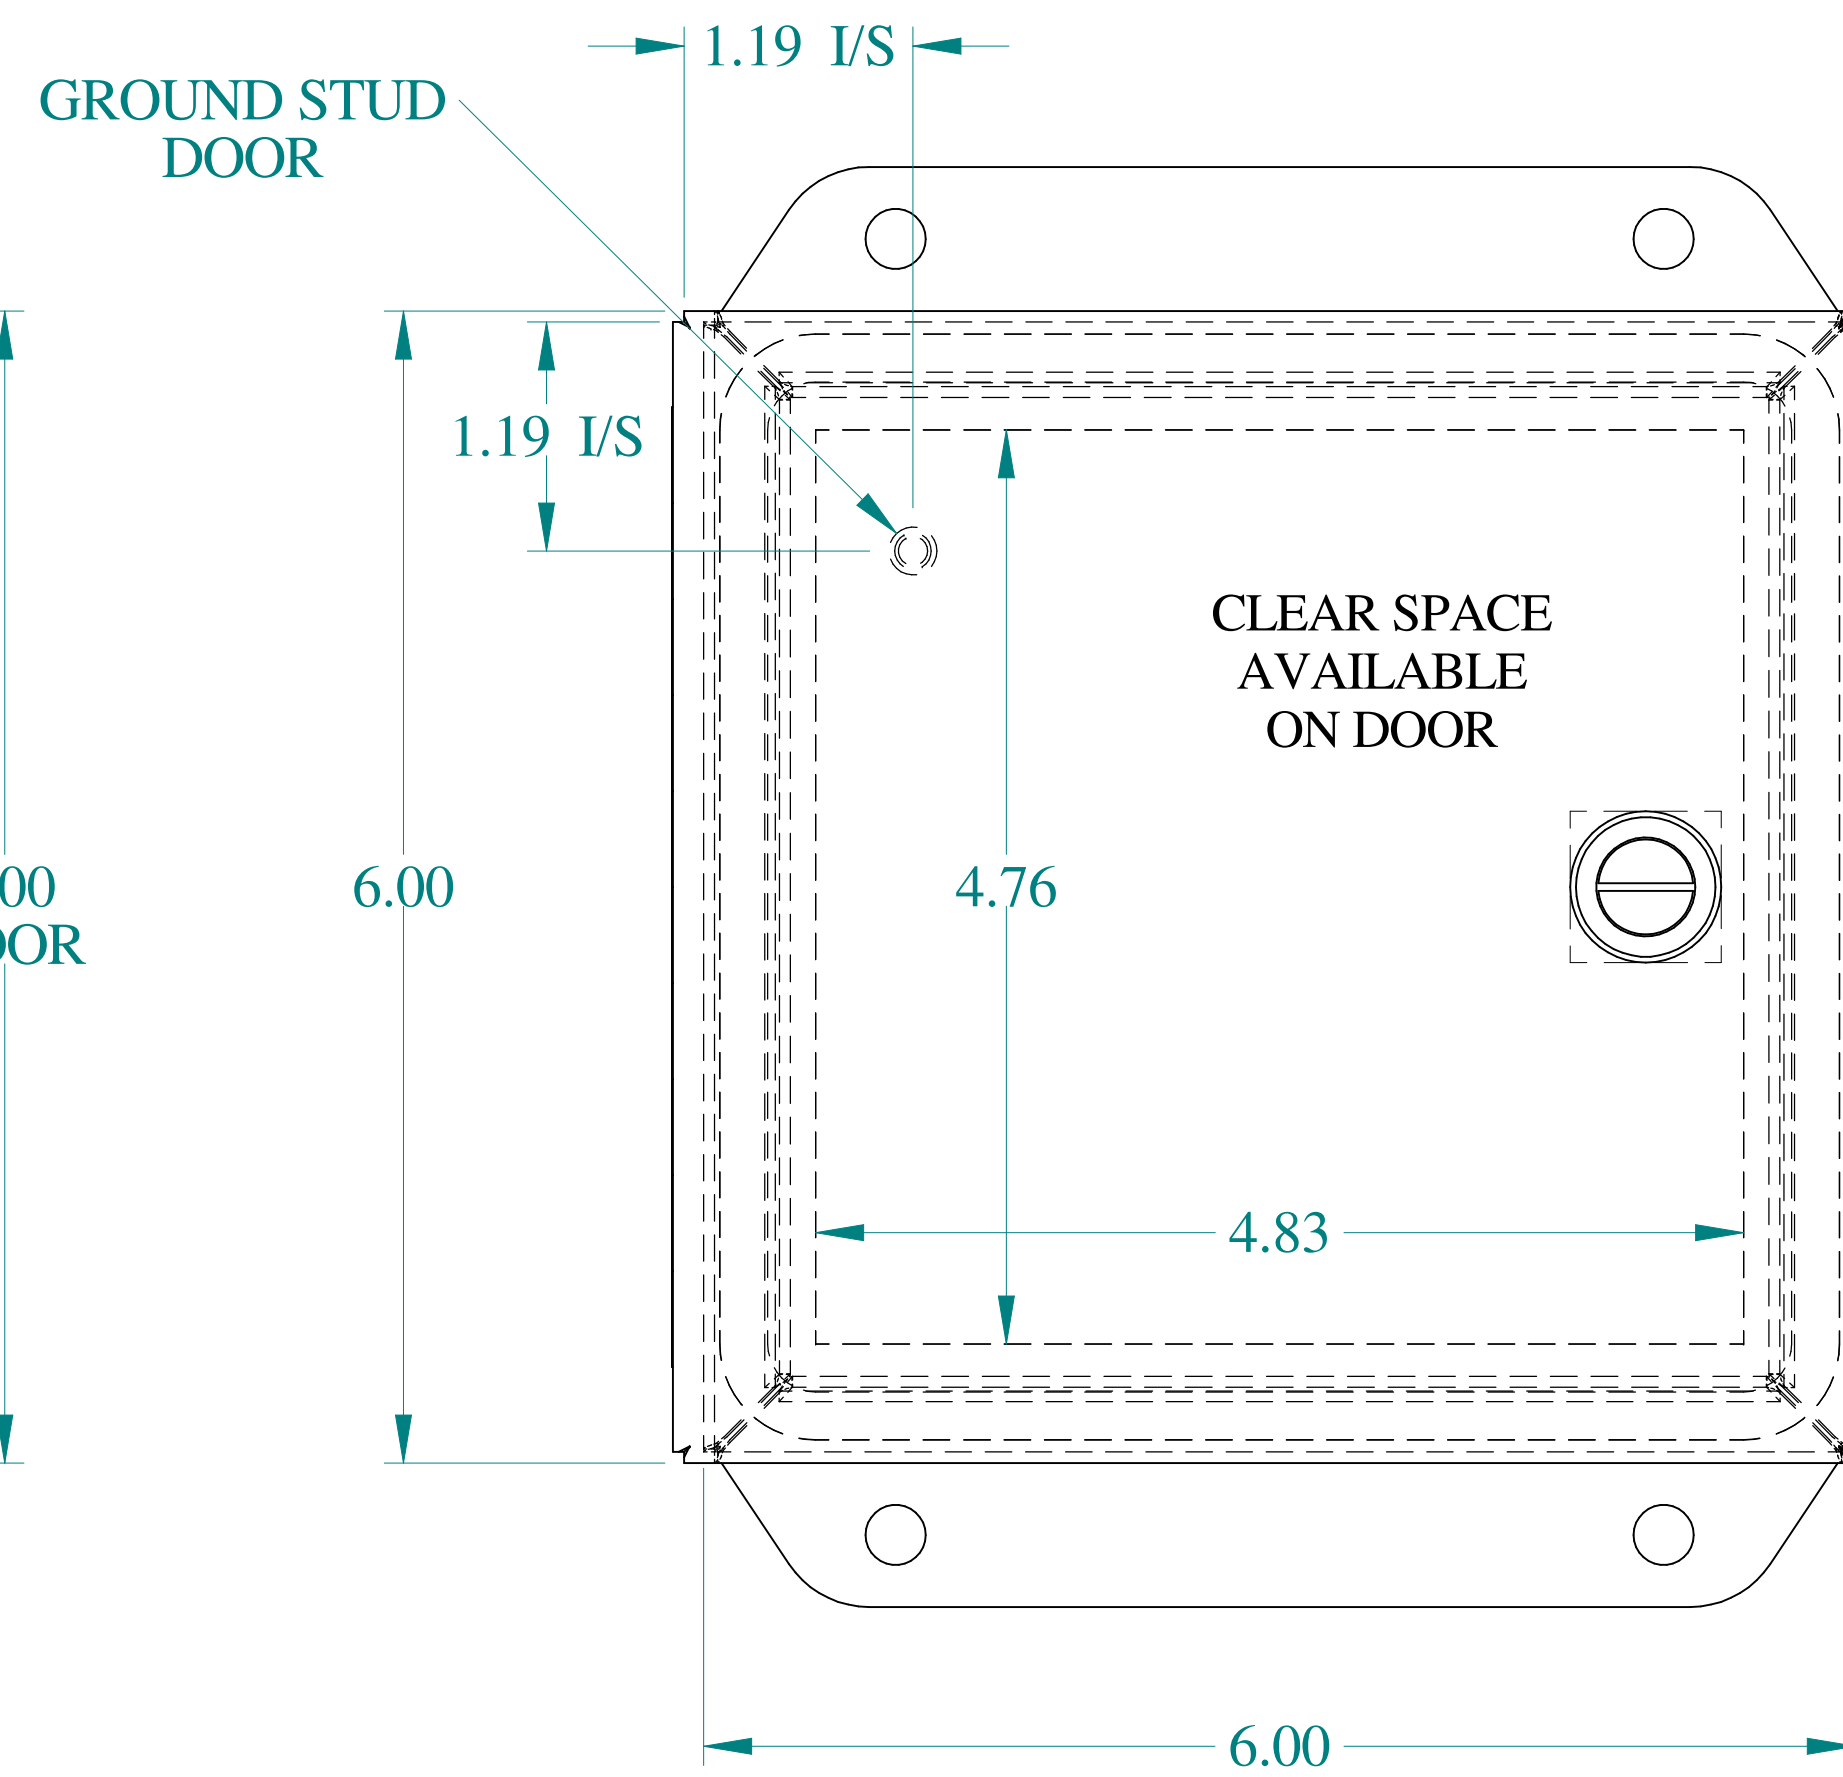

TOP VIEW

ISOMETRIC VIEWS

SIDE VIEW

FRONT VIEW

SIDE VIEW

BACK VIEW

BOTTOM VIEW

**HAMMOND
MANUFACTURING®**
www.hammondmfg.com

Data subject to change without notice.

Part # : EJ664S16 Date : Mar. 26, 2019

Link: www.hammg.com/EJ664S16