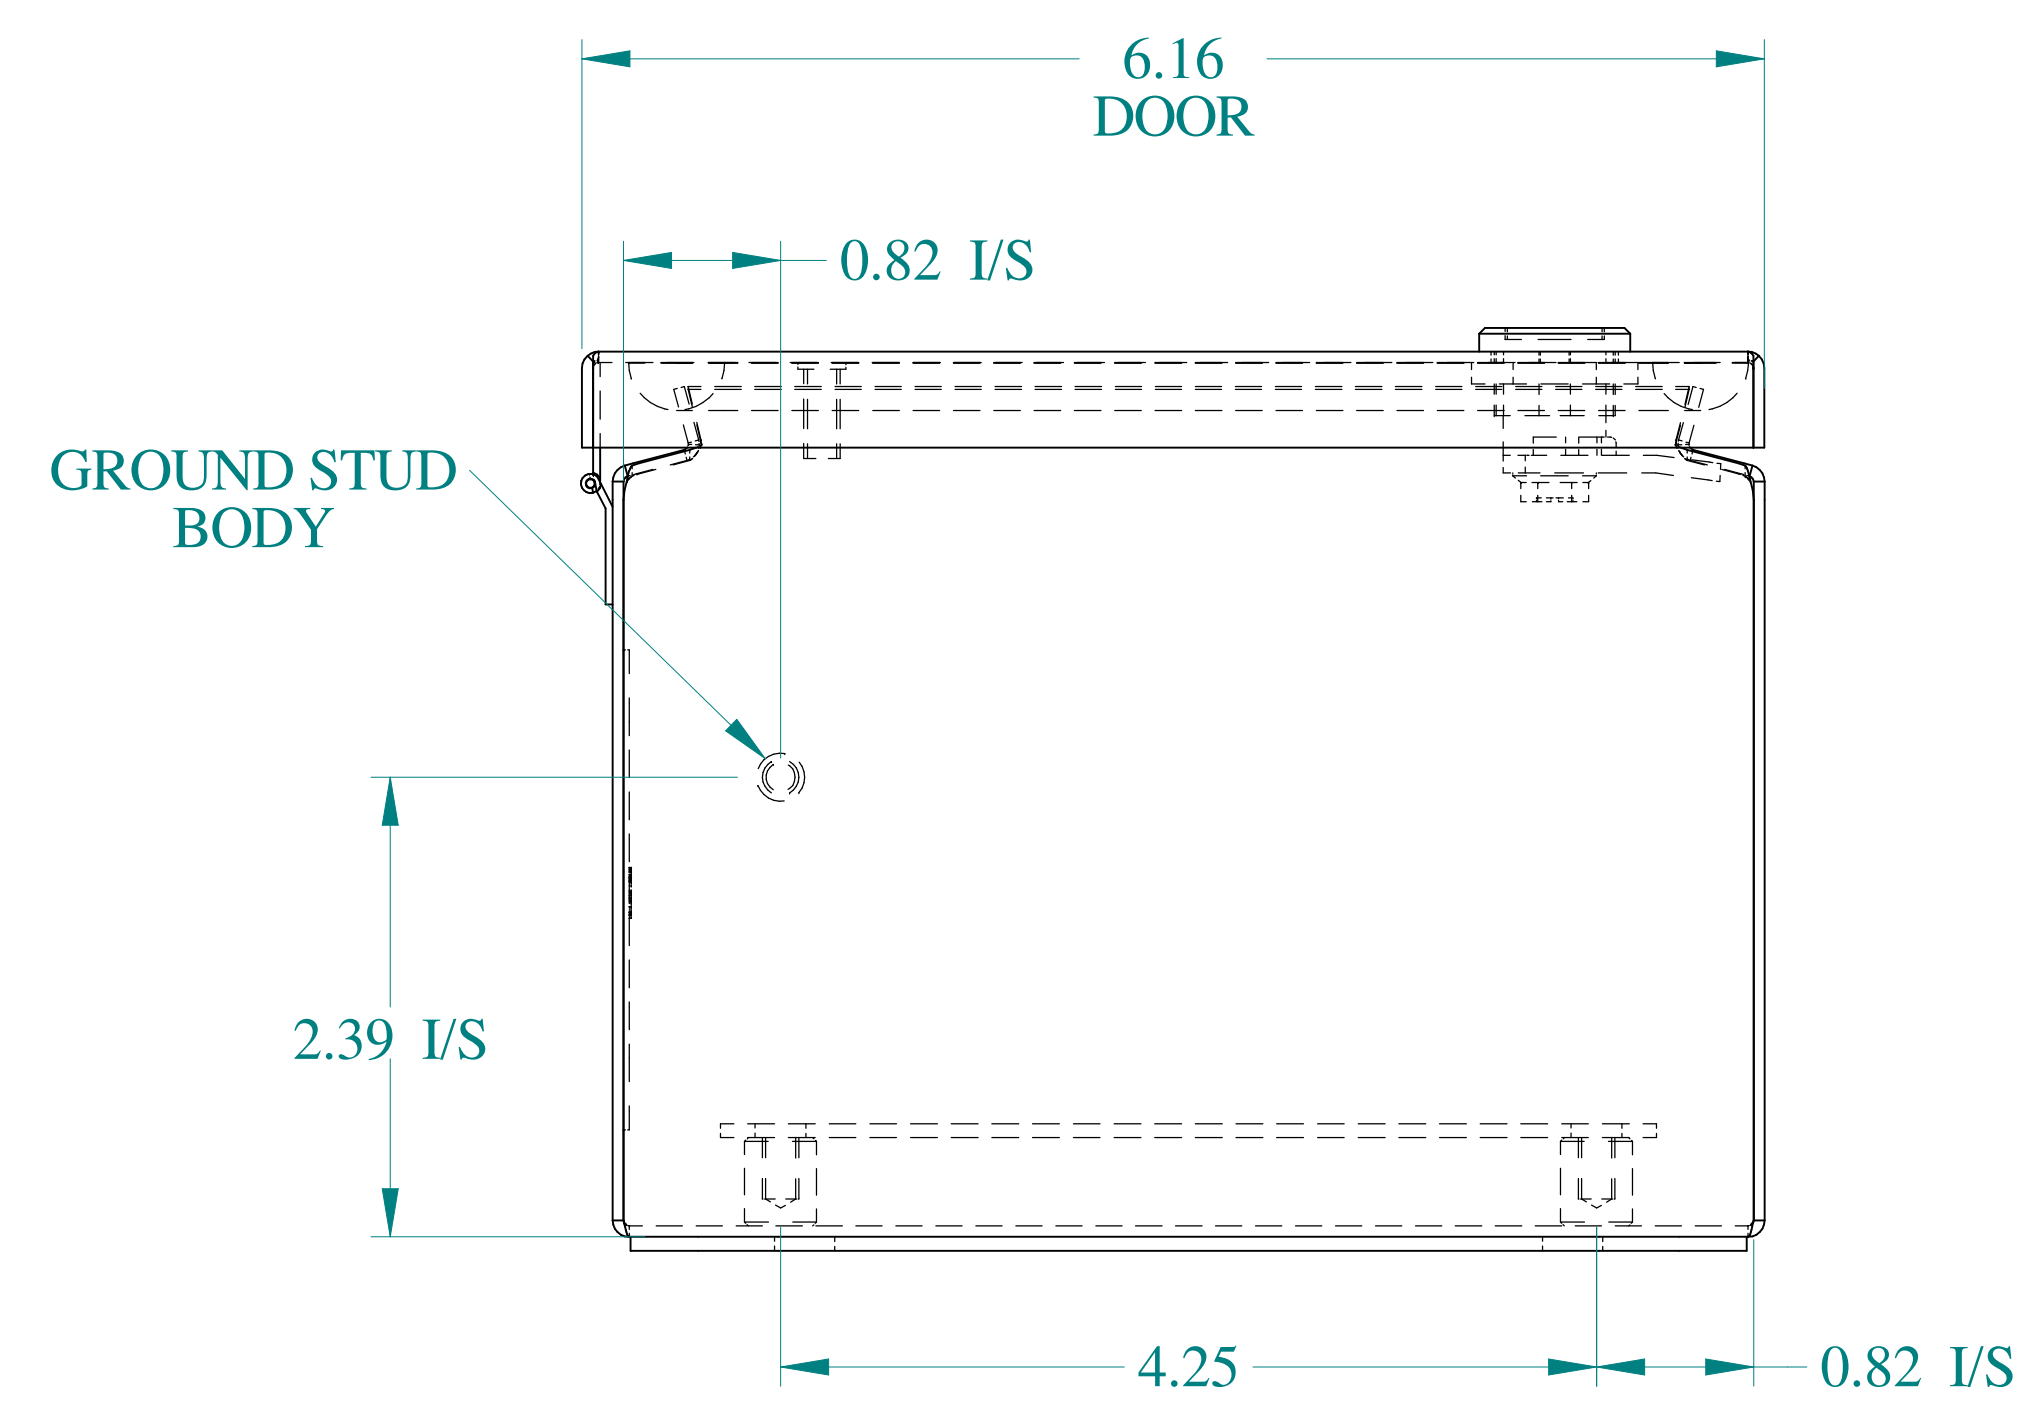

TOP VIEW

ISOMETRIC VIEWS

SIDE VIEW

FRONT VIEW

SIDE VIEW

BACK VIEW

BOTTOM VIEW

**HAMMOND
MANUFACTURING®**
www.hammondmfg.com

Data subject to change without notice.

Part # : EJ664S16 Date : Mar. 26, 2019

Link: www.hammg.com/EJ664S16