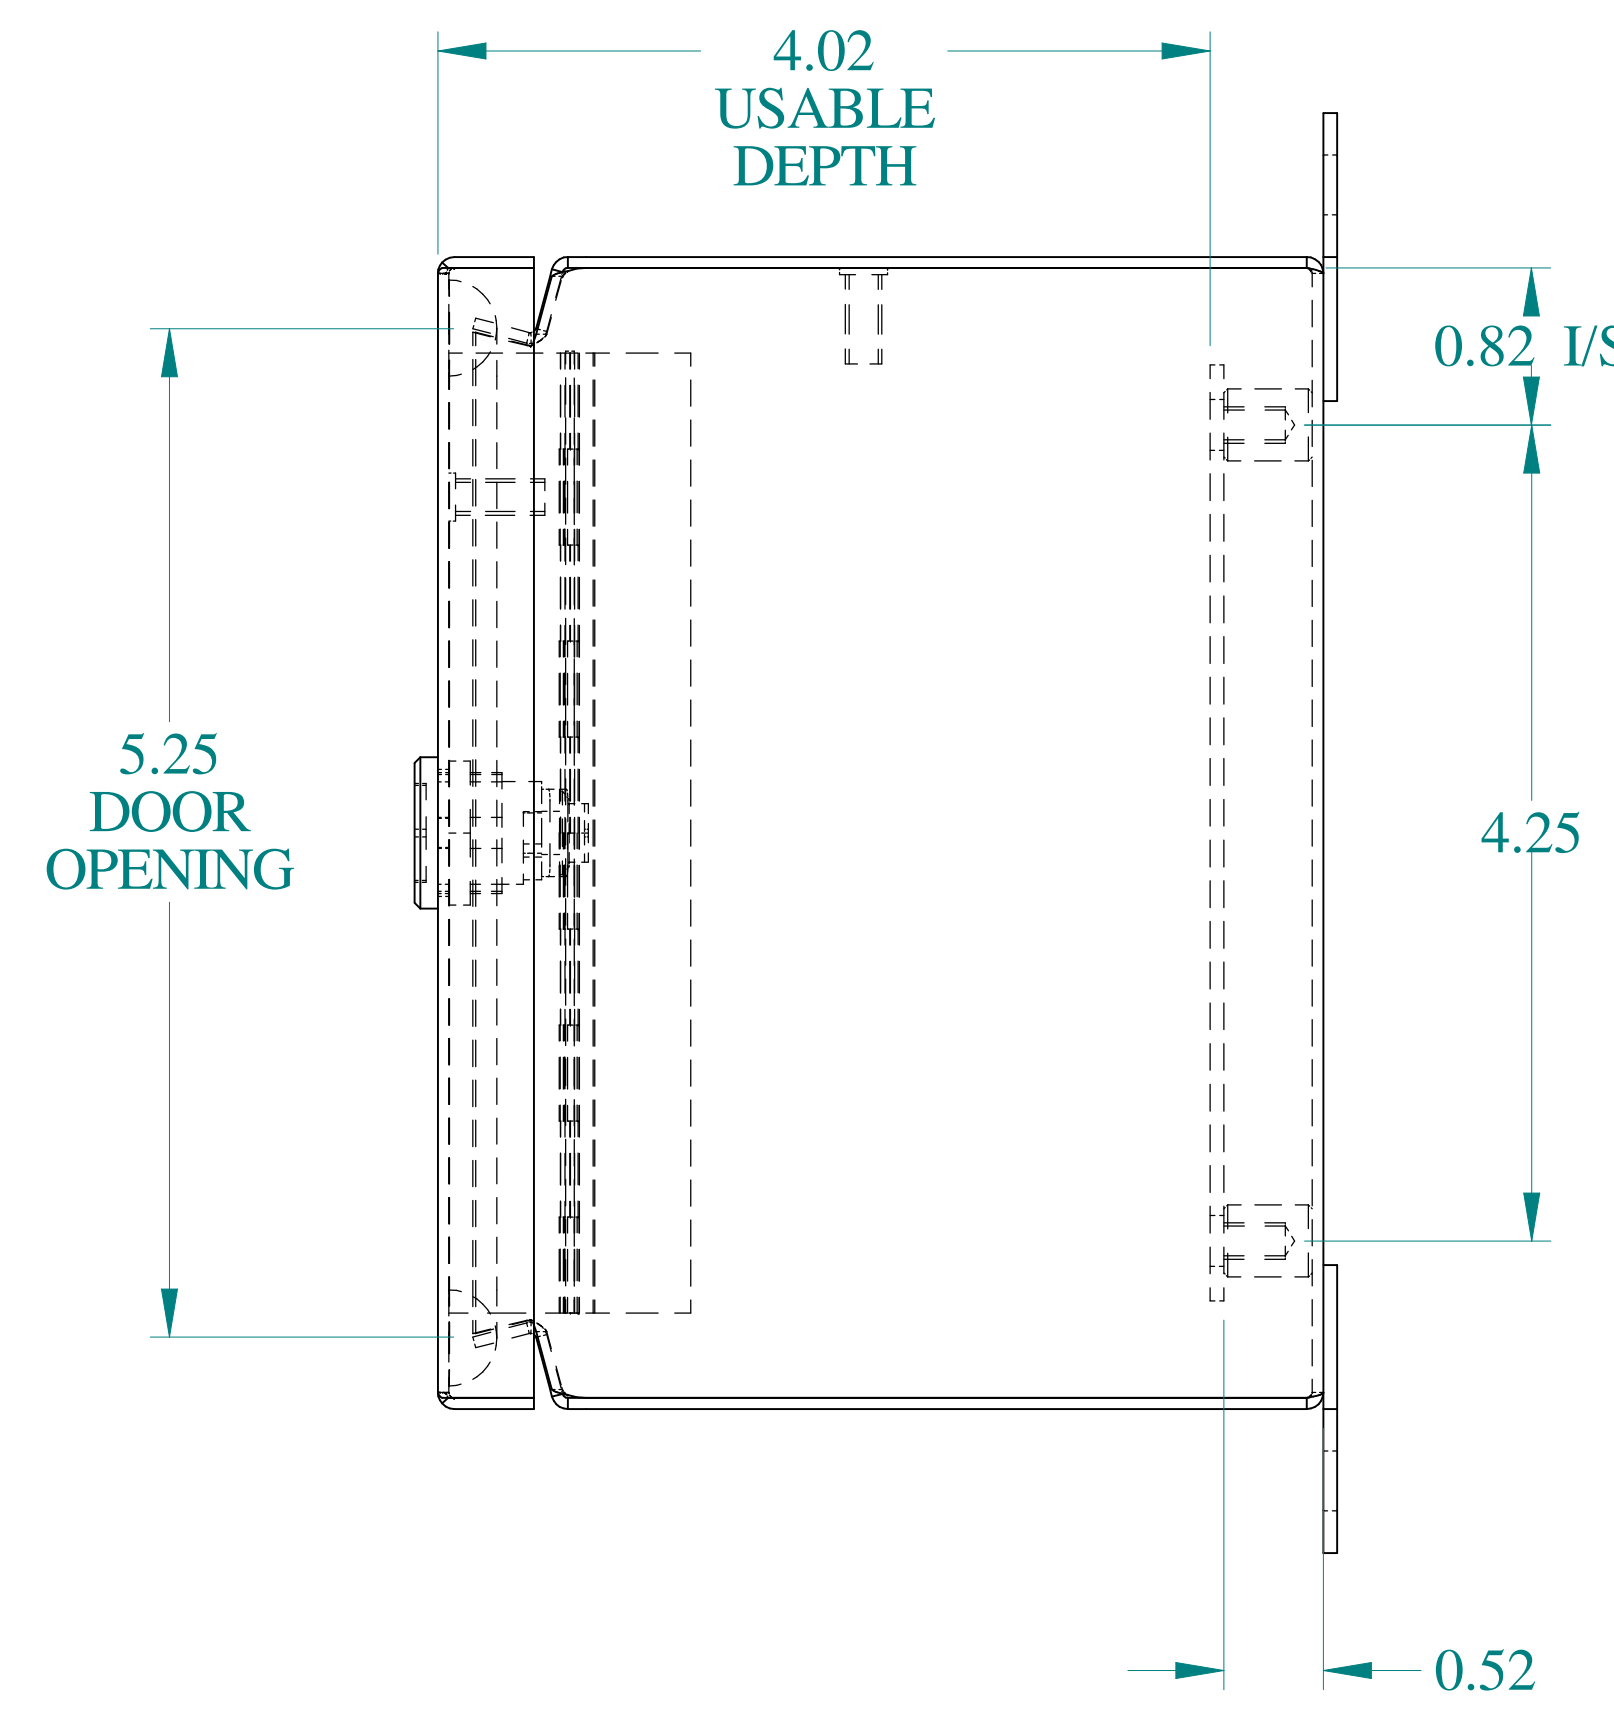

TOP VIEW

ISOMETRIC VIEWS

SIDE VIEW

FRONT VIEW

SIDE VIEW

BACK VIEW

BOTTOM VIEW

**HAMMOND
MANUFACTURING®**
www.hammondmfg.com

Data subject to change without notice.

Part # : EJ664S16 Date : Mar. 26, 2019

Link: www.hammg.com/EJ664S16