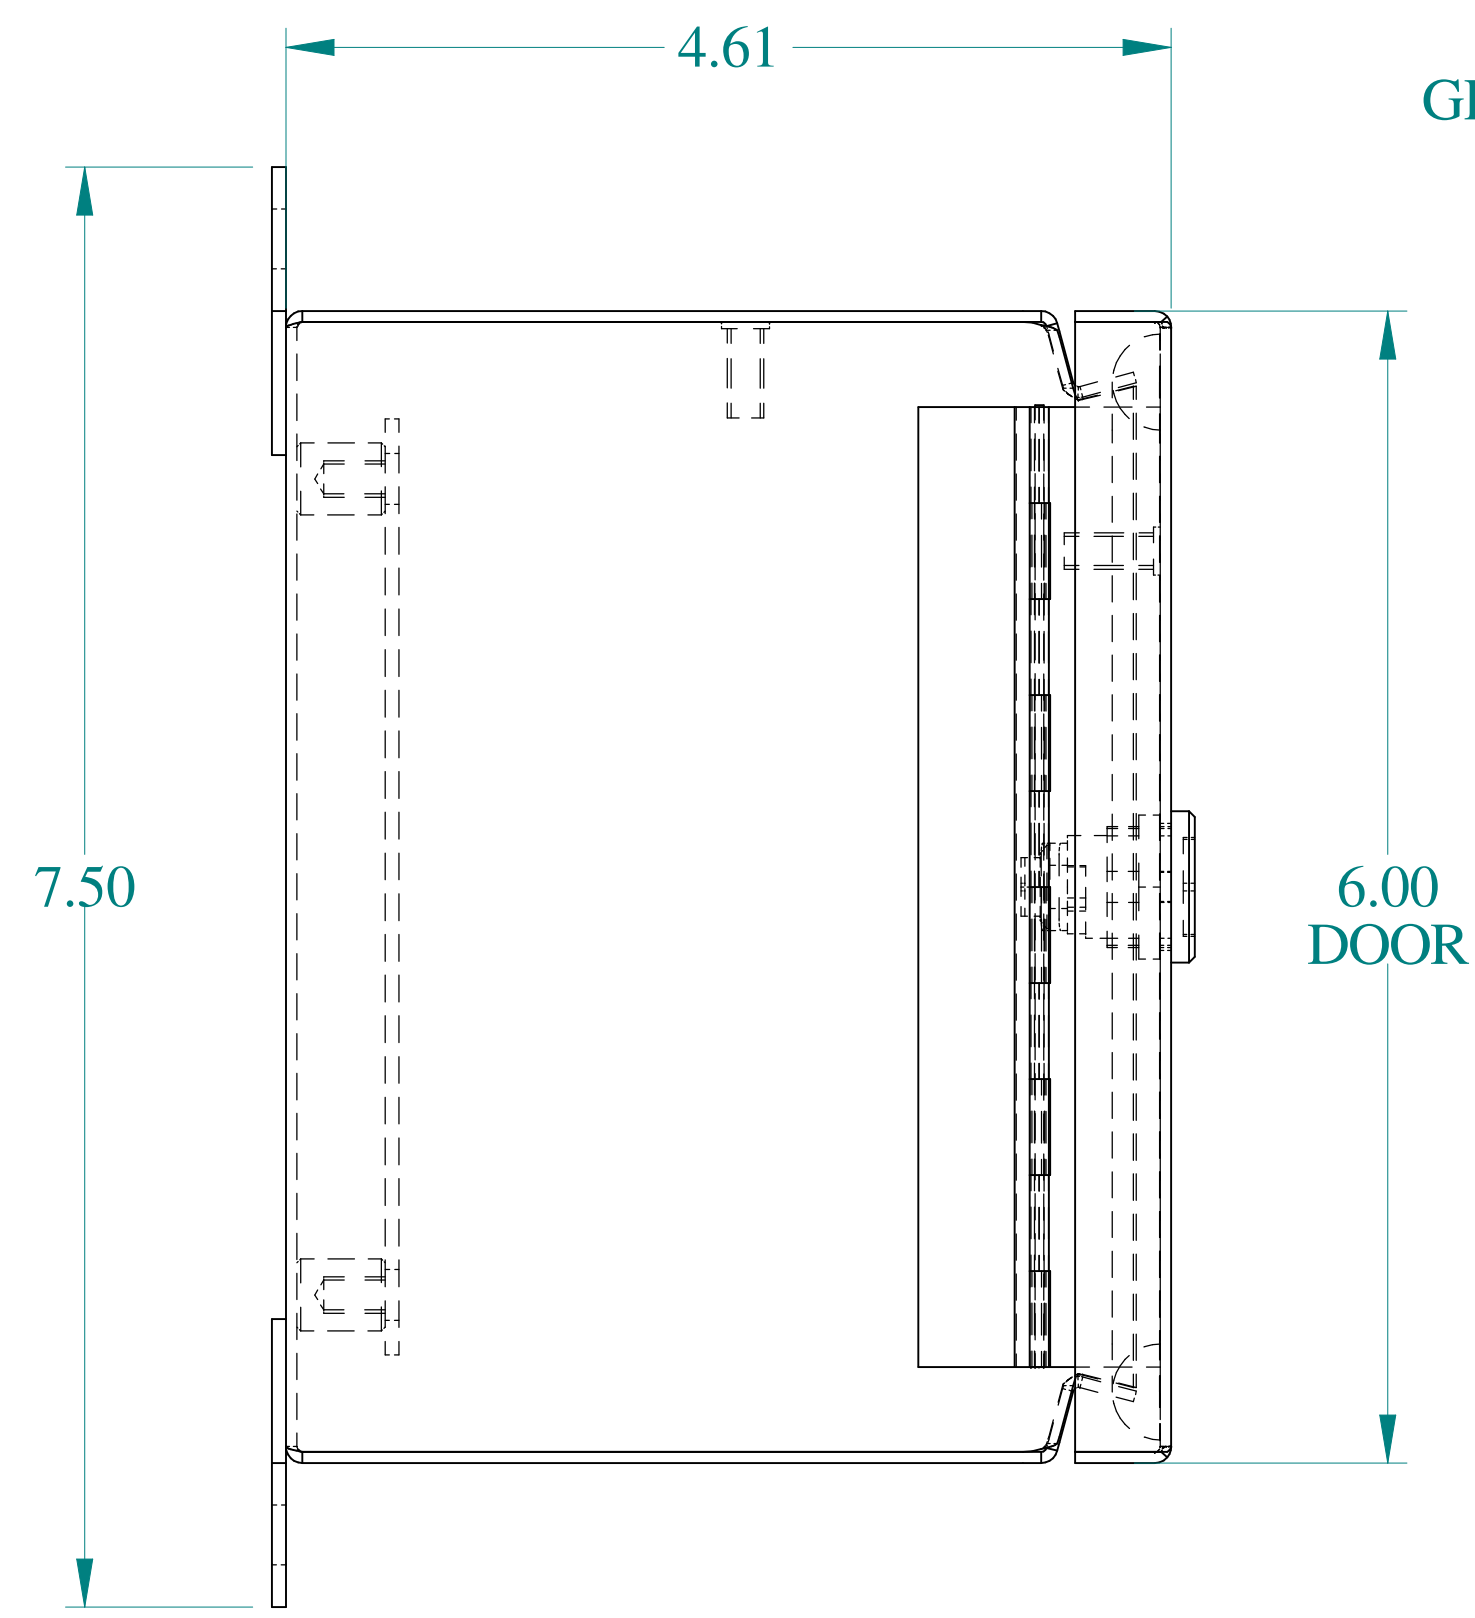

TOP VIEW

ISOMETRIC VIEWS

SIDE VIEW

FRONT VIEW

SIDE VIEW

BACK VIEW

BOTTOM VIEW

**HAMMOND
MANUFACTURING®**
www.hammondmfg.com

Data subject to change without notice.

Part # : EJ664S16 Date : Mar. 26, 2019

Link: www.hammg.com/EJ664S16