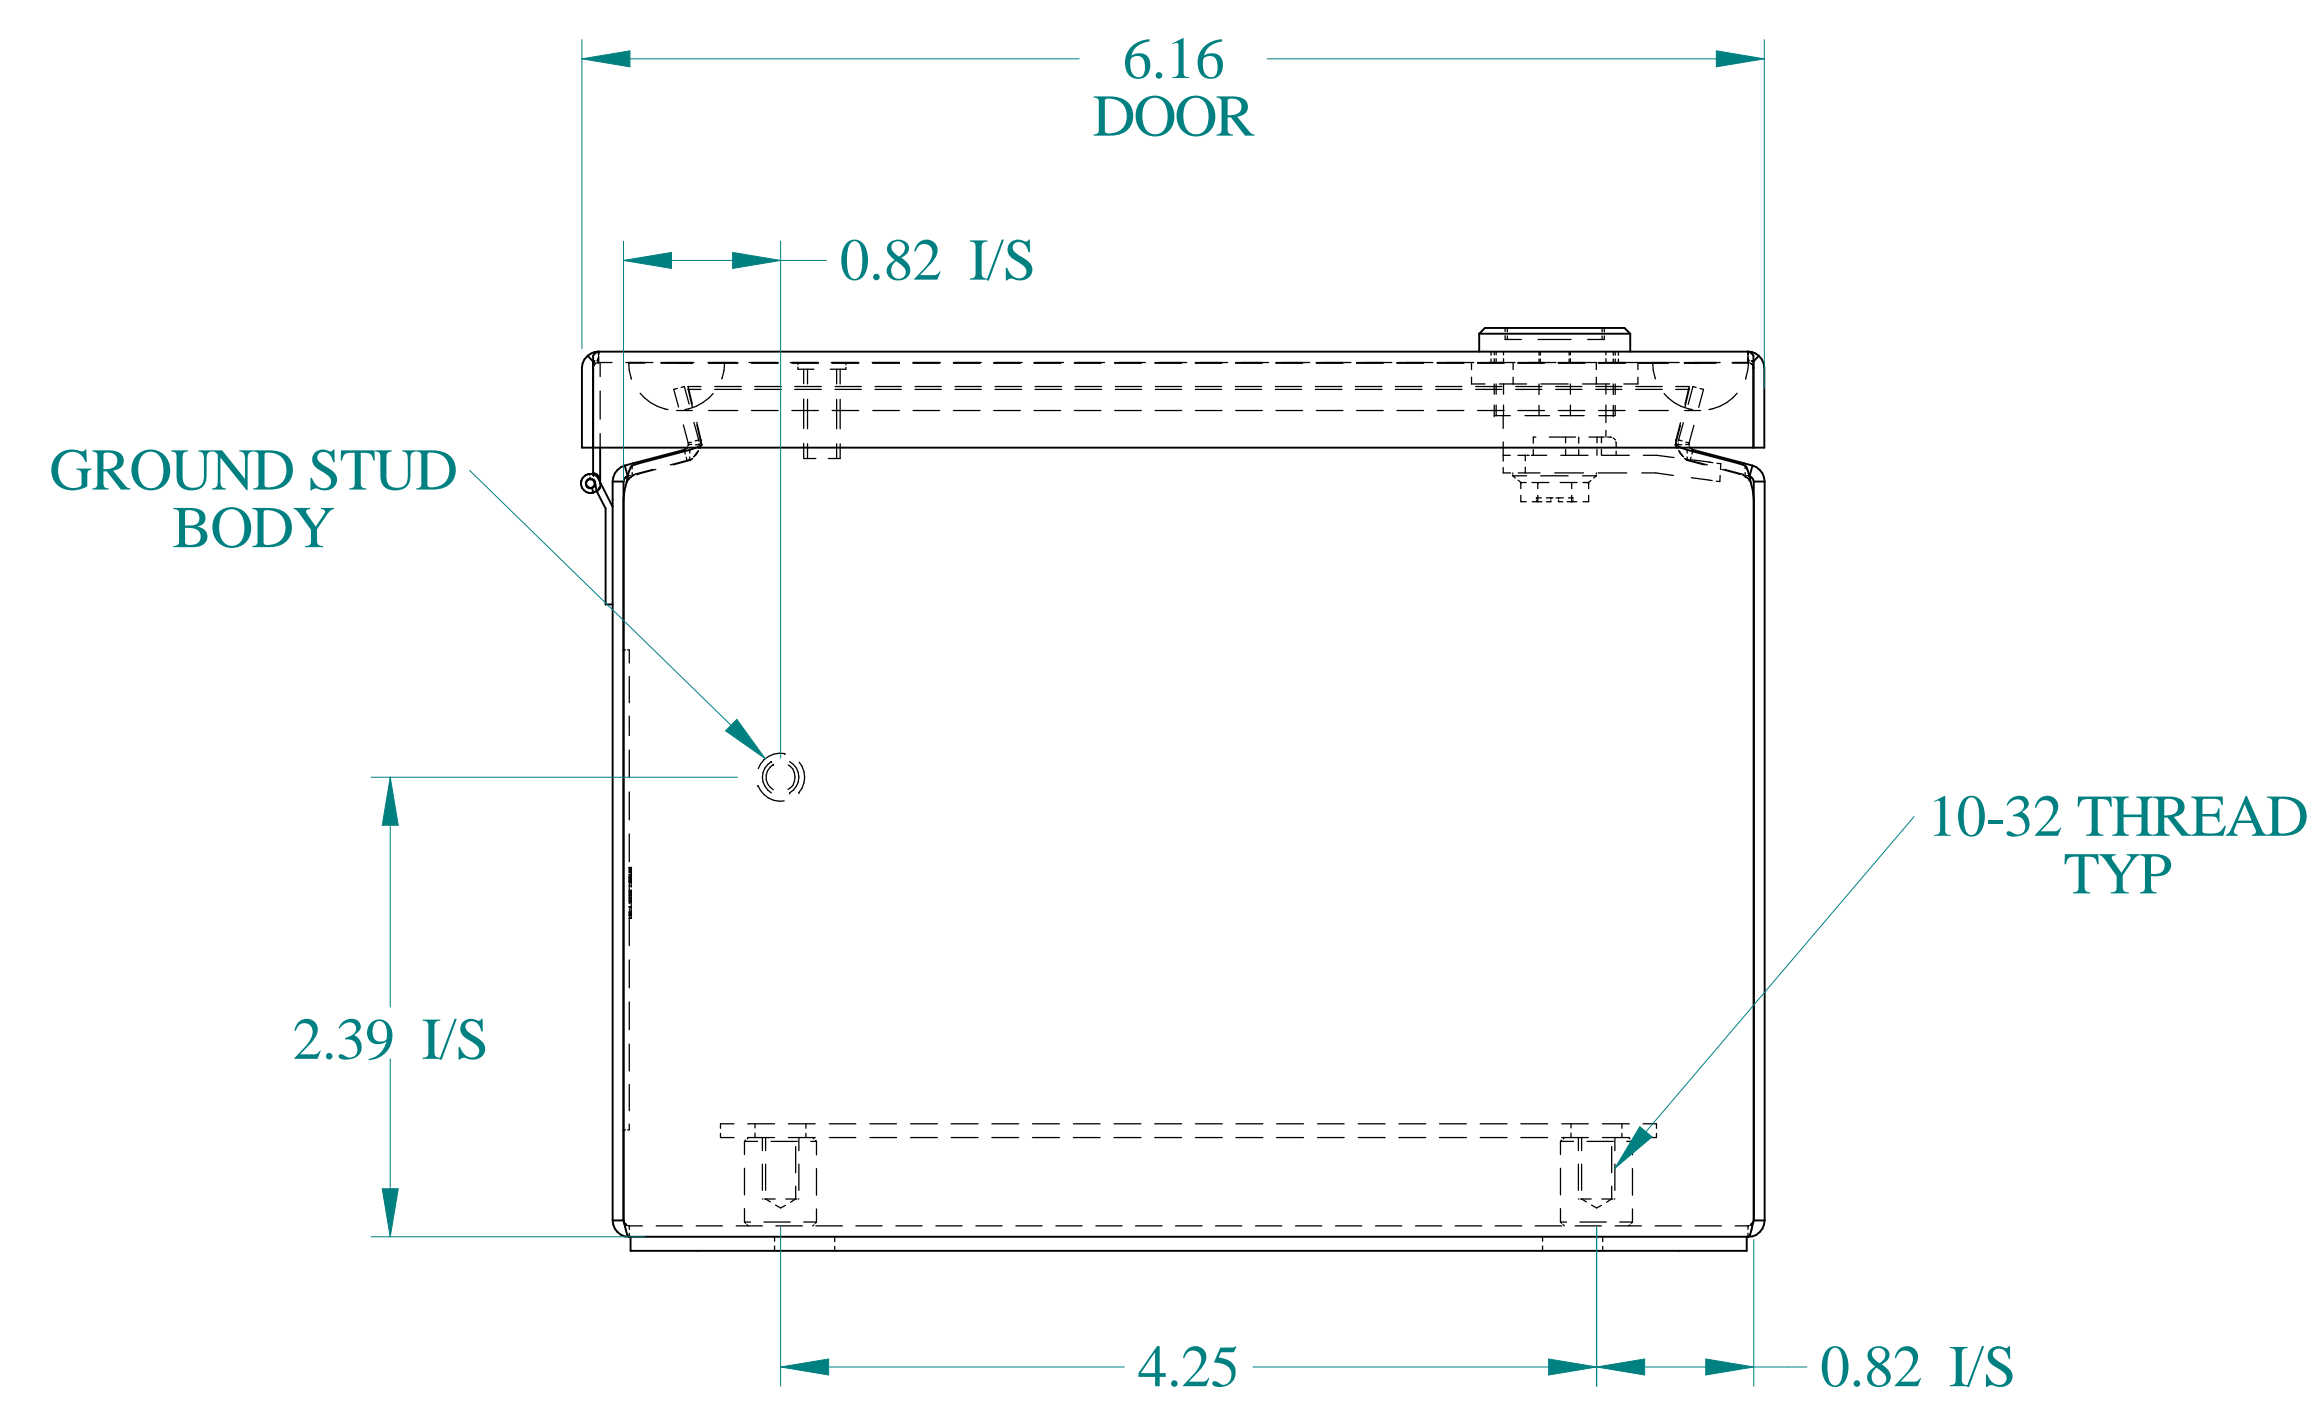

TOP VIEW

ISOMETRIC VIEWS

SIDE VIEW

FRONT VIEW

SIDE VIEW

BACK VIEW

BOTTOM VIEW

EJ664S16

Data subject to change without notice.

Part #: EJ664S16

Date: Oct. 18, 2023

Link: www.hamdmfg.com/EJ664S16