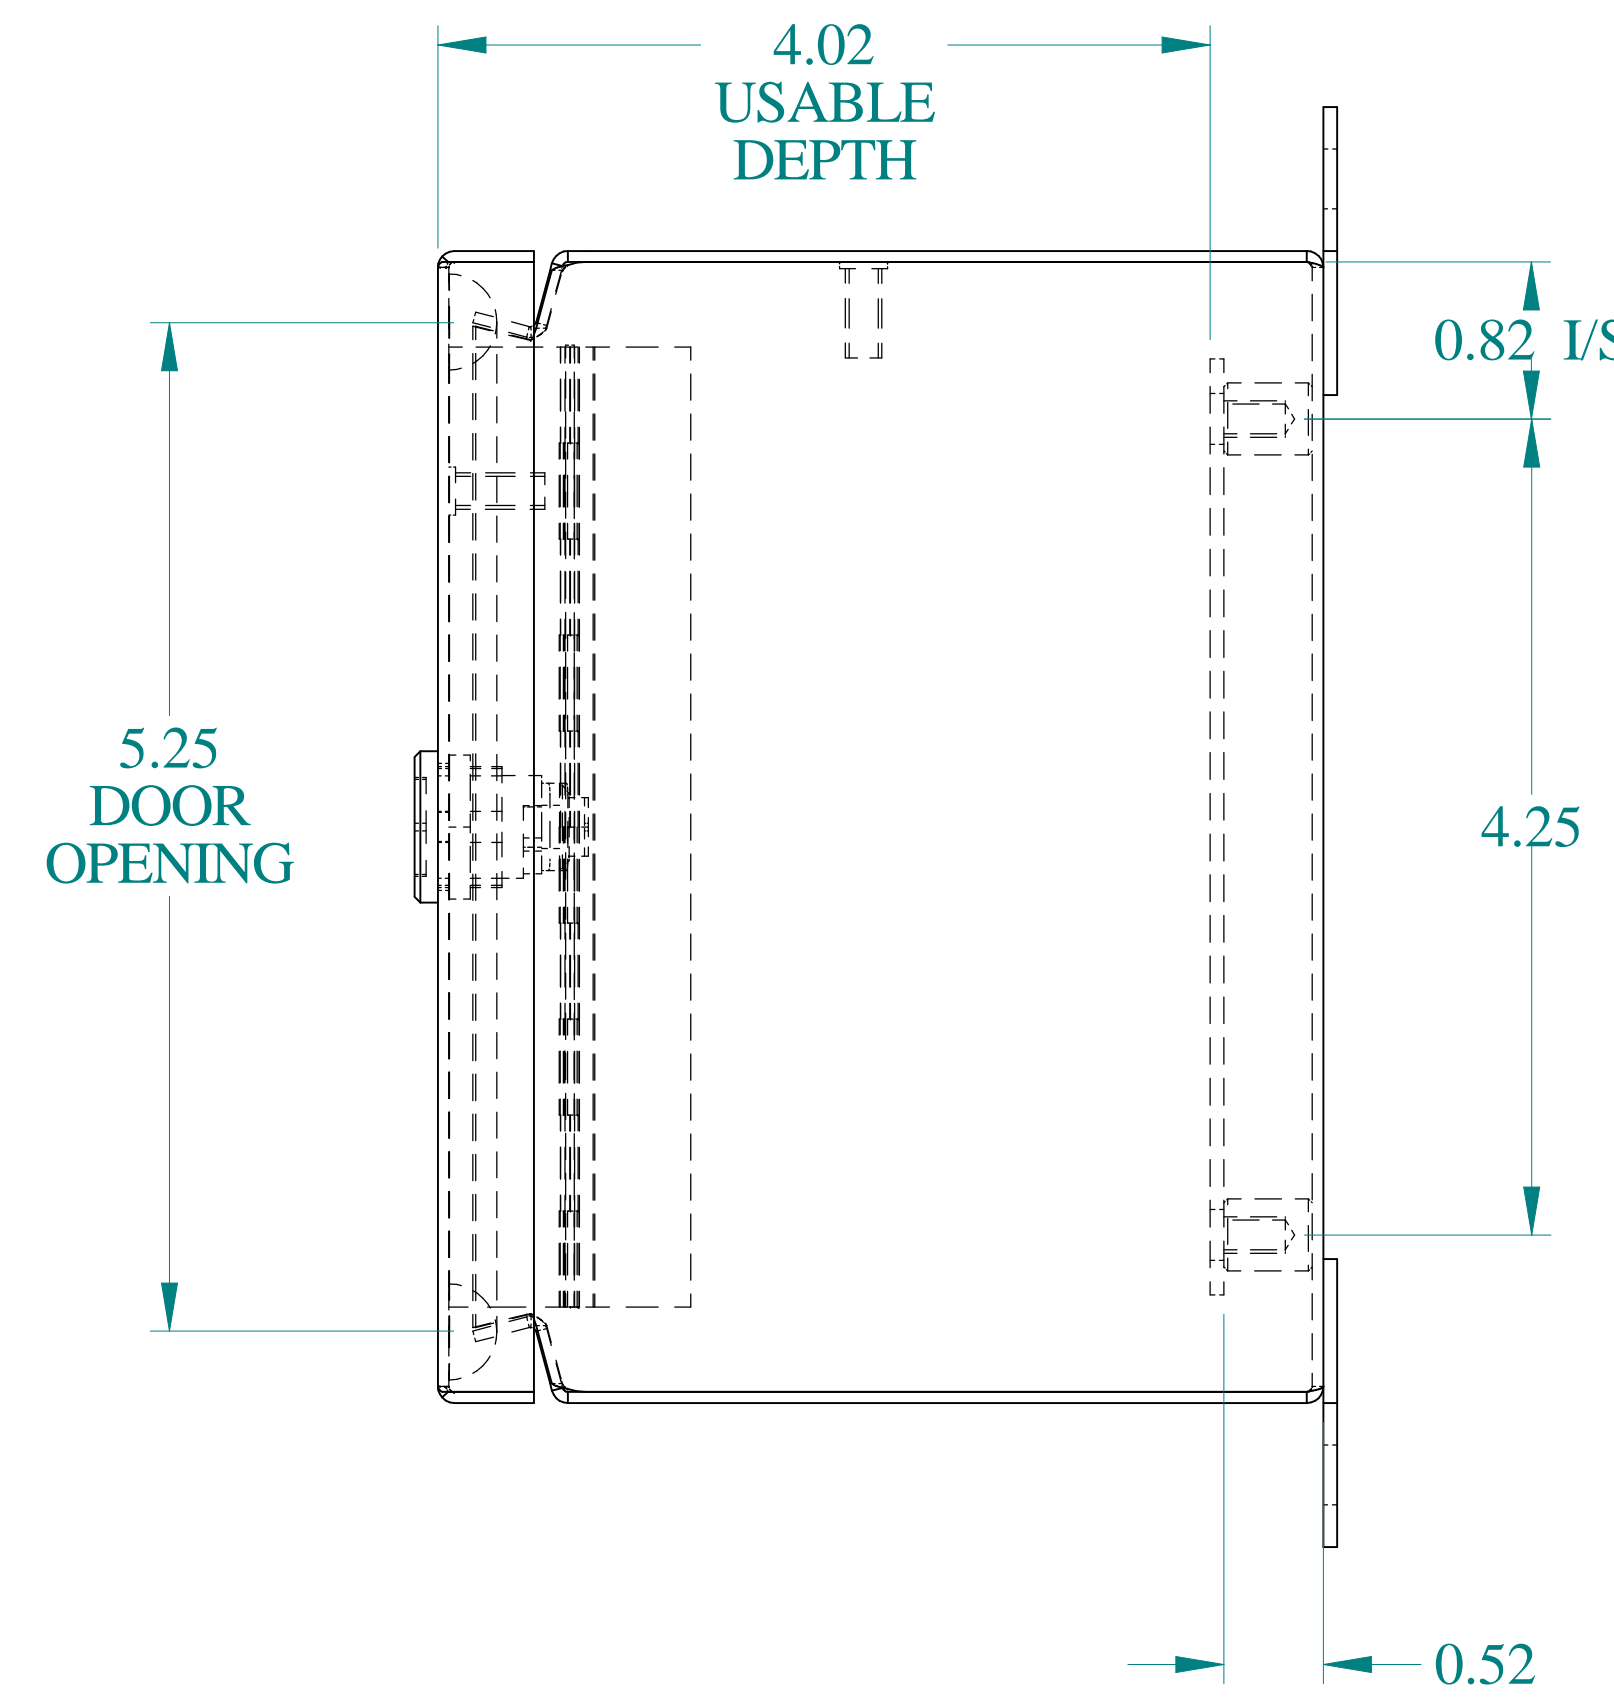

TOP VIEW

ISOMETRIC VIEWS

SIDE VIEW

FRONT VIEW

SIDE VIEW

BACK VIEW

BOTTOM VIEW

EJ664S16