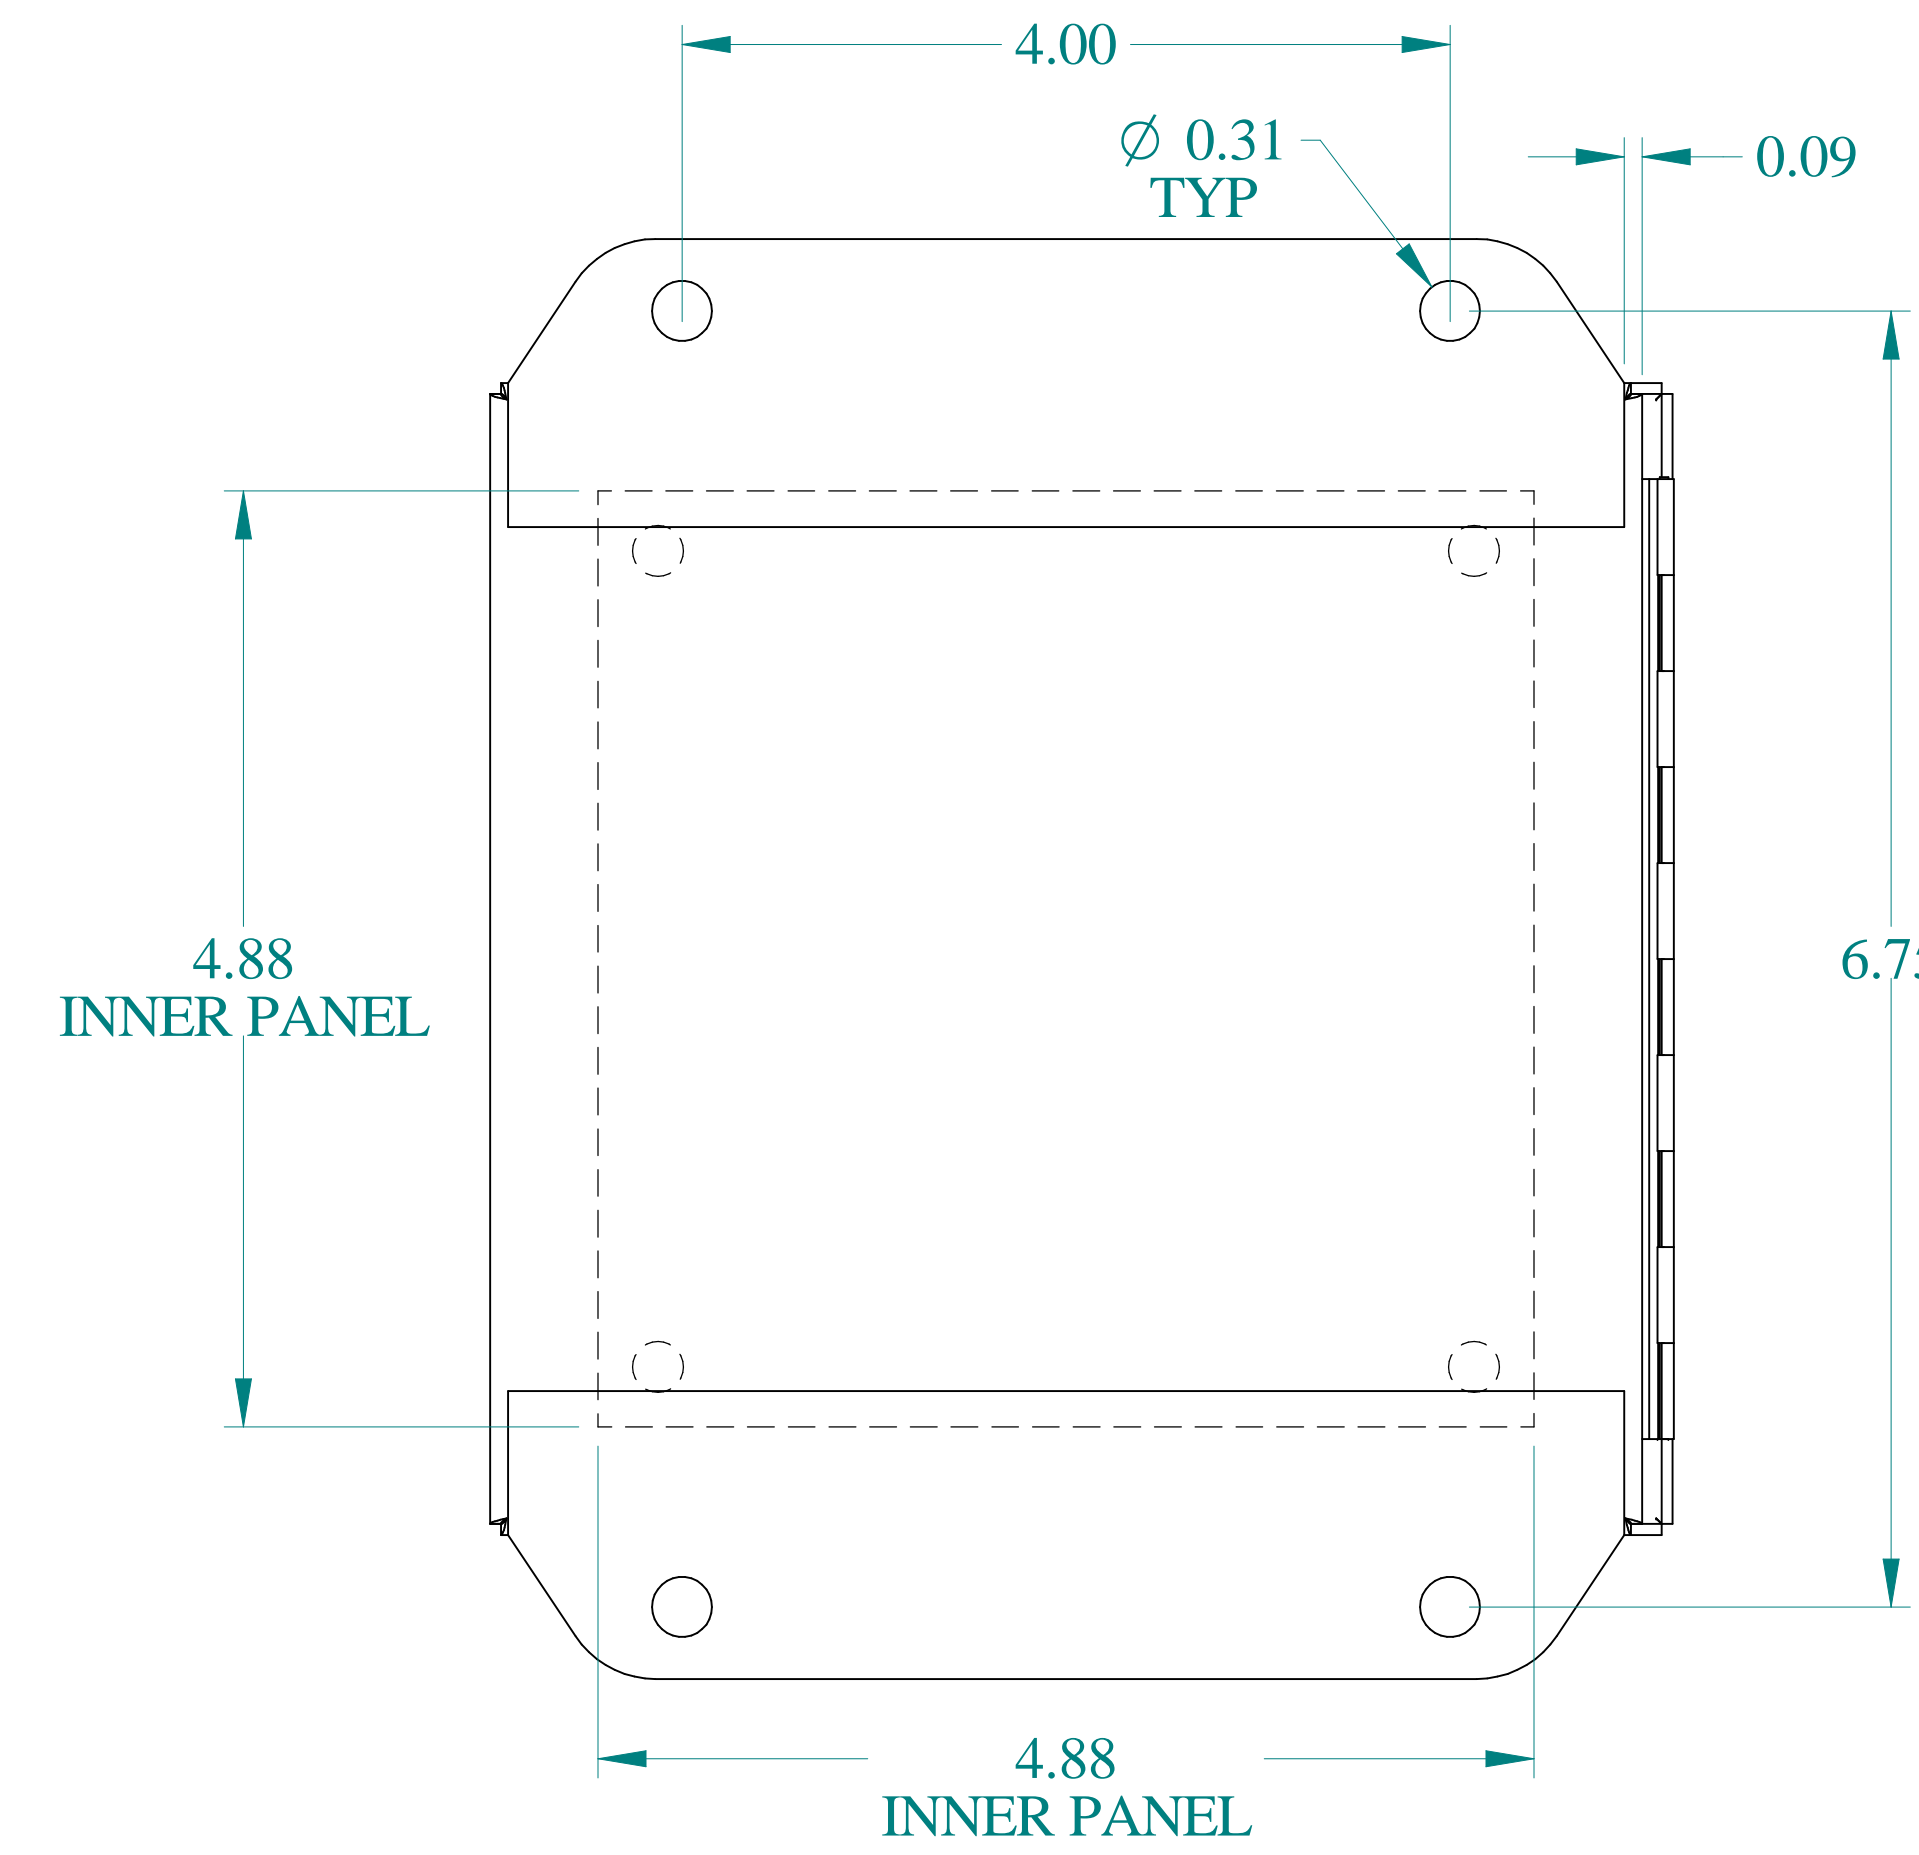

TOP VIEW

ISOMETRIC VIEWS

SIDE VIEW

FRONT VIEW

SIDE VIEW

BACK VIEW

BOTTOM VIEW

EJ664S16