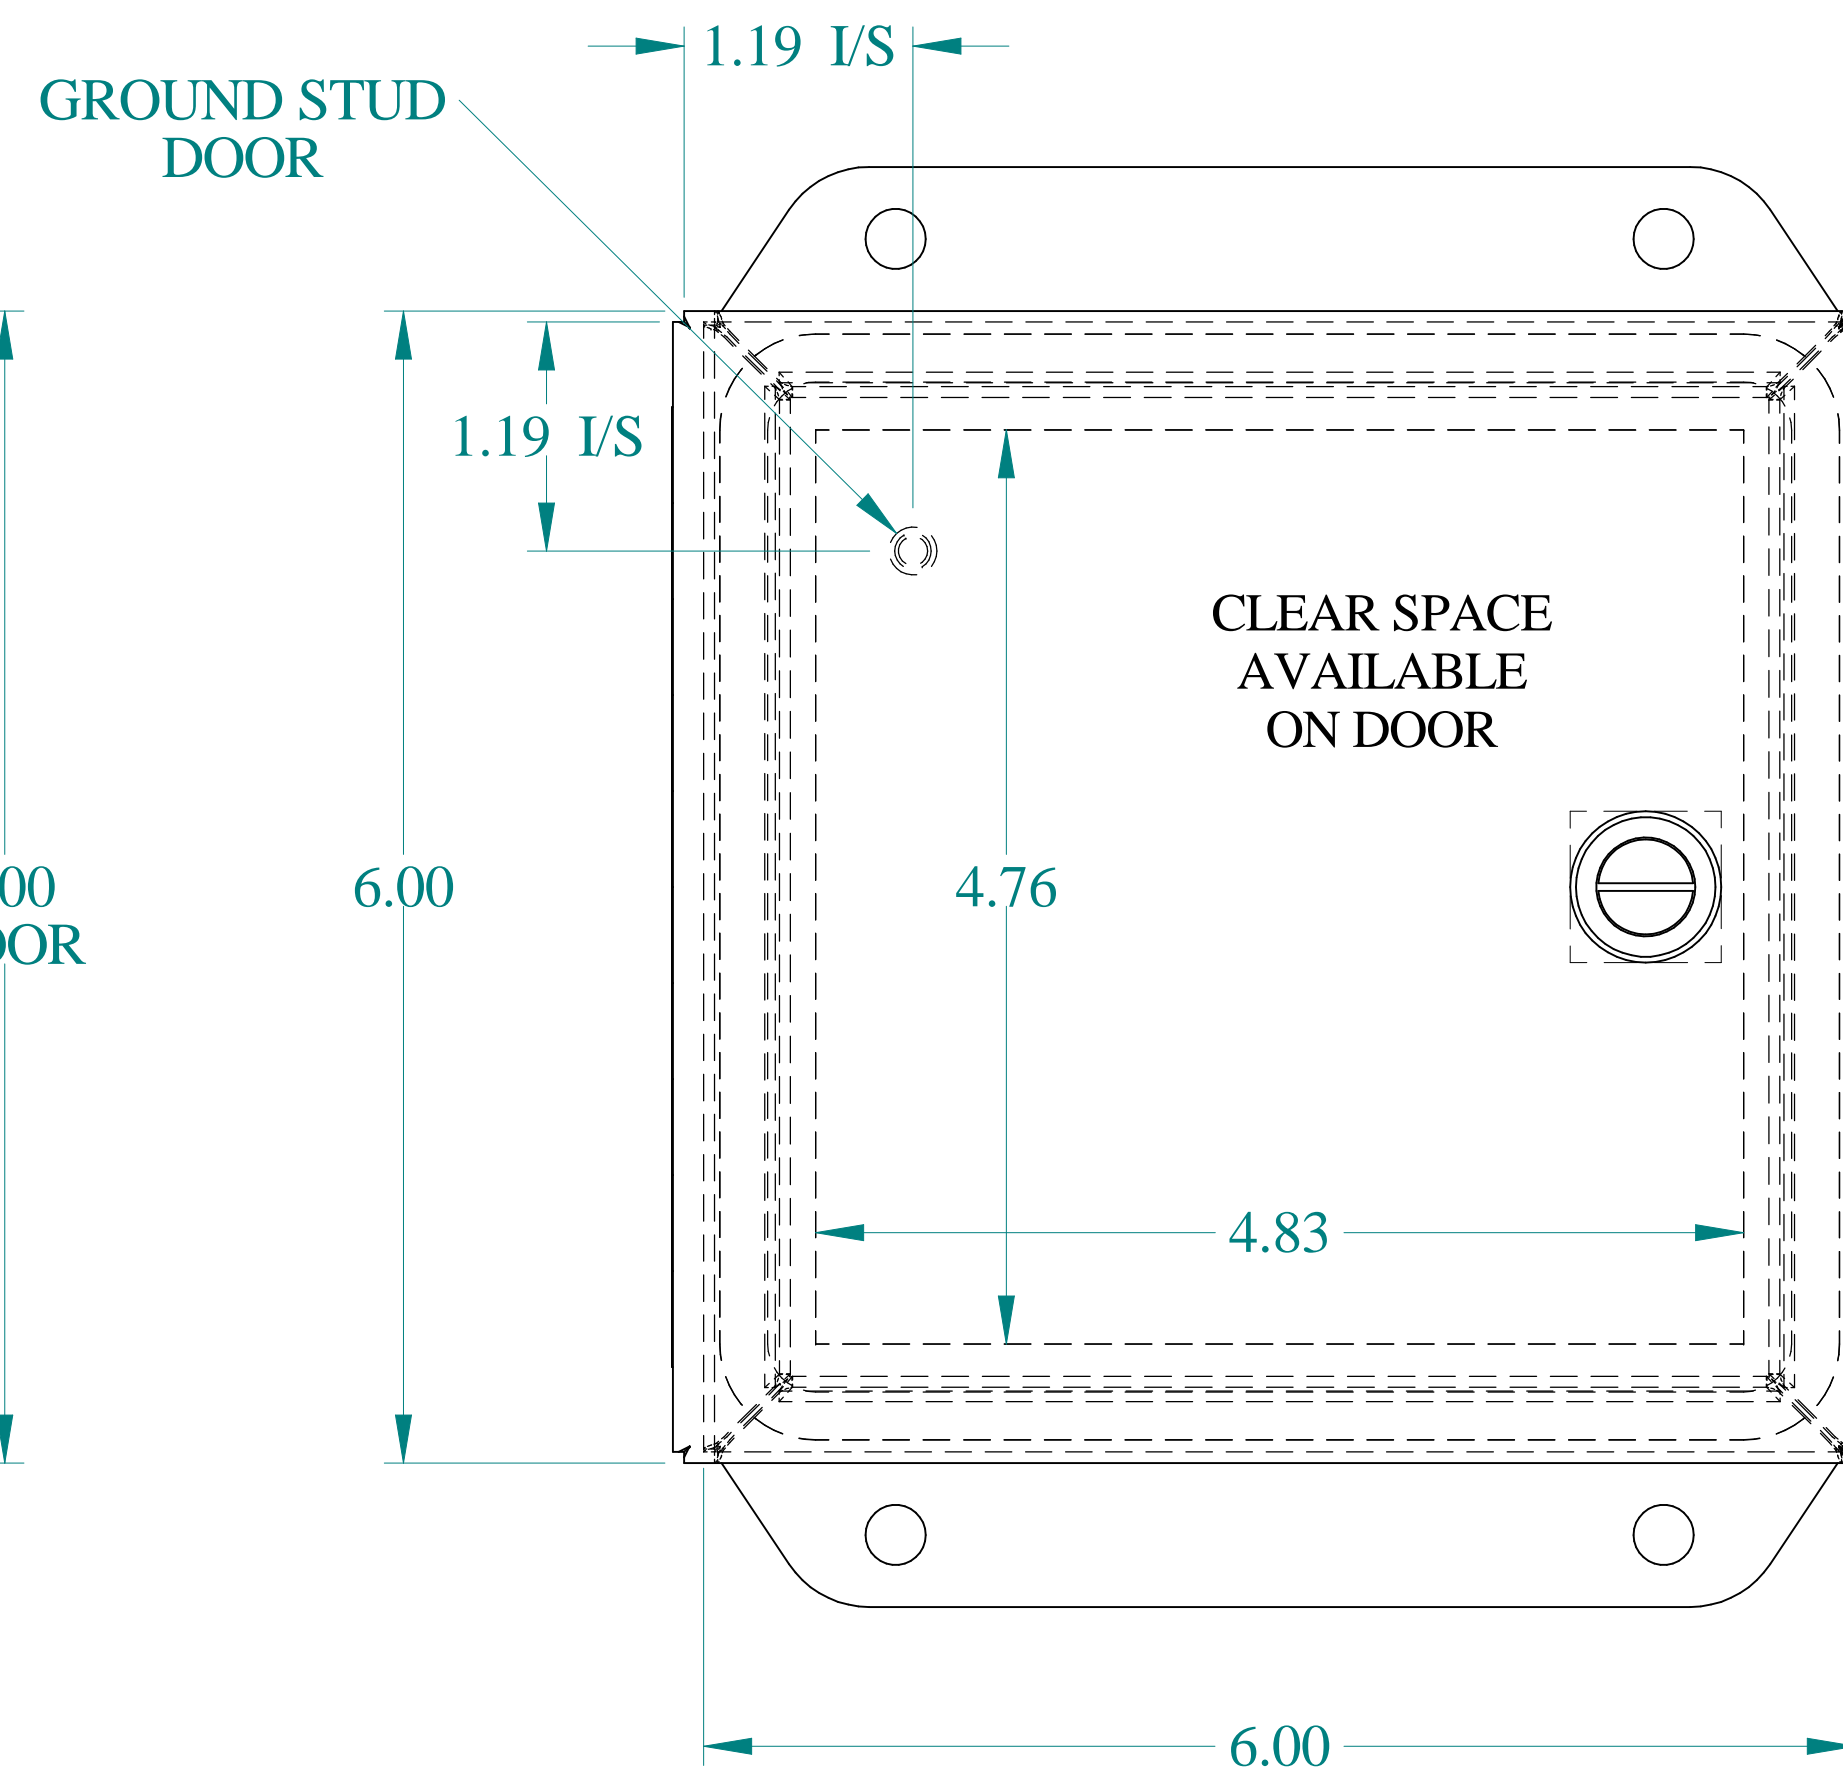

TOP VIEW

ISOMETRIC VIEWS

SIDE VIEW

FRONT VIEW

SIDE VIEW

BACK VIEW

BOTTOM VIEW

EJ664S16

Data subject to change without notice.

Part #: EJ664S16

Date: Oct. 18, 2023

Link: www.hamdmfg.com/EJ664S16