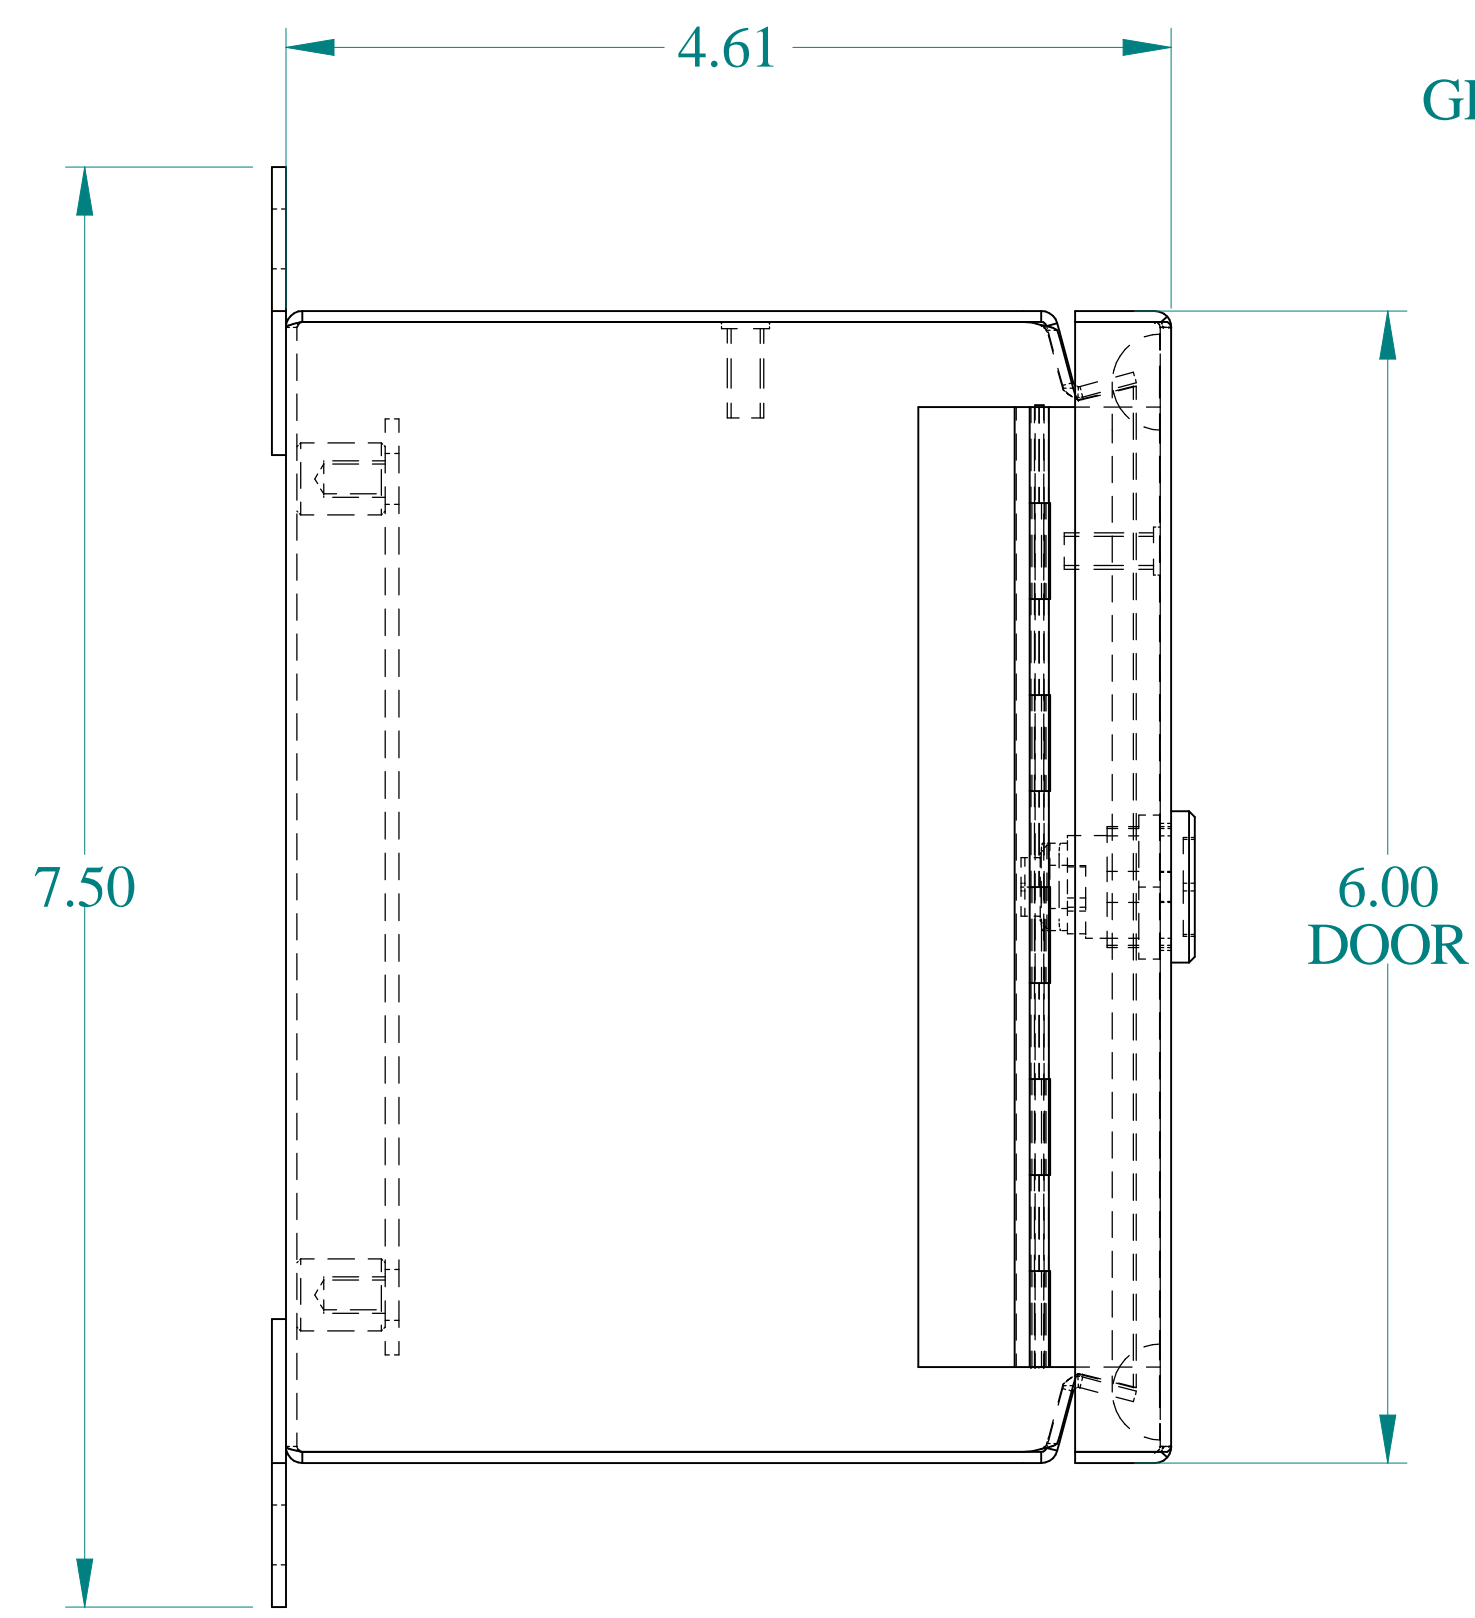

TOP VIEW

ISOMETRIC VIEWS

SIDE VIEW

FRONT VIEW

SIDE VIEW

BACK VIEW

BOTTOM VIEW

EJ664S16

Data subject to change without notice.

Part #: EJ664S16

Date: Oct. 18, 2023

Link: www.hamdmfg.com/EJ664S16