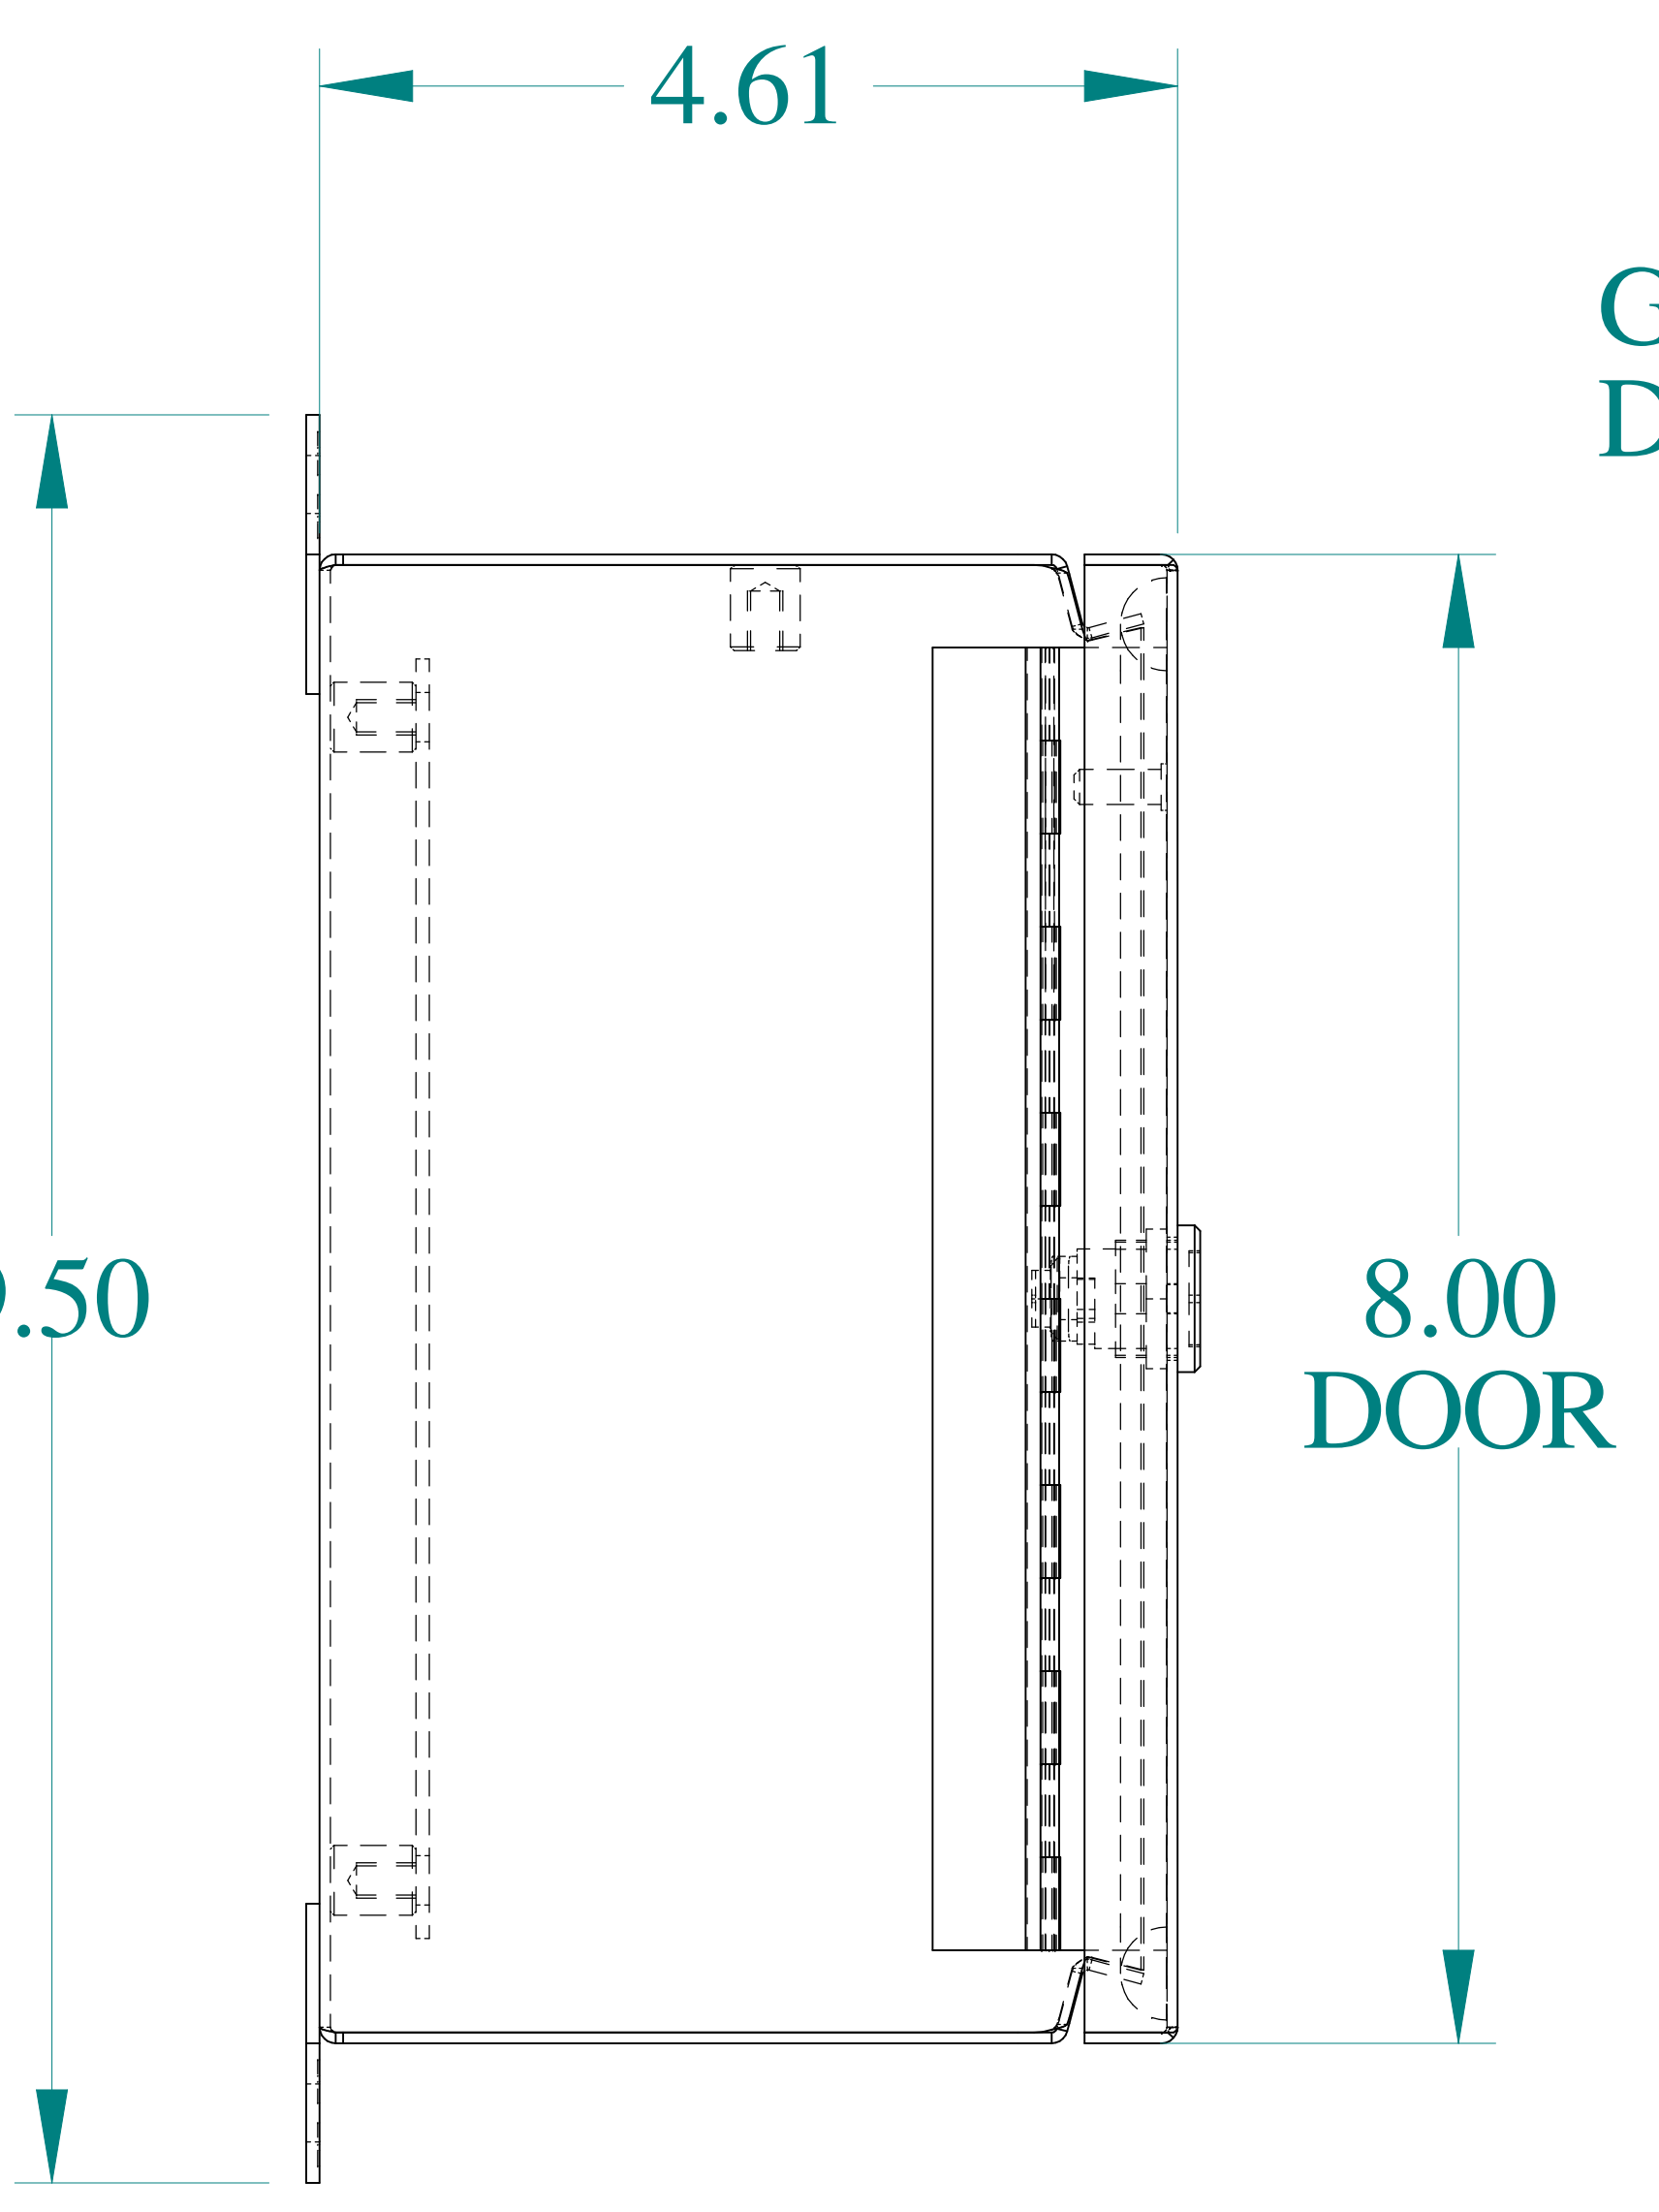

TOP VIEW

ISOMETRIC VIEWS

SIDE VIEW

FRONT VIEW

SIDE VIEW

BACK VIEW

BOTTOM VIEW

**HAMMOND
MANUFACTURING**

www.hammondmfg.com

Data subject to change without notice.

Part #: EJ8104LG Date: Apr. 2, 2019

Link: www.hamdmfg.com/EJ8104LG