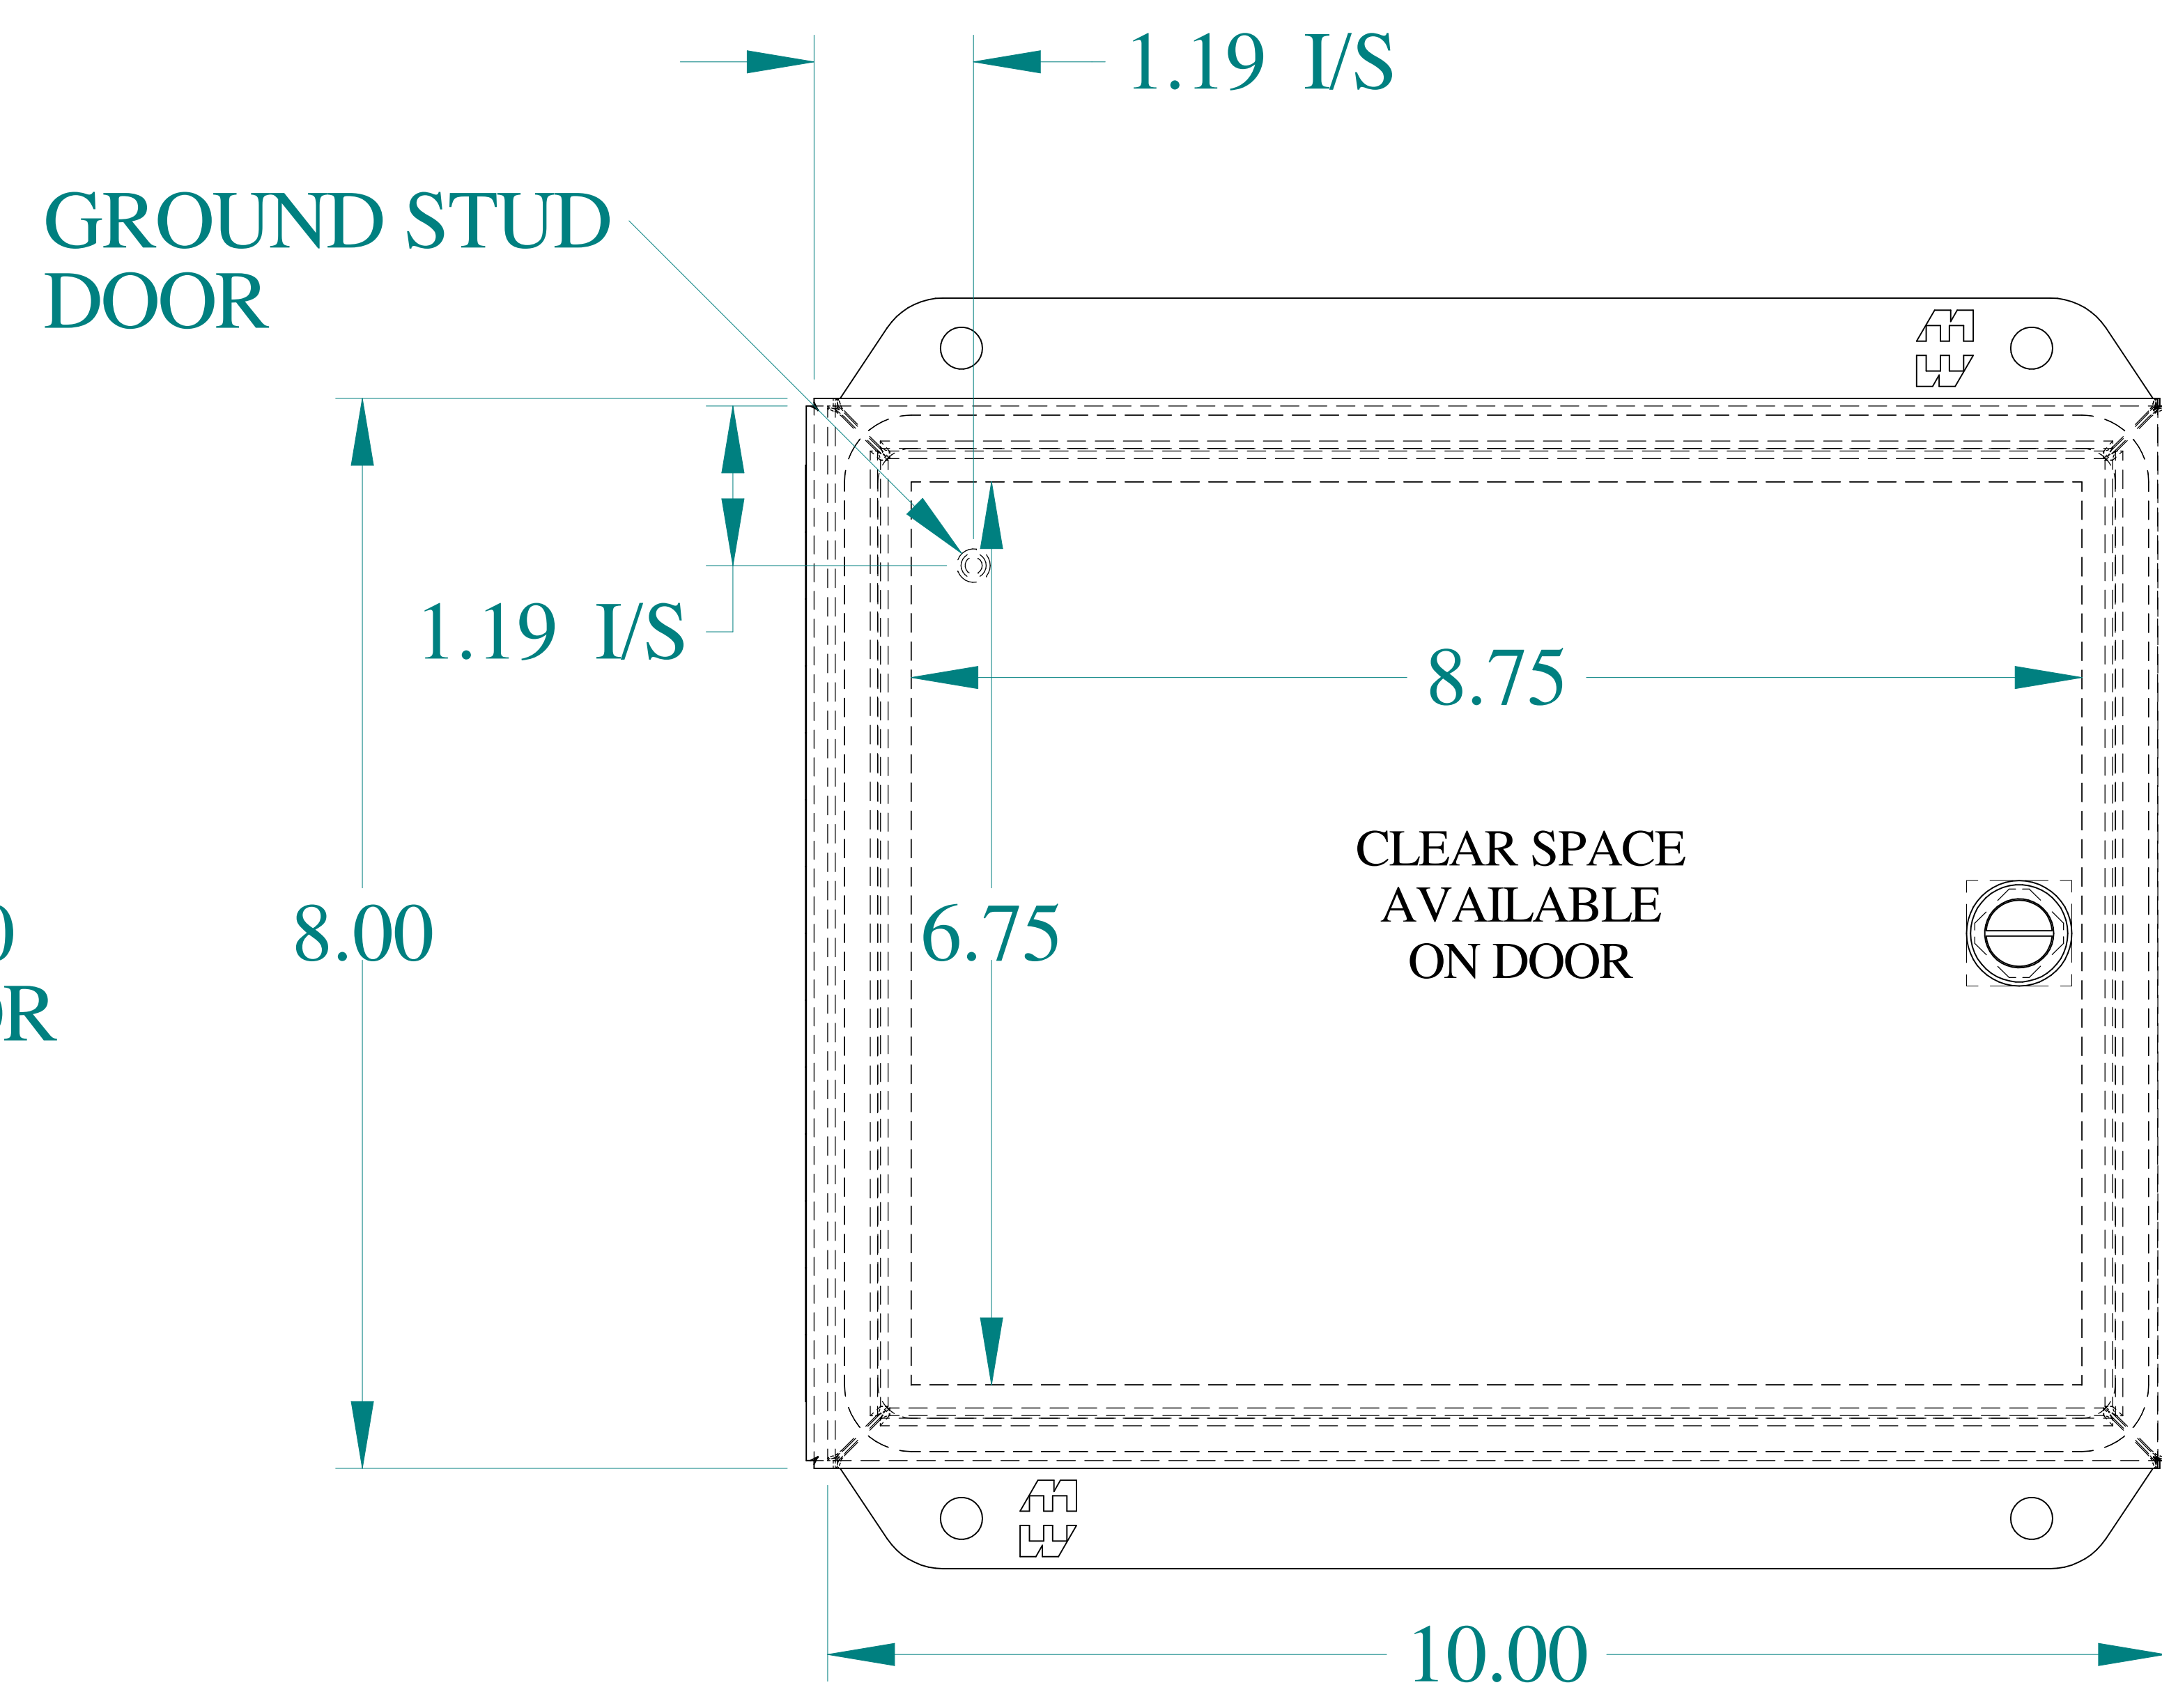

TOP VIEW

ISOMETRIC VIEWS

SIDE VIEW

FRONT VIEW

SIDE VIEW

BACK VIEW

BOTTOM VIEW

**HAMMOND
MANUFACTURING**

www.hammondmfg.com

Data subject to change without notice.

Part #: EJ8104LG Date: Apr. 2, 2019

Link: www.hamdmfg.com/EJ8104LG