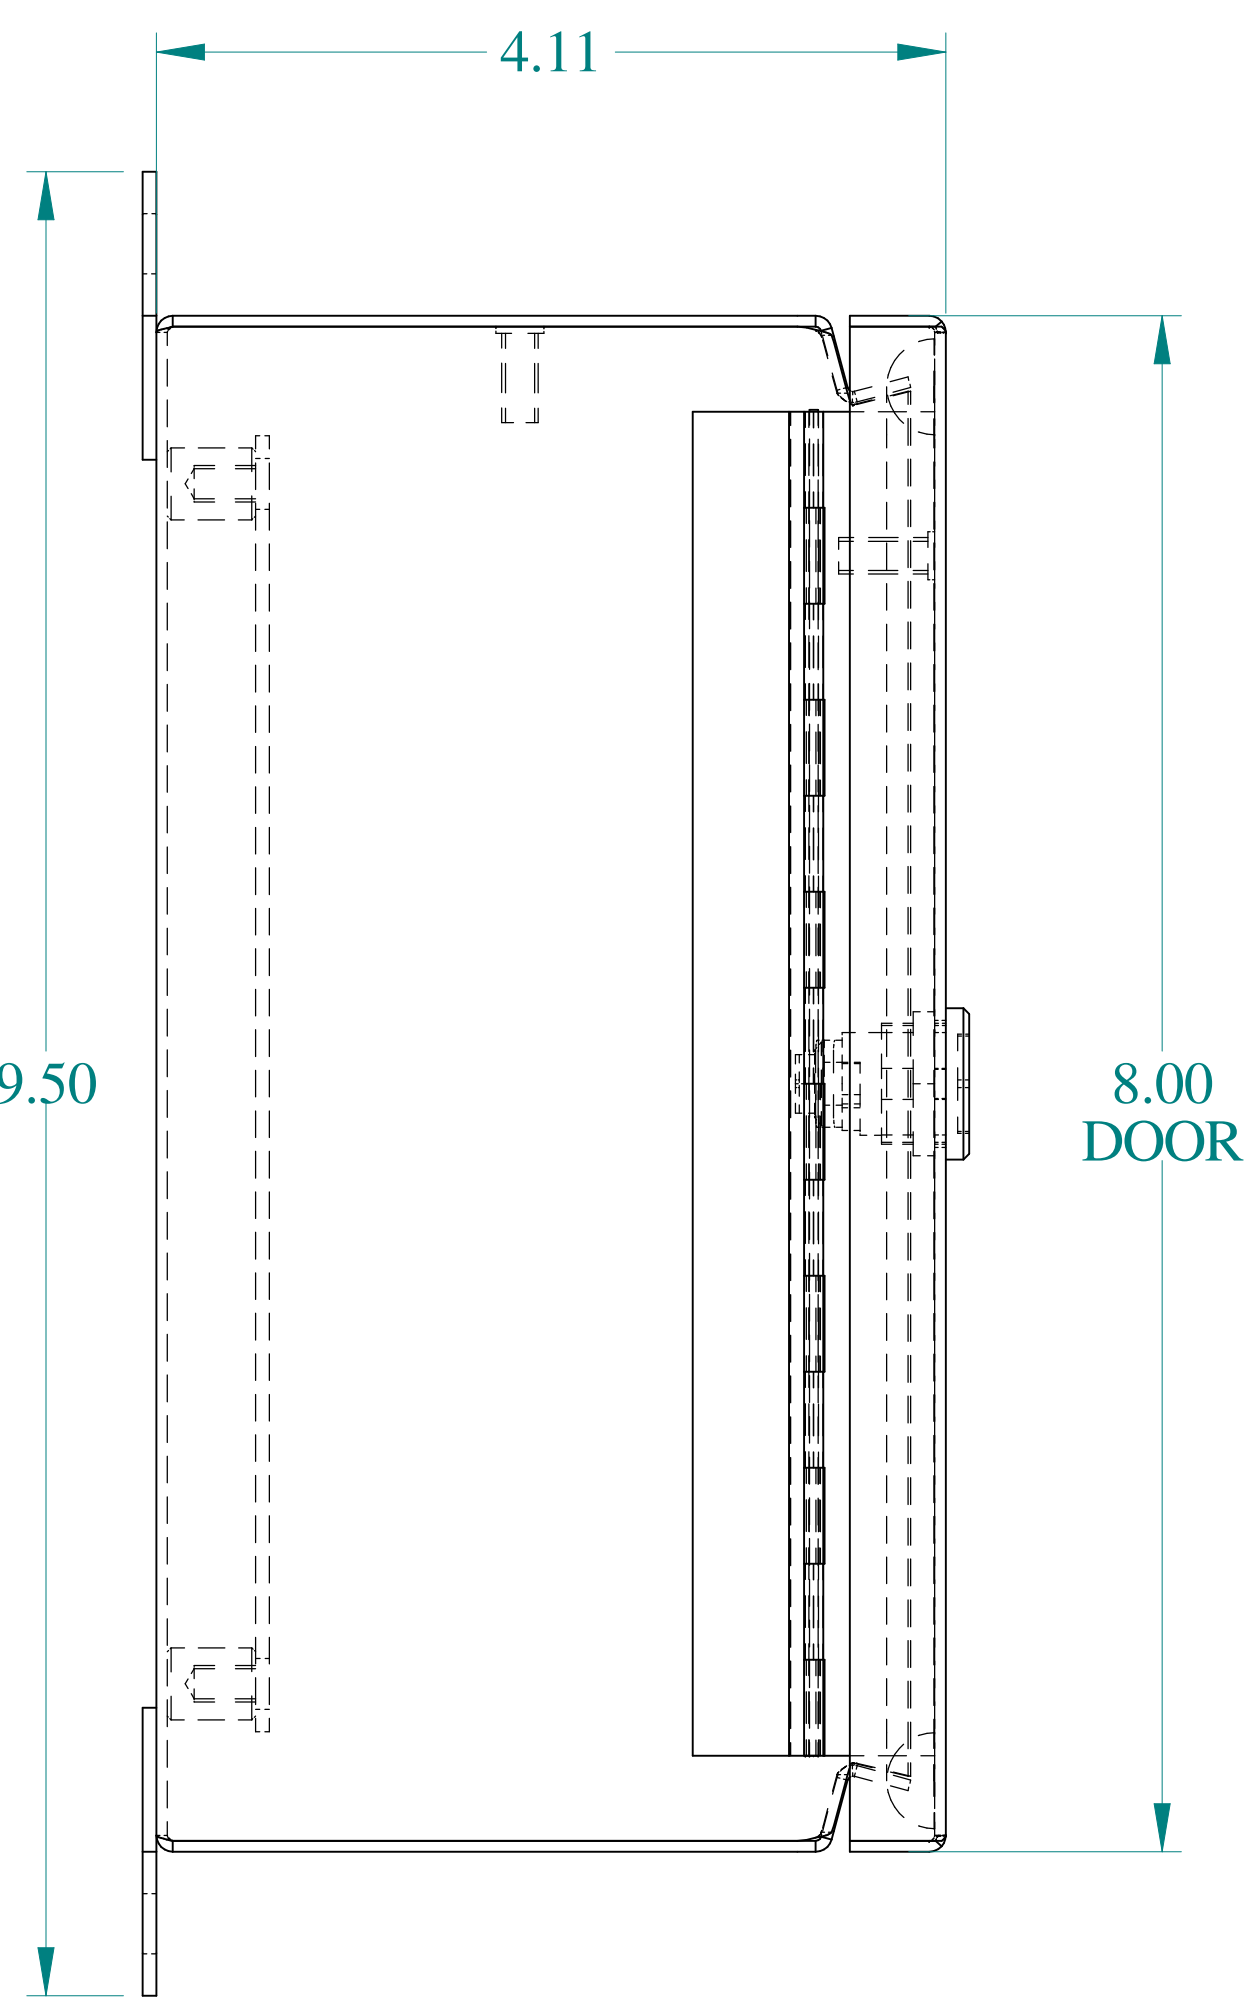

TOP VIEW

ISOMETRIC VIEWS

SIDE VIEW

FRONT VIEW

SIDE VIEW

BACK VIEW

BOTTOM VIEW

Data subject to change without notice.

Part #: EJ863S16

Date: Mar. 26, 2019

Link: www.hammmfg.com/EJ863S16