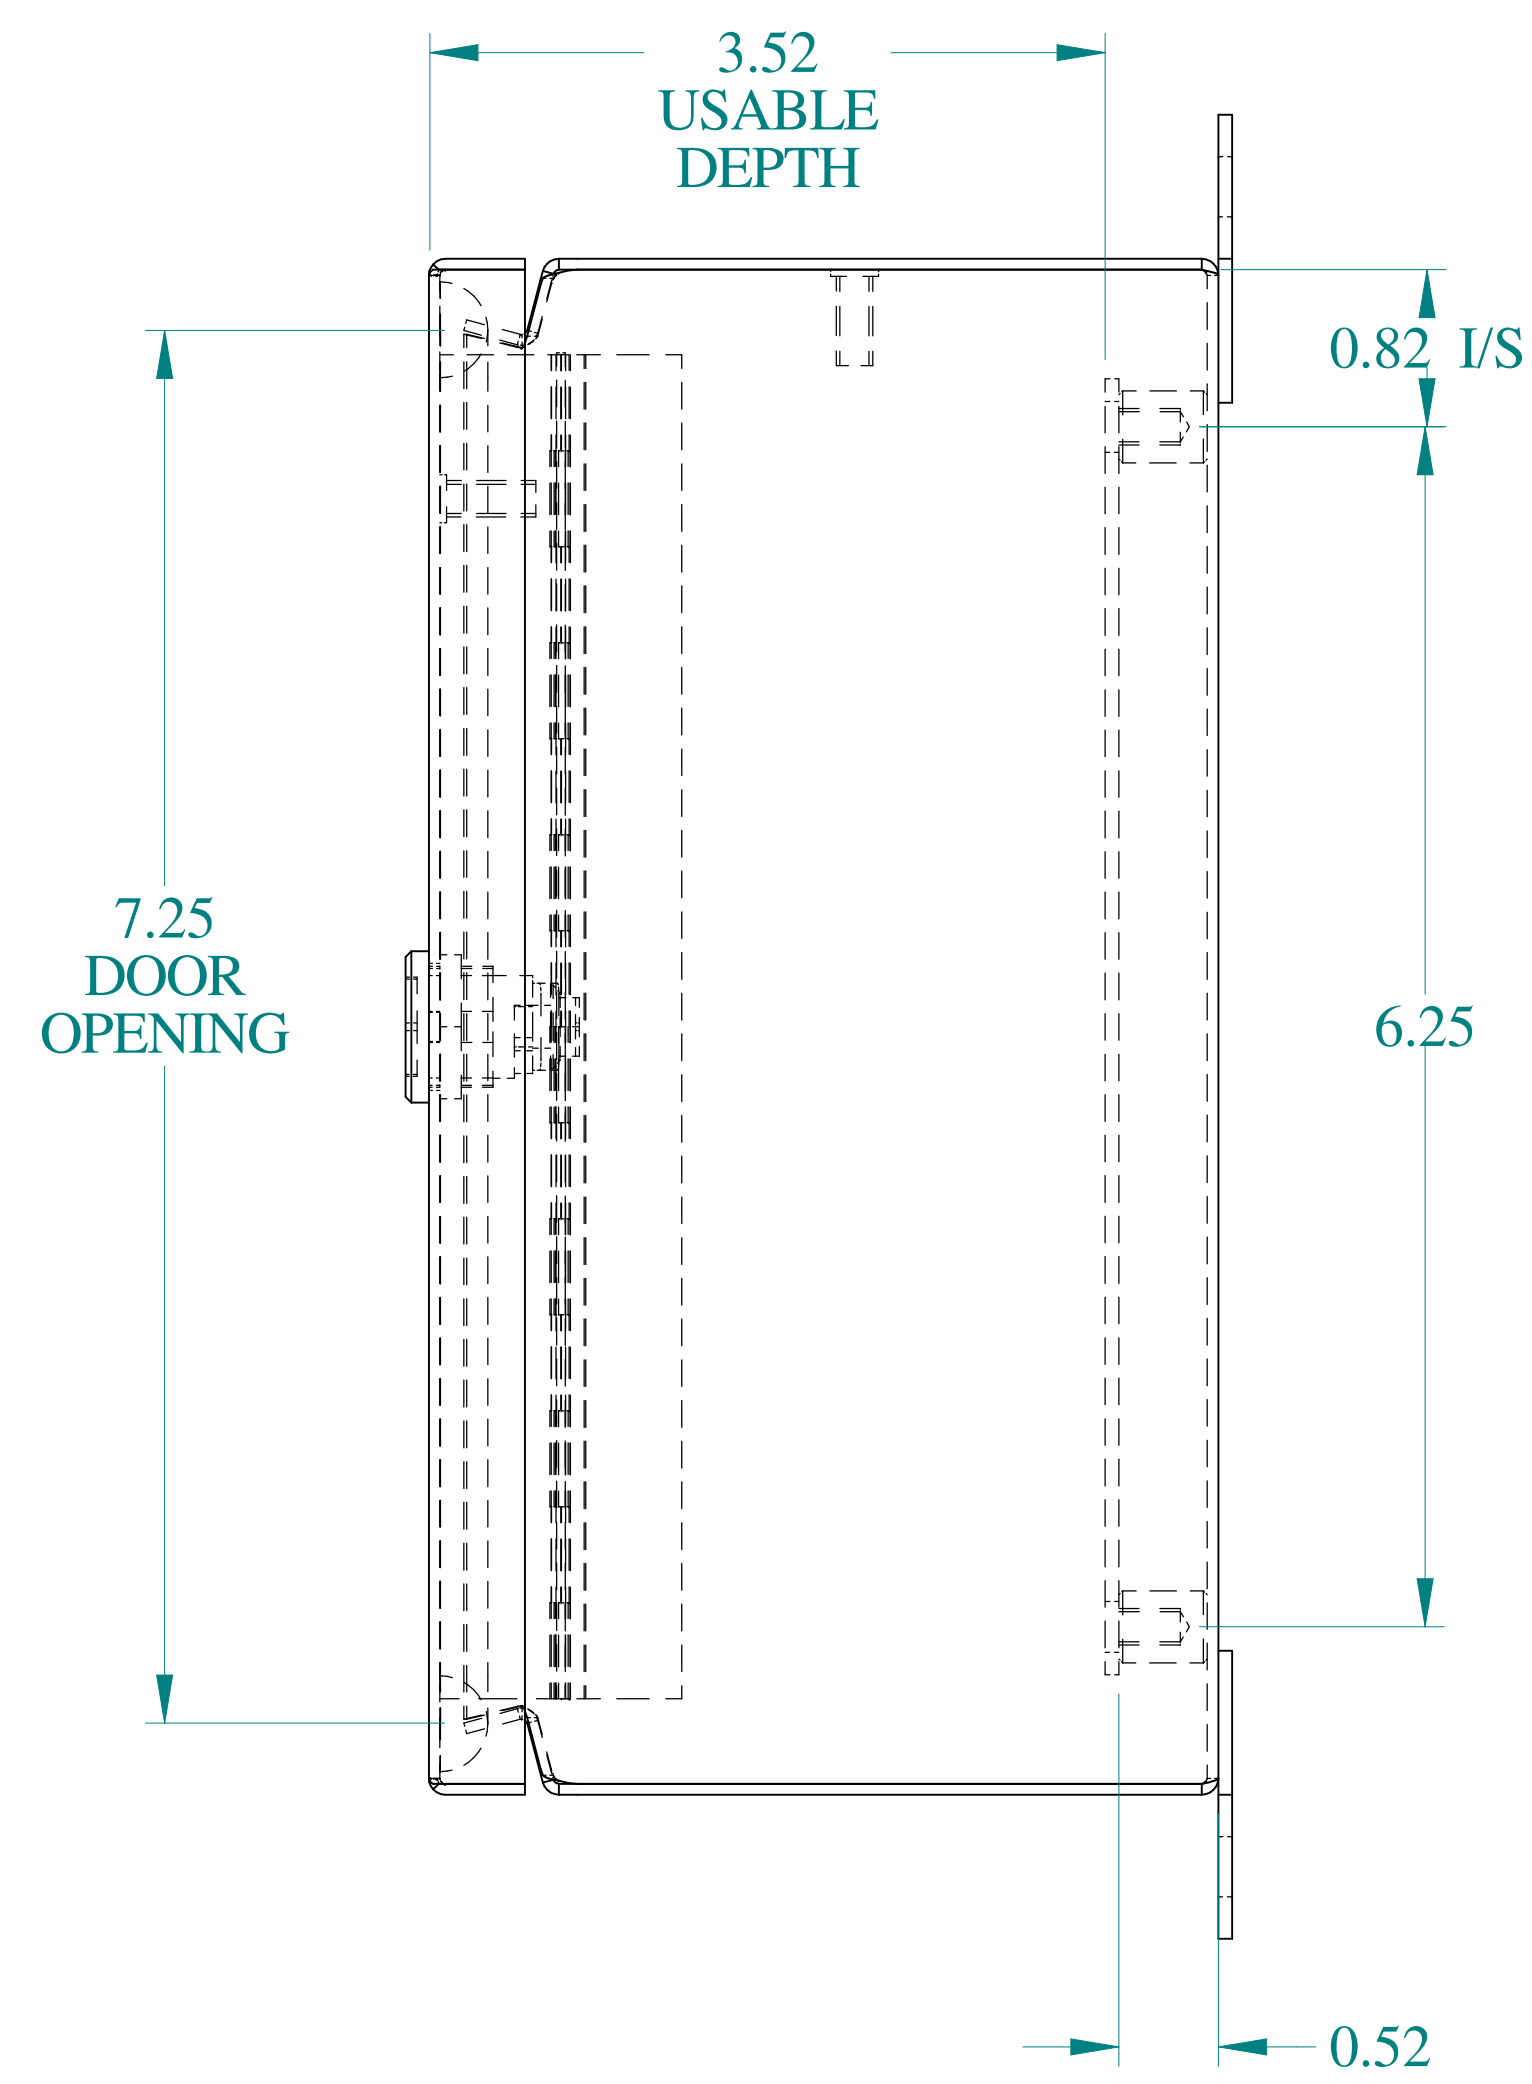

TOP VIEW

ISOMETRIC VIEWS

SIDE VIEW

FRONT VIEW

SIDE VIEW

BACK VIEW

BOTTOM VIEW

Data subject to change without notice.

Part #: EJ863S16

Date: Mar. 26, 2019

Link: www.hammmfg.com/EJ863S16