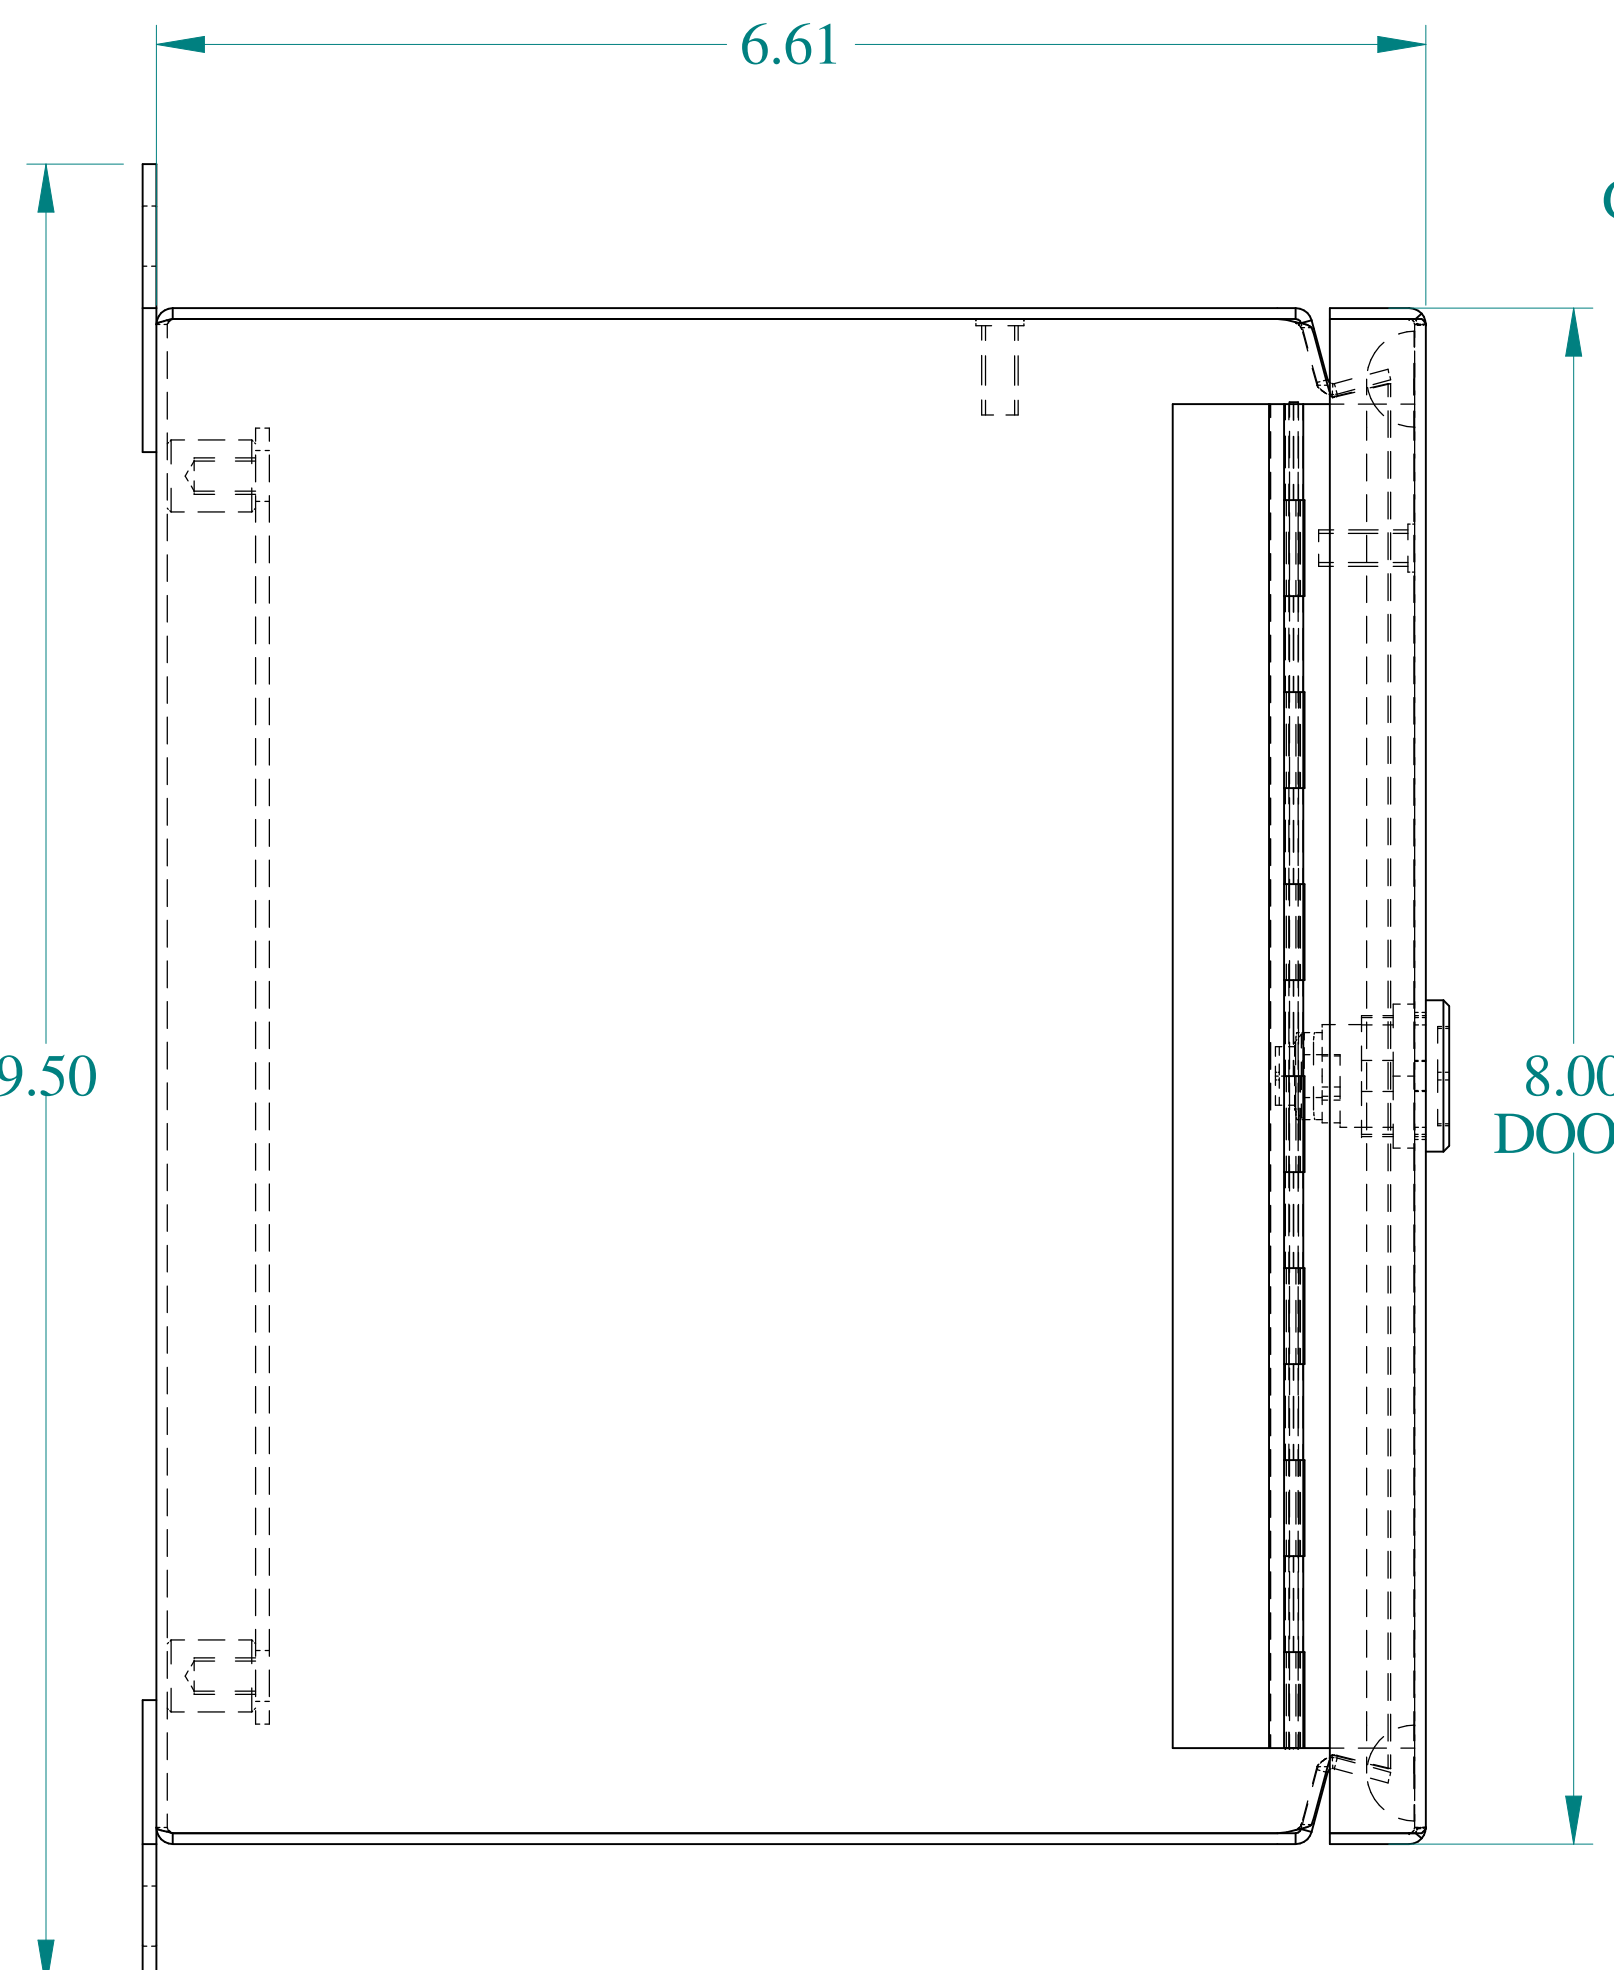

TOP VIEW

ISOMETRIC VIEWS

SIDE VIEW

FRONT VIEW

SIDE VIEW

BACK VIEW

BOTTOM VIEW

**HAMMOND
MANUFACTURING®**

W

www.hammondmfg.com

Data subject to change without notice.

Part #: EJ866S16 Date: Mar. 26, 2019

Link: www.hammmfg.com/EJ866S16