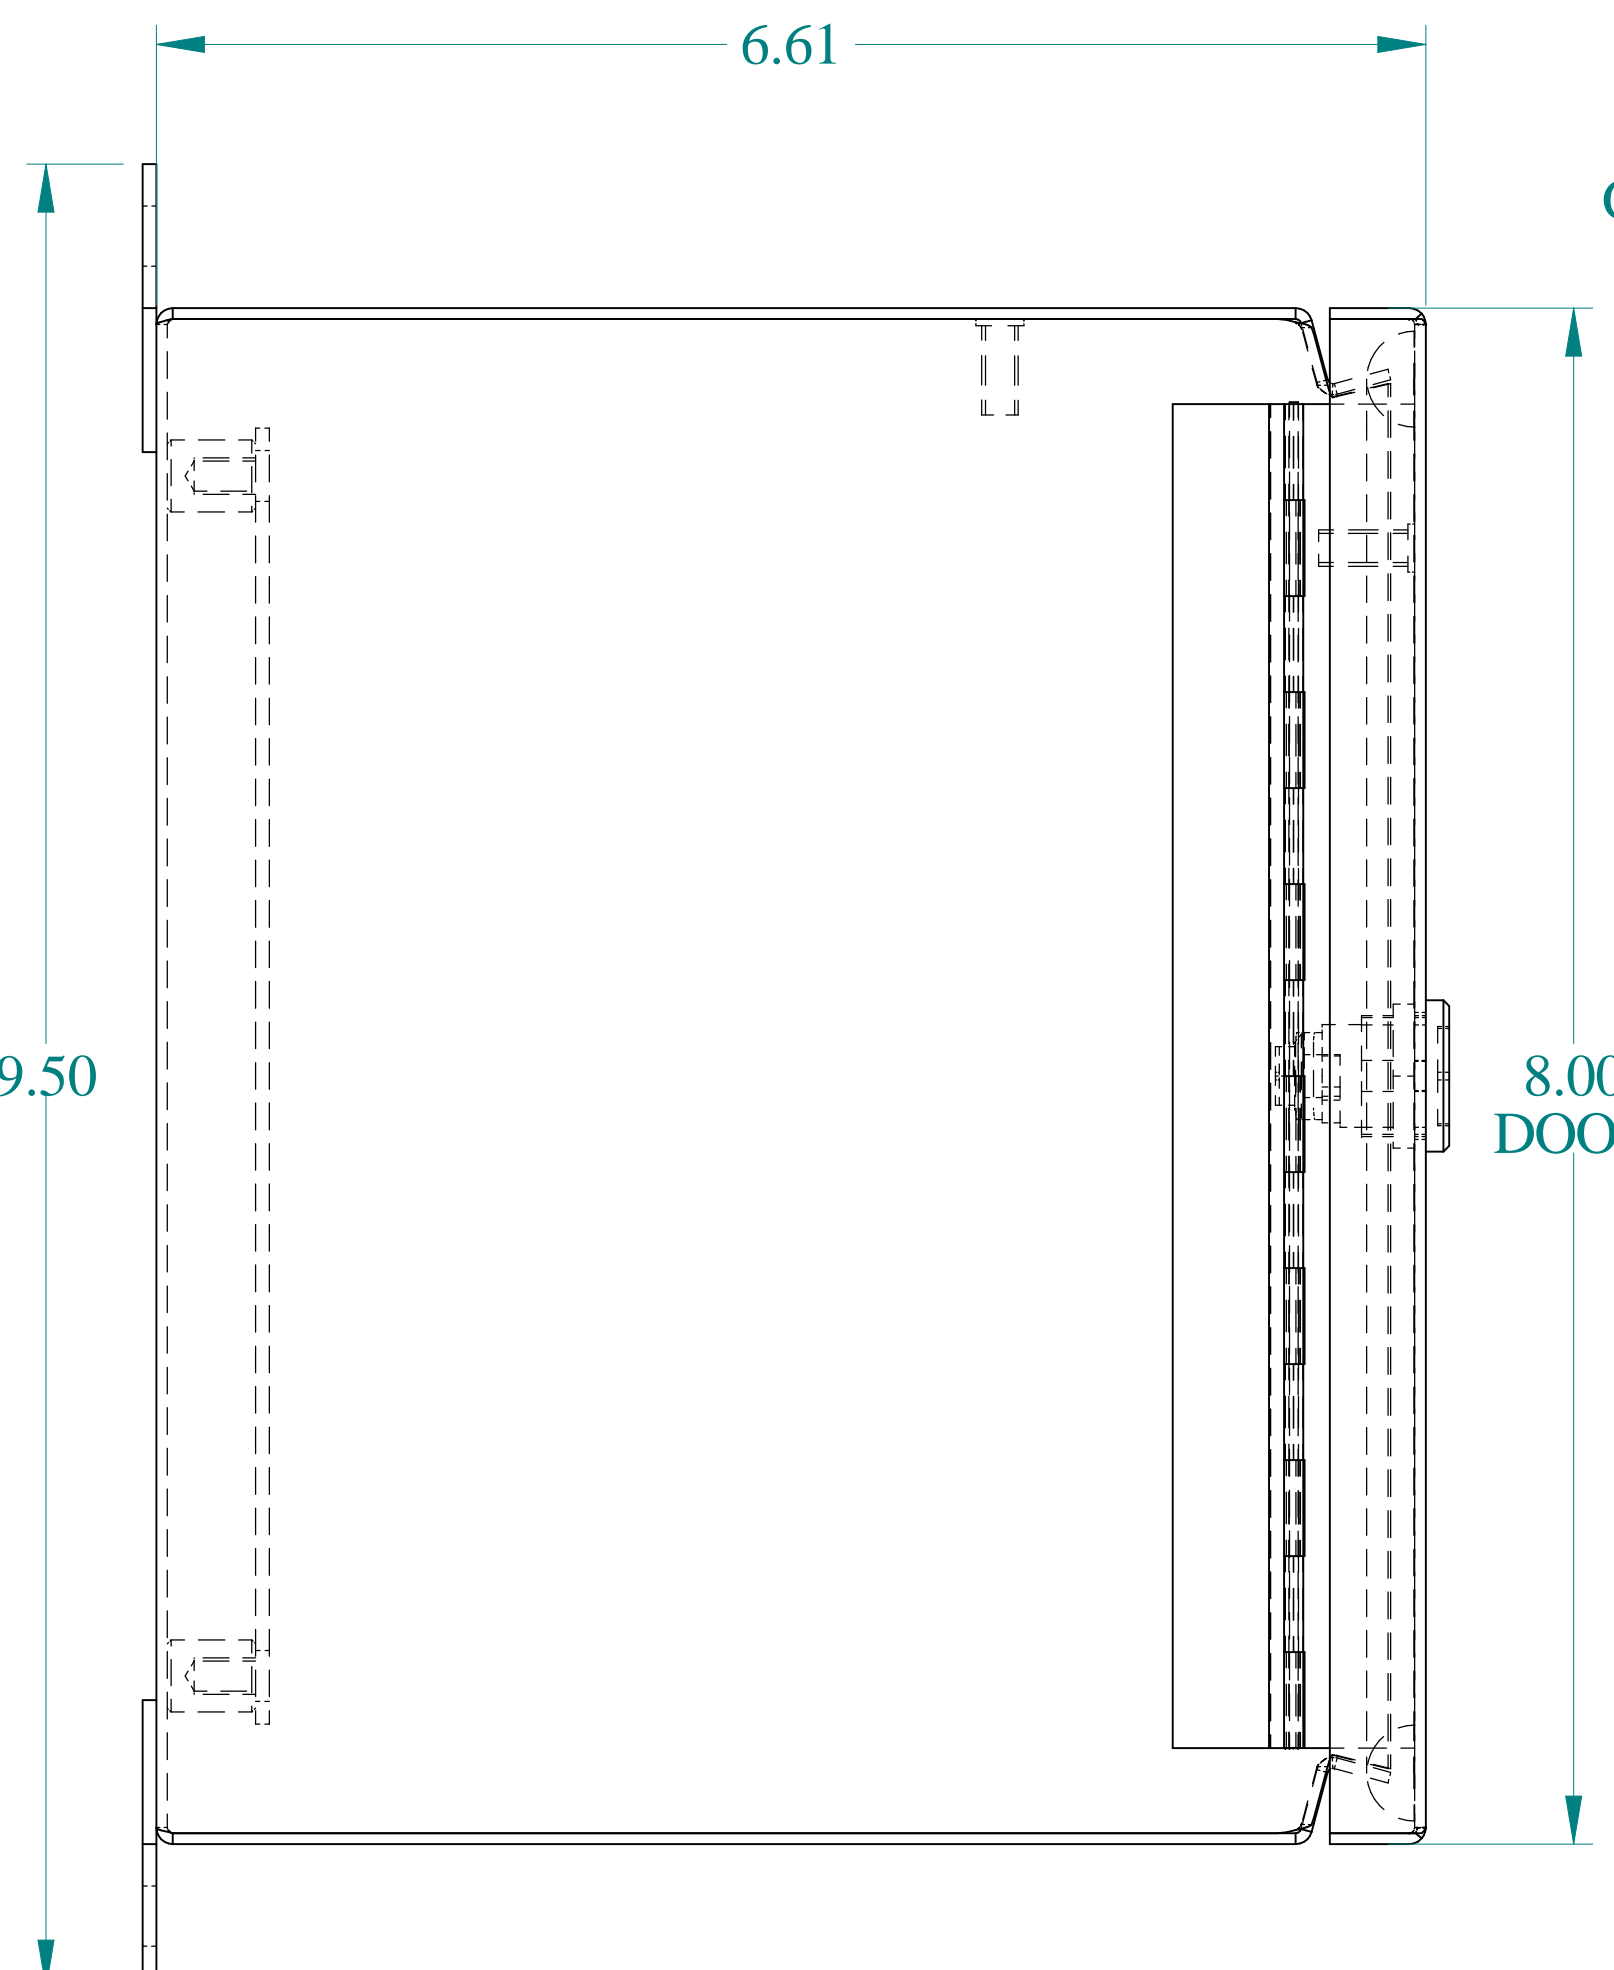

TOP VIEW

ISOMETRIC VIEWS

SIDE VIEW

FRONT VIEW

SIDE VIEW

BOTTOM VIEW

**HAMMOND
MANUFACTURING®**

www.hammondmfg.com

Data subject to change without notice.

Part #: EJ866S16 Date: Oct. 18, 2023

Link: www.hamdmfg.com/EJ866S16