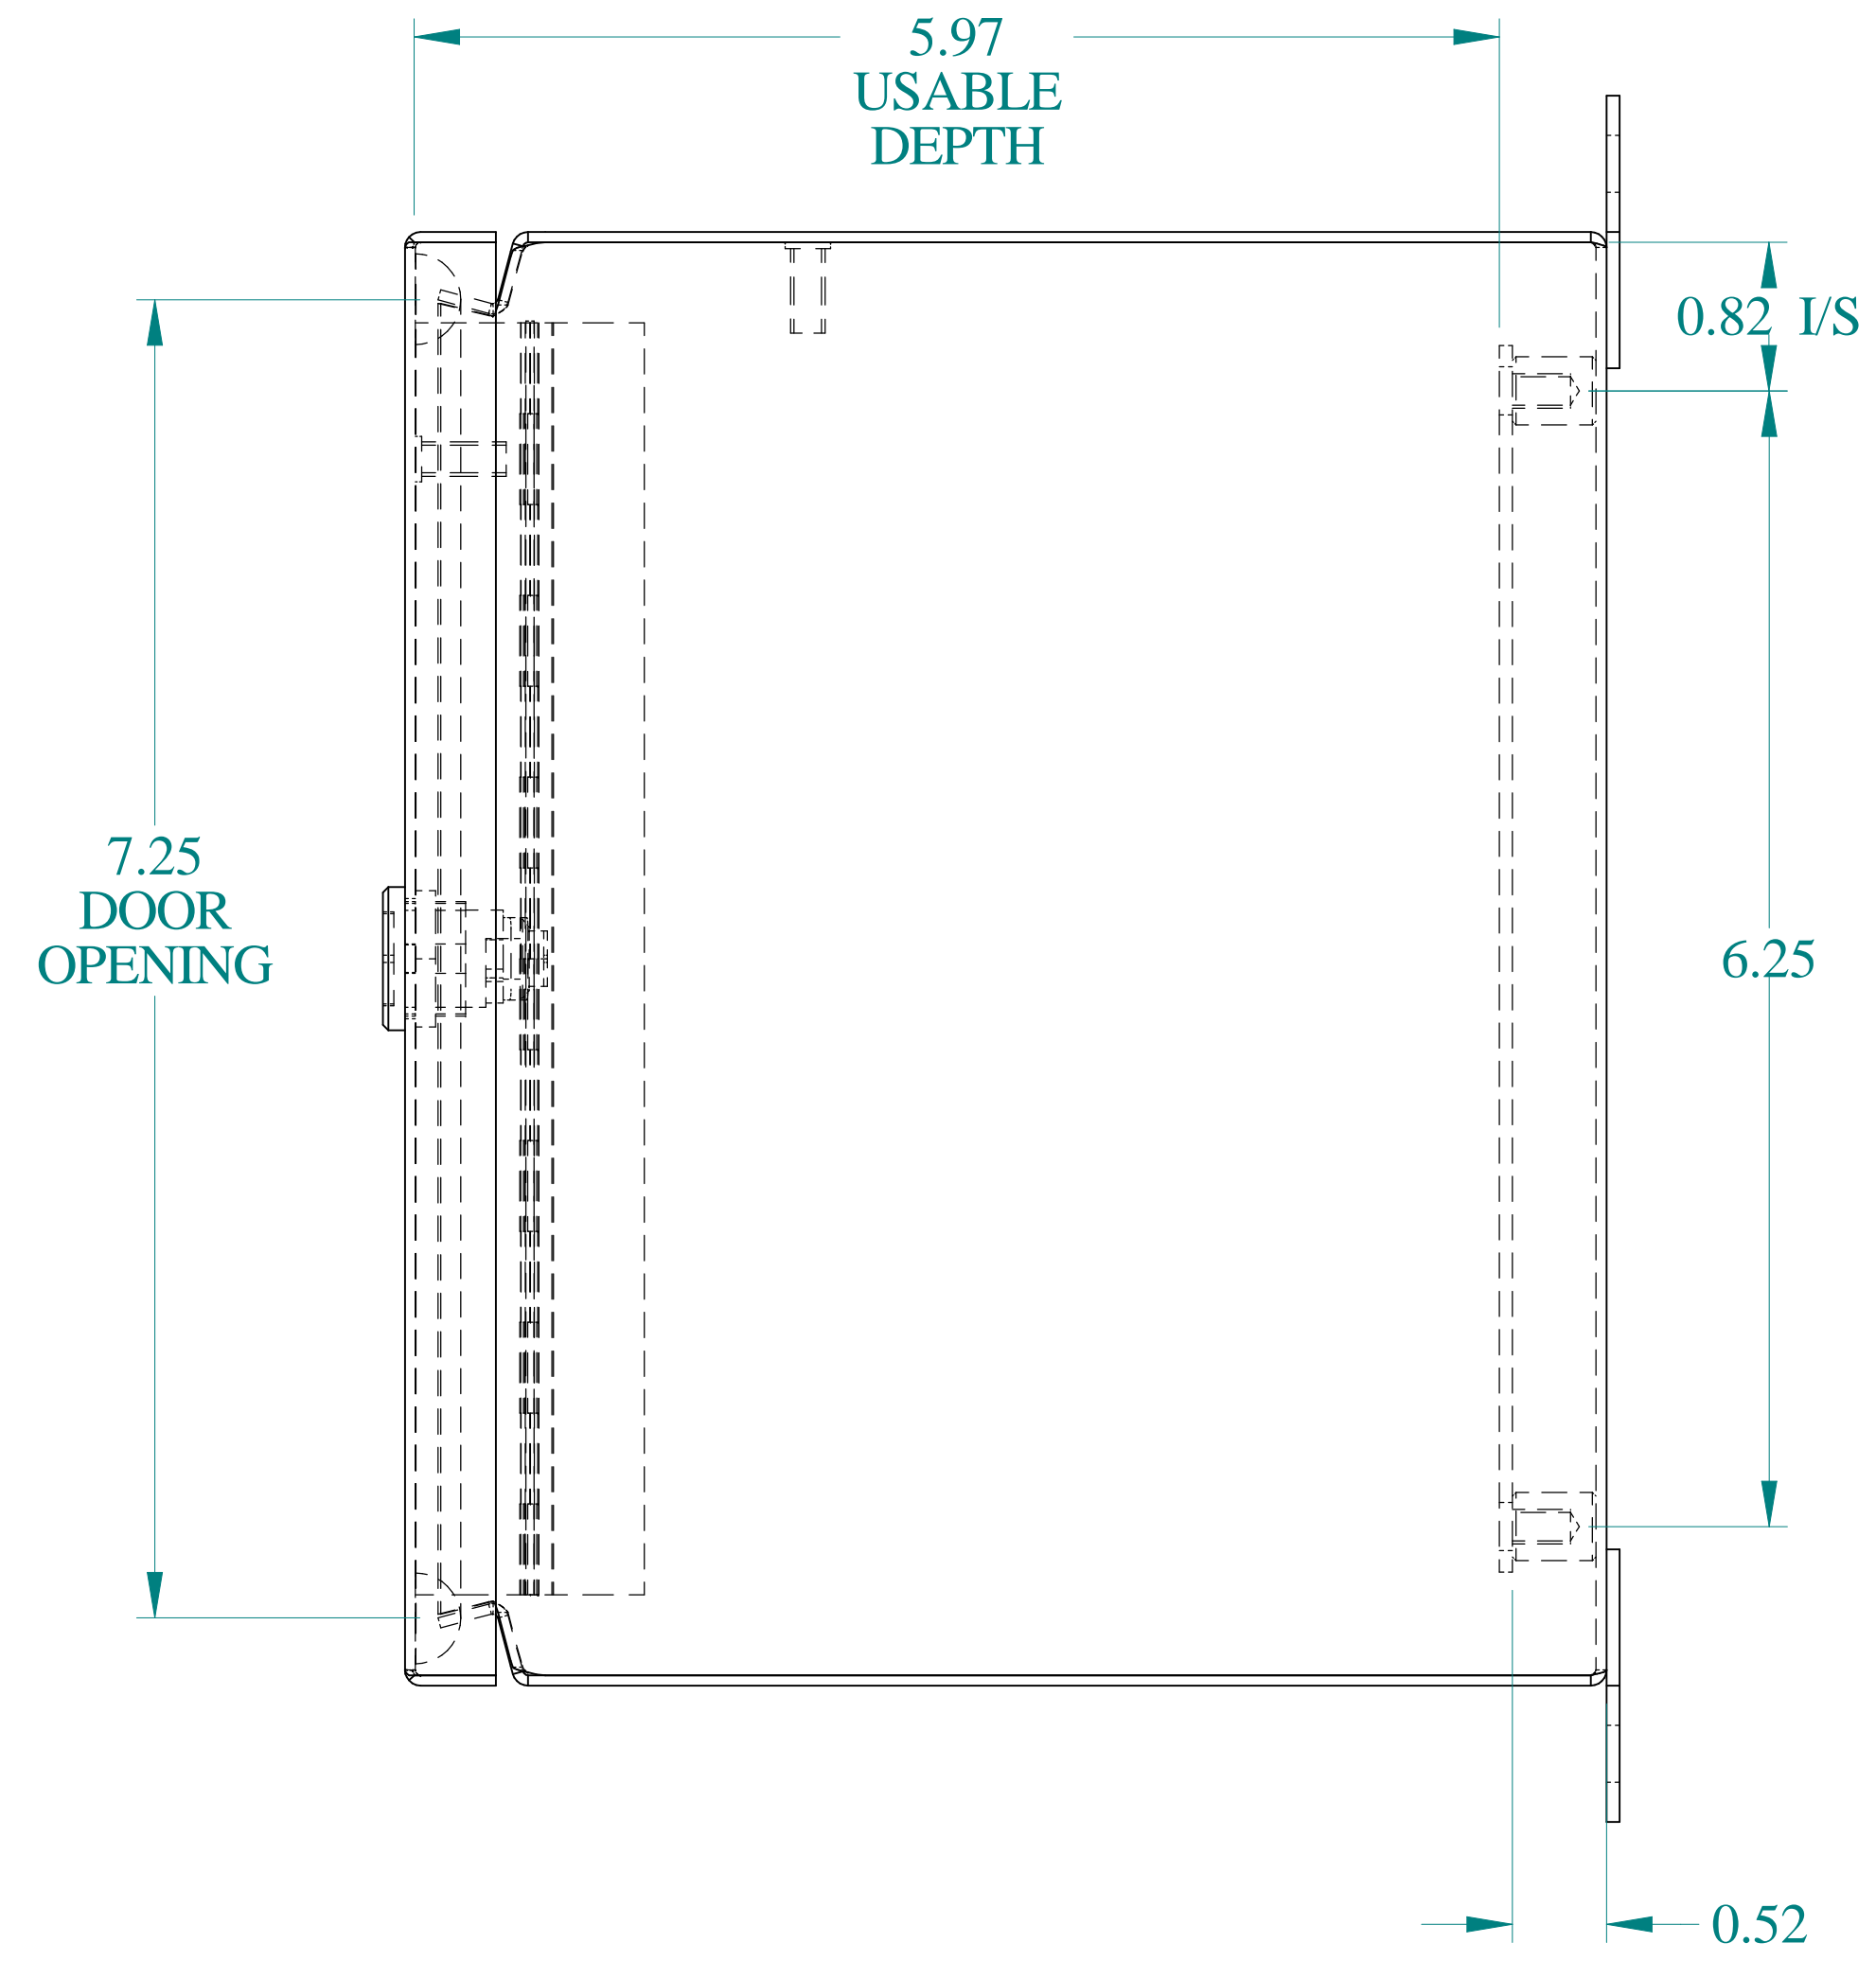

TOP VIEW

ISOMETRIC VIEWS

SIDE VIEW

FRONT VIEW

SIDE VIEW

BOTTOM VIEW

**HAMMOND
MANUFACTURING®**

www.hammondmfg.com

Data subject to change without notice.

Part #: EJ866S16 Date: Oct. 18, 2023

Link: www.hamdmfg.com/EJ866S16