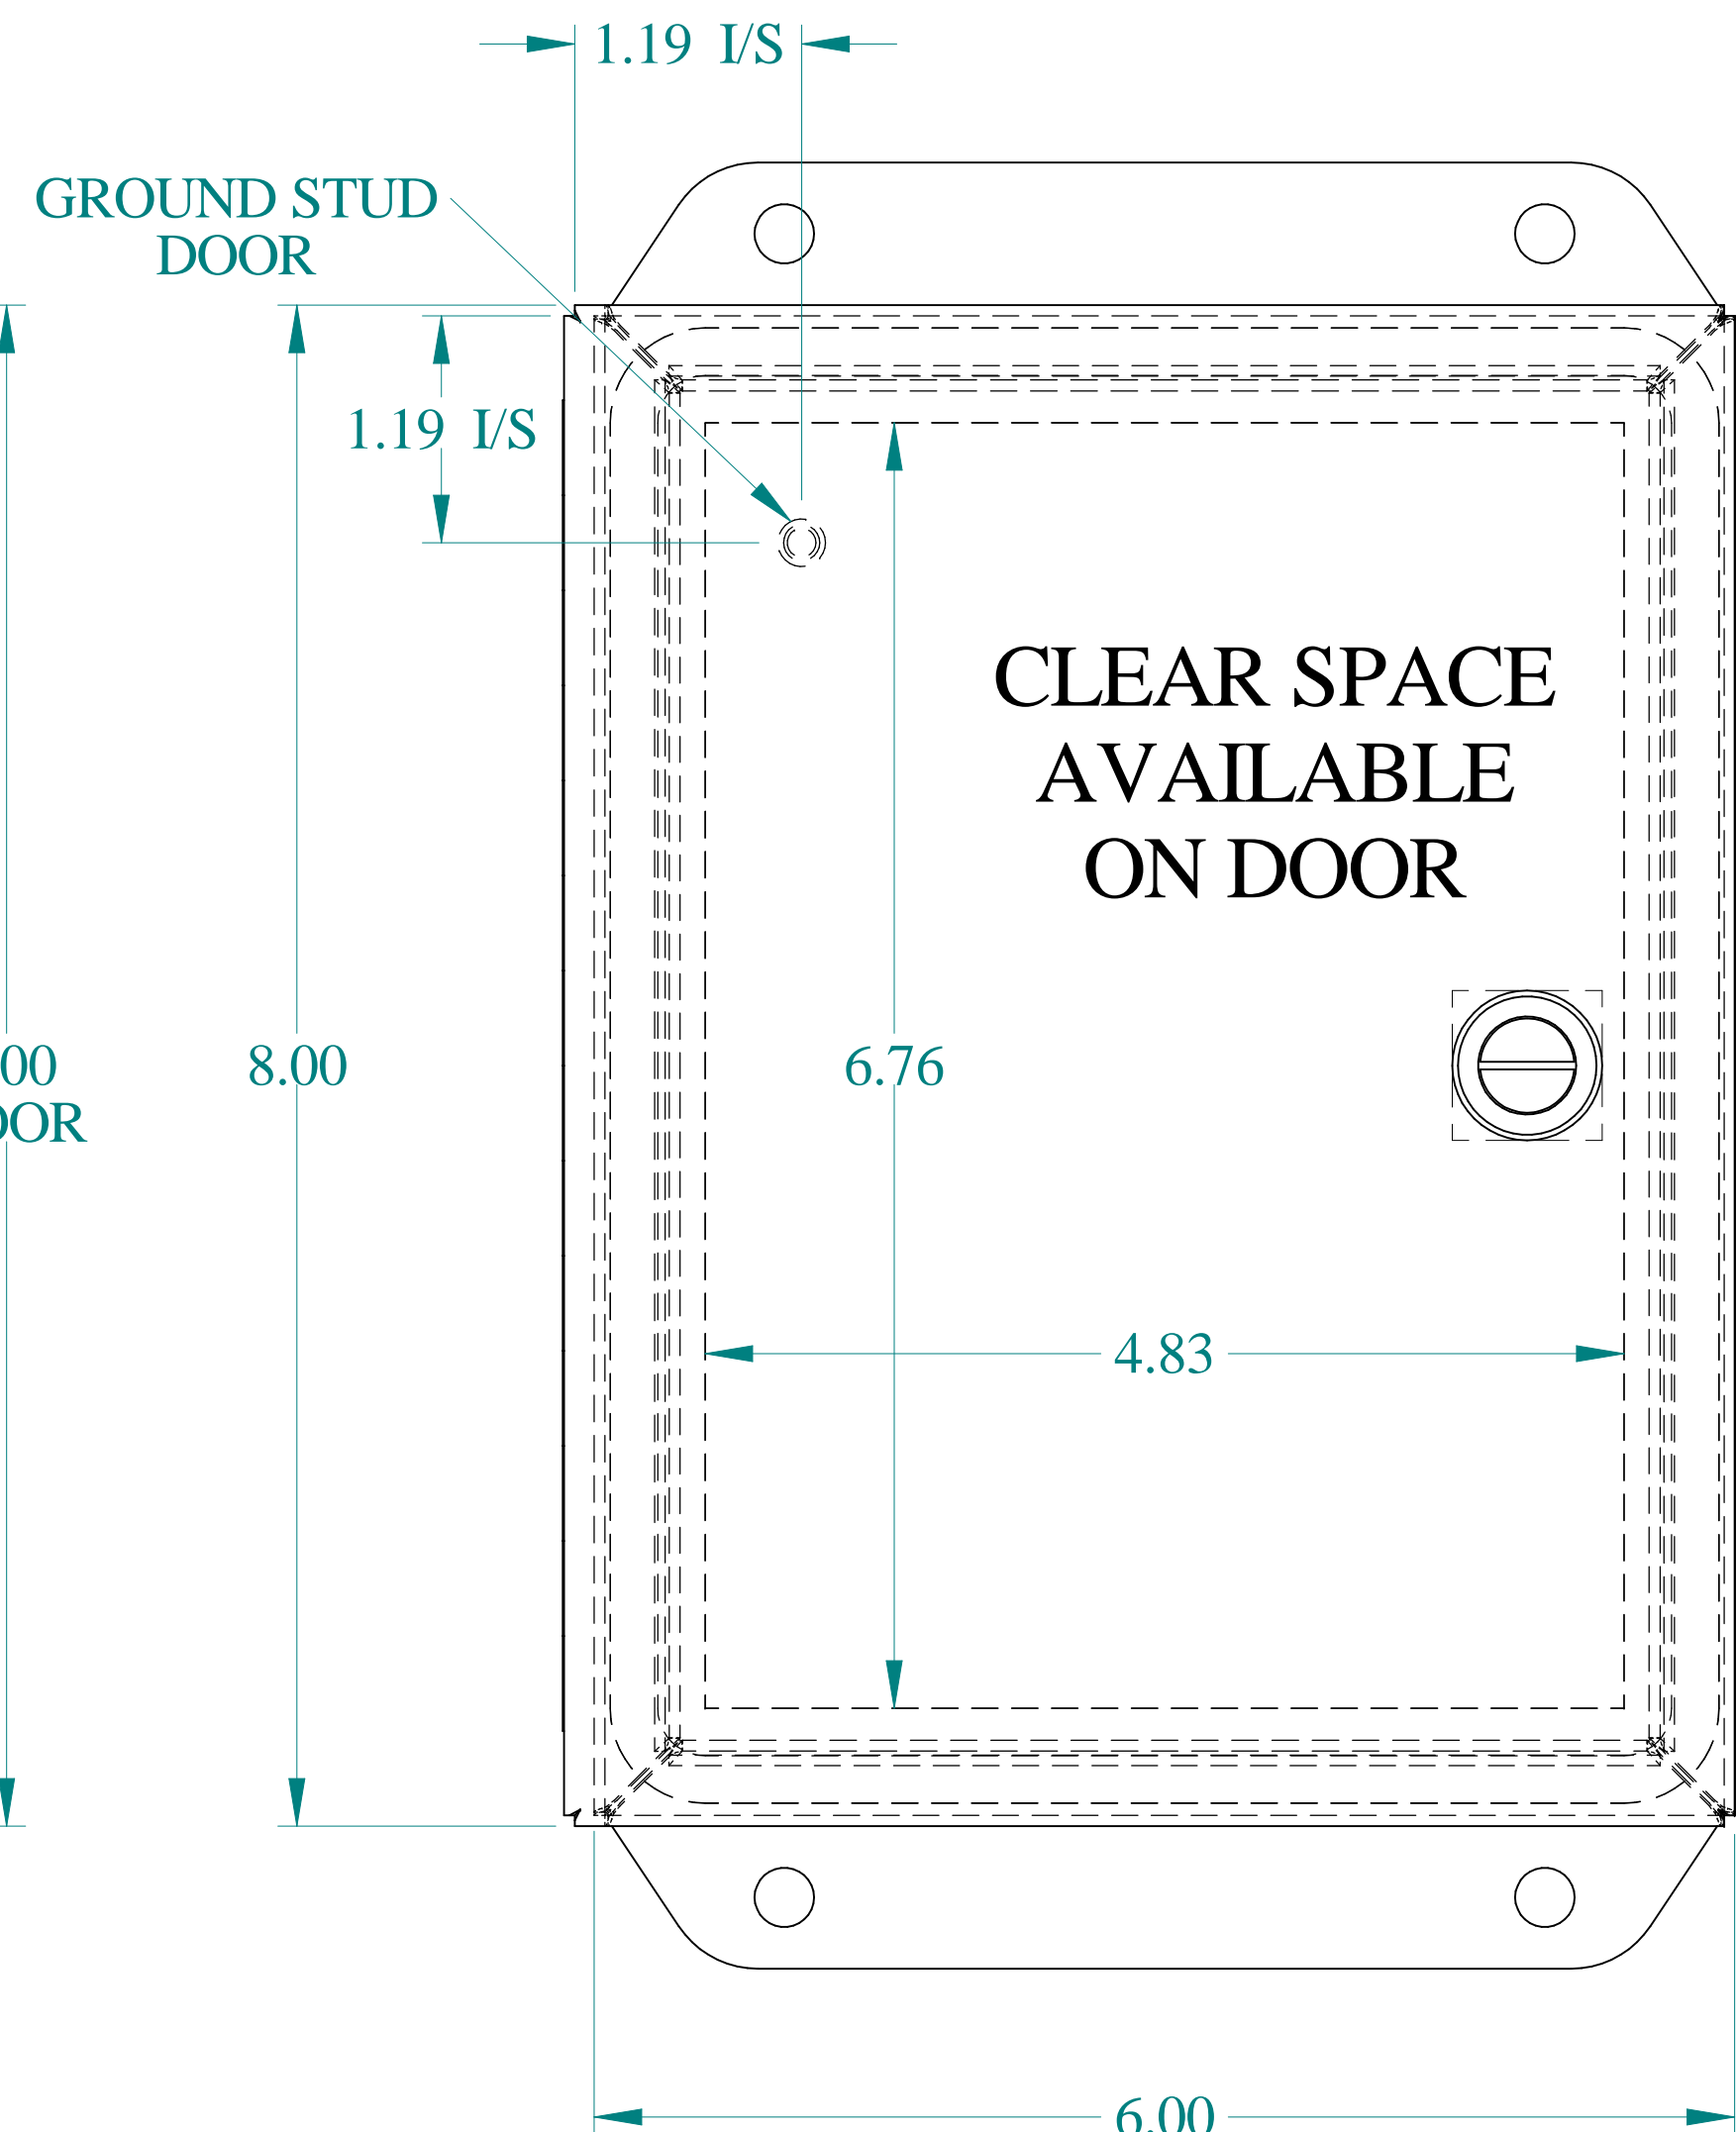

TOP VIEW

ISOMETRIC VIEWS

SIDE VIEW

FRONT VIEW

SIDE VIEW

BOTTOM VIEW

**HAMMOND
MANUFACTURING®**

www.hammondmfg.com

Data subject to change without notice.

Part #: EJ866S16 Date: Oct. 18, 2023

Link: www.hamdmfg.com/EJ866S16