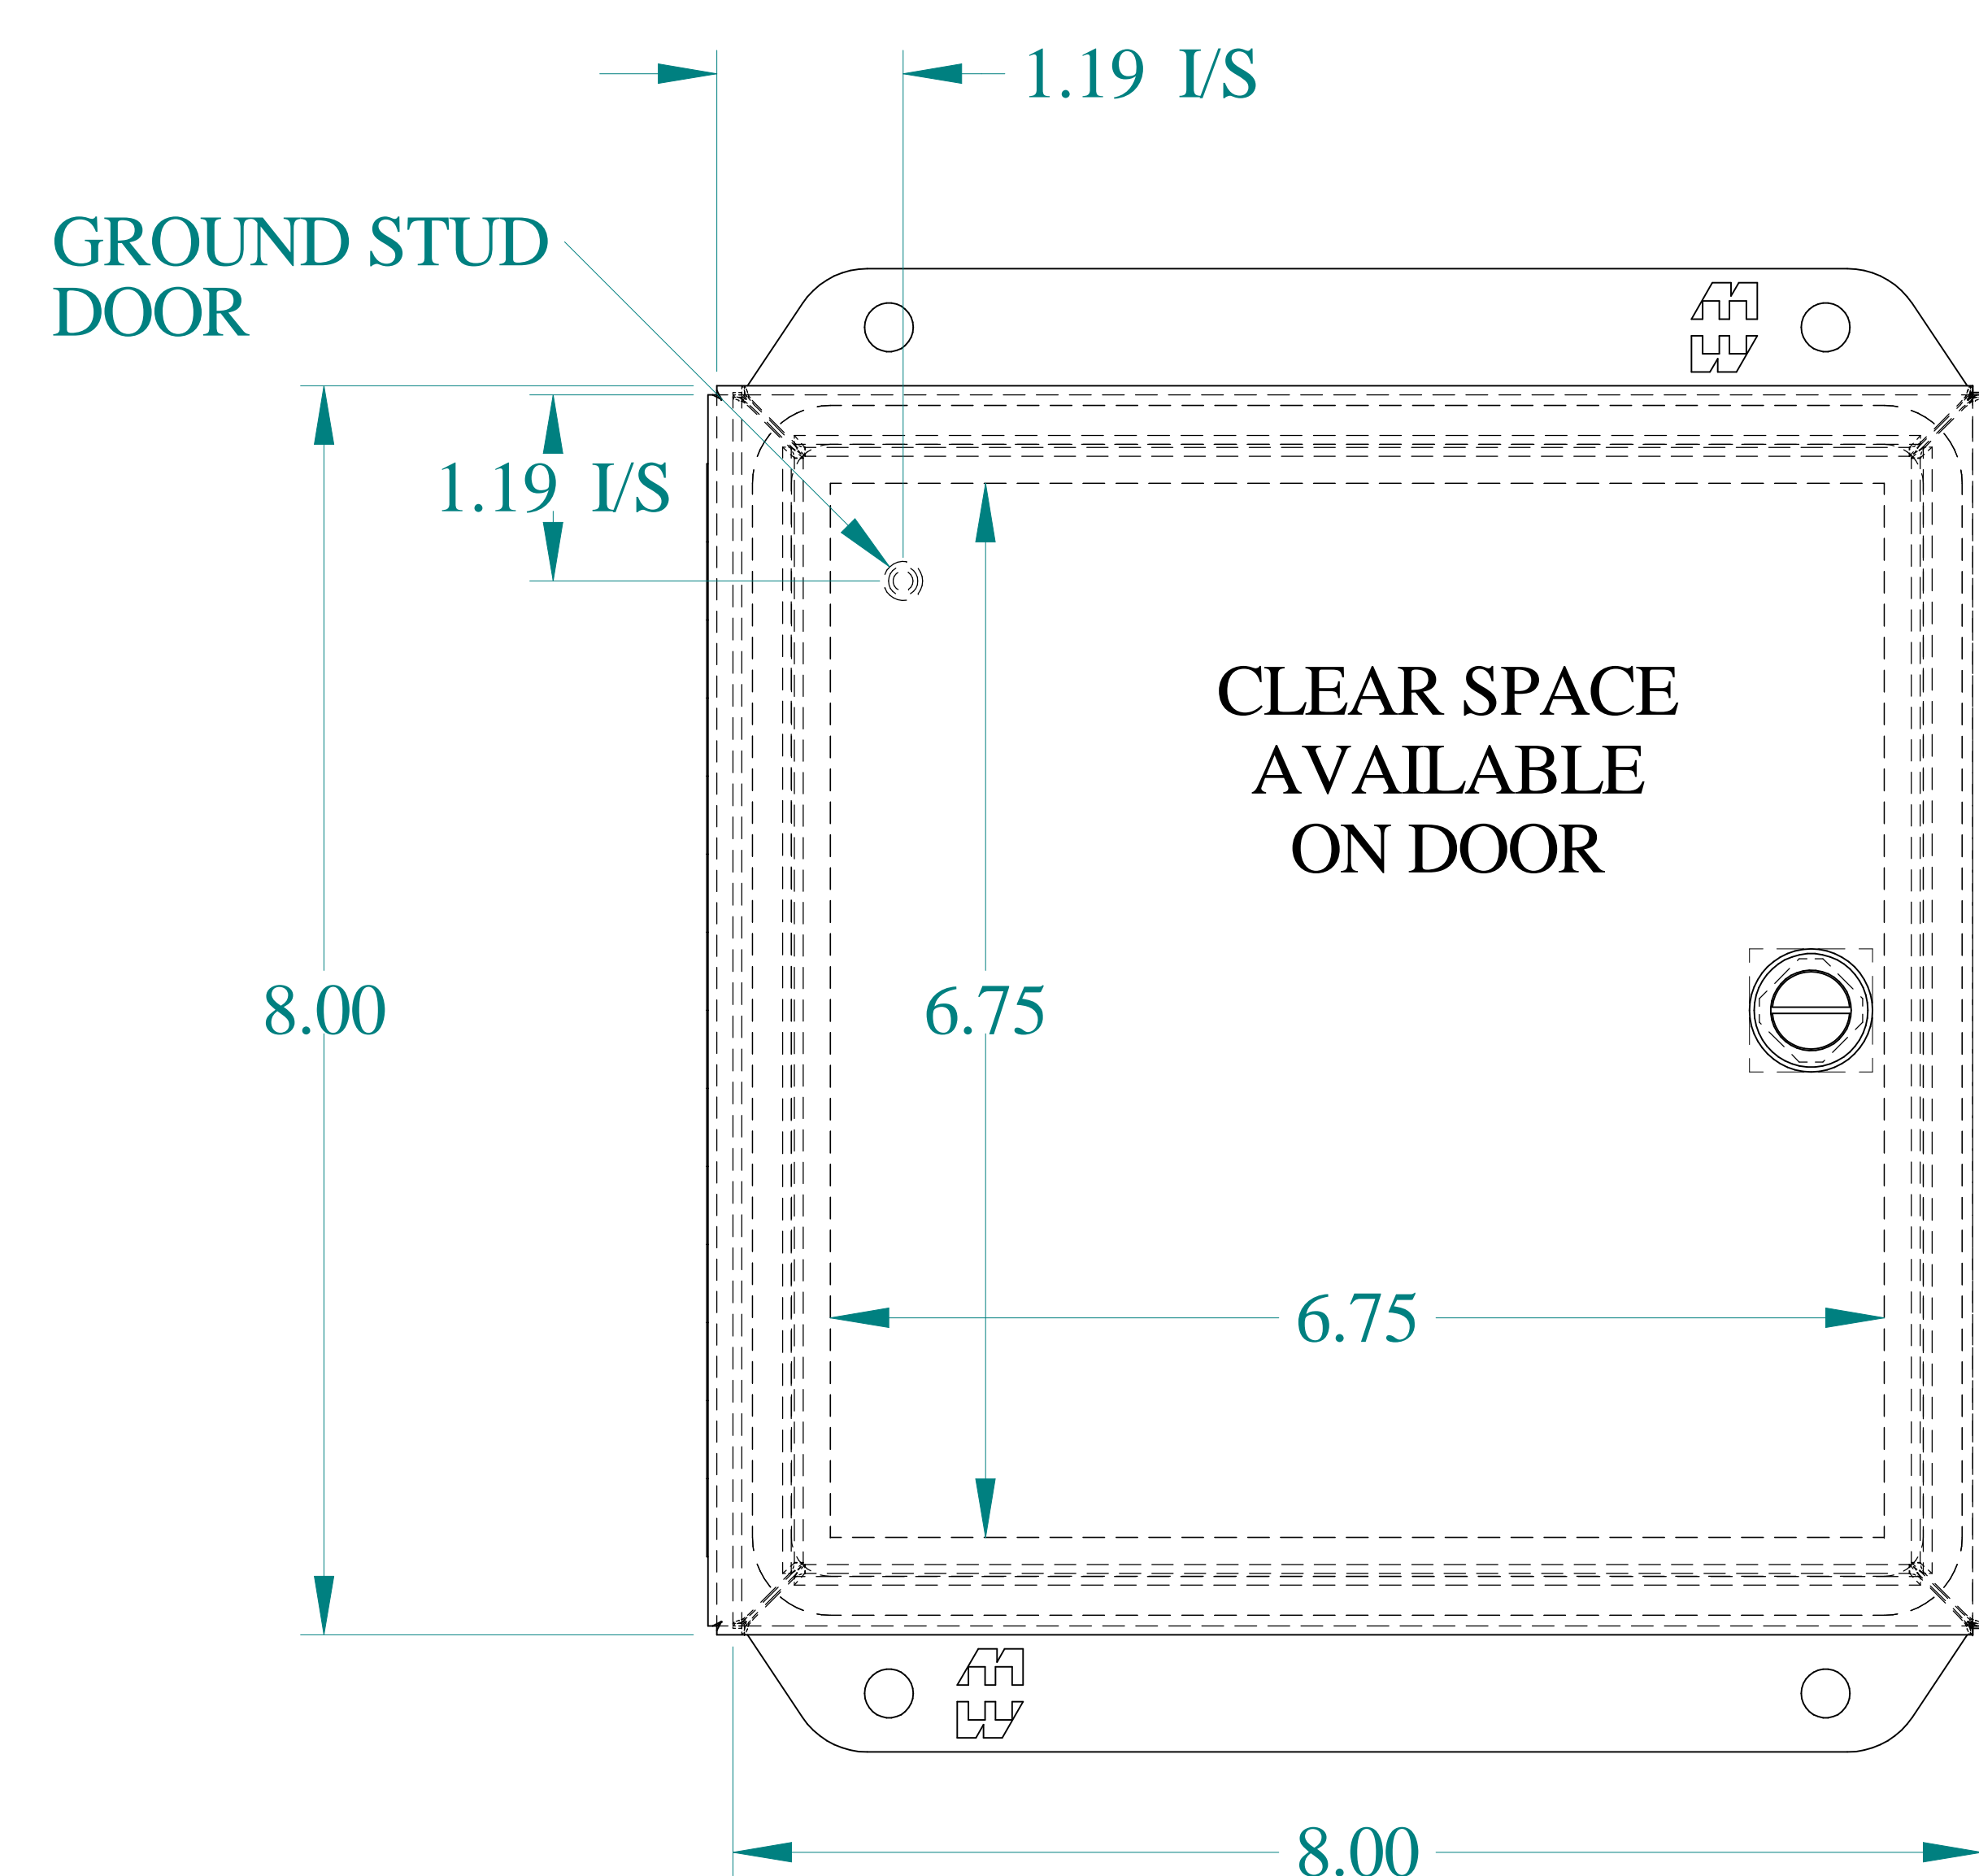

TOP VIEW

ISOMETRIC VIEWS

SIDE VIEW

FRONT VIEW

SIDE VIEW

BACK VIEW

BOTTOM VIEW

Data subject to change without notice.

Part #: EJ884LG

Date: Oct. 18, 2023

Link: www.hammmfg.com/EJ884LG