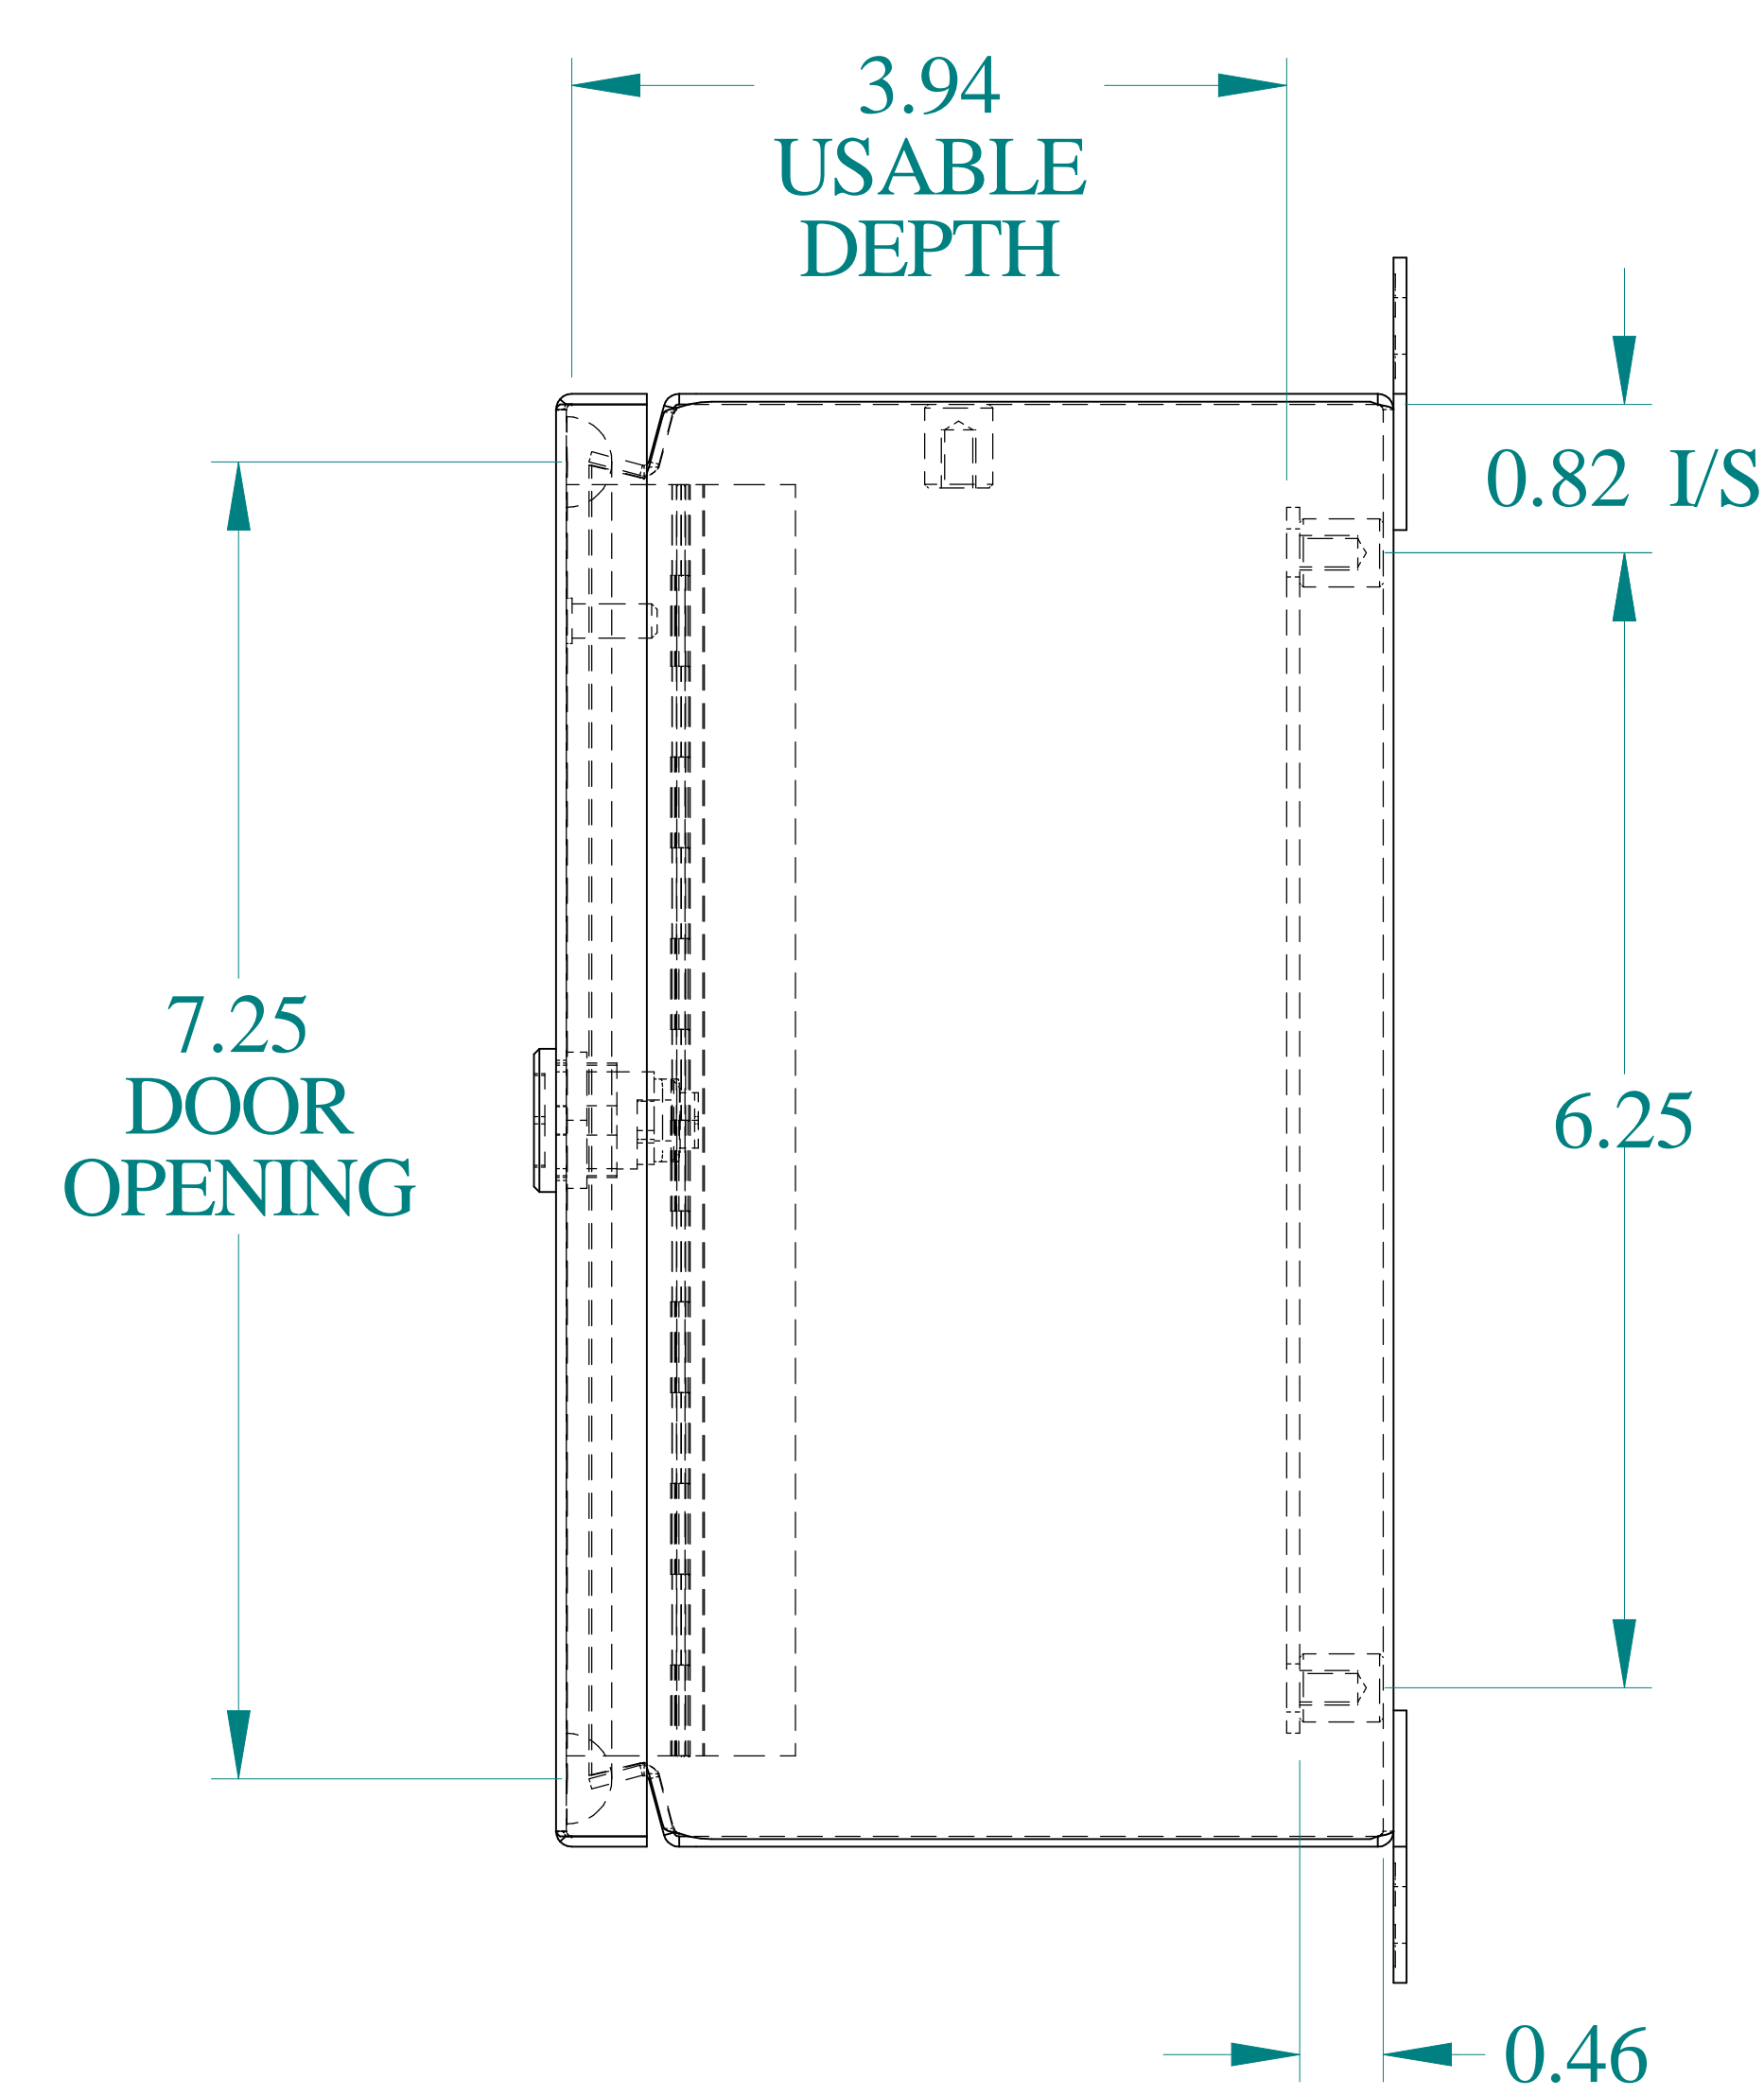

TOP VIEW

ISOMETRIC VIEWS

SIDE VIEW

FRONT VIEW

SIDE VIEW

BACK VIEW

BOTTOM VIEW

Data subject to change without notice.

Part #: EJ884LG

Date: Oct. 18, 2023

Link: www.hammmfg.com/EJ884LG