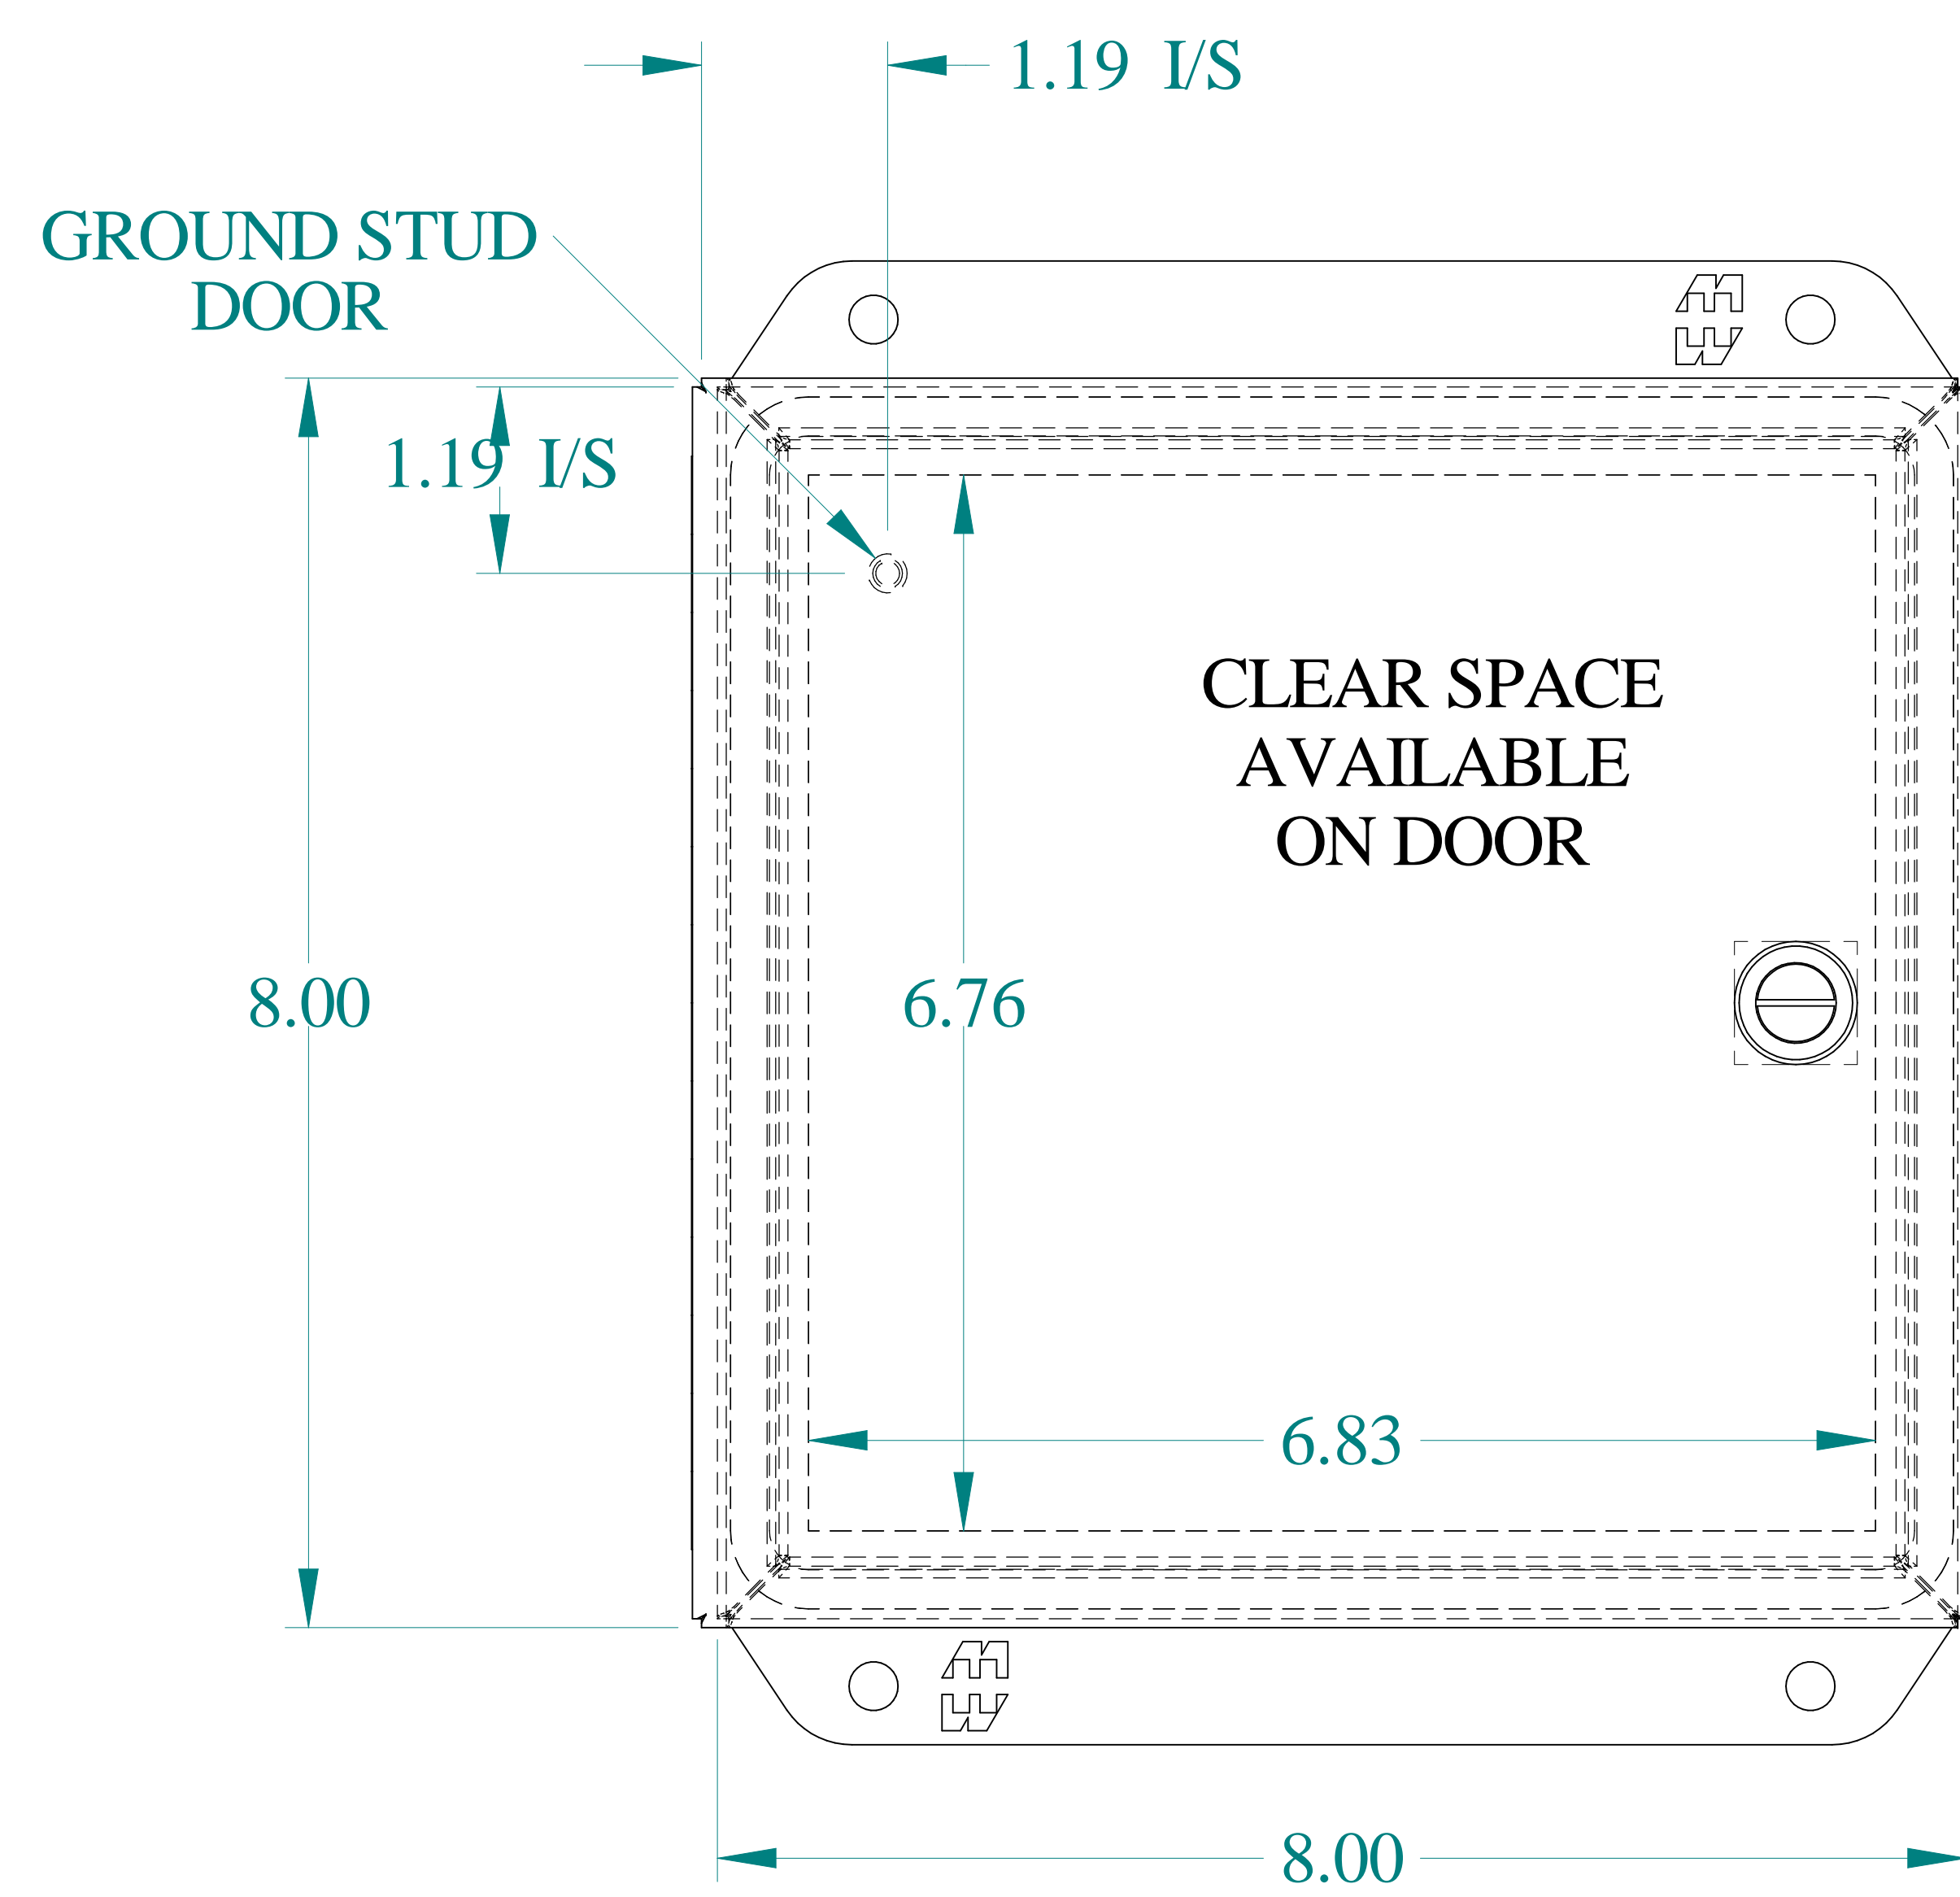

TOP VIEW

ISOMETRIC VIEWS

SIDE VIEW

FRONT VIEW

SIDE VIEW

BACK VIEW

BOTTOM VIEW

Data subject to change without notice.

Part #: EJ884SS

Date: Oct. 18, 2023

Link: www.hamfmg.com/EJ884SS