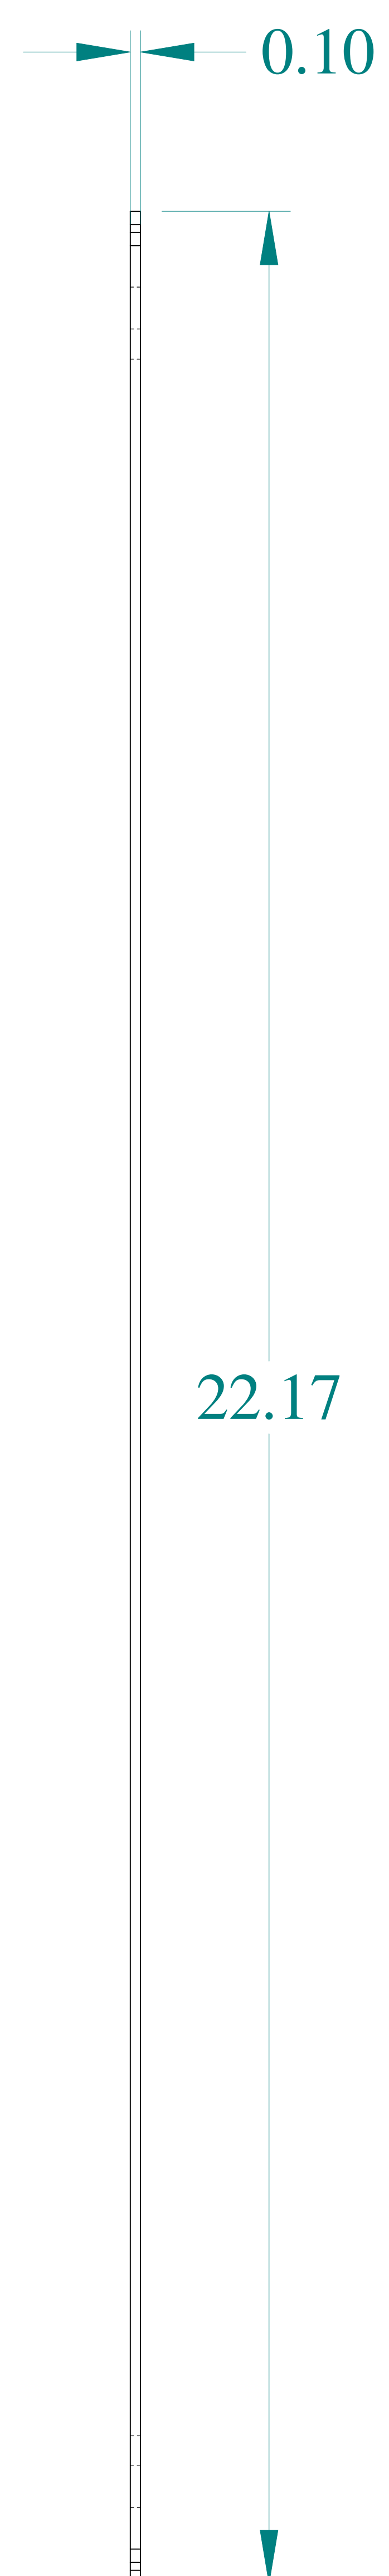

TOP VIEW

SIDE VIEW

FRONT VIEW

ISOMETRIC VIEW

Data subject to change without notice.

Part # : EP2412

Date : Feb 11, 2020

Link:www.hammfg.com/EP2412