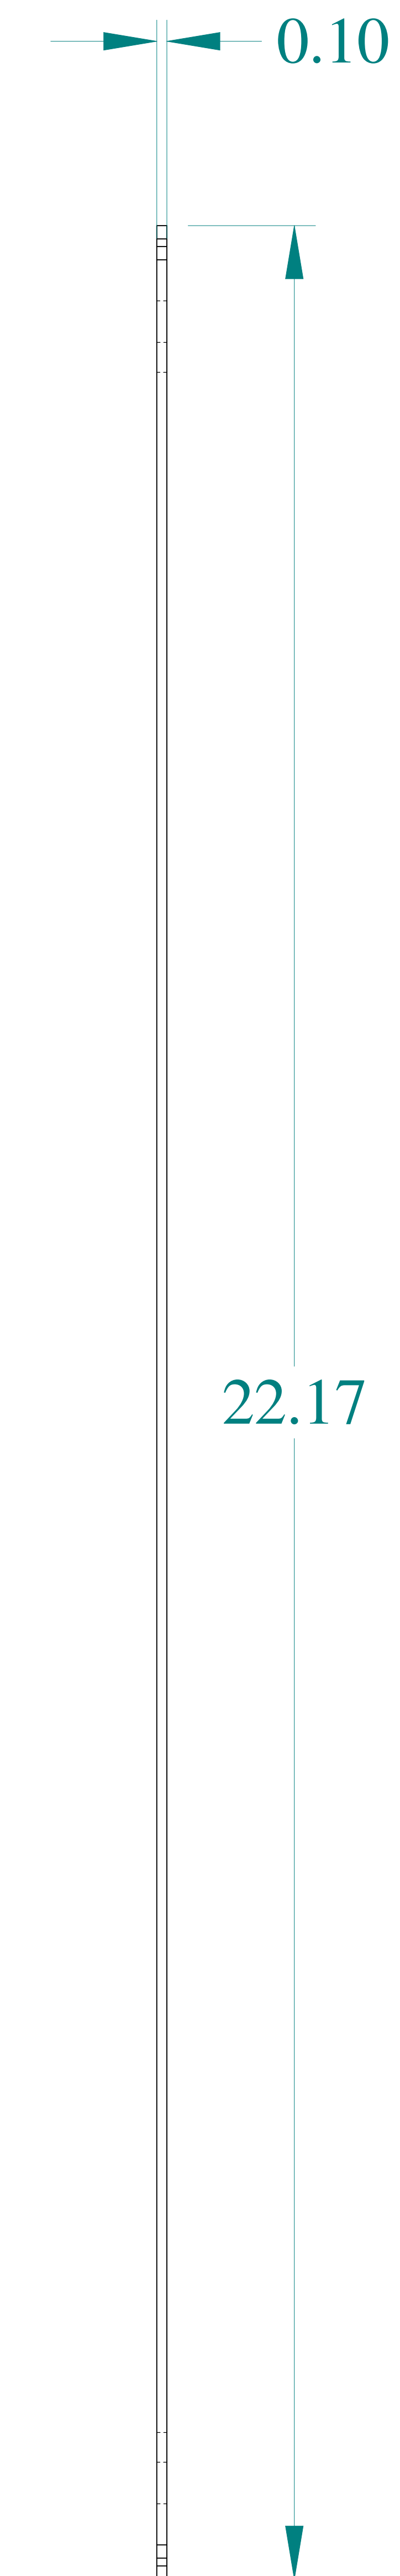

TOP VIEW

SIDE VIEW

FRONT VIEW

ISOMETRIC VIEW

Data subject to change without notice.

Part # : EPG2416

Date : Feb 11, 2020

[Link:www.hammfg.com/EPG2416](http://www.hammfg.com/EPG2416)