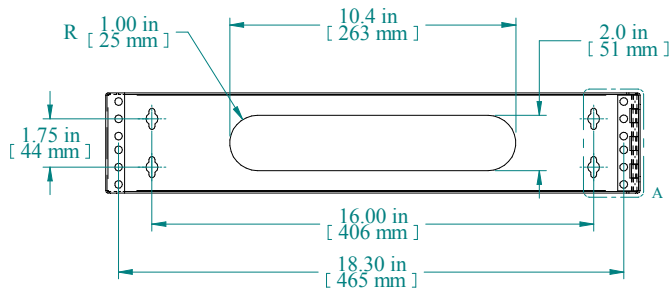

DETAIL A  
3:1

Data subject to change without notice. Isometric drawing not to scale.

PART NUMBERS	
FWB192UBK	PAINTED BLACK SMOOTH

NOTES
Does not include wall mounting hardware. Includes hardware for mounting equipment to bracket. Includes full scale mounting template.