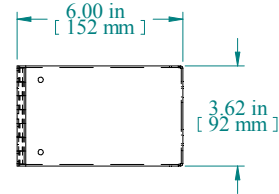

DETAIL A  
3:1

Data subject to change without notice. Isometric drawing not to scale.

PART NUMBERS	
FWB192UBK	PAINTED BLACK SMOOTH

NOTES
Does not include wall mounting hardware. Includes hardware for mounting equipment to bracket. Includes full scale mounting template.