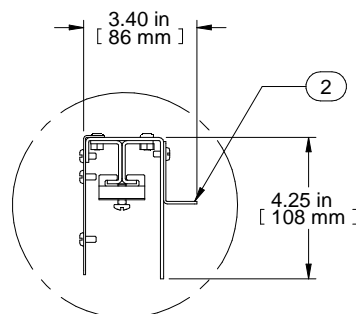

DETAIL A
END CAP REMOVED