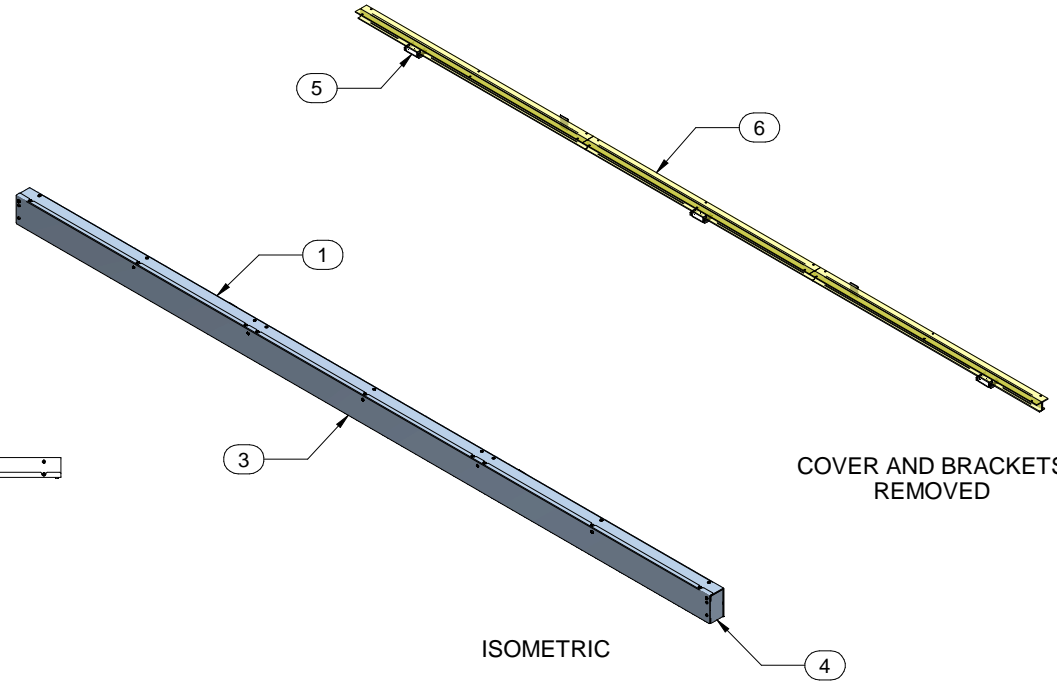

ISOMETRIC

COVER AND BRACKETS
REMOVED