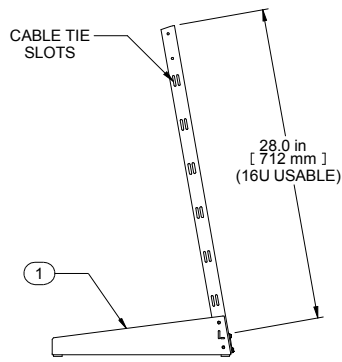

TOP VIEW

L.S. VIEW

FRONT VIEW

R.S. VIEW

BOTTOM VIEW

Item Number	Title	Quantity
1	DESKTOP RACK BASE (LH)	1
2	DESKTOP RACK BASE (RH)	1
3	19" TAPPED DESKTOP RAIL	2
4	DESKTOP RACK SPACER PANEL	1
5	10-32 KEP NUT	4
6	PLUG BUMPER	4
7	SCREW 10-32 X 5/8"	4

PART NUMBERS

HDR16U | PAINTED BLACK SMOOTH

NOTES

MOUNTING HARDWARE INCLUDED
 SHIPPED FLAT PACKED
 SEE WEB SITE FOR ADDITIONAL ACCESSORIES

Data subject to change without notice. Isometric drawing not to scale.
 Les données sont sujettes à changement sans préavis.

**HAMMOND
 MANUFACTURING®**

www.hammondmfg.com

PART NO. HDR16U