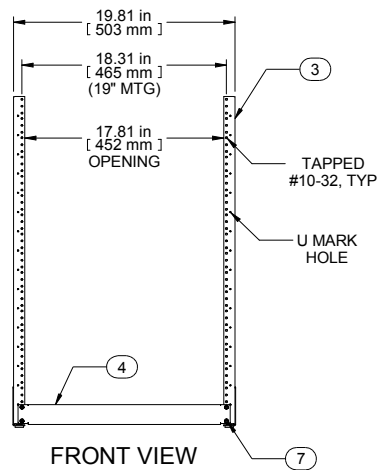

TOP VIEW

L.S. VIEW

FRONT VIEW

R.S. VIEW

BOTTOM VIEW

Item Number	Title	Quantity
1	DESKTOP RACK BASE (LH)	1
2	DESKTOP RACK BASE (RH)	1
3	19" TAPPED DESKTOP RAIL	2
4	DESKTOP RACK SPACER PANEL	1
5	10-32 KEP NUT	4
6	PLUG BUMPER	4
7	SCREW 10-32 X 5/8"	4

PART NUMBERS

HDR16U | PAINTED BLACK SMOOTH

NOTES

MOUNTING HARDWARE INCLUDED
 SHIPPED FLAT PACKED
 SEE WEB SITE FOR ADDITIONAL ACCESSORIES

Data subject to change without notice. Isometric drawing not to scale.
 Les données sont sujettes à changement sans préavis.