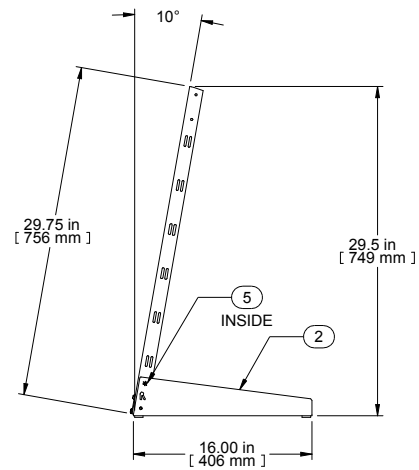

TOP VIEW

L.S. VIEW

FRONT VIEW

R.S. VIEW

BOTTOM VIEW

Item Number	Title	Quantity
1	DESKTOP RACK BASE (LH)	1
2	DESKTOP RACK BASE (RH)	1
3	19" TAPPED DESKTOP RAIL	2
4	DESKTOP RACK SPACER PANEL	1
5	10-32 KEP NUT	4
6	PLUG BUMPER	4
7	SCREW 10-32 X 5/8"	4

PART NUMBERS

HDR16U | PAINTED BLACK SMOOTH

NOTES

MOUNTING HARDWARE INCLUDED
 SHIPPED FLAT PACKED
 SEE WEB SITE FOR ADDITIONAL ACCESSORIES

Data subject to change without notice. Isometric drawing not to scale.
 Les données sont sujettes à changement sans préavis.