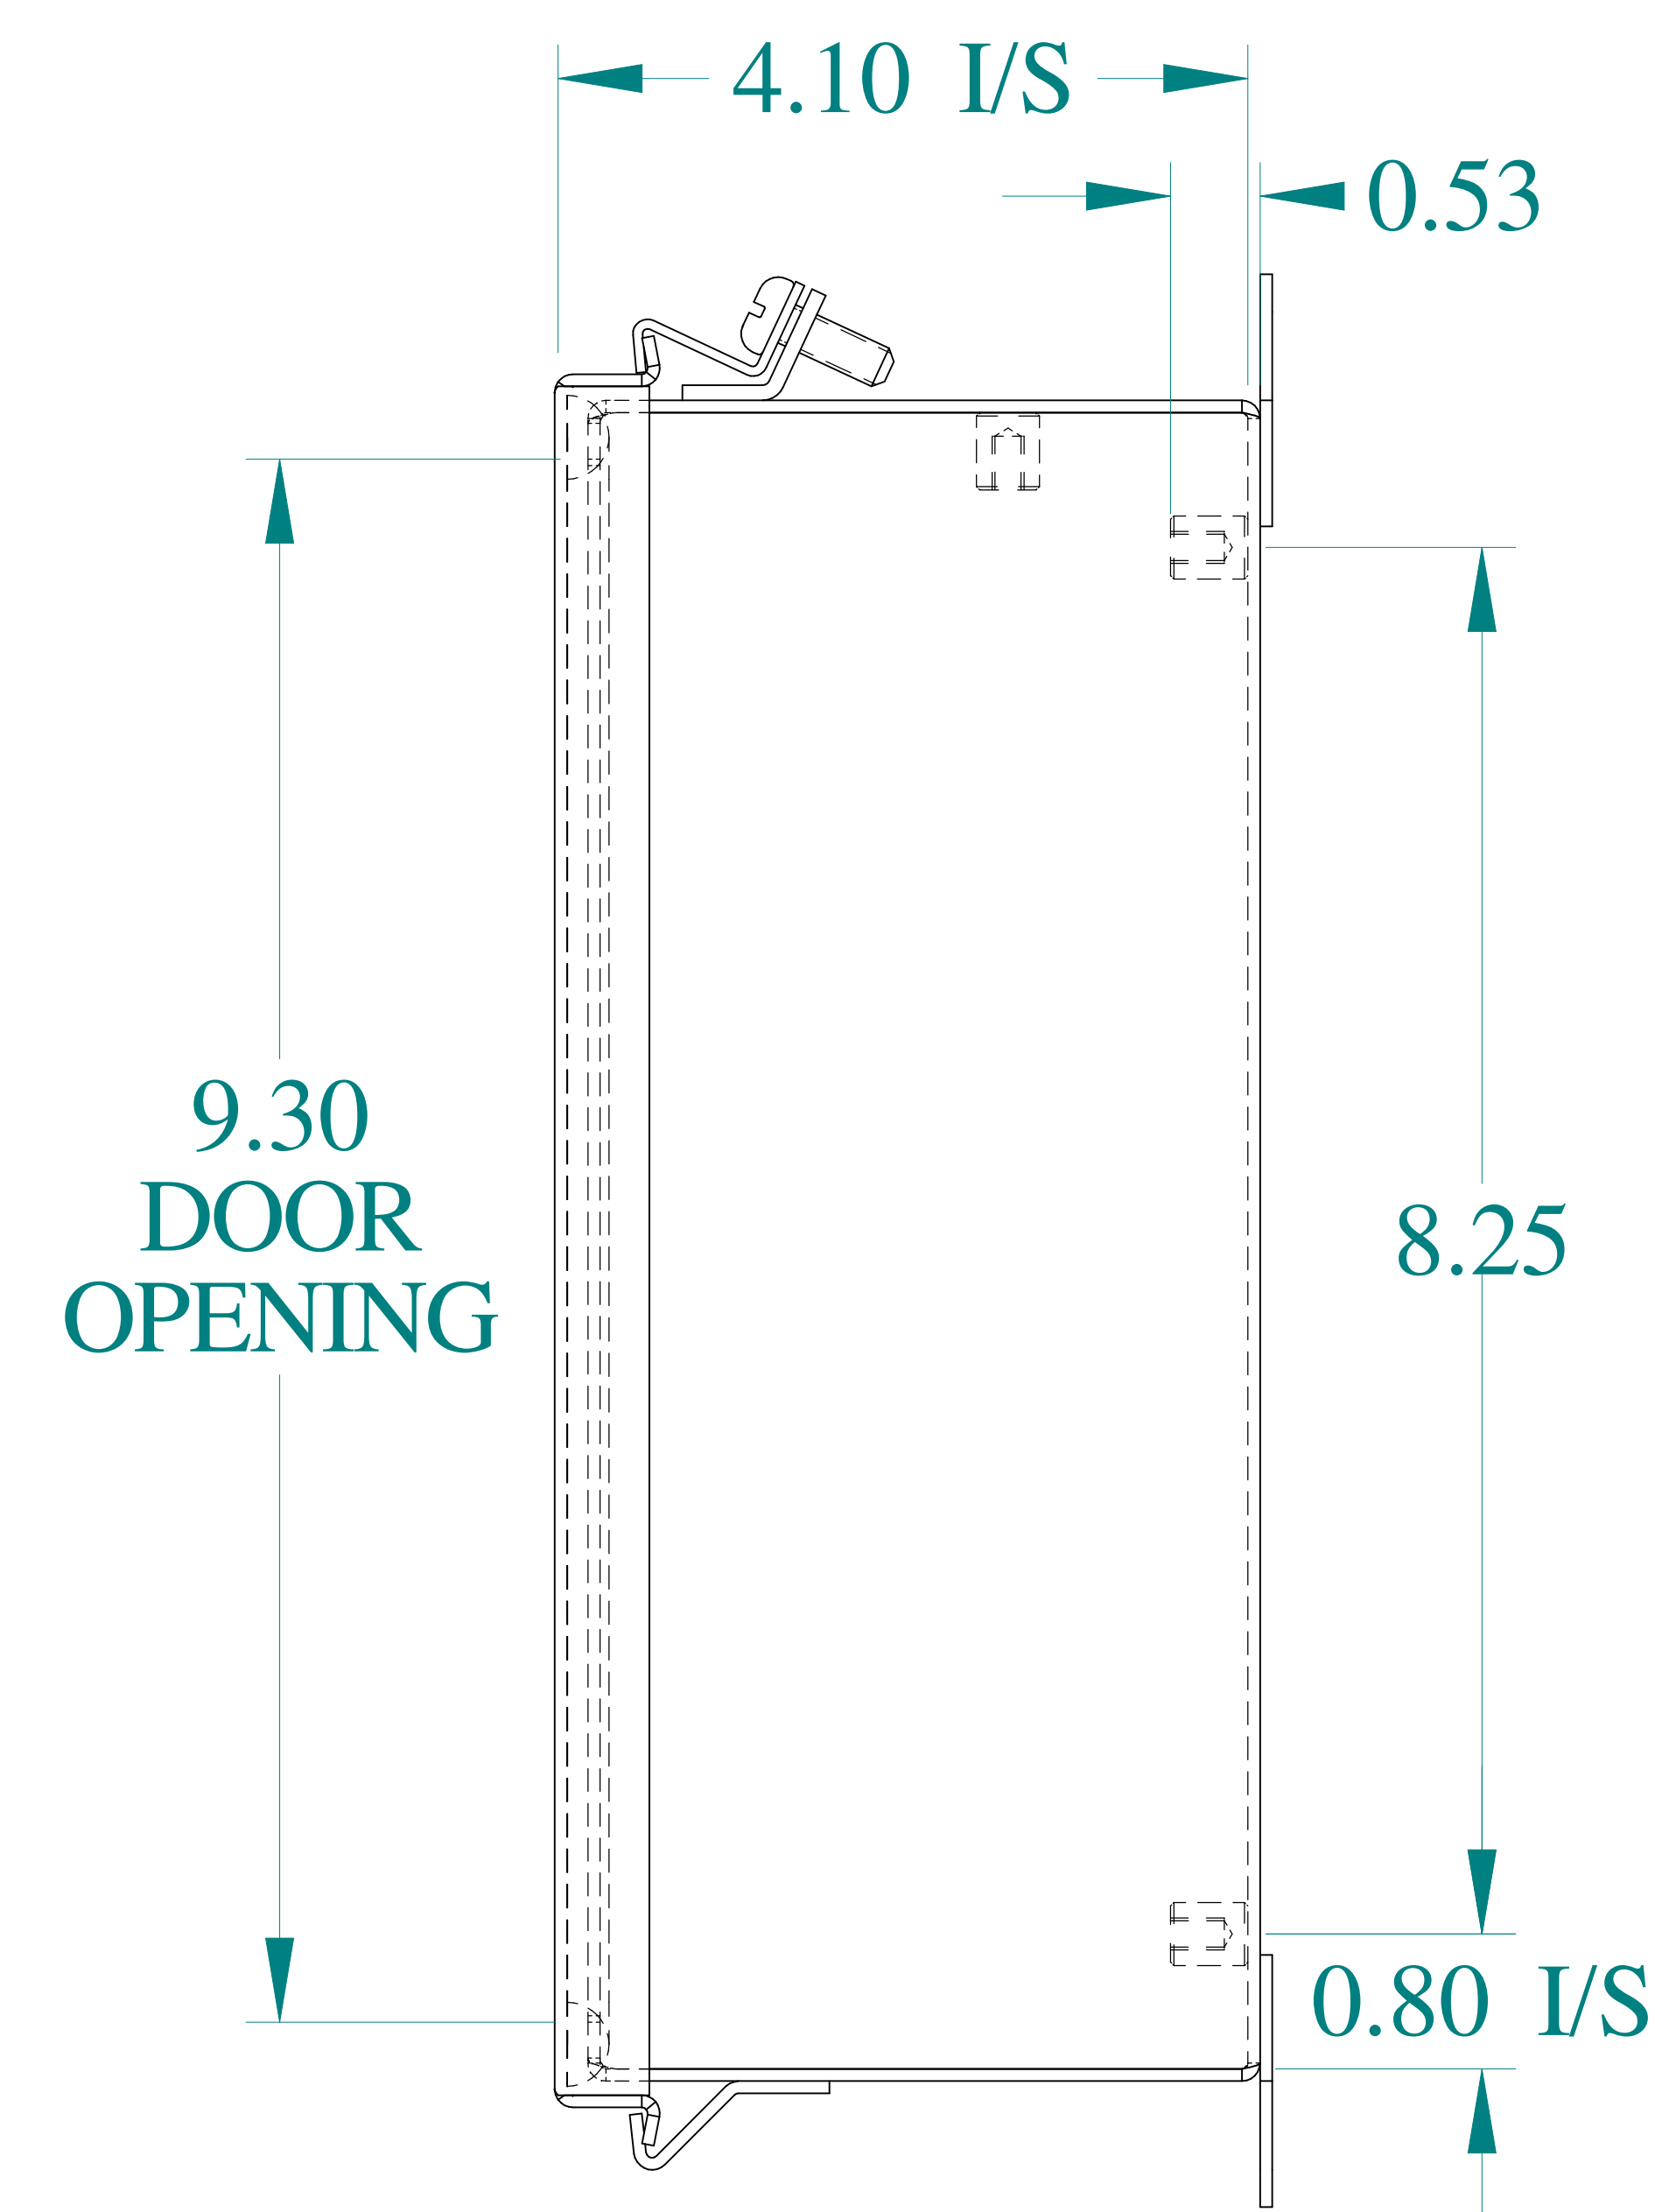

TOP VIEW

ISOMETRIC VIEWS

SIDE VIEW

FRONT VIEW

SIDE VIEW

BACK VIEW

BOTTOM VIEW

Data subject to change without notice.

Part # : HJ1084LP

Date : Mar. 25, 2019

Link: [www.hammg.com/HJ1084LP](http://www.hammg.com/HJ1084LP)