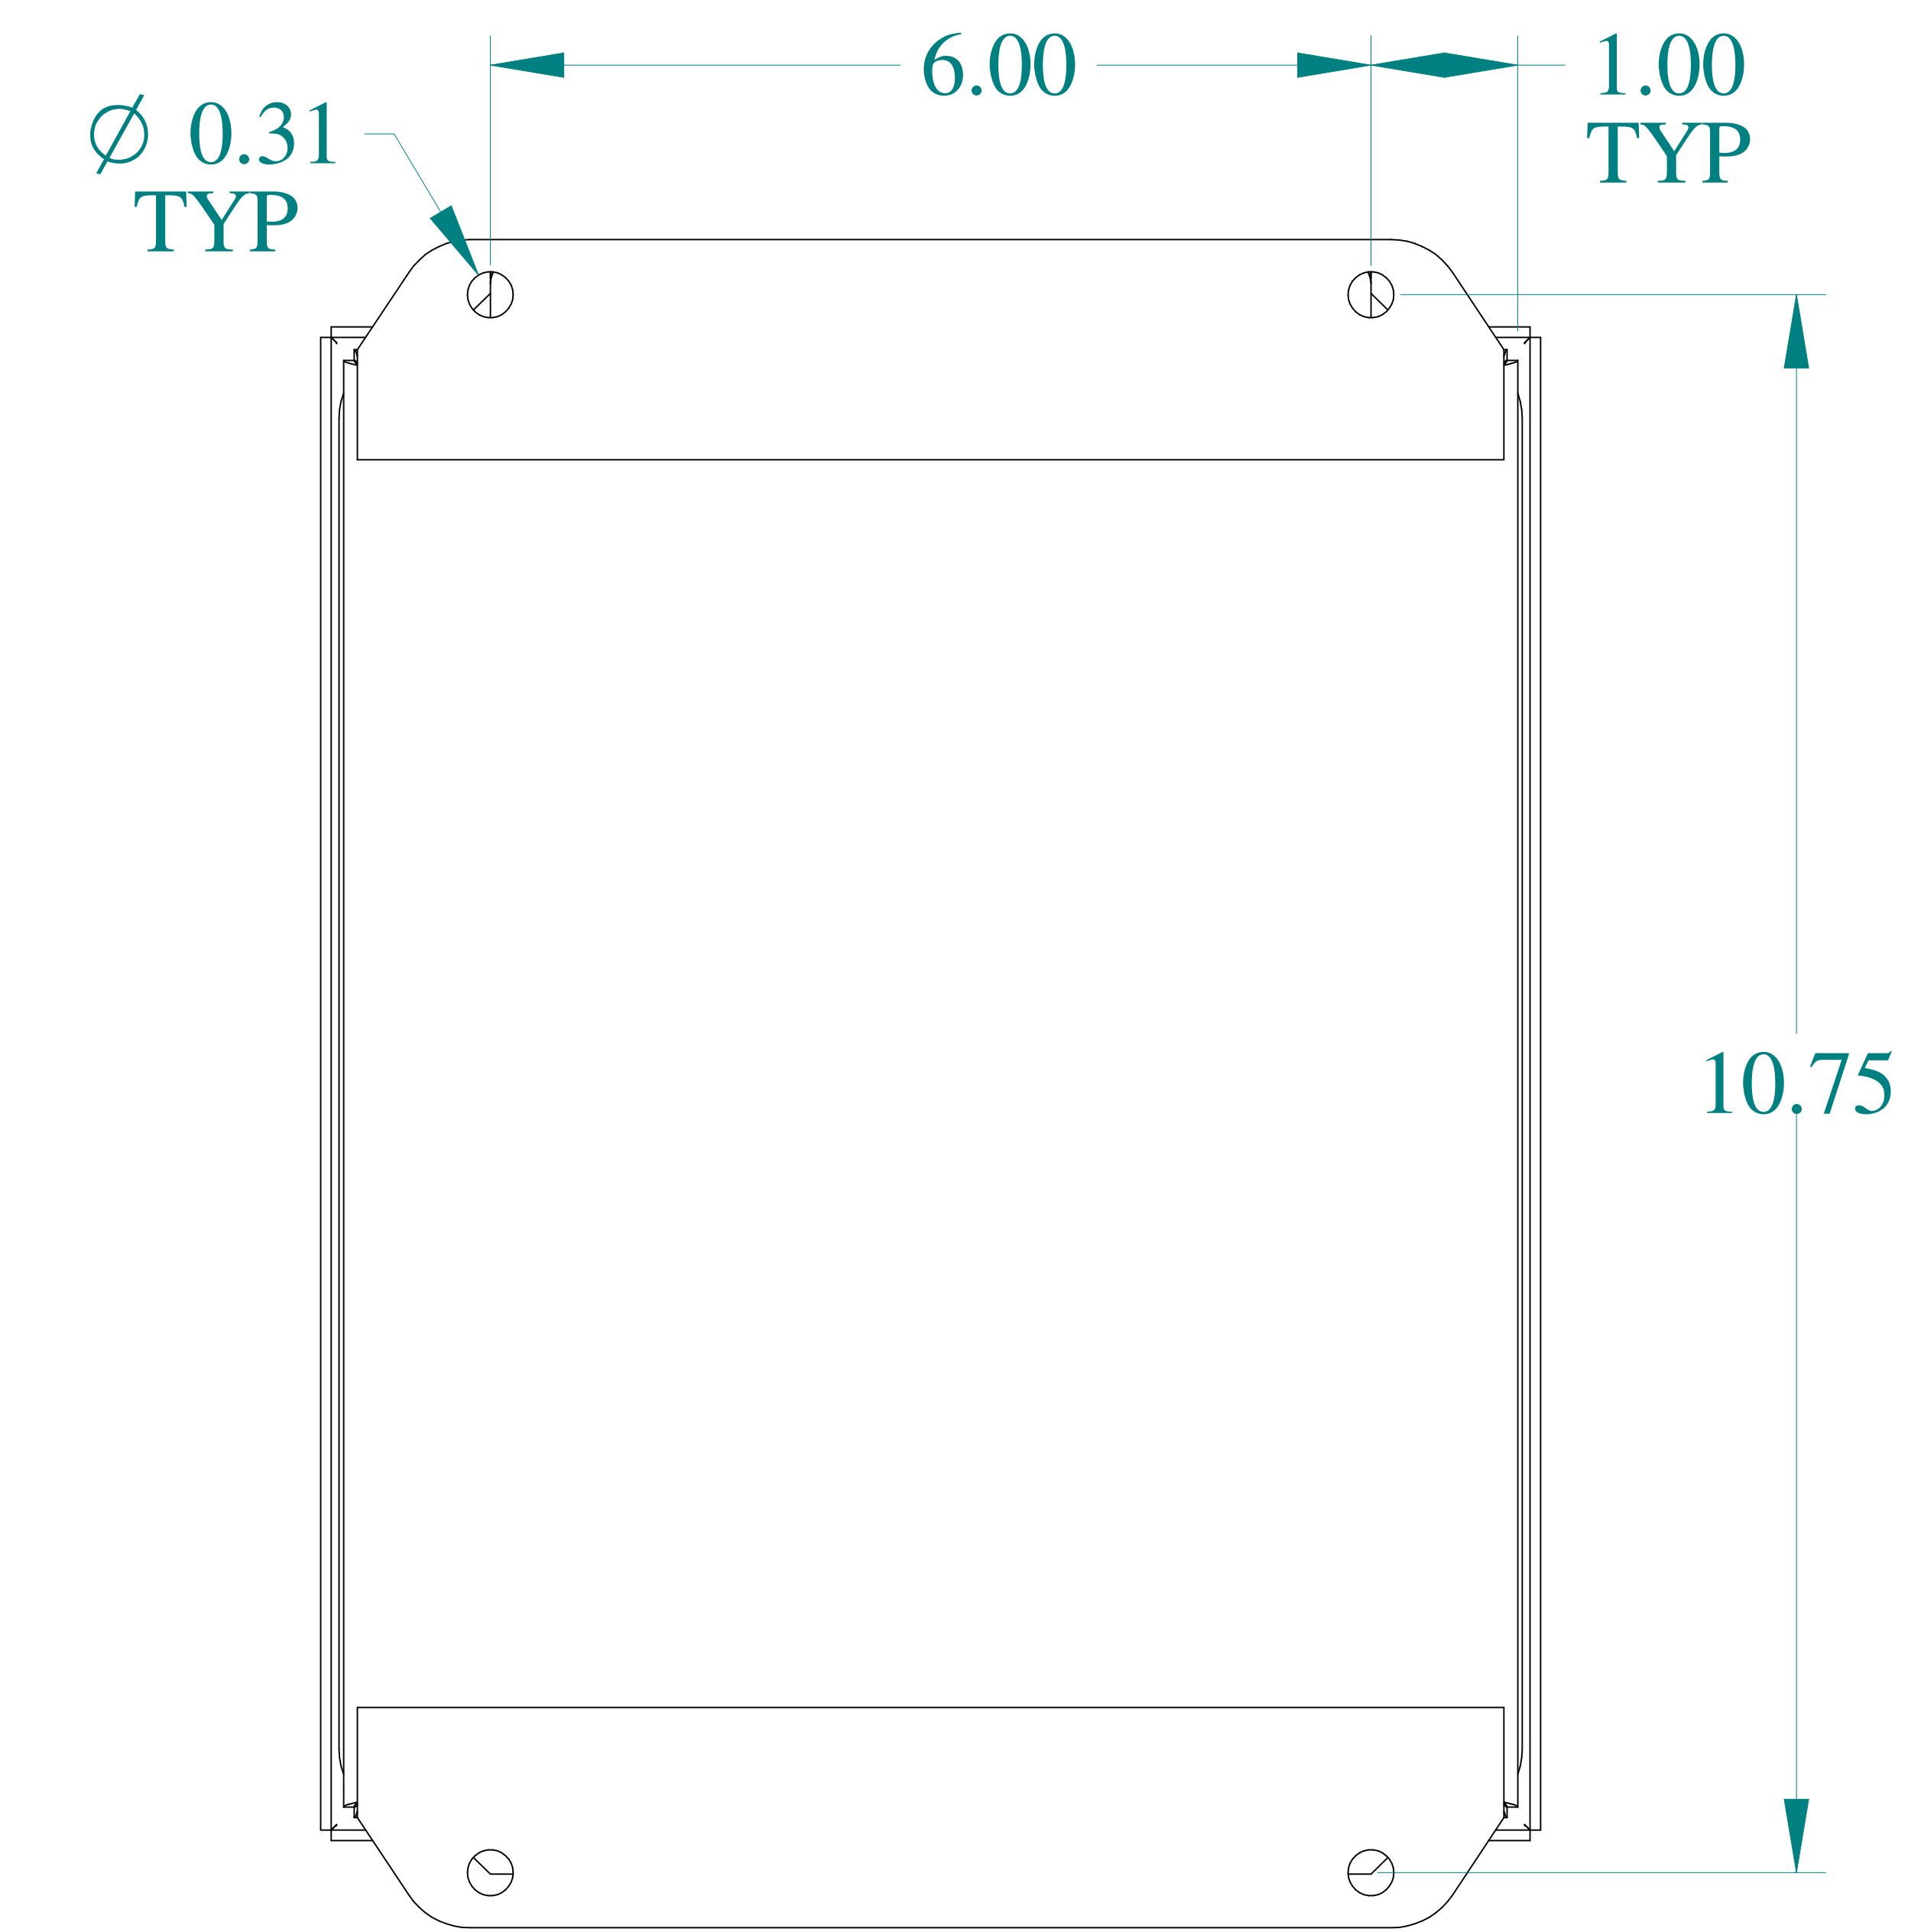

TOP VIEW

ISOMETRIC VIEWS

SIDE VIEW

FRONT VIEW

SIDE VIEW

BACK VIEW

BOTTOM VIEW

Data subject to change without notice.

Part # : HJ1084LP

Date : Mar. 25, 2019

Link: [www.hammg.com/HJ1084LP](http://www.hammg.com/HJ1084LP)