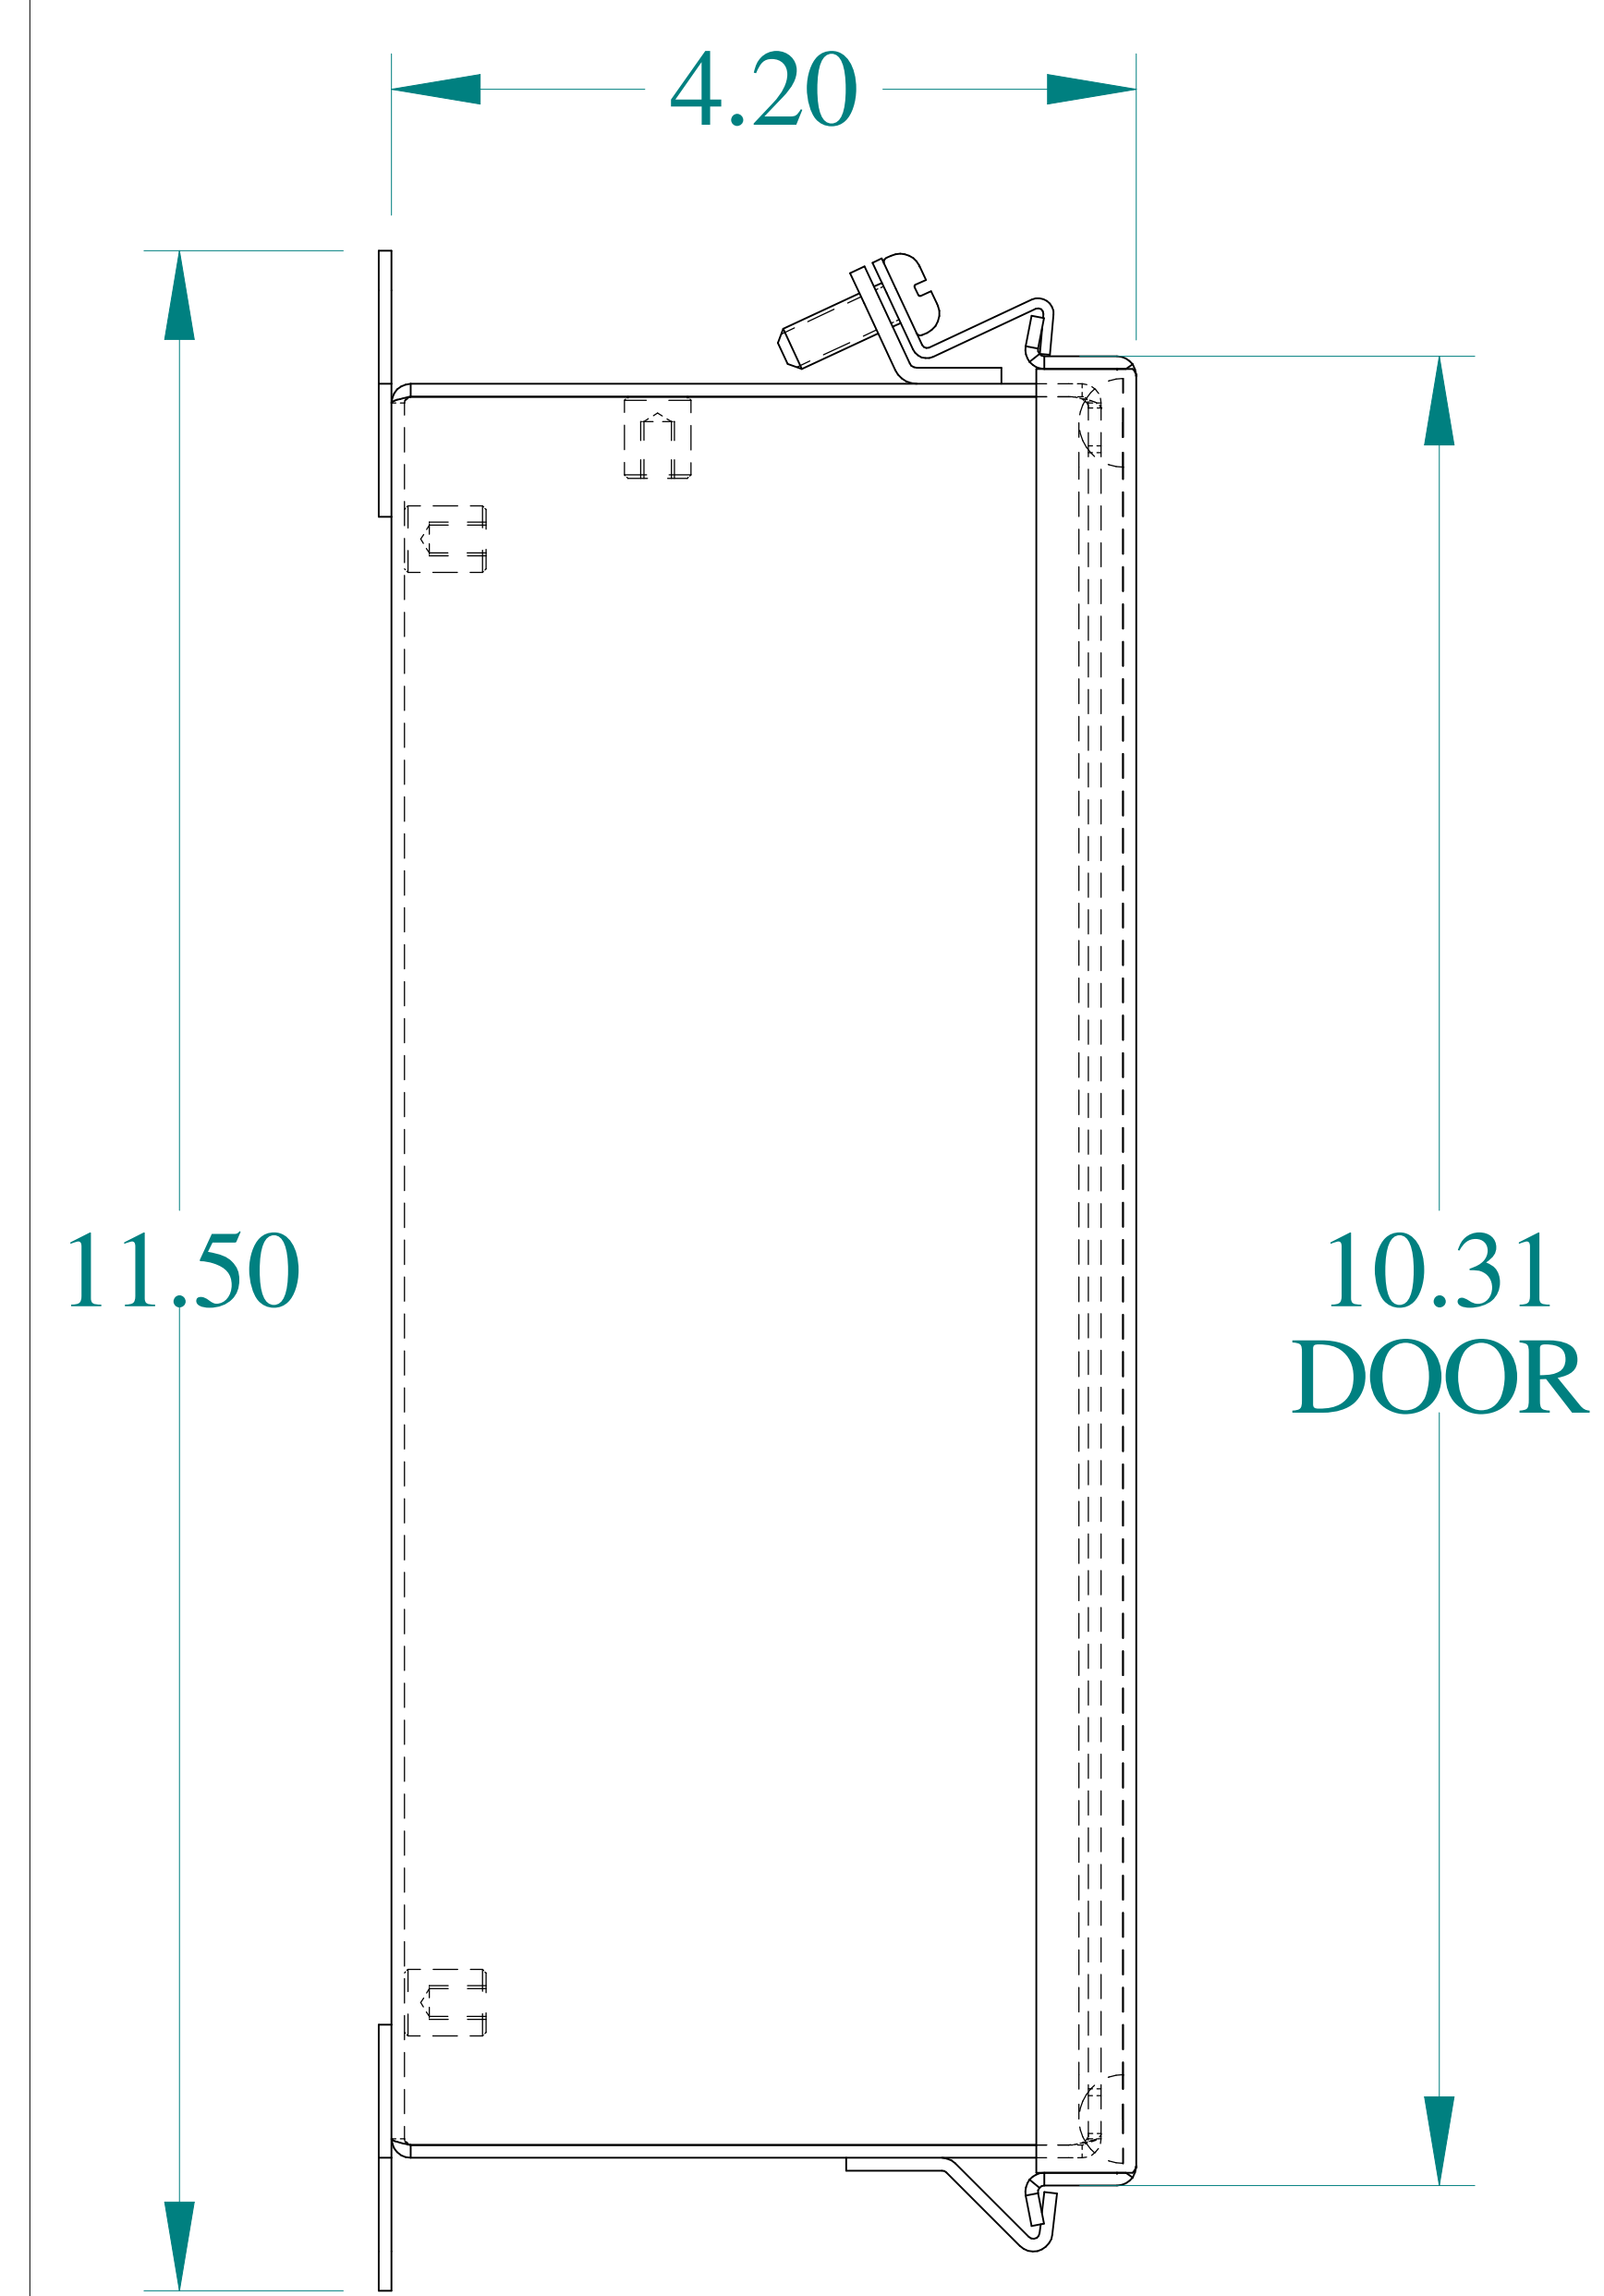

TOP VIEW

ISOMETRIC VIEWS

SIDE VIEW

FRONT VIEW

SIDE VIEW

BACK VIEW

BOTTOM VIEW

Data subject to change without notice.

Part # : HJ1084LP

Date : Mar. 25, 2019

Link: [www.hammg.com/HJ1084LP](http://www.hammg.com/HJ1084LP)