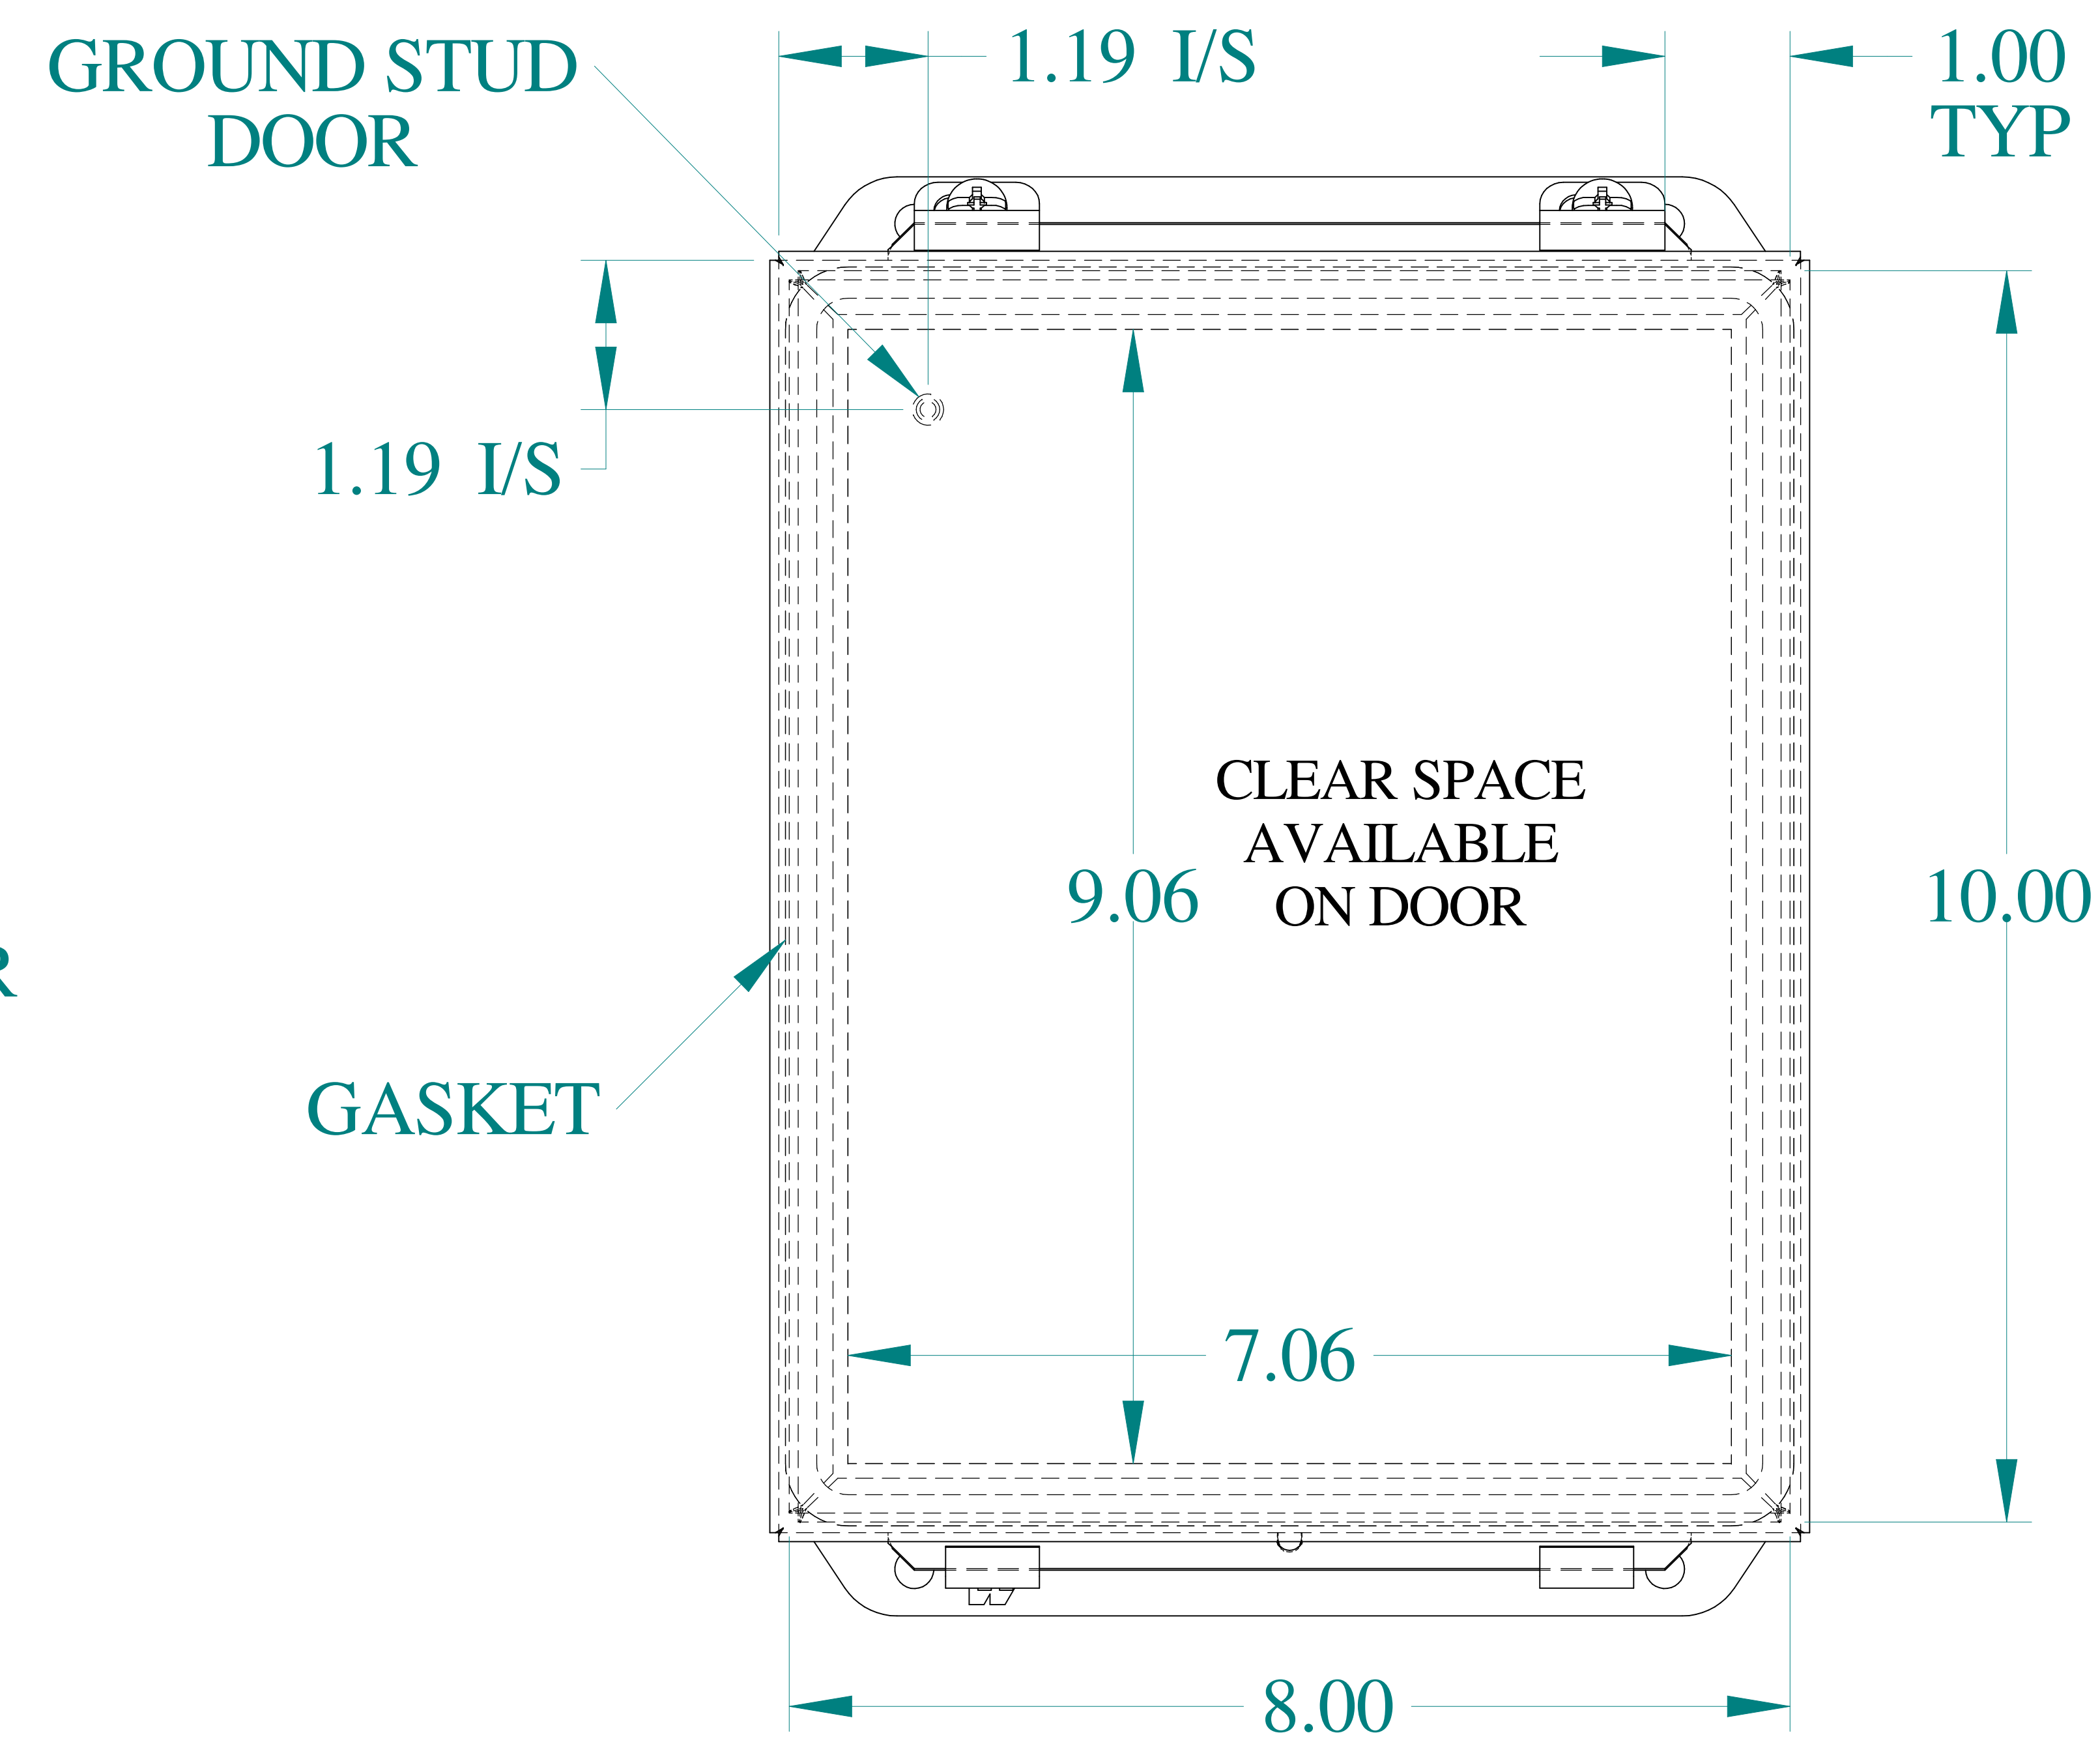

TOP VIEW

ISOMETRIC VIEWS

SIDE VIEW

FRONT VIEW

SIDE VIEW

BACK VIEW

BOTTOM VIEW

Data subject to change without notice.

Part # : HJ1084LP

Date : Mar. 25, 2019

Link: [www.hammg.com/HJ1084LP](http://www.hammg.com/HJ1084LP)