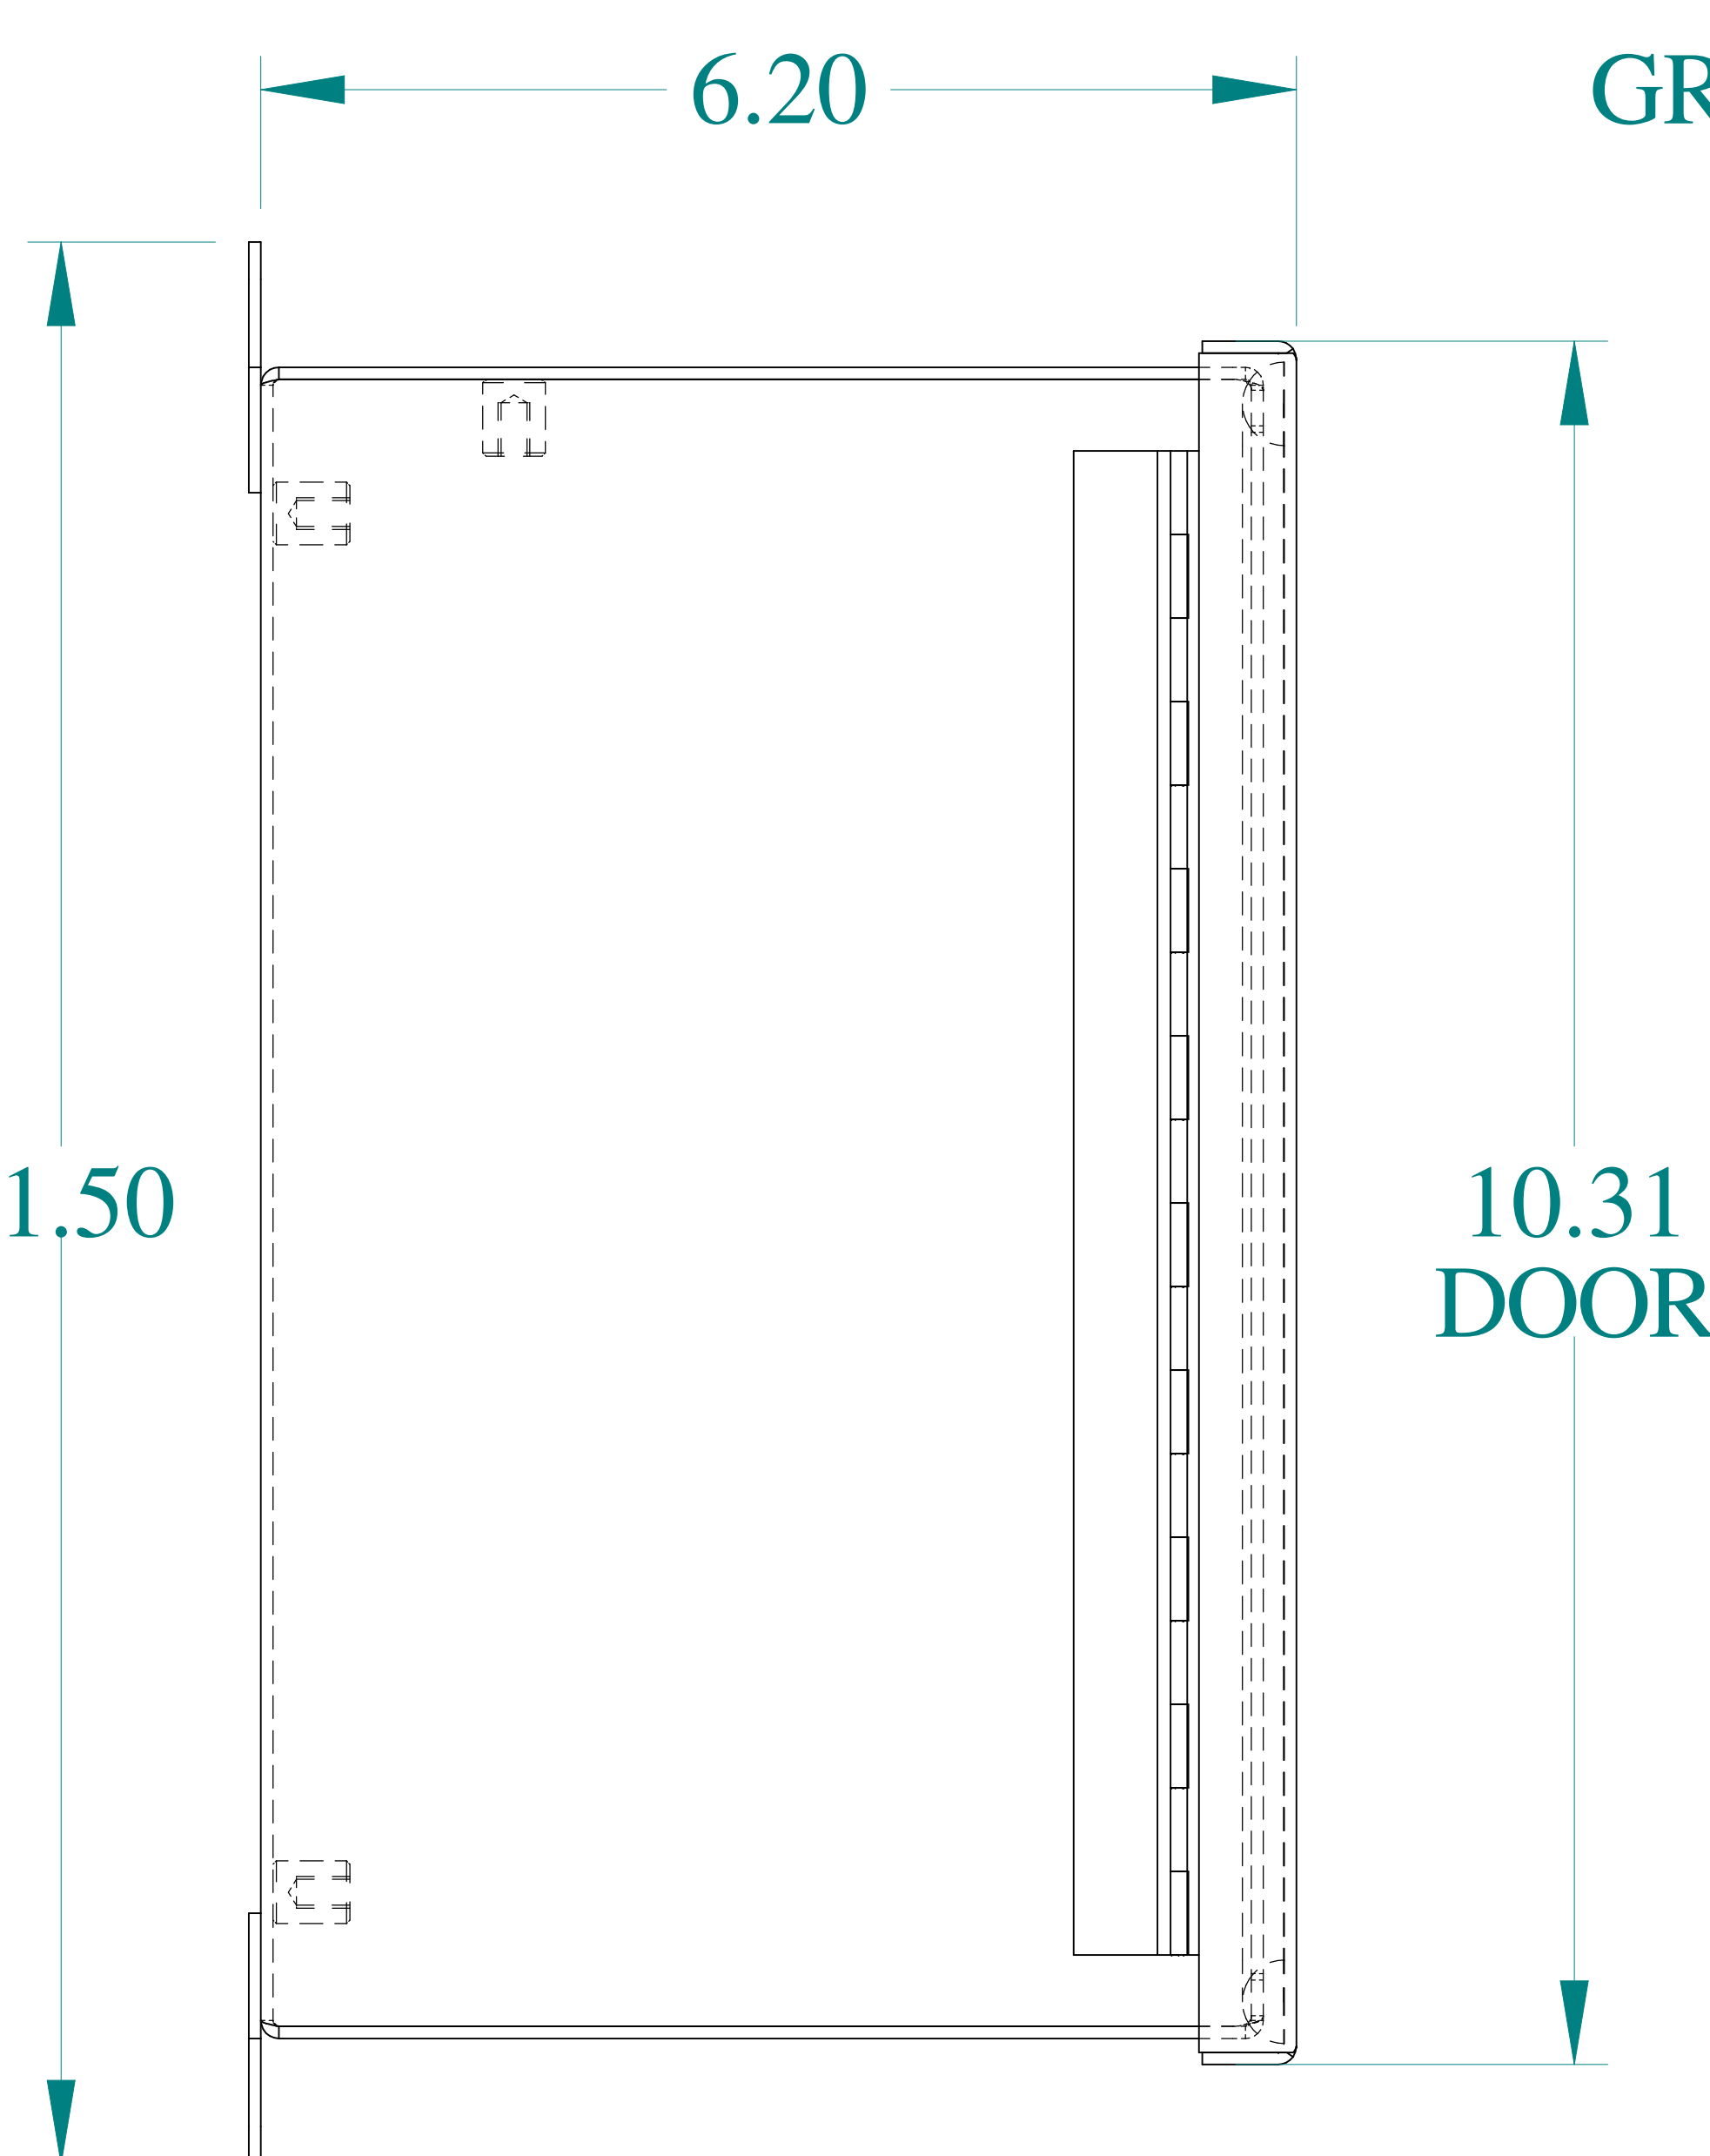

TOP VIEW

ISOMETRIC VIEWS

SIDE VIEW

FRONT VIEW

SIDE VIEW

BACK VIEW

BOTTOM VIEW

Data subject to change without notice.

Part #: HJ1086HLP

Date: Mar. 25, 2019

Link: [www.hammg.com/HJ1086HLP](http://www.hammg.com/HJ1086HLP)