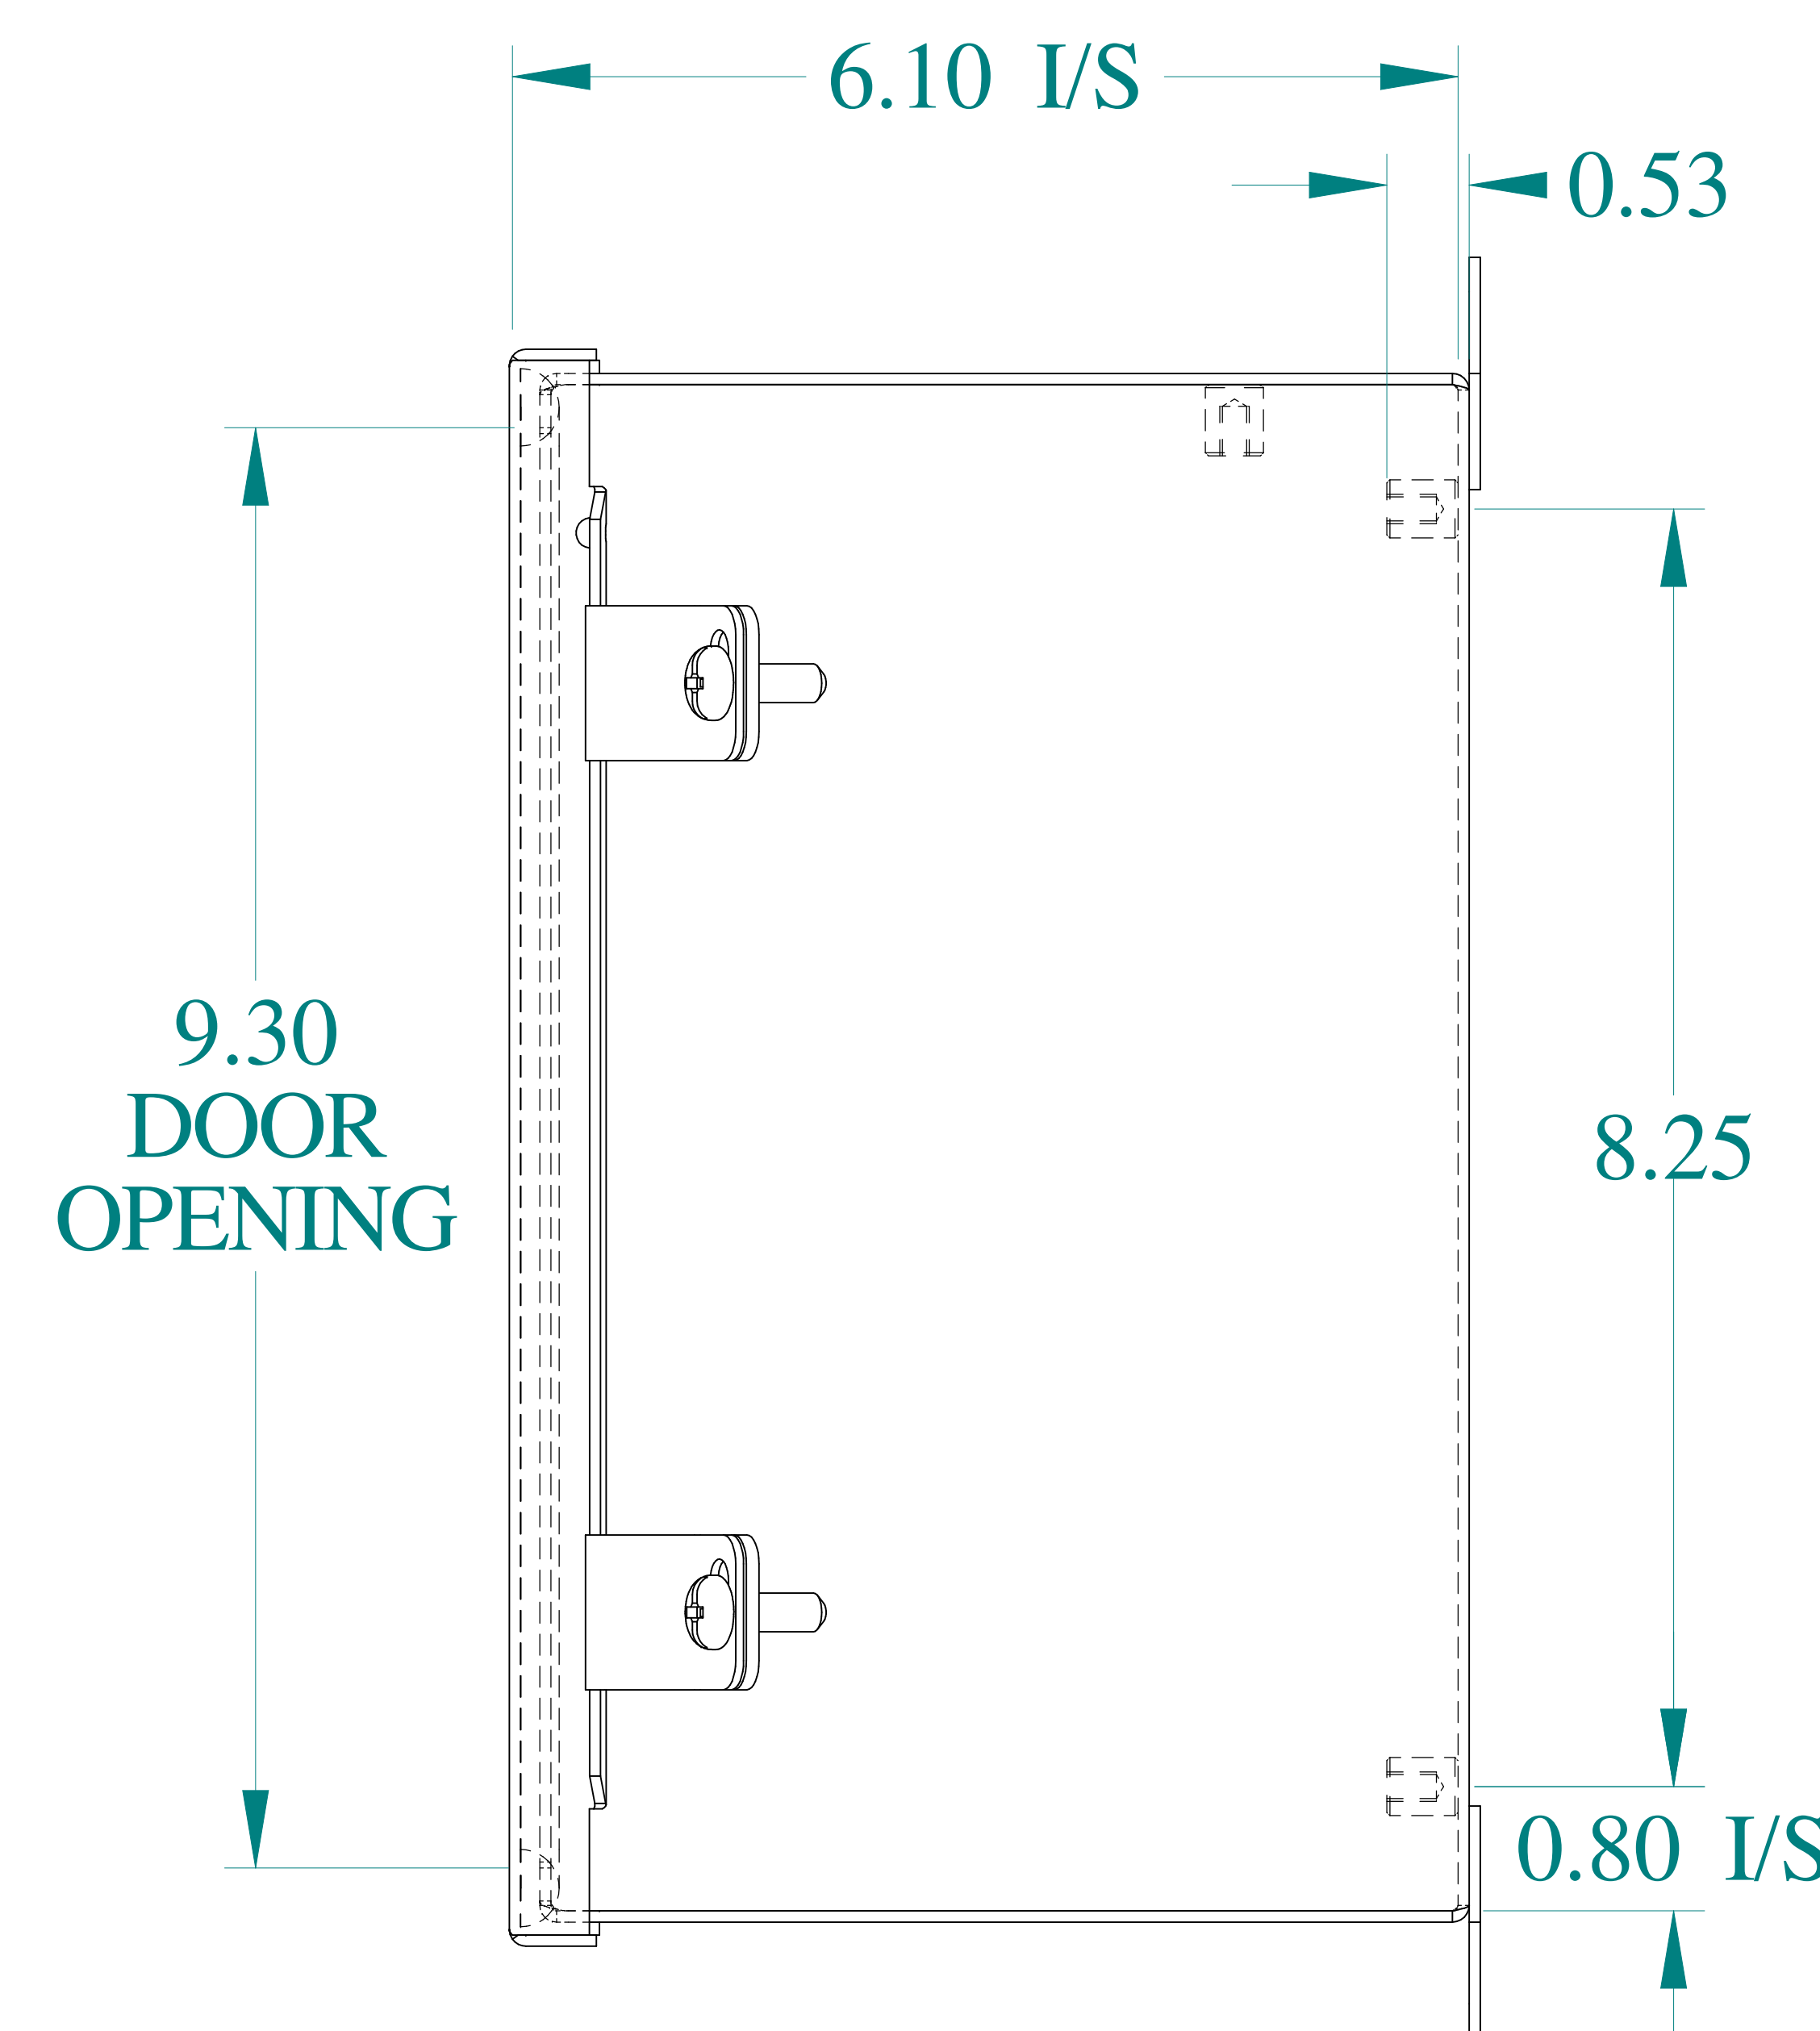

TOP VIEW

ISOMETRIC VIEWS

SIDE VIEW

FRONT VIEW

SIDE VIEW

BACK VIEW

BOTTOM VIEW

Data subject to change without notice.

Part #: HJ1086HLP

Date: Mar. 25, 2019

Link: [www.hammg.com/HJ1086HLP](http://www.hammg.com/HJ1086HLP)