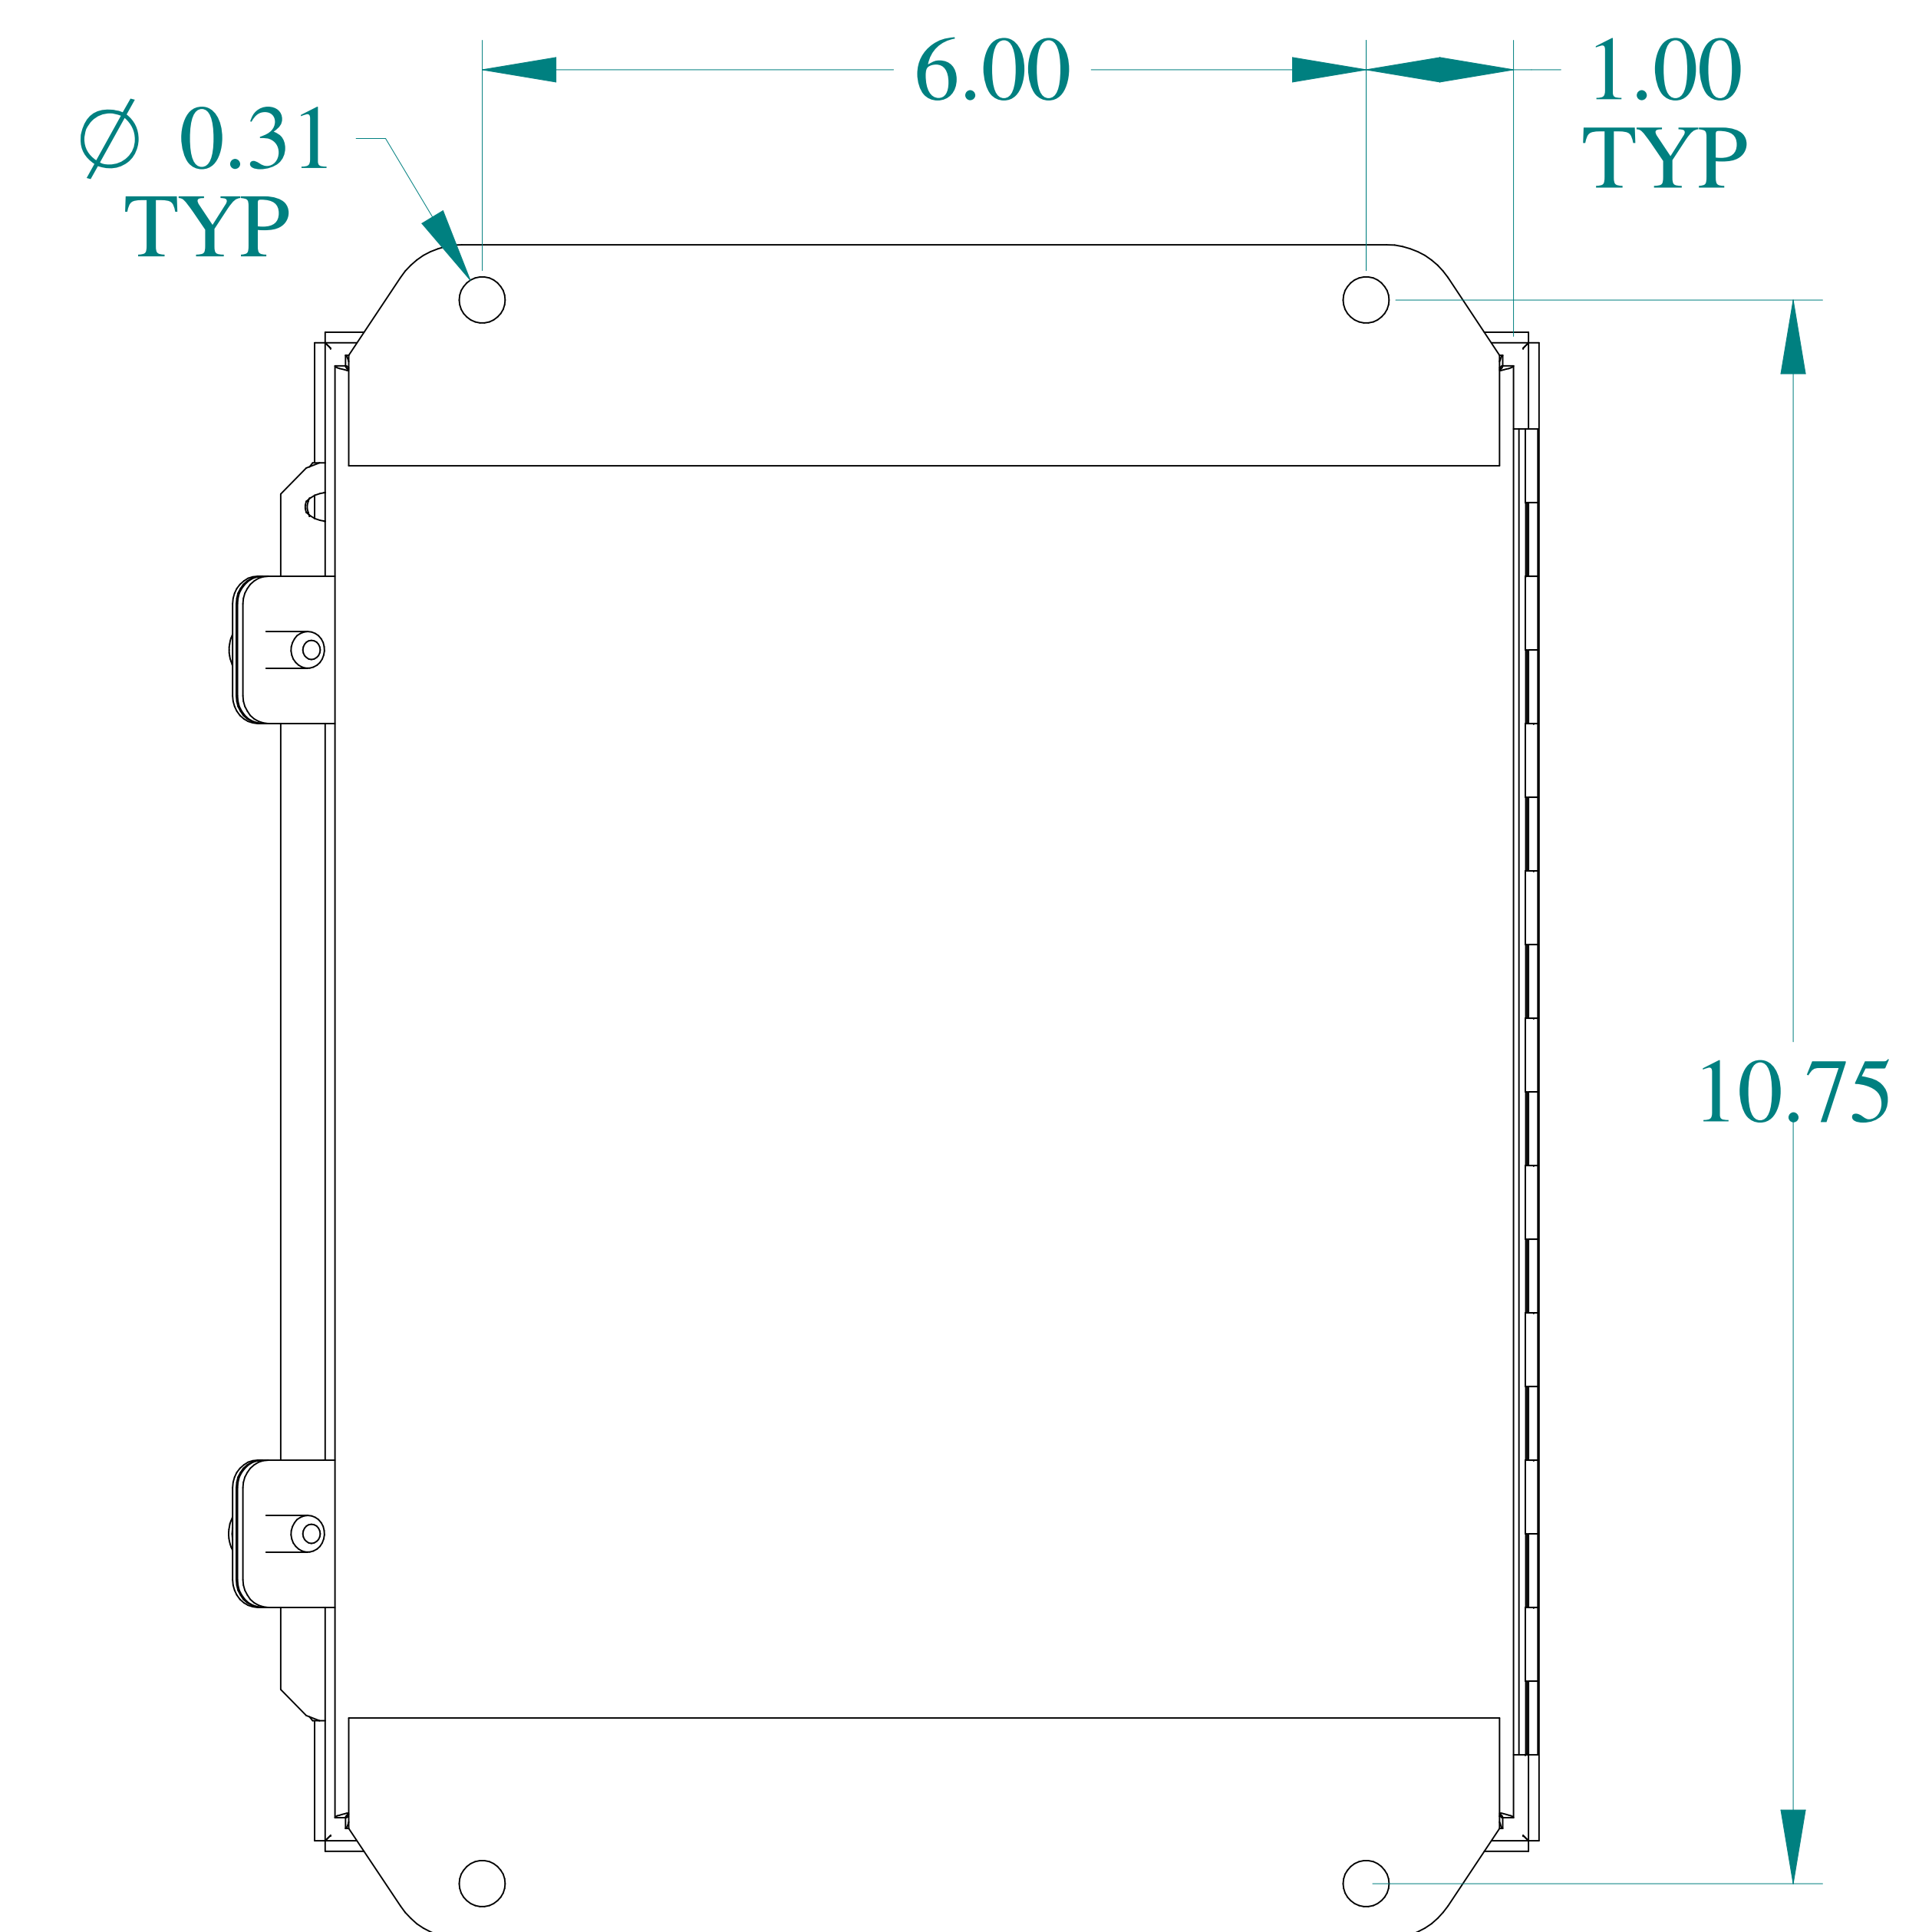

TOP VIEW

ISOMETRIC VIEWS

SIDE VIEW

FRONT VIEW

SIDE VIEW

BACK VIEW

BOTTOM VIEW

Data subject to change without notice.

Part #: HJ1086HLP

Date: Mar. 25, 2019

Link: [www.hammg.com/HJ1086HLP](http://www.hammg.com/HJ1086HLP)