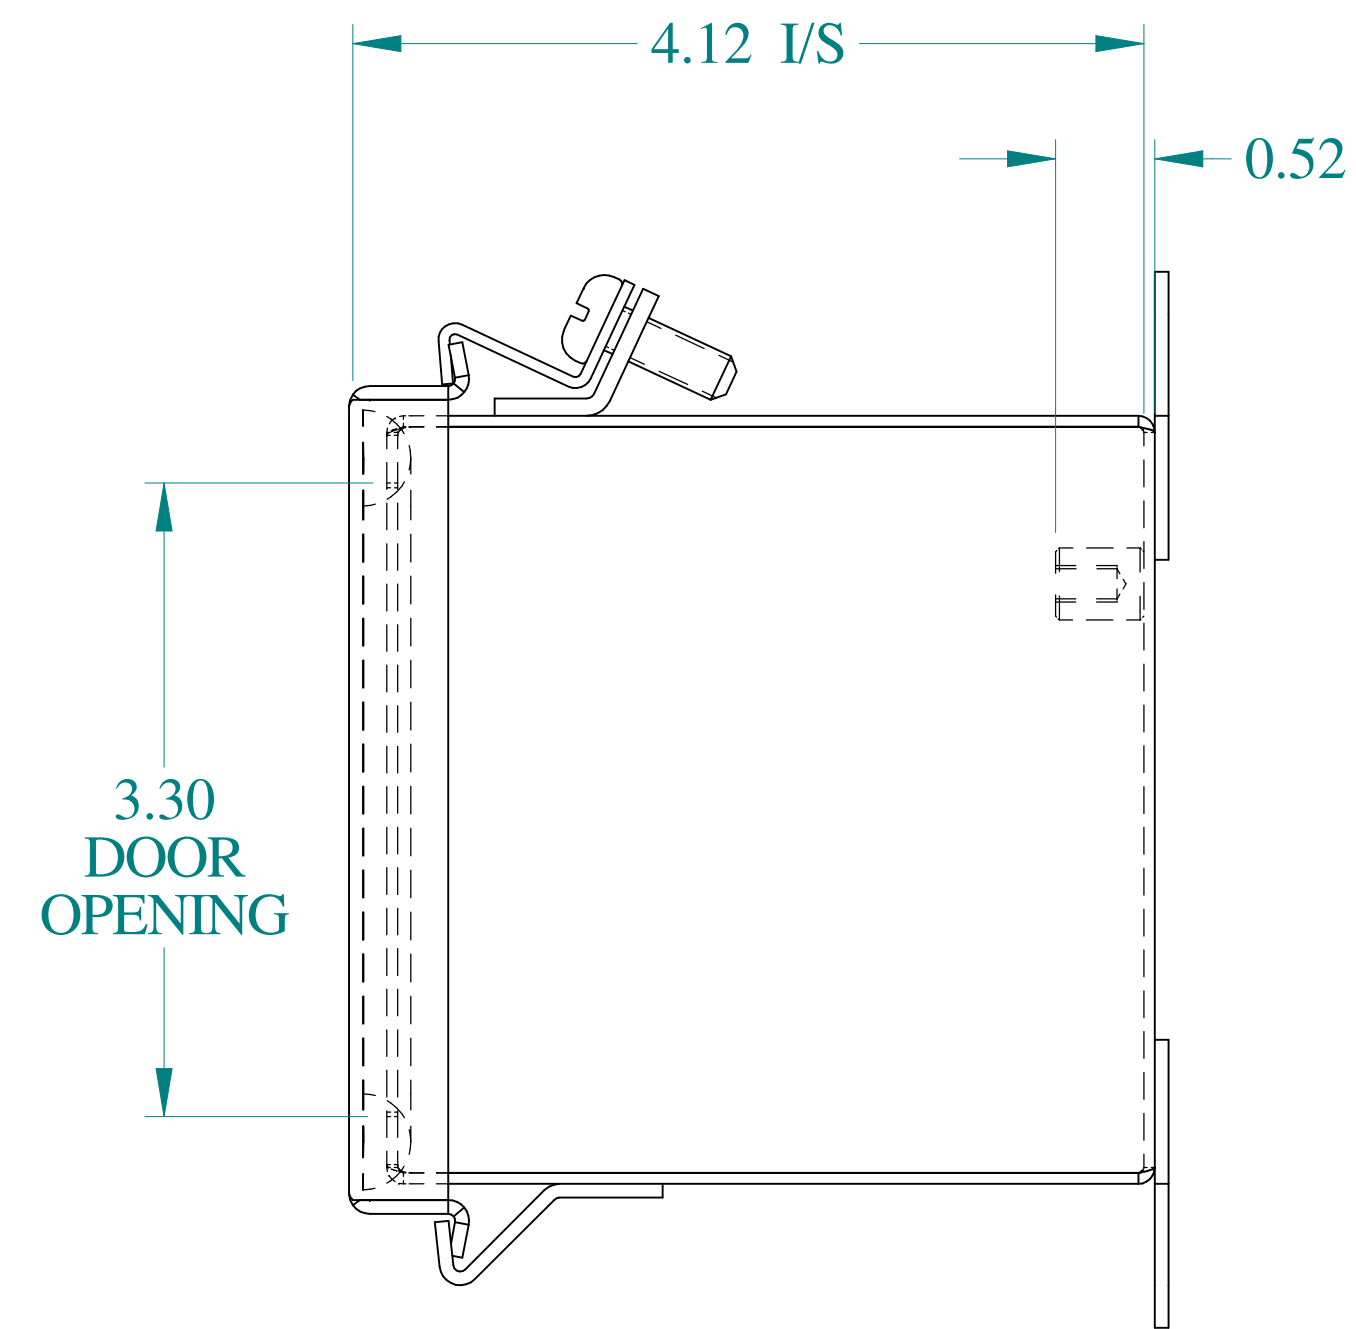

TOP VIEW

ISOMETRIC VIEWS

SIDE VIEW

FRONT VIEW

SIDE VIEW

BACK VIEW

BOTTOM VIEW

Data subject to change without notice.

Part #: HJ444LP

Date: Mar. 25, 2019

Link: [www.hammg.com/HJ444LP](http://www.hammg.com/HJ444LP)