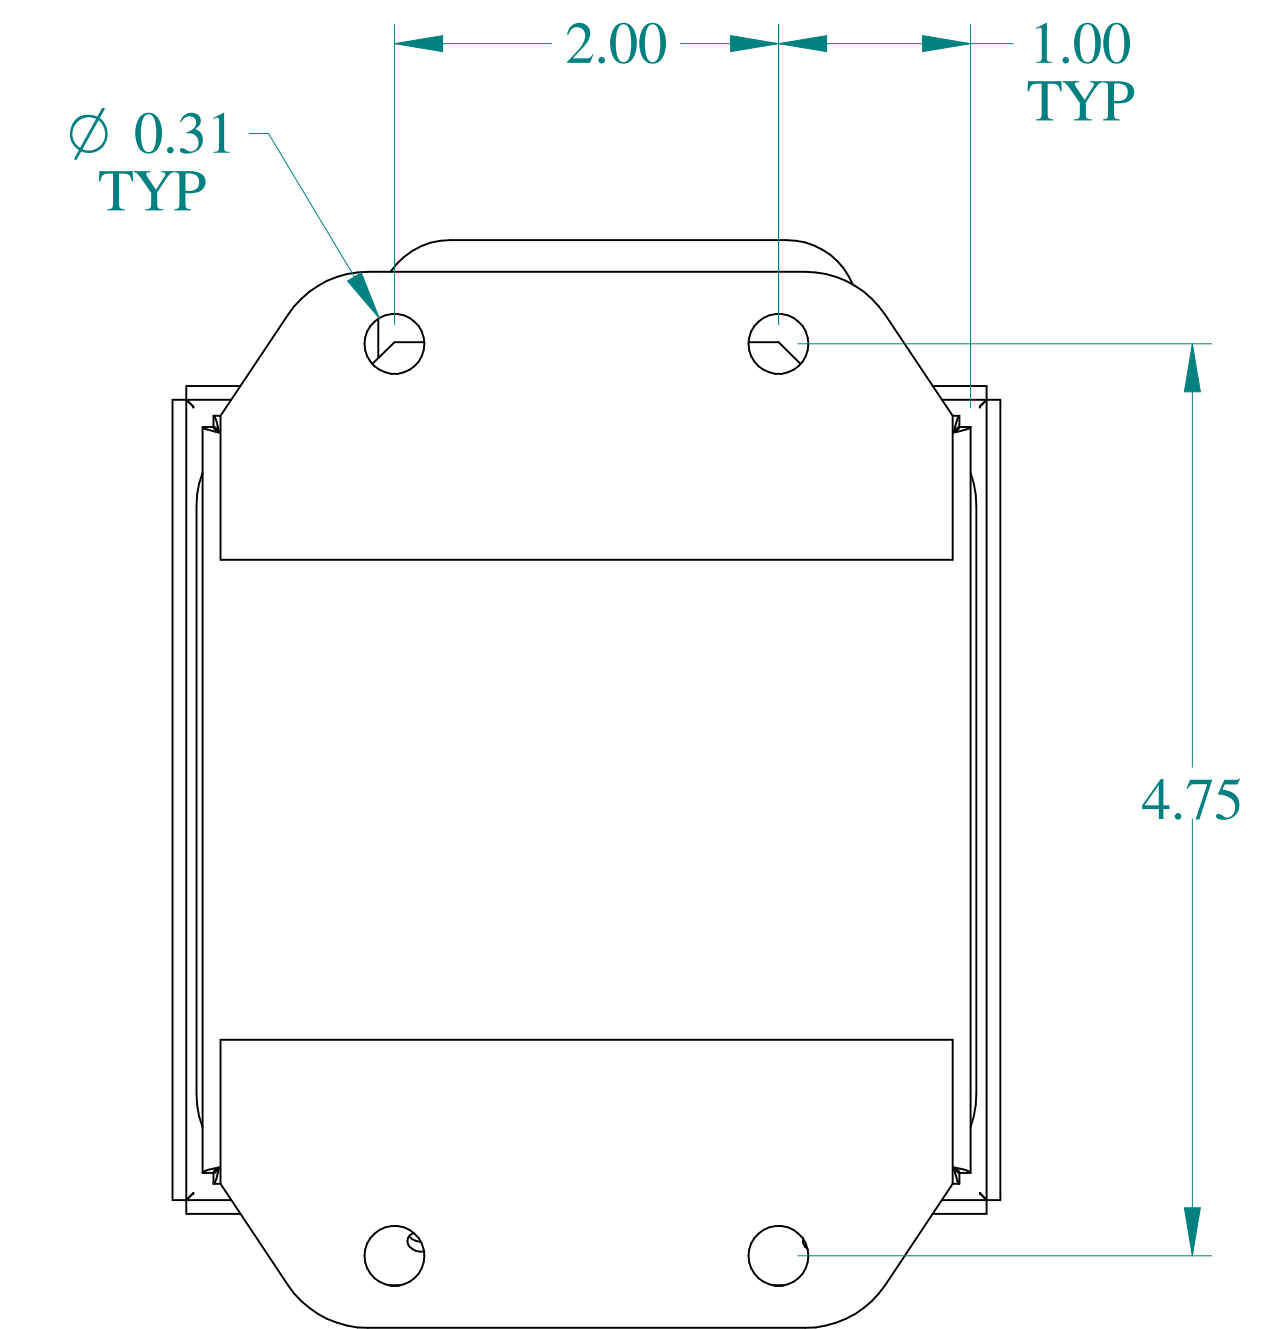

TOP VIEW

ISOMETRIC VIEWS

SIDE VIEW

FRONT VIEW

SIDE VIEW

BACK VIEW

BOTTOM VIEW

Data subject to change without notice.

Part #: HJ444LP

Date: Mar. 25, 2019

Link: [www.hammg.com/HJ444LP](http://www.hammg.com/HJ444LP)