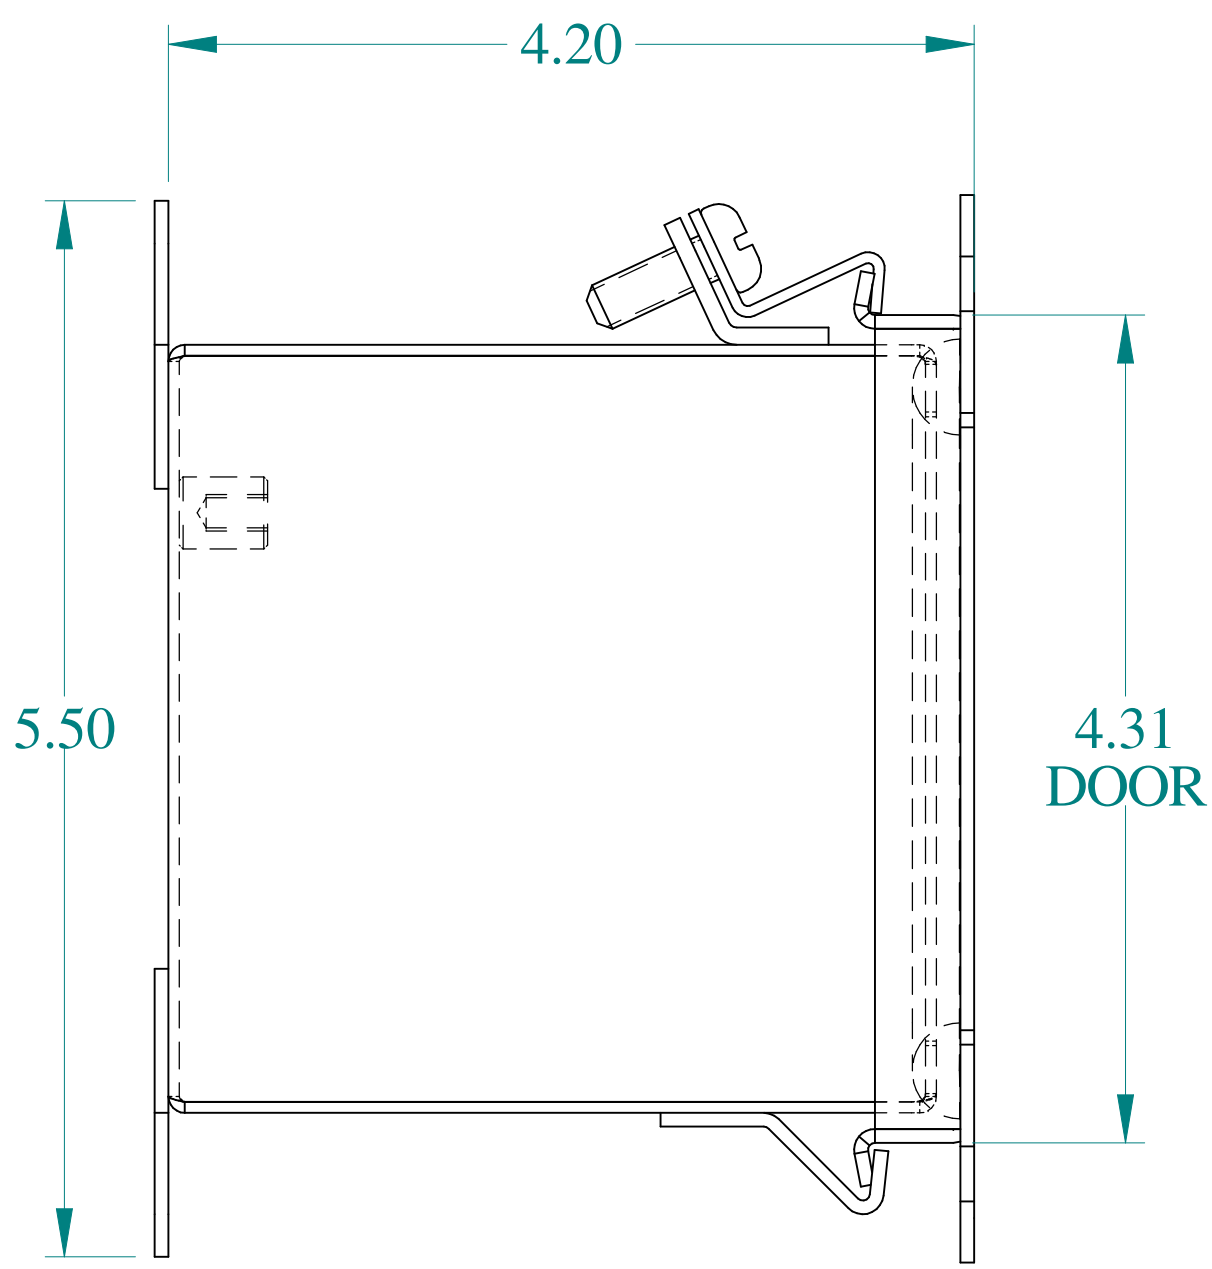

TOP VIEW

ISOMETRIC VIEWS

SIDE VIEW

FRONT VIEW

SIDE VIEW

BACK VIEW

BOTTOM VIEW

Data subject to change without notice.

Part #: HJ444LP

Date: Mar. 25, 2019

Link: [www.hammg.com/HJ444LP](http://www.hammg.com/HJ444LP)