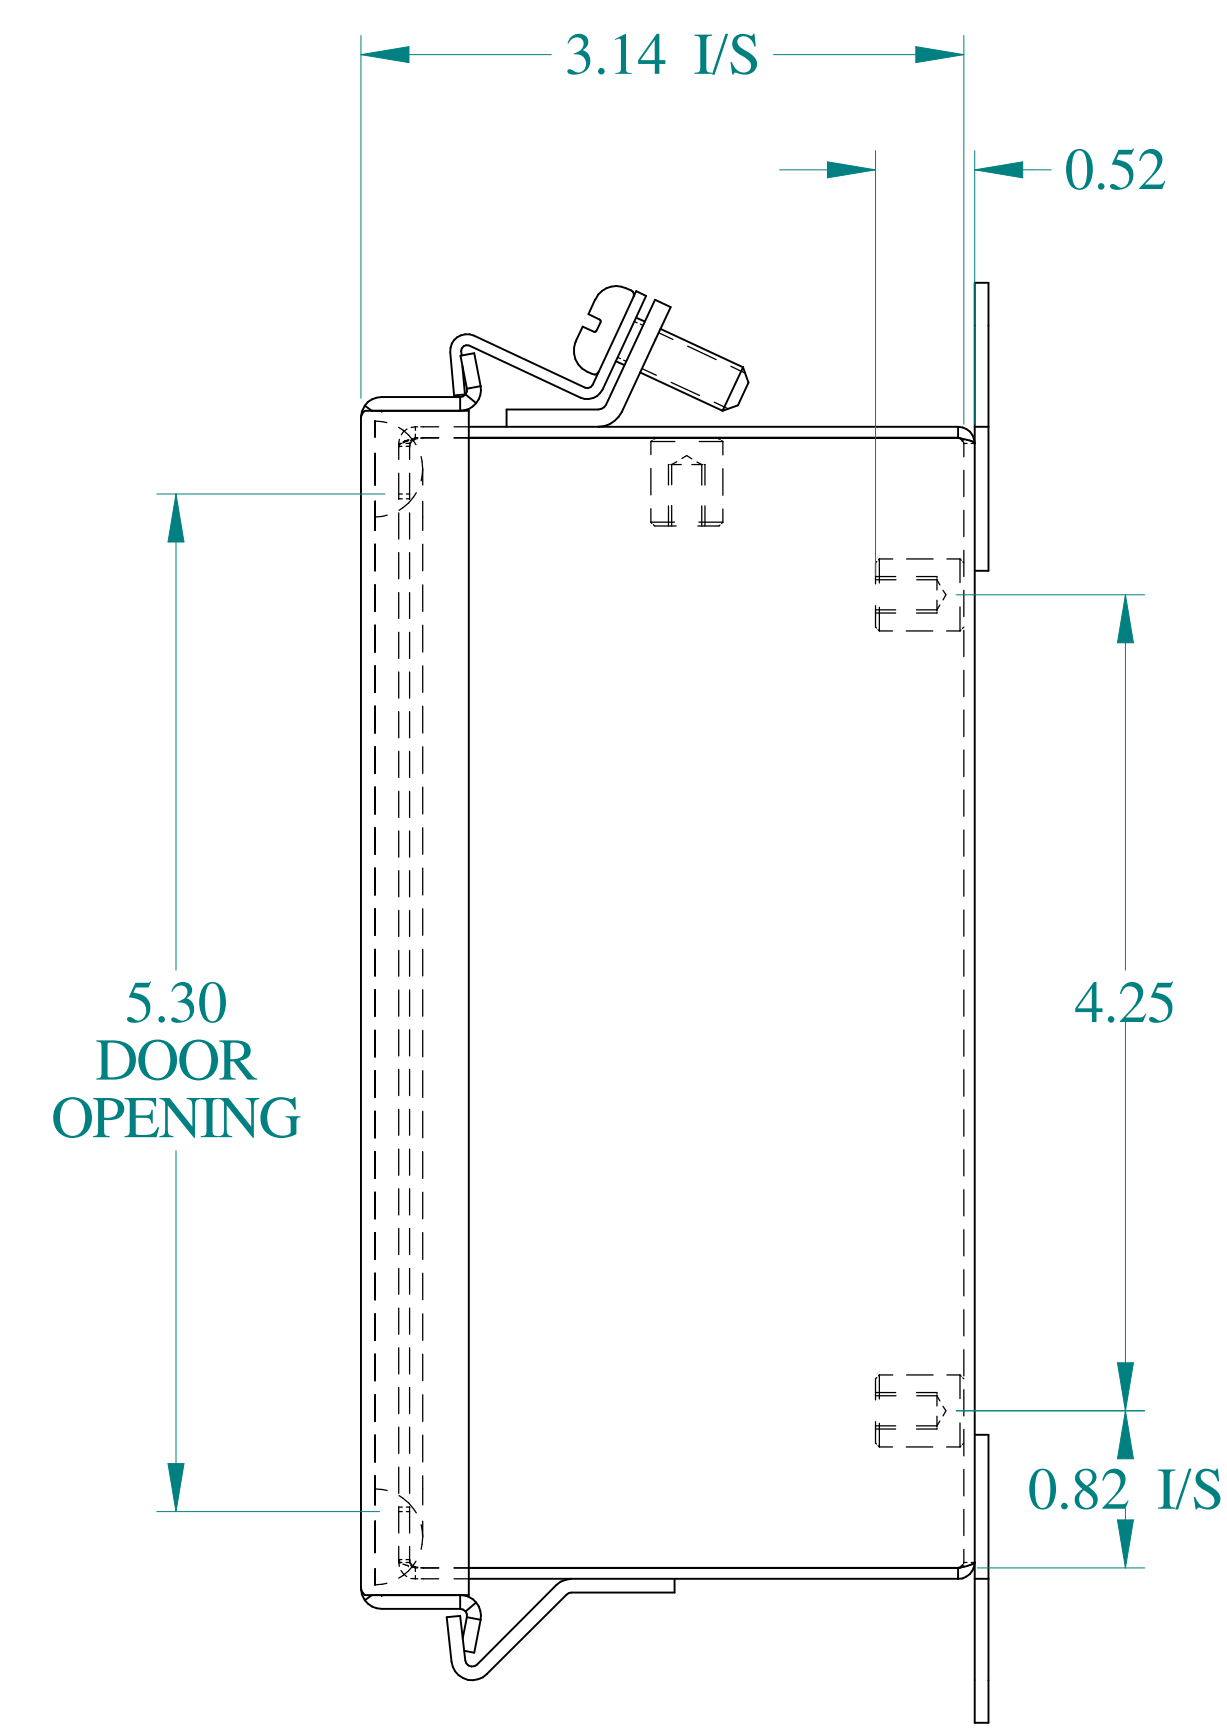

TOP VIEW

ISOMETRIC VIEWS

SIDE VIEW

FRONT VIEW

SIDE VIEW

BACK VIEW

BOTTOM VIEW

Data subject to change without notice.

Part # : HJ643LP

Date : Mar. 25, 2019

[Link:www.hammg.com/HJ643LP](http://Link:www.hammg.com/HJ643LP)