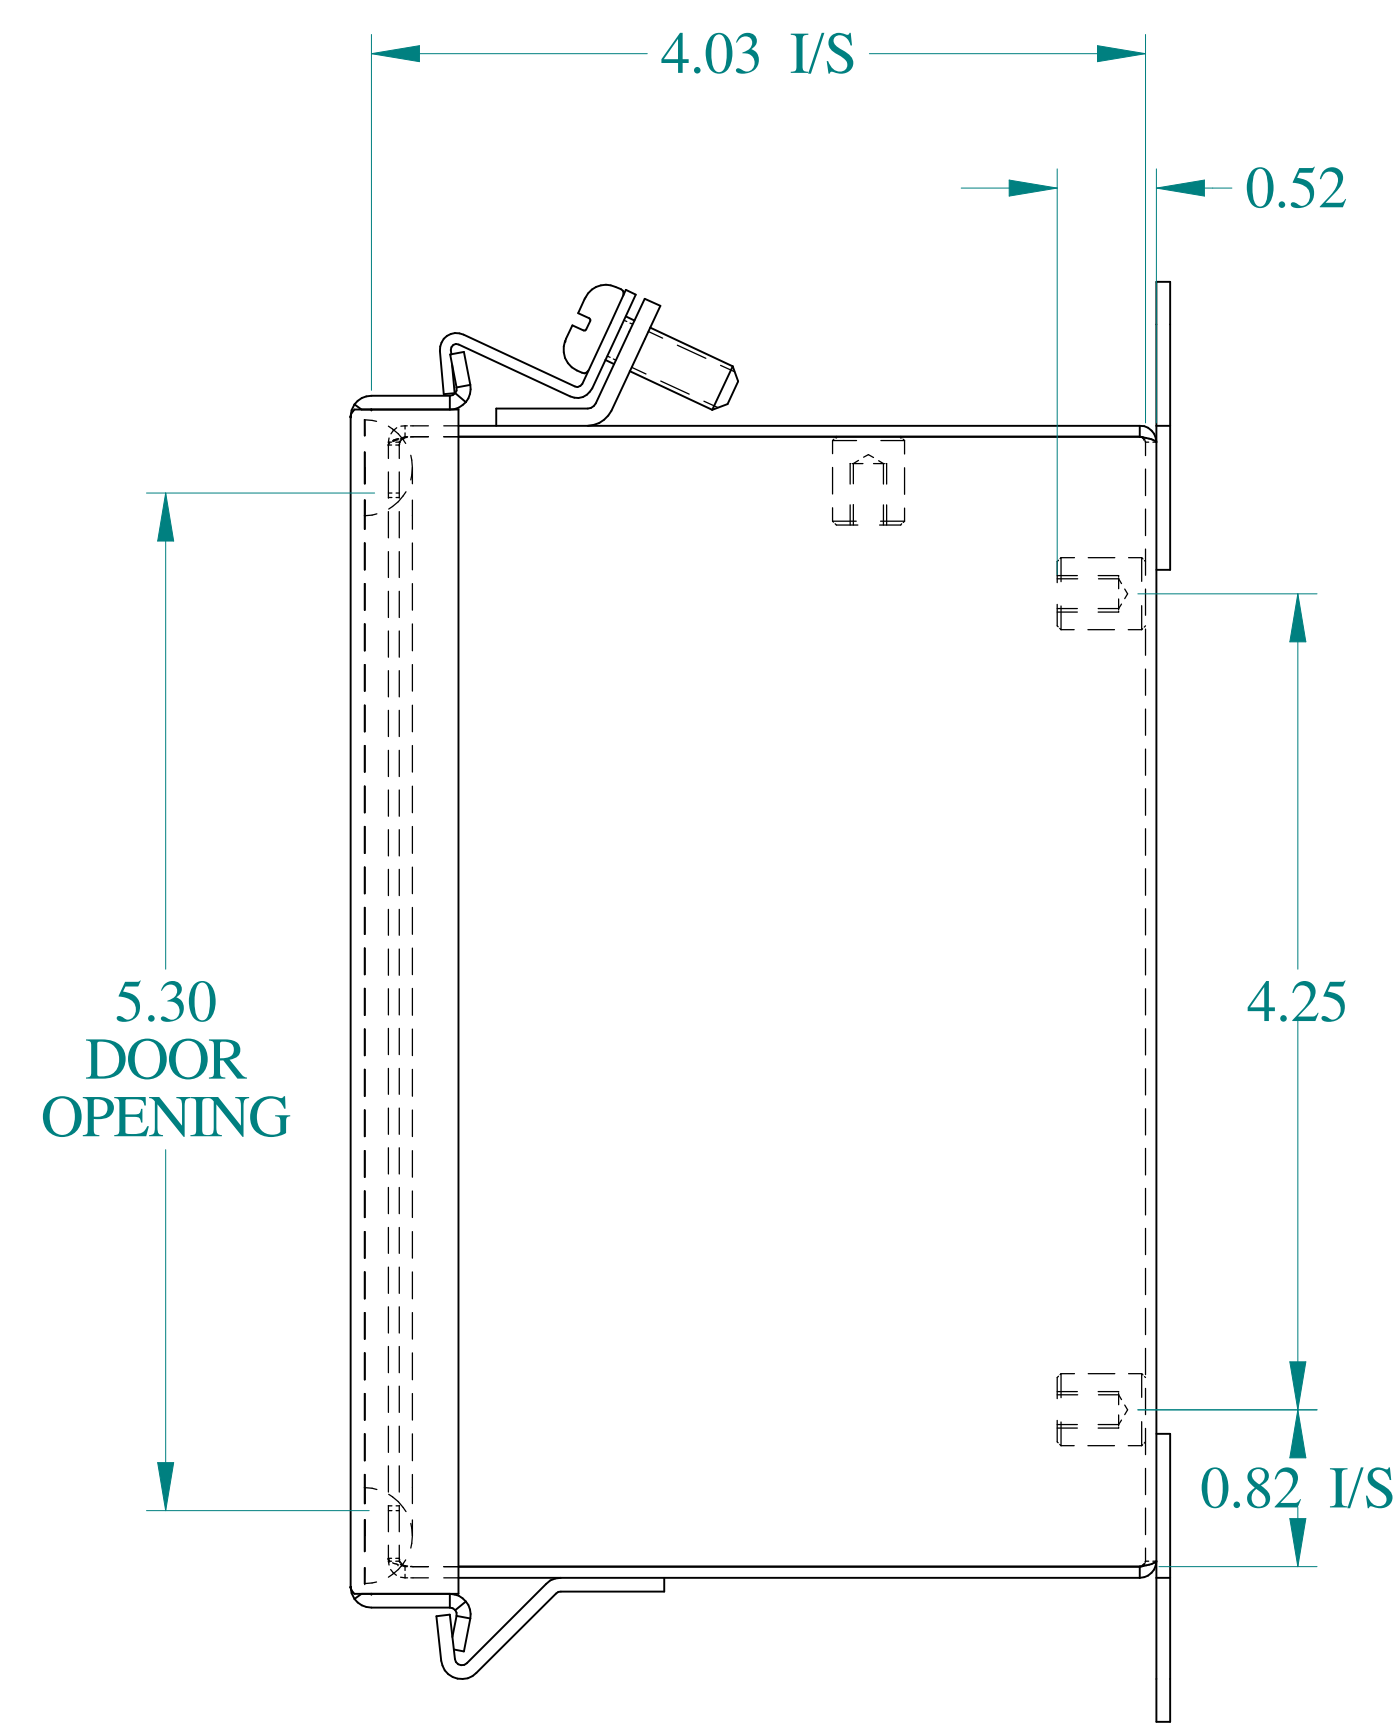

TOP VIEW

ISOMETRIC VIEWS

FRONT VIEW

SIDE VIEW

BACK VIEW

SIDE VIEW

BOTTOM VIEW

**HAMMOND
MANUFACTURING®**

W

www.hammondmfg.com

Data subject to change without notice.

Part #: HJ664LP

Date: Mar. 25, 2019

Link: www.hammg.com/HJ664LP