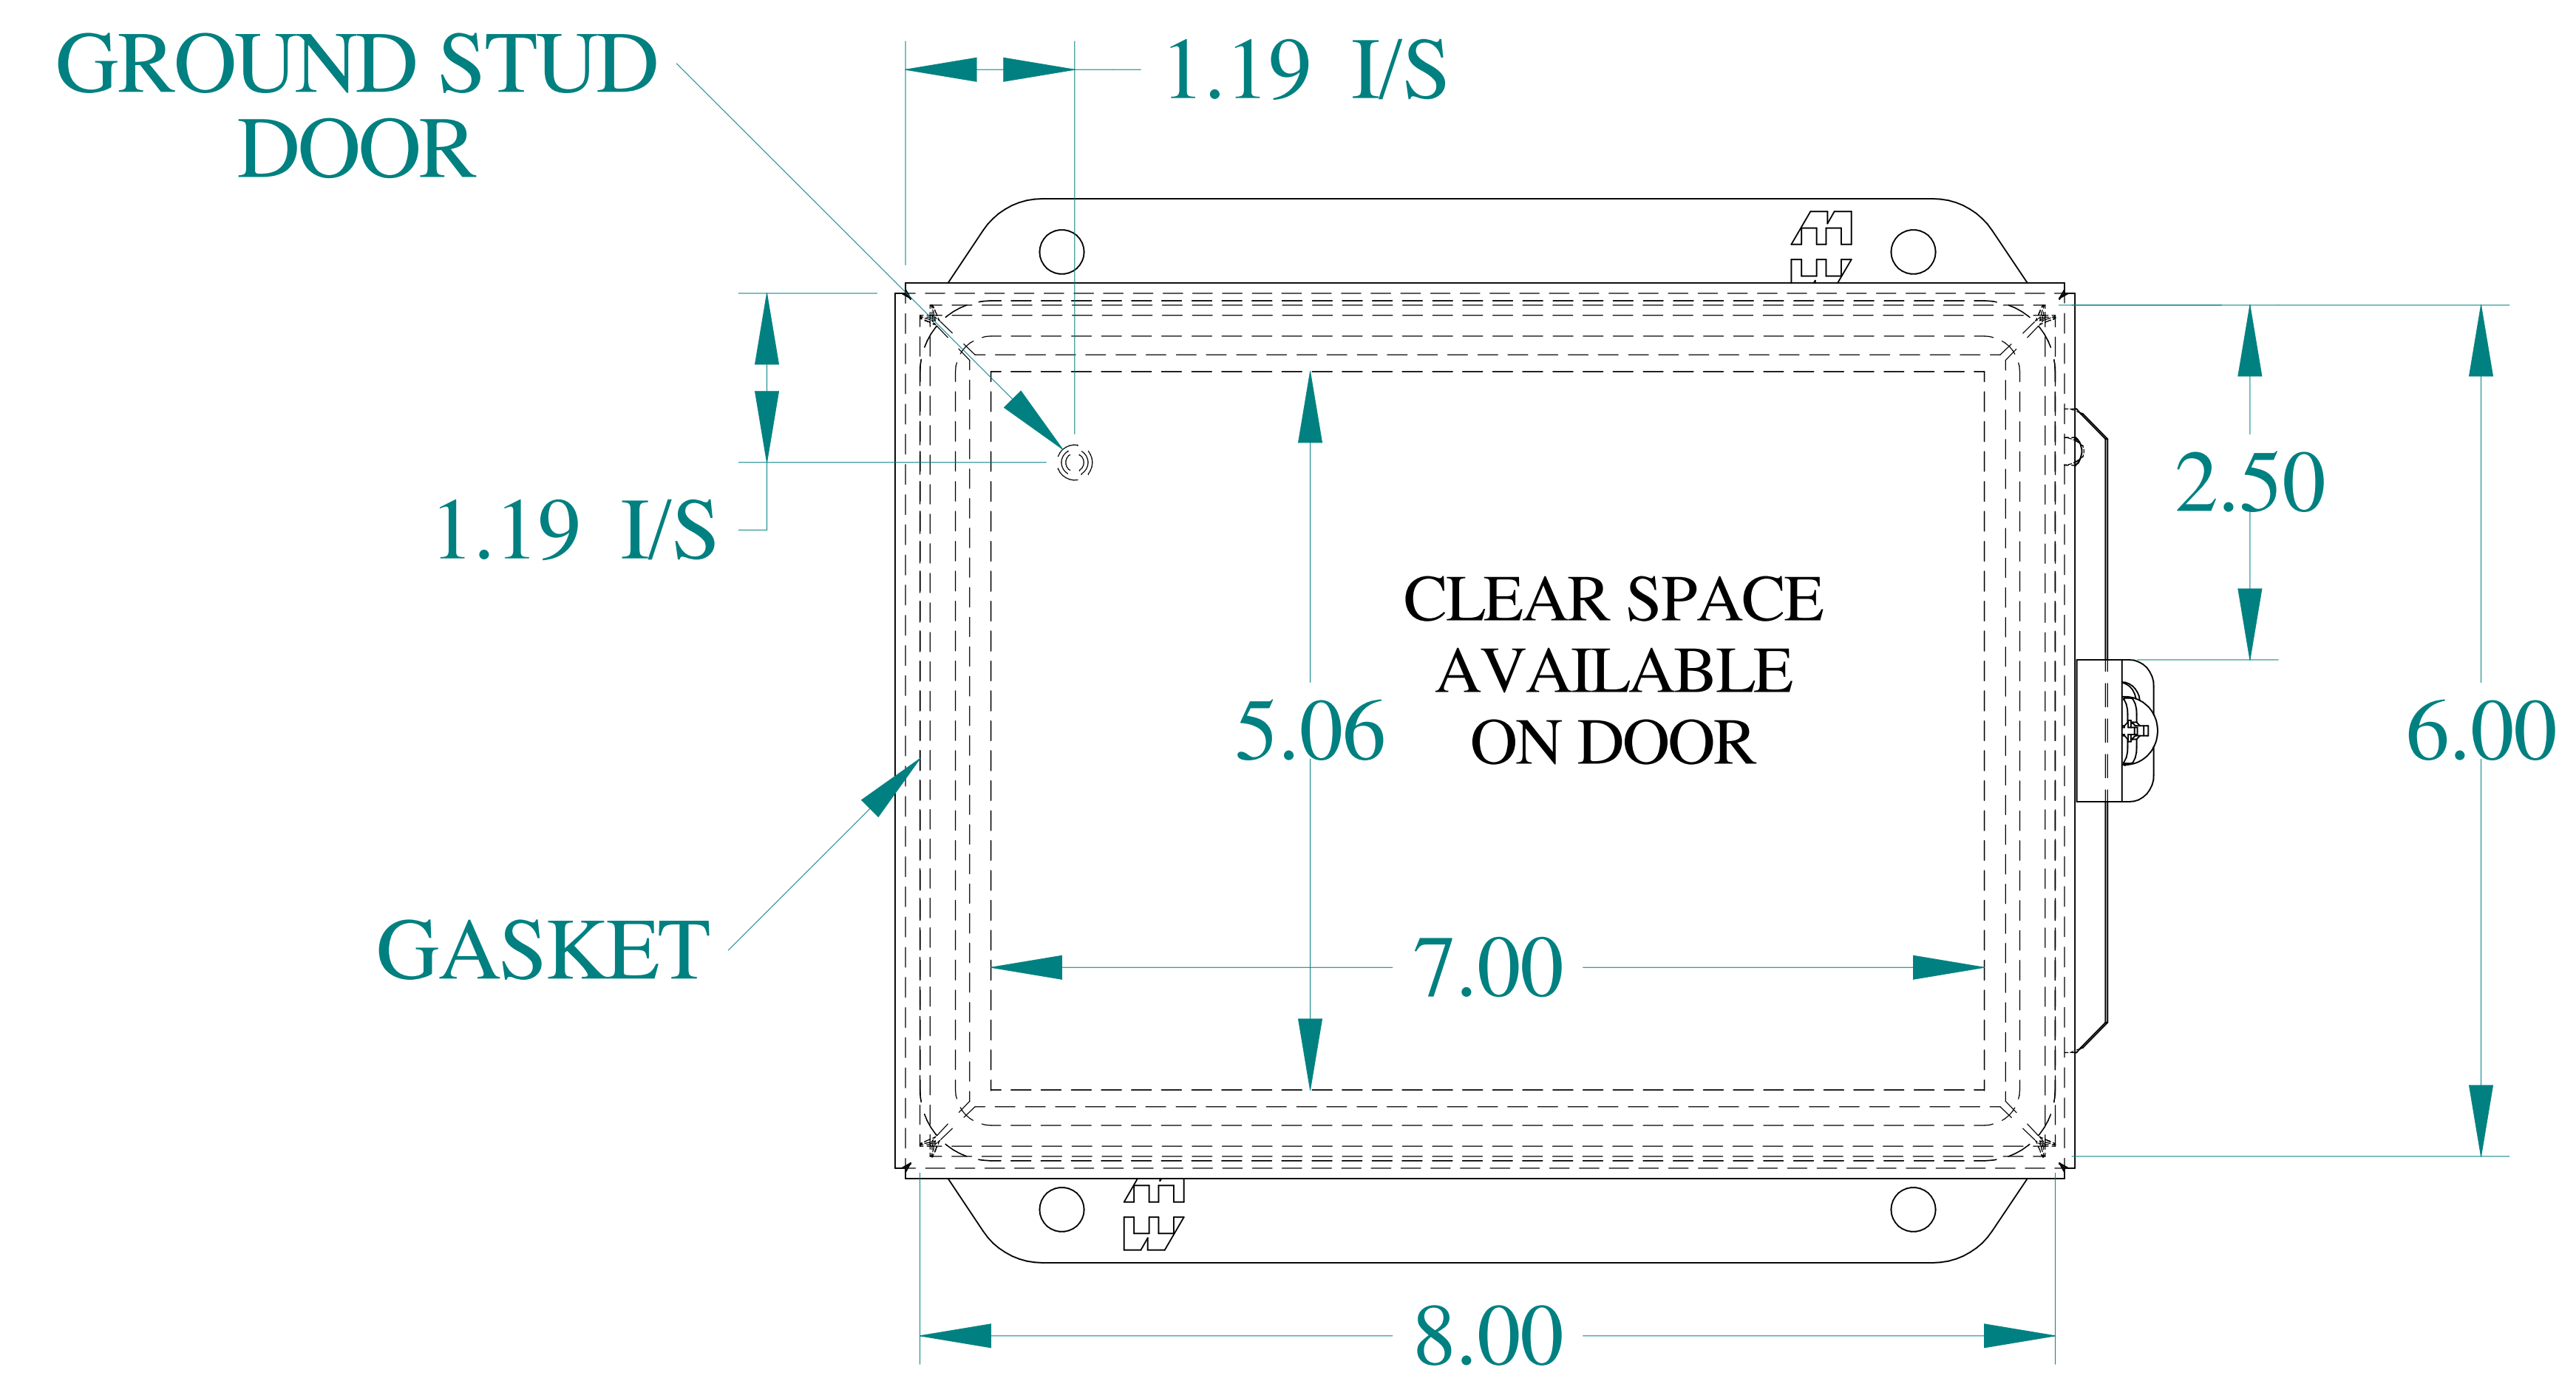

TOP VIEW

ISOMETRIC VIEWS

SIDE VIEW

FRONT VIEW

SIDE VIEW

BACK VIEW

BOTTOM VIEW

**HAMMOND  
MANUFACTURING®**  
www.hammondmfg.com

Data subject to change without notice.

Part # : HJ683HLP      Date : Mar. 25, 2019

Link: [www.hamfg.com/HJ683HLP](http://www.hamfg.com/HJ683HLP)