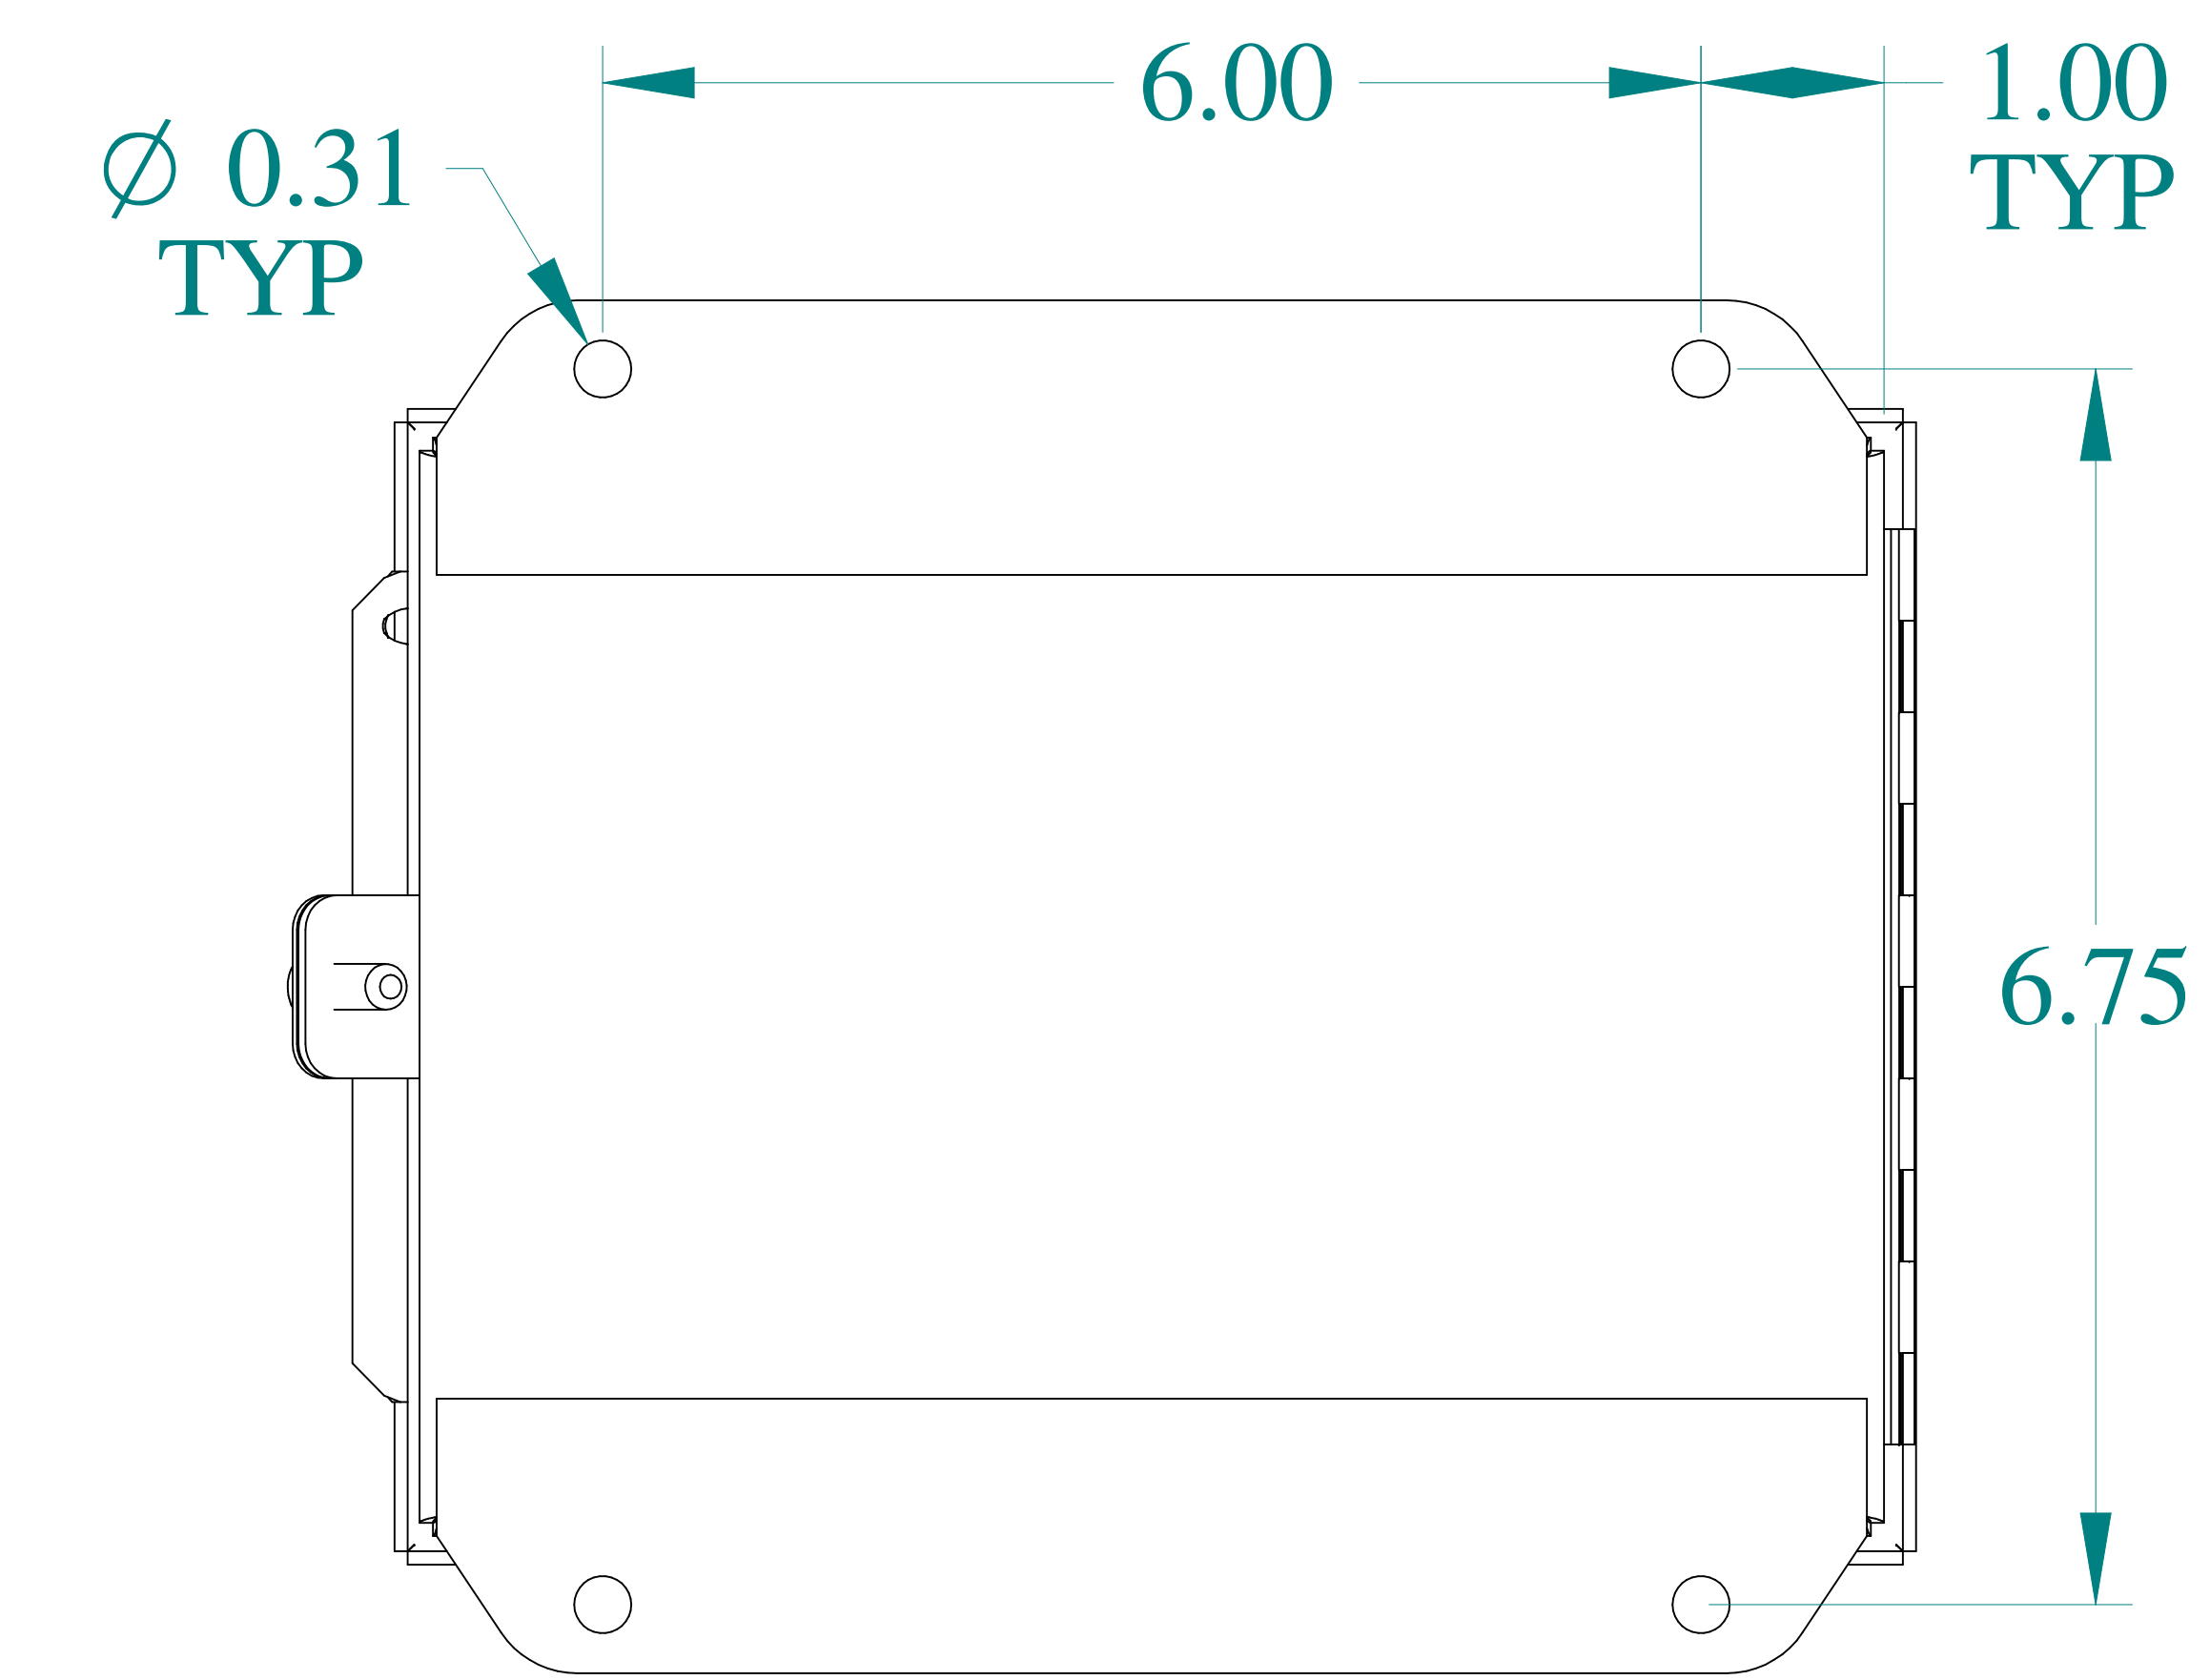

TOP VIEW

ISOMETRIC VIEWS

SIDE VIEW

FRONT VIEW

SIDE VIEW

BACK VIEW

BOTTOM VIEW

**HAMMOND  
MANUFACTURING®**  
www.hammondmfg.com

Data subject to change without notice.

Part # : HJ683HLP      Date : Mar. 25, 2019

Link: [www.hamfg.com/HJ683HLP](http://www.hamfg.com/HJ683HLP)