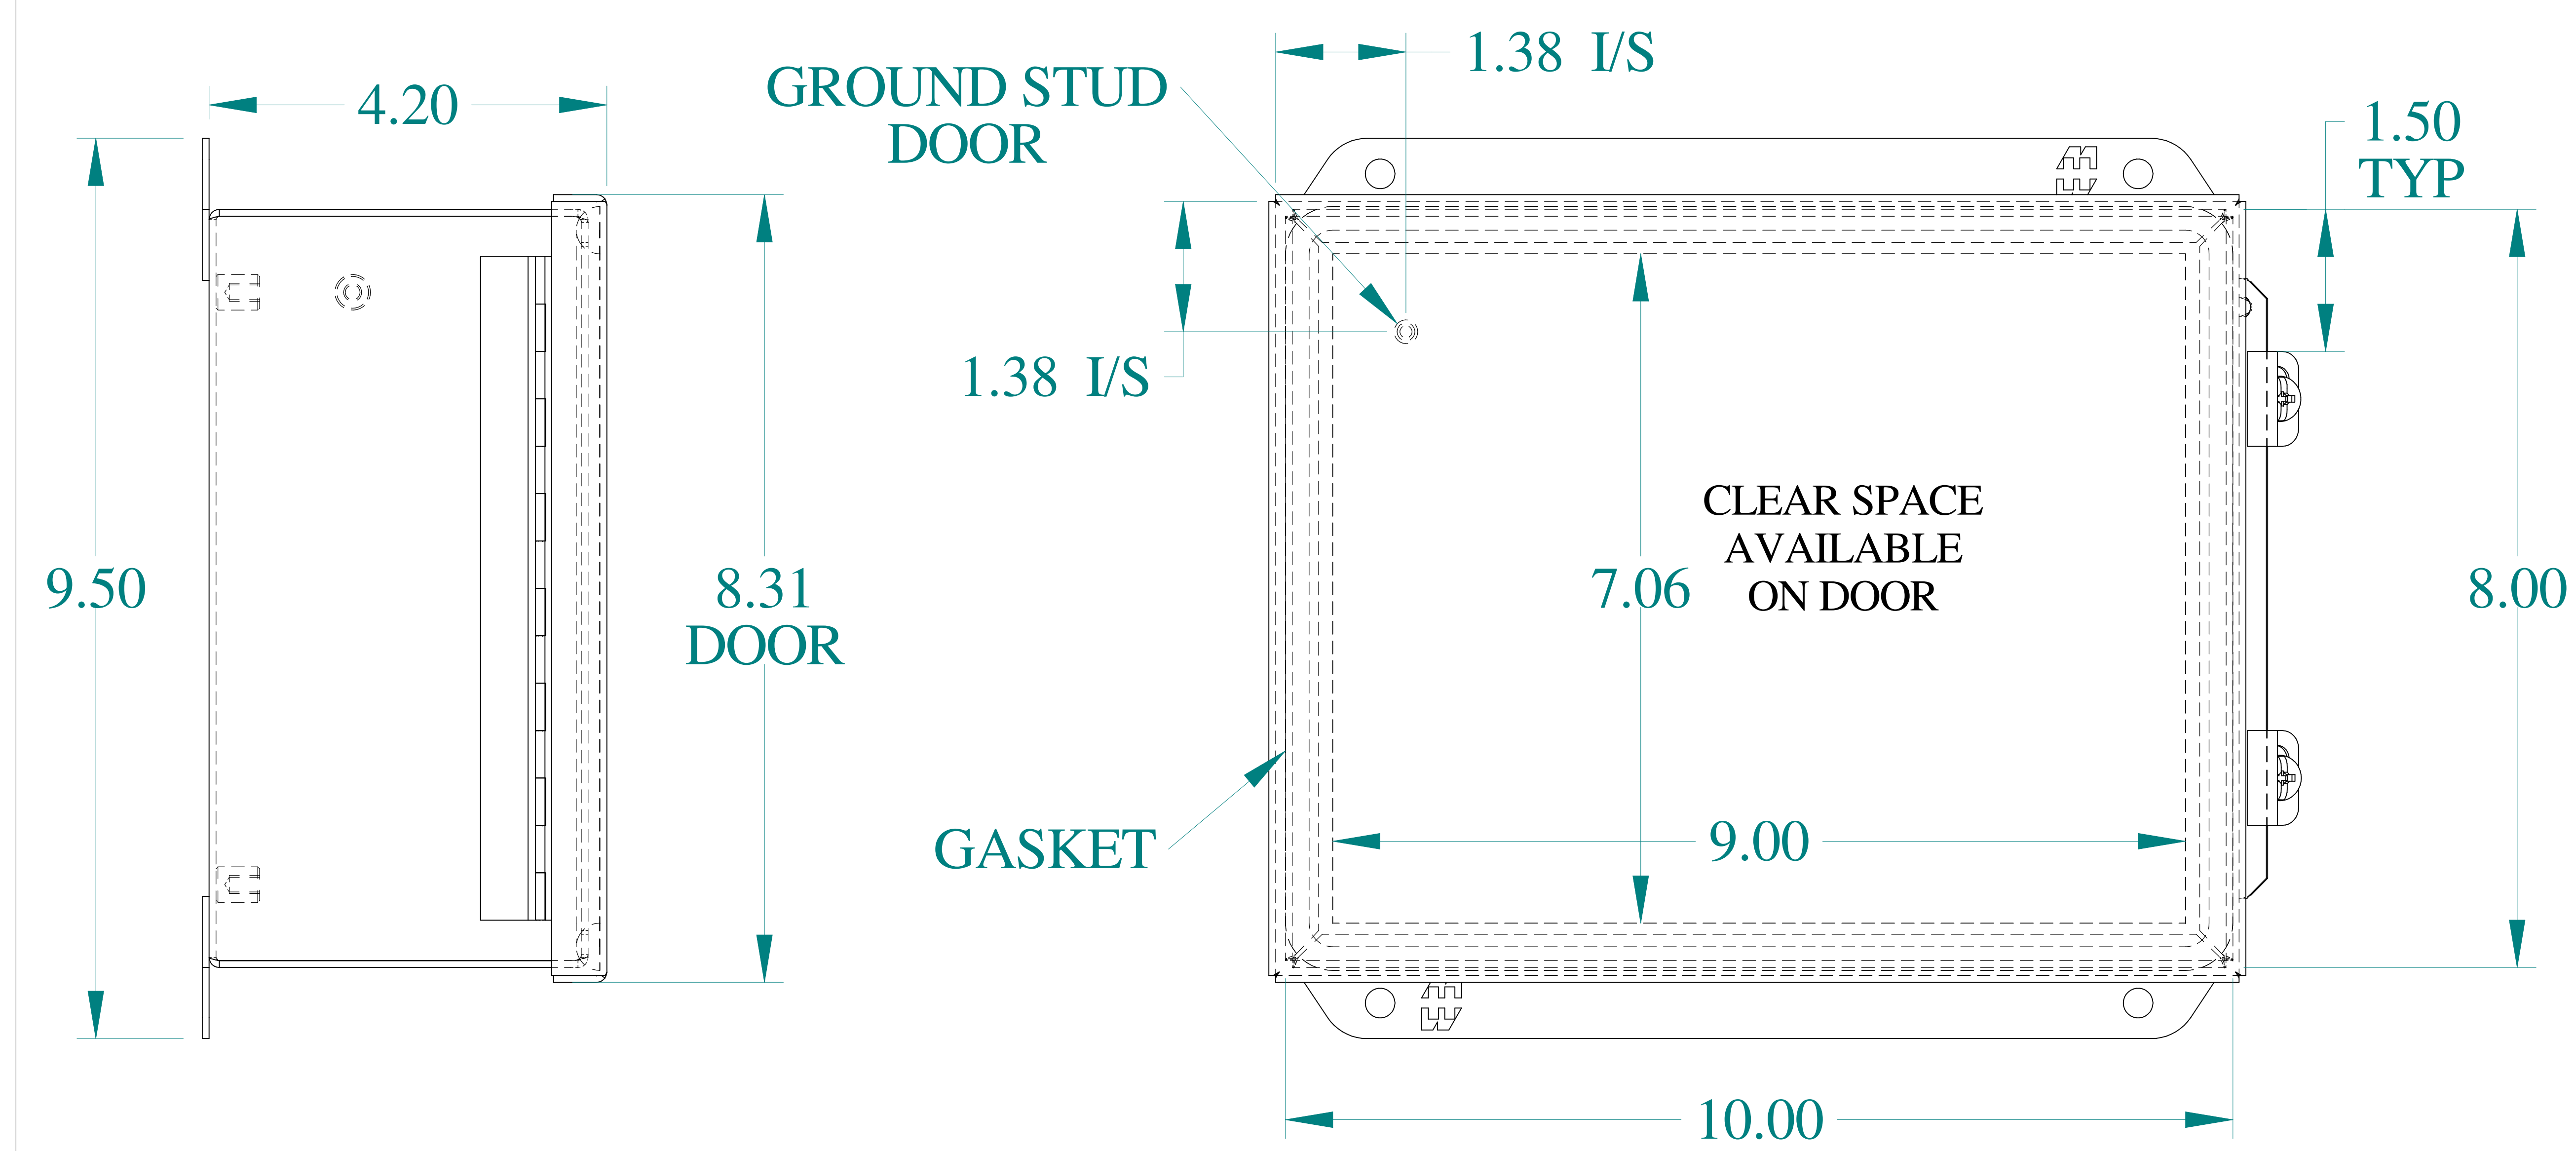

TOP VIEW

ISOMETRIC VIEWS

SIDE VIEW

FRONT VIEW

SIDE VIEW

BACK VIEW

BOTTOM VIEW

Data subject to change without notice.

Part #: HJ8104HLP Date: Mar. 25, 2019

Link: www.hammmfg.com/HJ8104HLP