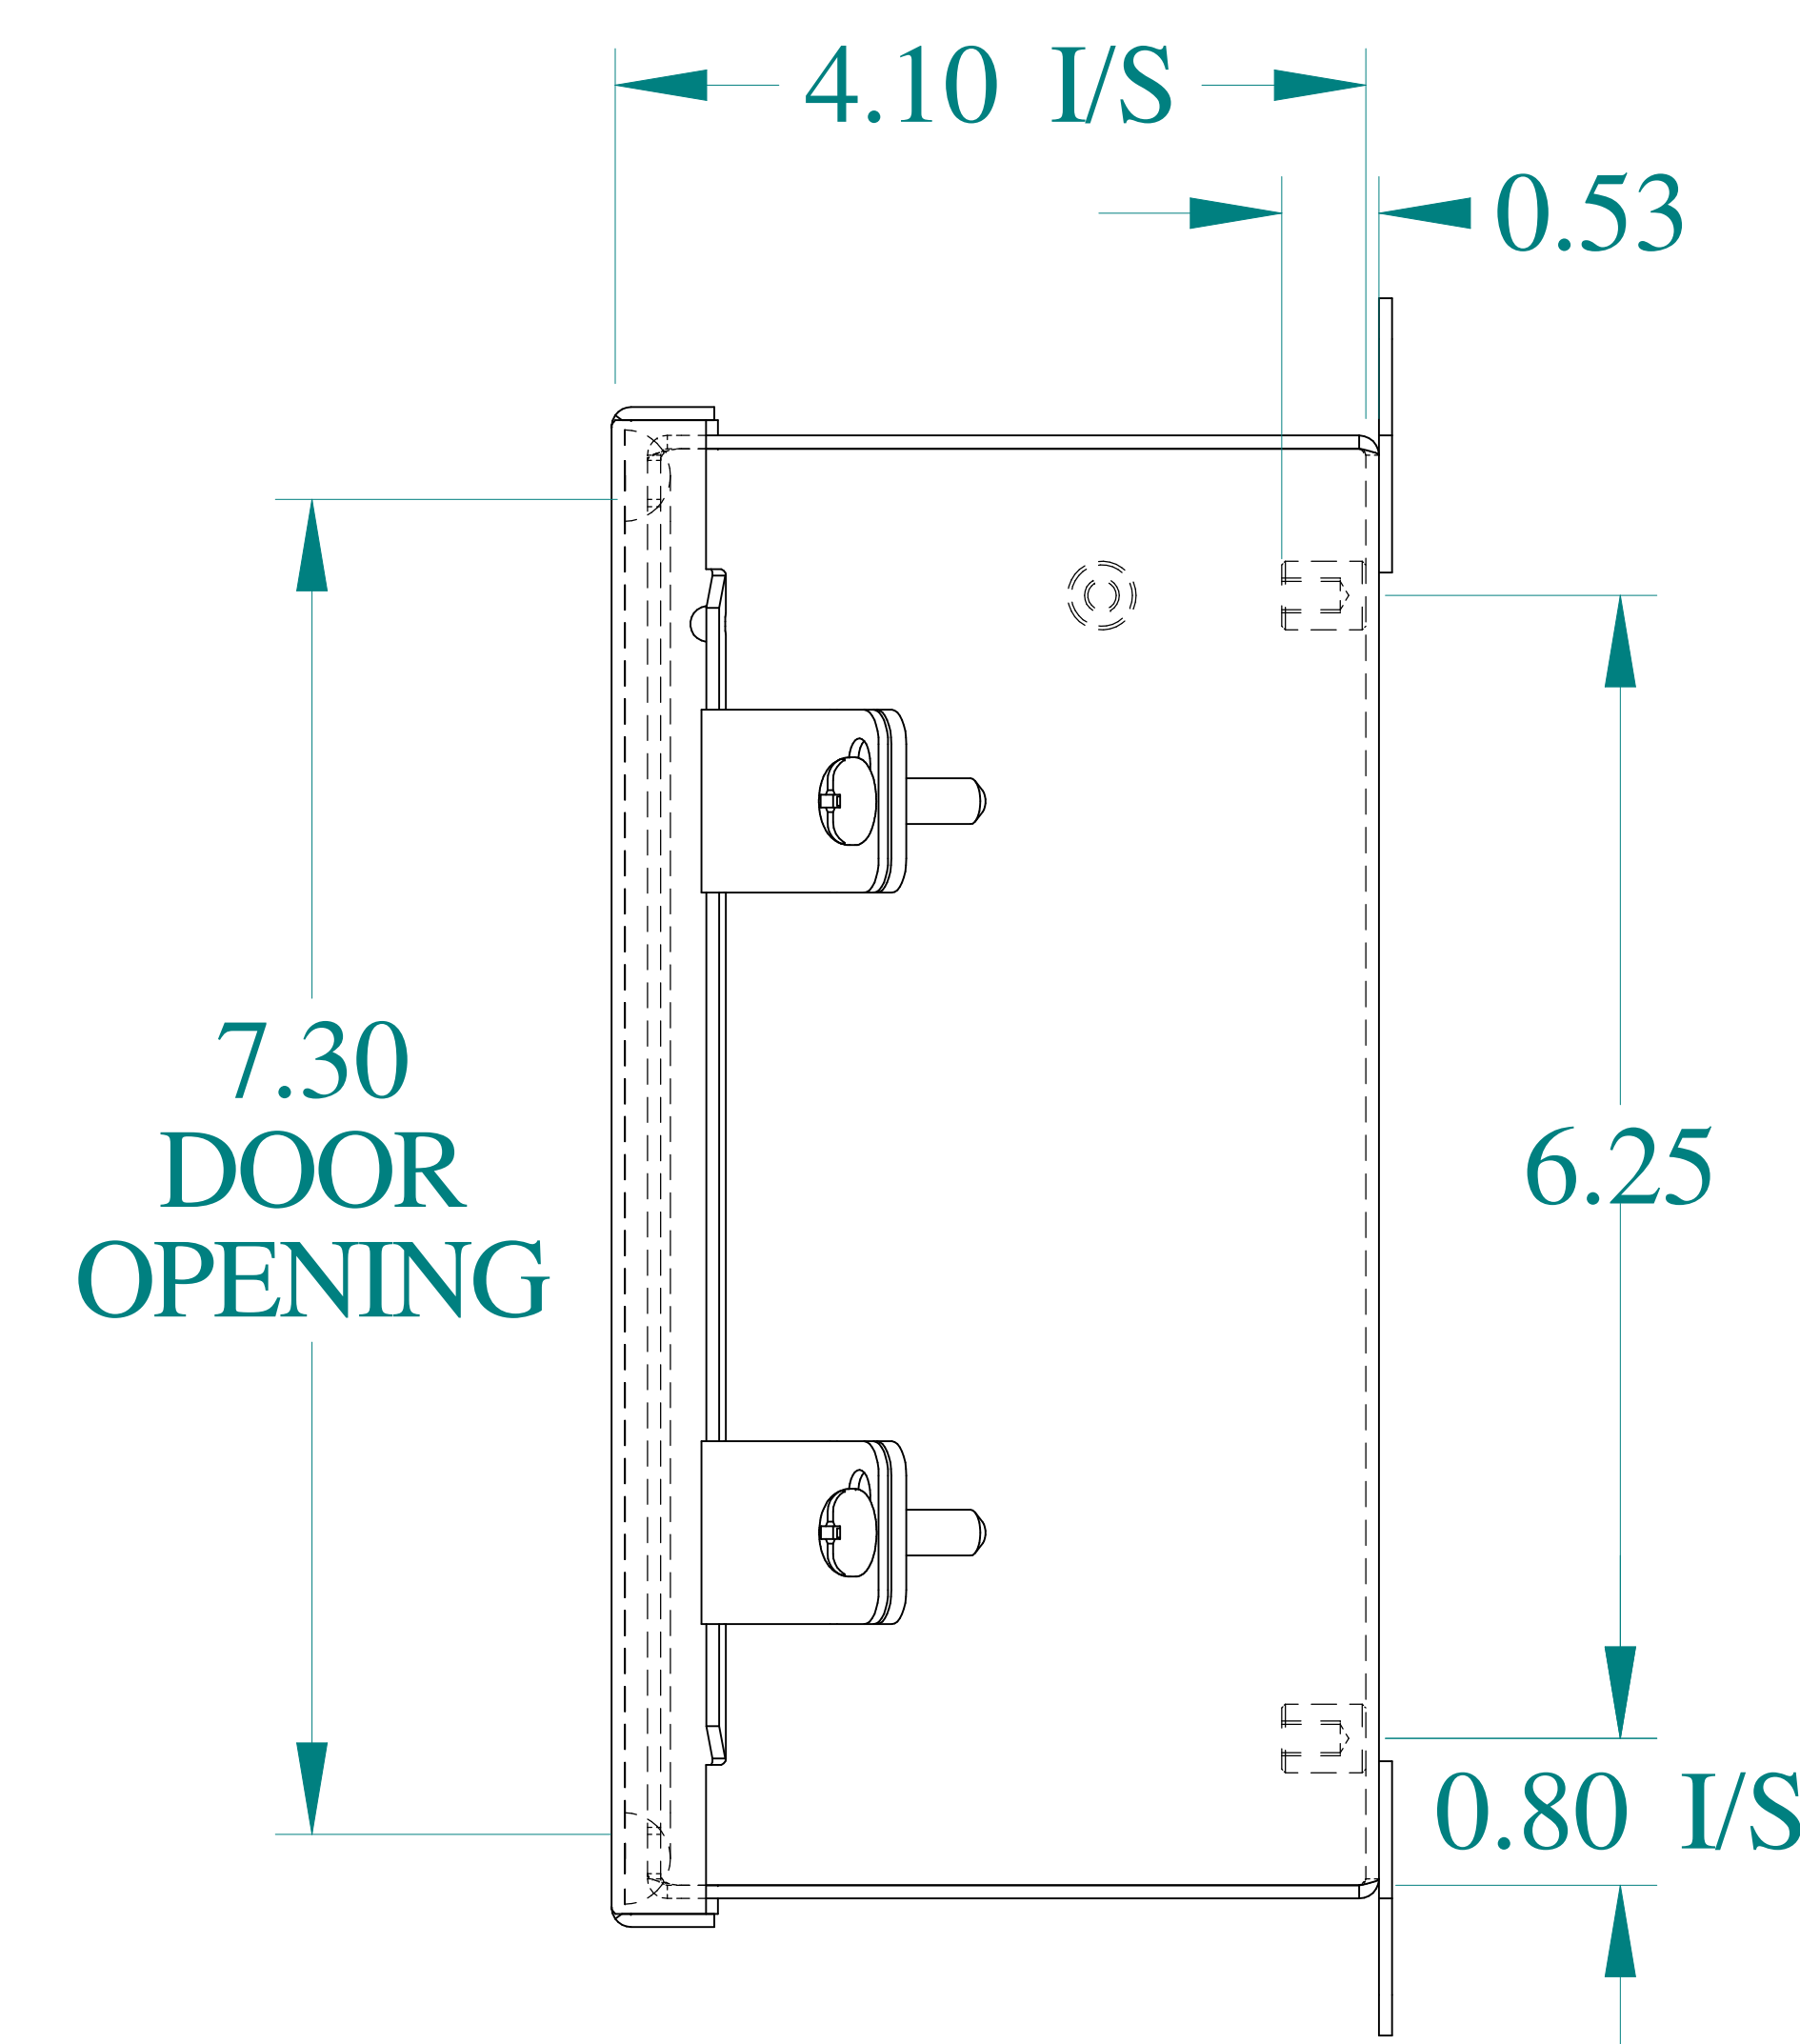

TOP VIEW

ISOMETRIC VIEWS

SIDE VIEW

FRONT VIEW

SIDE VIEW

BACK VIEW

BOTTOM VIEW

Data subject to change without notice.

Part #: HJ8104HLP Date: Mar. 25, 2019

Link: www.hammmfg.com/HJ8104HLP