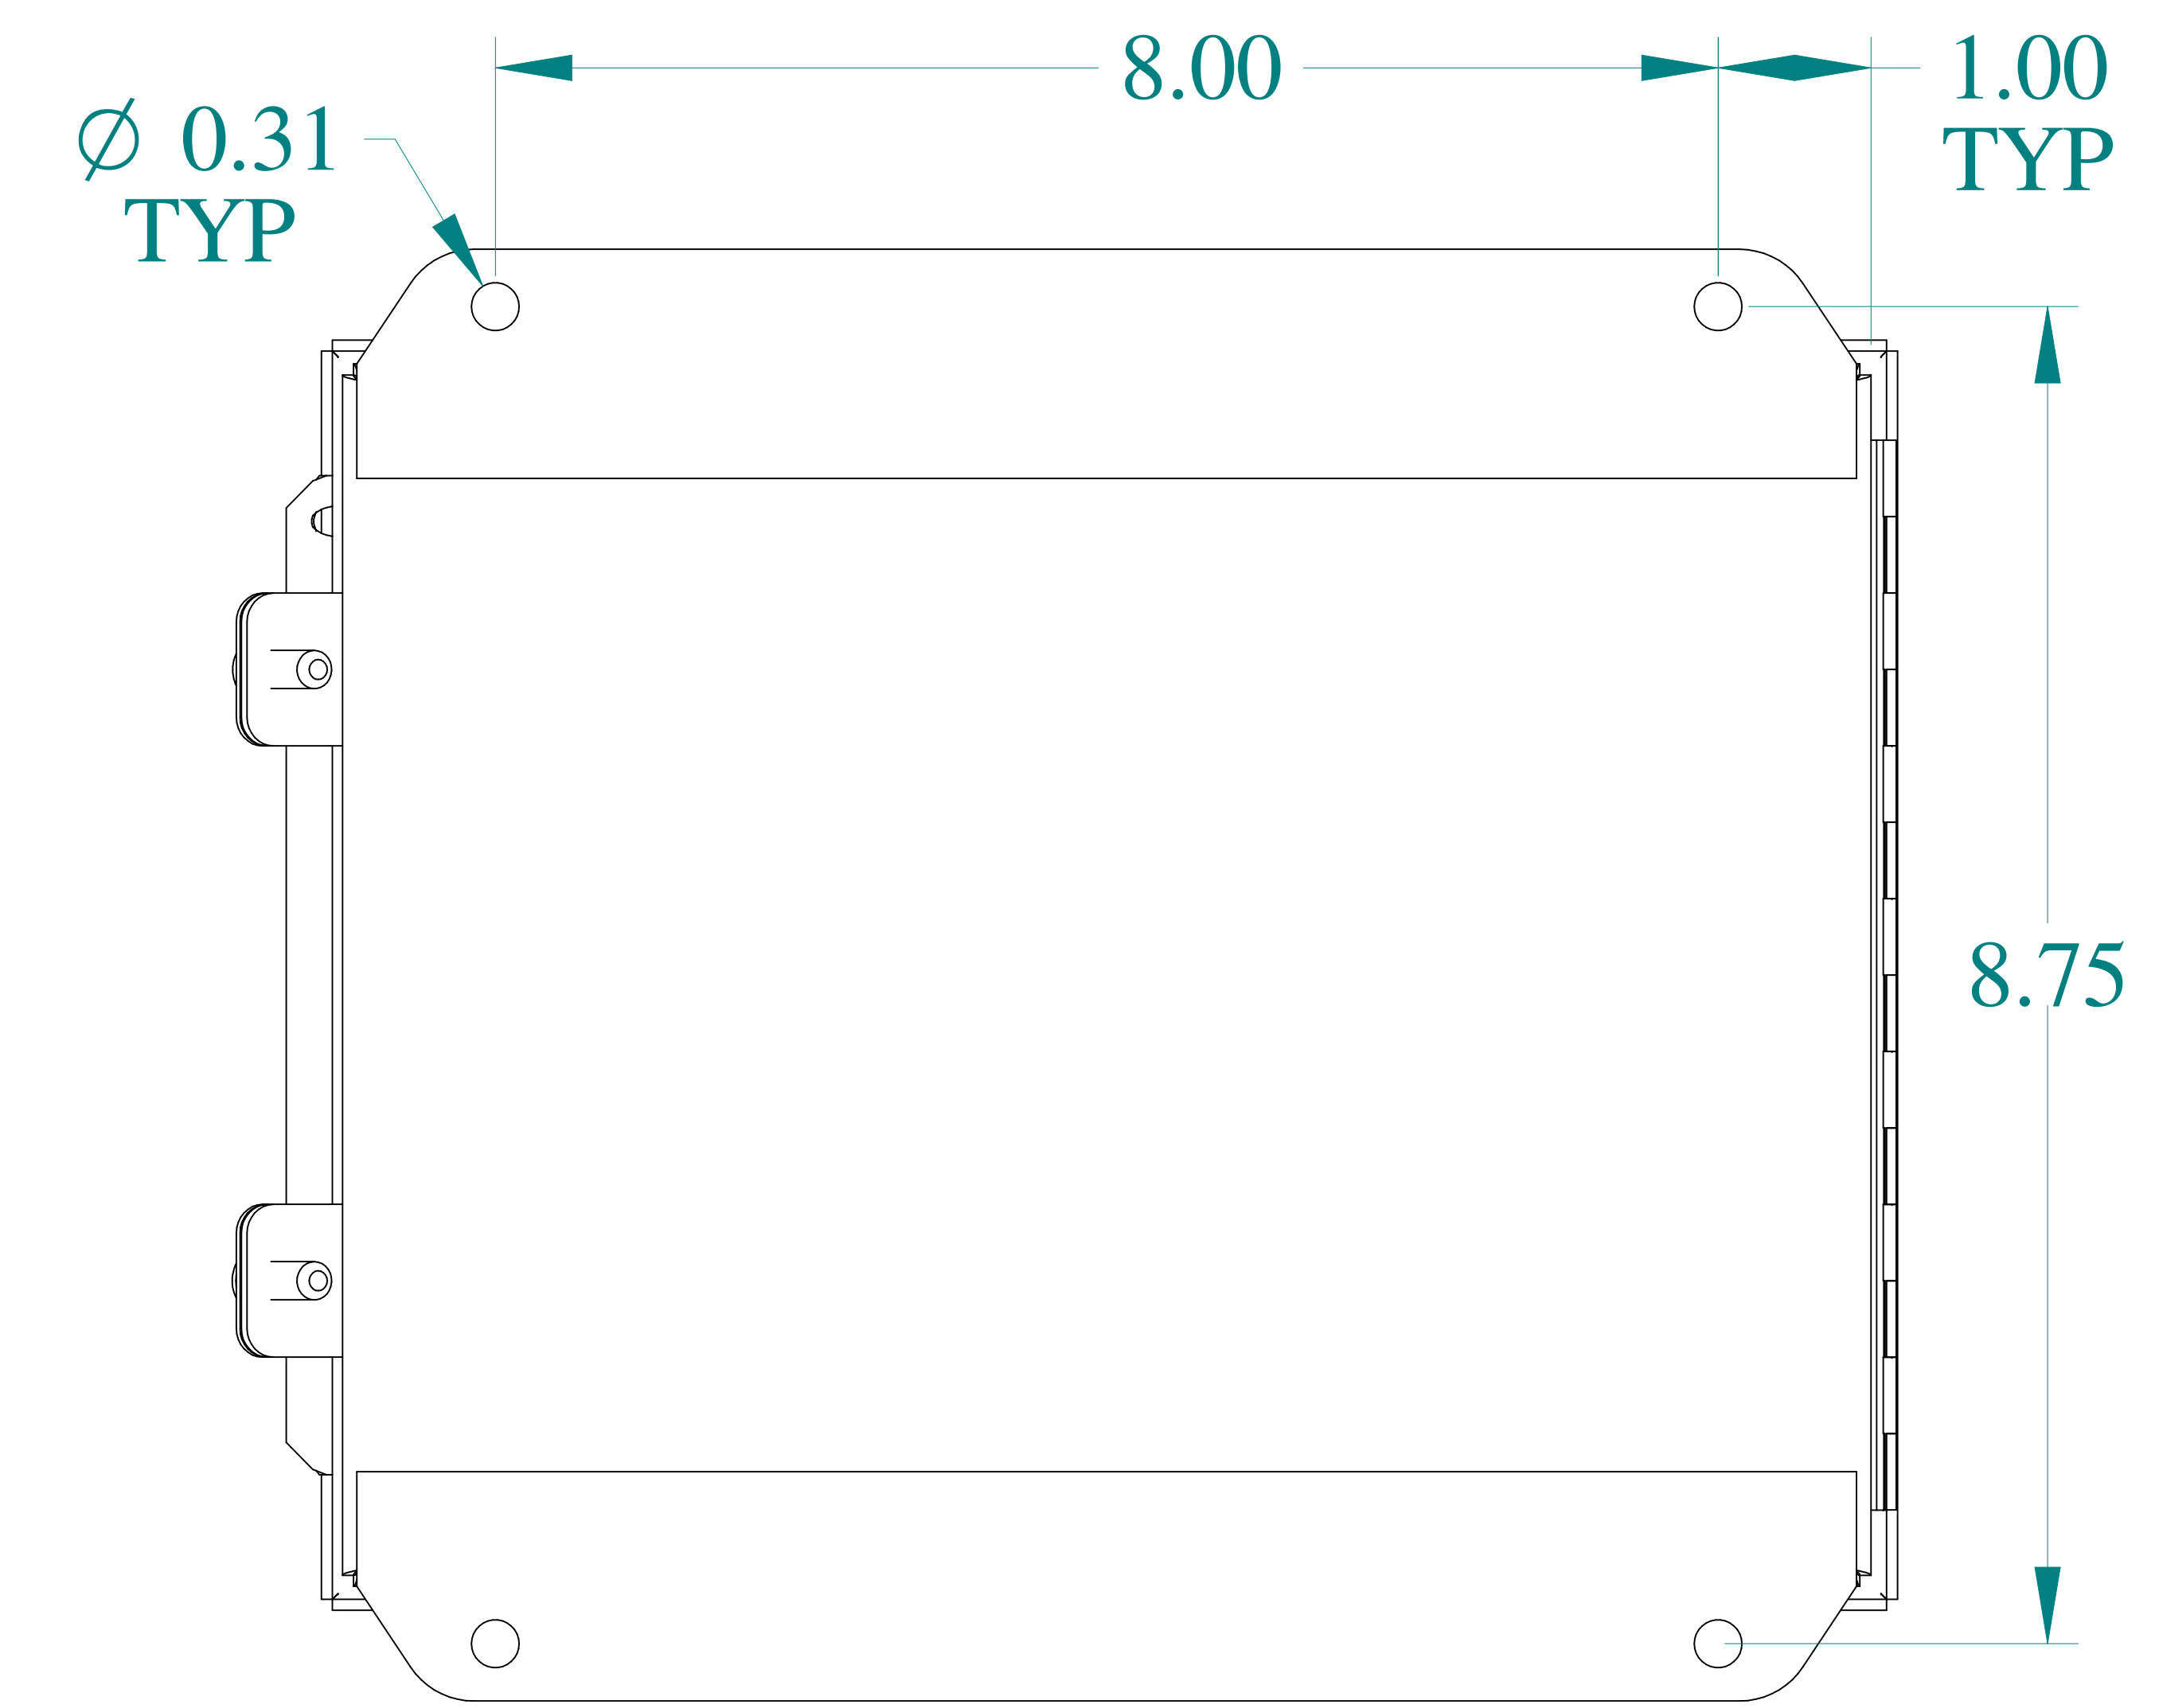

TOP VIEW

ISOMETRIC VIEWS

SIDE VIEW

FRONT VIEW

SIDE VIEW

BACK VIEW

BOTTOM VIEW

Data subject to change without notice.

Part #: HJ8104HLP Date: Mar. 25, 2019

Link: www.hammmfg.com/HJ8104HLP